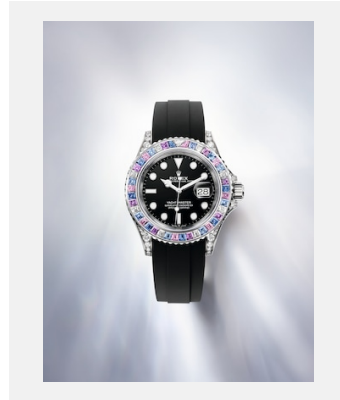

# OYSTER PERPETUAL YACHT-MASTER 40

## GALLERY

Ref: m126679sabr-0002\_2201jva\_001-v2

Oyster Perpetual Yacht-Master, 40 mm, white gold

Credits: ©Rolex/JVA Studios

Ref: m126679sabr-0002\_2201jva\_002-v2

Oyster Perpetual Yacht-Master, 40 mm, white gold

Credits: ©Rolex/JVA Studios

Ref: m126679sabr-0002\_2201ac\_002-v2

Oyster Perpetual Yacht-Master, 40 mm, white gold

Credits: ©Rolex/Alain Costa

Ref: m126679sabr-0002\_2201ac\_001-v2

Oyster Perpetual Yacht-Master, 40 mm, white gold

Credits: ©Rolex/Alain Costa

Ref: m126679sabr-0002\_2201ac\_003-v2

Oyster Perpetual Yacht-Master, 40 mm, white gold

Credits: ©Rolex/Alain Costa

Ref: m126679sabr-0002\_2201ac\_004-v2

Oyster Perpetual Yacht-Master, 40 mm, white gold