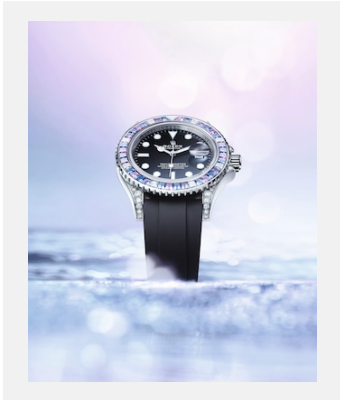

# OYSTER PERPETUAL YACHT-MASTER 40

## GALLERY

Ref: m126679sabr-0002\_2201jva\_001-v2

Oyster Perpetual Yacht-Master, 40 mm, white gold

Credits: ©Rolex/JVA Studios

Ref: m126679sabr-0002\_2201jva\_002-v2

Oyster Perpetual Yacht-Master, 40 mm, white gold

Credits: ©Rolex/JVA Studios

Ref: m126679sabr-0002\_2201ac\_002-v2

Oyster Perpetual Yacht-Master, 40 mm, white gold

Credits: ©Rolex/Alain Costa

Ref: m126679sabr-0002\_2201ac\_001-v2

Oyster Perpetual Yacht-Master, 40 mm, white gold