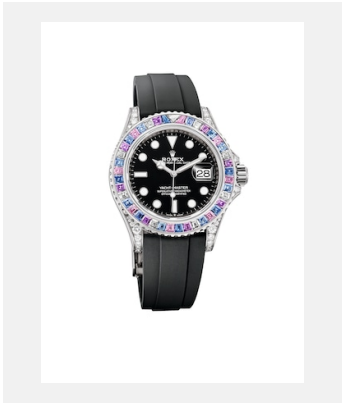

Contact sheet

OYSTER PERPETUAL YACHT-MASTER 40

MODEL

Ref: m126679sabr-0002_pk13_001

Yacht-Master 40

Credits: © Rolex