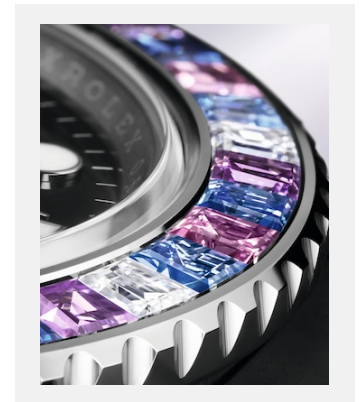

## GALLERY

Ref: m126679sabr-0002\_2201jva\_001-v2

Oyster Perpetual Yacht-Master, 40 mm, white gold

Credits: ©Rolex/JVA Studios

Ref: m126679sabr-0002\_2201jva\_002-v2

Oyster Perpetual Yacht-Master, 40 mm, white gold

Credits: ©Rolex/JVA Studios

Ref: m126679sabr-0002\_2201ac\_002-v2

Oyster Perpetual Yacht-Master, 40 mm, white gold

Credits: ©Rolex/Alain Costa

Ref: m126679sabr-0002\_2201ac\_001-v2

Oyster Perpetual Yacht-Master, 40 mm, white gold

Credits: ©Rolex/Alain Costa

Ref: m126679sabr-0002\_2201ac\_003-v2

Oyster Perpetual Yacht-Master, 40 mm, white gold

Credits: ©Rolex/Alain Costa

Ref: m126679sabr-0002\_2201ac\_004-v2

Oyster Perpetual Yacht-Master, 40 mm, white gold

Credits: ©Rolex/Alain Costa

Ref: m126679sabr-0002\_2201ac\_005-v2

Oyster Perpetual Yacht-Master, 40 mm, white gold

Credits: ©Rolex/Alain Costa

Ref: m126679sabr-0002\_2201ac\_006-v2

Oyster Perpetual Yacht-Master, 40 mm, white gold