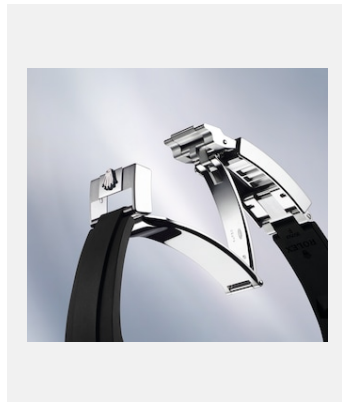

## GALLERY

Ref: m126679sabr-0002\_2201jva\_001-v2

Oyster Perpetual Yacht-Master, 40 mm, white gold

Credits: ©Rolex/JVA Studios

Ref: m126679sabr-0002\_2201jva\_002-v2

Oyster Perpetual Yacht-Master, 40 mm, white gold

Credits: ©Rolex/JVA Studios

Ref: m126679sabr-0002\_2201ac\_002-v2

Oyster Perpetual Yacht-Master, 40 mm, white gold

Credits: ©Rolex/Alain Costa

Ref: m126679sabr-0002\_2201ac\_001-v2

Oyster Perpetual Yacht-Master, 40 mm, white gold

Credits: ©Rolex/Alain Costa

Ref: m126679sabr-0002\_2201ac\_003-v2

Oyster Perpetual Yacht-Master, 40 mm, white gold

Credits: ©Rolex/Alain Costa

Ref: m126679sabr-0002\_2201ac\_004-v2

Oyster Perpetual Yacht-Master, 40 mm, white gold

Credits: ©Rolex/Alain Costa

Ref: m126679sabr-0002\_2201ac\_005-v2

Oyster Perpetual Yacht-Master, 40 mm, white gold

Credits: ©Rolex/Alain Costa

Ref: m126679sabr-0002\_2201ac\_006-v2

Oyster Perpetual Yacht-Master, 40 mm, white gold