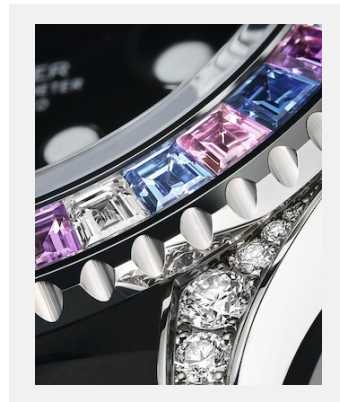

Contact sheet

OYSTER PERPETUAL YACHT-MASTER 40

GALLERY

Ref: m126679sabr-0002_2201jva_001-v2

Oyster Perpetual Yacht-Master, 40 mm, white gold

Credits: ©Rolex/JVA Studios

Ref: m126679sabr-0002_2201jva_002-v2

Oyster Perpetual Yacht-Master, 40 mm, white gold

Credits: ©Rolex/JVA Studios

Ref: m126679sabr-0002_2201ac_002-v2

Oyster Perpetual Yacht-Master, 40 mm, white gold

Credits: ©Rolex/Alain Costa

Ref: m126679sabr-0002_2201ac_001-v2

Oyster Perpetual Yacht-Master, 40 mm, white gold

Credits: ©Rolex/Alain Costa

Ref: m126679sabr-0002_2201ac_003-v2

Oyster Perpetual Yacht-Master, 40 mm, white gold

Credits: ©Rolex/Alain Costa

Ref: m126679sabr-0002_2201ac_004-v2

Oyster Perpetual Yacht-Master, 40 mm, white gold

Credits: ©Rolex/Alain Costa

Ref: m126679sabr-0002_2201ac_005-v2

Oyster Perpetual Yacht-Master, 40 mm, white gold

Credits: ©Rolex/Alain Costa

Ref: m126679sabr-0002_2201ac_006-v2

Oyster Perpetual Yacht-Master, 40 mm, white gold