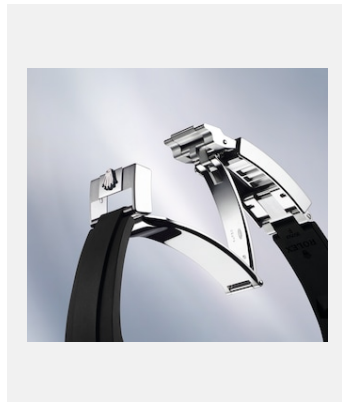

Contact sheet

OYSTER PERPETUAL YACHT-MASTER 40

GALLERY

Ref: m126679sabr-0002_2201jva_001-v2

Oyster Perpetual Yacht-Master, 40 mm, white gold

Credits: ©Rolex/JVA Studios

Ref: m126679sabr-0002_2201jva_002-v2

Oyster Perpetual Yacht-Master, 40 mm, white gold

Credits: ©Rolex/JVA Studios

Ref: m126679sabr-0002_2201ac_002-v2

Oyster Perpetual Yacht-Master, 40 mm, white gold

Credits: ©Rolex/Alain Costa

Ref: m126679sabr-0002_2201ac_001-v2

Oyster Perpetual Yacht-Master, 40 mm, white gold

Credits: ©Rolex/Alain Costa

Ref: m126679sabr-0002_2201ac_003-v2

Oyster Perpetual Yacht-Master, 40 mm, white gold

Credits: ©Rolex/Alain Costa

Ref: m126679sabr-0002_2201ac_004-v2

Oyster Perpetual Yacht-Master, 40 mm, white gold

Credits: ©Rolex/Alain Costa

Ref: m126679sabr-0002_2201ac_005-v2

Oyster Perpetual Yacht-Master, 40 mm, white gold

Credits: ©Rolex/Alain Costa

Ref: m126679sabr-0002_2201ac_006-v2

Oyster Perpetual Yacht-Master, 40 mm, white gold