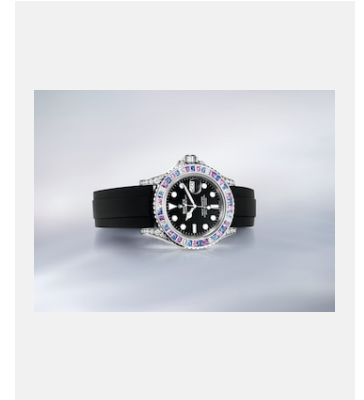

Contact sheet

OYSTER PERPETUAL YACHT-MASTER 40

GALLERY

Ref: m126679sabr-0002_2201jva_001-v2

Oyster Perpetual Yacht-Master, 40 mm, white gold

Credits: ©Rolex/JVA Studios

Ref: m126679sabr-0002_2201jva_002-v2

Oyster Perpetual Yacht-Master, 40 mm, white gold

Credits: ©Rolex/JVA Studios

Ref: m126679sabr-0002_2201ac_002-v2

Oyster Perpetual Yacht-Master, 40 mm, white gold

Credits: ©Rolex/Alain Costa

Ref: m126679sabr-0002_2201ac_001-v2

Oyster Perpetual Yacht-Master, 40 mm, white gold

Credits: ©Rolex/Alain Costa

Ref: m126679sabr-0002_2201ac_003-v2

Oyster Perpetual Yacht-Master, 40 mm, white gold

Credits: ©Rolex/Alain Costa

Ref: m126679sabr-0002_2201ac_004-v2

Oyster Perpetual Yacht-Master, 40 mm, white gold

Credits: ©Rolex/Alain Costa

Ref: m126679sabr-0002_2201ac_005-v2

Oyster Perpetual Yacht-Master, 40 mm, white gold

Credits: ©Rolex/Alain Costa

Ref: m126679sabr-0002_2201ac_006-v2

Oyster Perpetual Yacht-Master, 40 mm, white gold