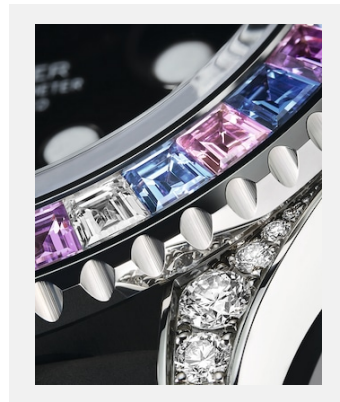

## GALLERY

Ref: m126679sabr-0002\_2201jva\_001-v2

Oyster Perpetual Yacht-Master, 40 mm, white gold

Credits: ©Rolex/JVA Studios

Ref: m126679sabr-0002\_2201jva\_002-v2

Oyster Perpetual Yacht-Master, 40 mm, white gold

Credits: ©Rolex/JVA Studios

Ref: m126679sabr-0002\_2201ac\_002-v2

Oyster Perpetual Yacht-Master, 40 mm, white gold

Credits: ©Rolex/Alain Costa

Ref: m126679sabr-0002\_2201ac\_001-v2

Oyster Perpetual Yacht-Master, 40 mm, white gold

Credits: ©Rolex/Alain Costa

Ref: m126679sabr-0002\_2201ac\_003-v2

Oyster Perpetual Yacht-Master, 40 mm, white gold

Credits: ©Rolex/Alain Costa

Ref: m126679sabr-0002\_2201ac\_004-v2

Oyster Perpetual Yacht-Master, 40 mm, white gold

Credits: ©Rolex/Alain Costa

Ref: m126679sabr-0002\_2201ac\_005-v2

Oyster Perpetual Yacht-Master, 40 mm, white gold

Credits: ©Rolex/Alain Costa

Ref: m126679sabr-0002\_2201ac\_006-v2

Oyster Perpetual Yacht-Master, 40 mm, white gold