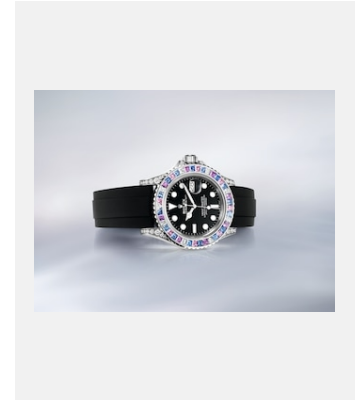

# OYSTER PERPETUAL YACHT-MASTER 40

## GALLERY

Ref: m126679sabr-0002\_2201jva\_001-v2

Oyster Perpetual Yacht-Master, 40 mm, white gold

Credits: ©Rolex/JVA Studios

Ref: m126679sabr-0002\_2201jva\_002-v2

Oyster Perpetual Yacht-Master, 40 mm, white gold

Credits: ©Rolex/JVA Studios

Ref: m126679sabr-0002\_2201ac\_002-v2

Oyster Perpetual Yacht-Master, 40 mm, white gold

Credits: ©Rolex/Alain Costa

Ref: m126679sabr-0002\_2201ac\_001-v2

Oyster Perpetual Yacht-Master, 40 mm, white gold

Credits: ©Rolex/Alain Costa

Ref: m126679sabr-0002\_2201ac\_003-v2

Oyster Perpetual Yacht-Master, 40 mm, white gold

Credits: ©Rolex/Alain Costa

Ref: m126679sabr-0002\_2201ac\_004-v2

Oyster Perpetual Yacht-Master, 40 mm, white gold