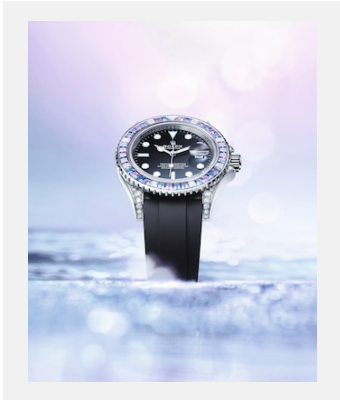

Contact sheet

OYSTER PERPETUAL YACHT-MASTER 40

GALLERY

Ref: m126679sabr-0002_2201jva_001-v2

Oyster Perpetual Yacht-Master, 40 mm, white gold

Credits: ©Rolex/JVA Studios

Ref: m126679sabr-0002_2201jva_002-v2

Oyster Perpetual Yacht-Master, 40 mm, white gold

Credits: ©Rolex/JVA Studios

Ref: m126679sabr-0002_2201ac_002-v2

Oyster Perpetual Yacht-Master, 40 mm, white gold

Credits: ©Rolex/Alain Costa

Ref: m126679sabr-0002_2201ac_001-v2

Oyster Perpetual Yacht-Master, 40 mm, white gold

Credits: ©Rolex/Alain Costa

Ref: m126679sabr-0002_2201ac_003-v2

Oyster Perpetual Yacht-Master, 40 mm, white gold

Credits: ©Rolex/Alain Costa

Ref: m126679sabr-0002_2201ac_004-v2

Oyster Perpetual Yacht-Master, 40 mm, white gold

Credits: ©Rolex/Alain Costa

Ref: m126679sabr-0002_2201ac_005-v2

Oyster Perpetual Yacht-Master, 40 mm, white gold

Credits: ©Rolex/Alain Costa

Ref: m126679sabr-0002_2201ac_006-v2

Oyster Perpetual Yacht-Master, 40 mm, white gold