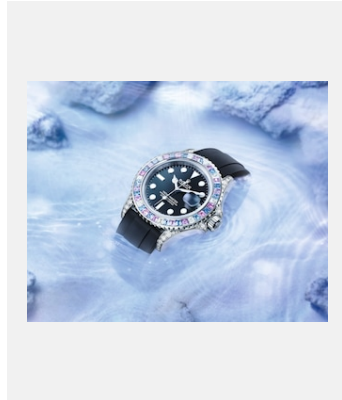

# OYSTER PERPETUAL YACHT-MASTER 40

## GALLERY

Ref: m126679sabr-0002\_2201jva\_001-v2

Oyster Perpetual Yacht-Master, 40 mm, white gold

Credits: ©Rolex/JVA Studios

Ref: m126679sabr-0002\_2201jva\_002-v2

Oyster Perpetual Yacht-Master, 40 mm, white gold

Credits: ©Rolex/JVA Studios

Ref: m126679sabr-0002\_2201ac\_002-v2

Oyster Perpetual Yacht-Master, 40 mm, white gold

Credits: ©Rolex/Alain Costa

Ref: m126679sabr-0002\_2201ac\_001-v2

Oyster Perpetual Yacht-Master, 40 mm, white gold