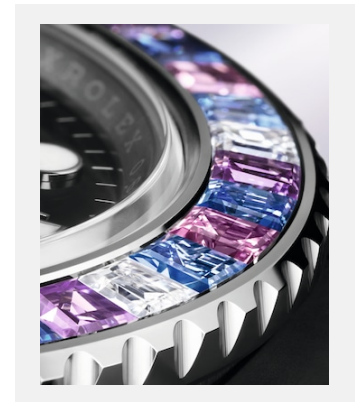

Contact sheet

OYSTER PERPETUAL YACHT-MASTER 40

GALLERY

Ref: m126679sabr-0002_2201jva_001-v2

Oyster Perpetual Yacht-Master, 40 mm, white gold

Credits: ©Rolex/JVA Studios

Ref: m126679sabr-0002_2201jva_002-v2

Oyster Perpetual Yacht-Master, 40 mm, white gold

Credits: ©Rolex/JVA Studios

Ref: m126679sabr-0002_2201ac_002-v2

Oyster Perpetual Yacht-Master, 40 mm, white gold

Credits: ©Rolex/Alain Costa

Ref: m126679sabr-0002_2201ac_001-v2

Oyster Perpetual Yacht-Master, 40 mm, white gold

Credits: ©Rolex/Alain Costa

Ref: m126679sabr-0002_2201ac_003-v2

Oyster Perpetual Yacht-Master, 40 mm, white gold

Credits: ©Rolex/Alain Costa

Ref: m126679sabr-0002_2201ac_004-v2

Oyster Perpetual Yacht-Master, 40 mm, white gold

Credits: ©Rolex/Alain Costa

Ref: m126679sabr-0002_2201ac_005-v2

Oyster Perpetual Yacht-Master, 40 mm, white gold

Credits: ©Rolex/Alain Costa

Ref: m126679sabr-0002_2201ac_006-v2

Oyster Perpetual Yacht-Master, 40 mm, white gold