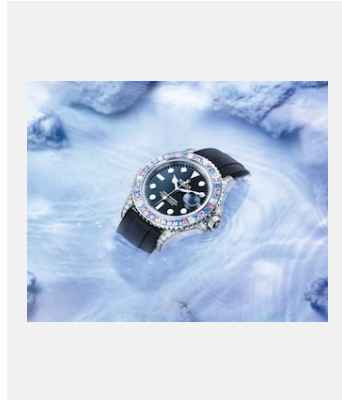

Contact sheet

OYSTER PERPETUAL YACHT-MASTER 40

GALLERY

Ref: m126679sabr-0002_2201jva_001-v2

Oyster Perpetual Yacht-Master, 40 mm, white gold

Credits: ©Rolex/JVA Studios

Ref: m126679sabr-0002_2201jva_002-v2

Oyster Perpetual Yacht-Master, 40 mm, white gold

Credits: ©Rolex/JVA Studios

Ref: m126679sabr-0002_2201ac_002-v2

Oyster Perpetual Yacht-Master, 40 mm, white gold

Credits: ©Rolex/Alain Costa

Ref: m126679sabr-0002_2201ac_001-v2

Oyster Perpetual Yacht-Master, 40 mm, white gold

Credits: ©Rolex/Alain Costa

Ref: m126679sabr-0002_2201ac_003-v2

Oyster Perpetual Yacht-Master, 40 mm, white gold

Credits: ©Rolex/Alain Costa

Ref: m126679sabr-0002_2201ac_004-v2

Oyster Perpetual Yacht-Master, 40 mm, white gold

Credits: ©Rolex/Alain Costa

Ref: m126679sabr-0002_2201ac_005-v2

Oyster Perpetual Yacht-Master, 40 mm, white gold

Credits: ©Rolex/Alain Costa

Ref: m126679sabr-0002_2201ac_006-v2

Oyster Perpetual Yacht-Master, 40 mm, white gold