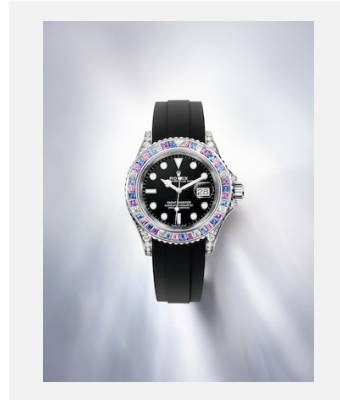

Contact sheet

OYSTER PERPETUAL YACHT-MASTER 40

GALLERY

Ref: m126679sabr-0002_2201jva_001-v2

Oyster Perpetual Yacht-Master, 40 mm, white gold

Credits: ©Rolex/JVA Studios

Ref: m126679sabr-0002_2201jva_002-v2

Oyster Perpetual Yacht-Master, 40 mm, white gold

Credits: ©Rolex/JVA Studios

Ref: m126679sabr-0002_2201ac_002-v2

Oyster Perpetual Yacht-Master, 40 mm, white gold

Credits: ©Rolex/Alain Costa

Ref: m126679sabr-0002_2201ac_001-v2

Oyster Perpetual Yacht-Master, 40 mm, white gold

Credits: ©Rolex/Alain Costa

Ref: m126679sabr-0002_2201ac_003-v2

Oyster Perpetual Yacht-Master, 40 mm, white gold

Credits: ©Rolex/Alain Costa

Ref: m126679sabr-0002_2201ac_004-v2

Oyster Perpetual Yacht-Master, 40 mm, white gold

Credits: ©Rolex/Alain Costa

Ref: m126679sabr-0002_2201ac_005-v2

Oyster Perpetual Yacht-Master, 40 mm, white gold

Credits: ©Rolex/Alain Costa

Ref: m126679sabr-0002_2201ac_006-v2

Oyster Perpetual Yacht-Master, 40 mm, white gold