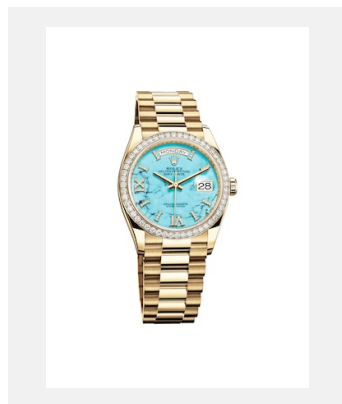

Kontaktabzug
DAY-DATE

MODELLE

Ref.: m128238-0076_PK13_001

Day-Date 36

Foto: © Rolex

Ref.: m128238-0008_PK13_001

Day-Date 36

Foto: © Rolex

Ref.: m128348rbr-0037_PK13_001

Day-Date 36

Foto: © Rolex

Ref.: m128239-0038_PK13_001

Day-Date 36

Foto: © Rolex

Ref.: m128349rbr-0008_PK13_001

Day-Date 36

Foto: © Rolex

Ref.: m128349rbr-0012_PK13_001

Day-Date 36

Foto: © Rolex

Ref.: m128235-0009_PK13_001

Day-Date 36

Foto: © Rolex

Ref.: m128345rbr-0044_PK13_001

Day-Date 36

Foto: © Rolex

Kontaktabzug
DAY-DATE

Ref.: m128345rbr-0028_PK13_001

Day-Date 36

Foto: © Rolex

Ref.: m228238-0006_PK13_001

Day-Date 40