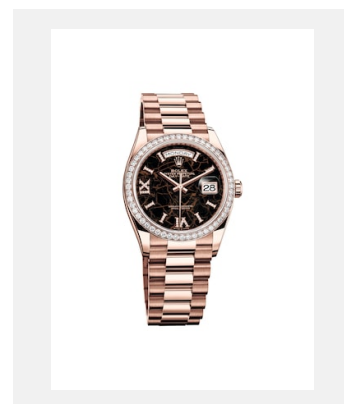

Kontaktabzug
DAY-DATE

MODELLE

Ref.: m128238-0076_PK13_001

Day-Date 36

Foto: © Rolex

Ref.: m128238-0008_PK13_001

Day-Date 36

Foto: © Rolex

Ref.: m128348rbr-0037_PK13_001

Day-Date 36

Foto: © Rolex

Ref.: m128239-0038_PK13_001

Day-Date 36

Foto: © Rolex

Ref.: m128349rbr-0008_PK13_001

Day-Date 36

Foto: © Rolex

Ref.: m128349rbr-0012_PK13_001

Day-Date 36

Foto: © Rolex

Ref.: m128235-0009_PK13_001

Day-Date 36

Foto: © Rolex

Ref.: m128345rbr-0044_PK13_001

Day-Date 36

Foto: © Rolex

Kontaktabzug
DAY-DATE

Ref.: m128345rbr-0028_PK13_001

Day-Date 36

Foto: © Rolex

Ref.: m228238-0006_PK13_001

Day-Date 40