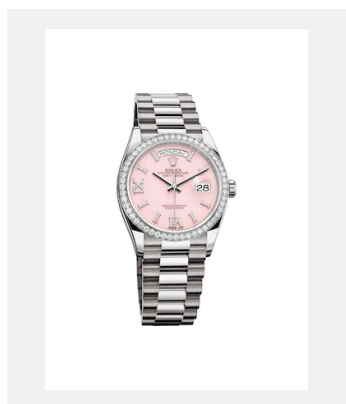

Kontaktabzug
DAY-DATE

MODELLE

Ref.: m128238-0076_PK13_001

Day-Date 36

Foto: © Rolex

Ref.: m128238-0008_PK13_001

Day-Date 36

Foto: © Rolex

Ref.: m128348rbr-0037_PK13_001

Day-Date 36

Foto: © Rolex

Ref.: m128239-0038_PK13_001

Day-Date 36

Foto: © Rolex

Ref.: m128349rbr-0008_PK13_001

Day-Date 36

Foto: © Rolex

Ref.: m128349rbr-0012_PK13_001

Day-Date 36

Foto: © Rolex

Ref.: m128235-0009_PK13_001

Day-Date 36

Foto: © Rolex

Ref.: m128345rbr-0044_PK13_001

Day-Date 36

Foto: © Rolex

Kontaktabzug
DAY-DATE

Ref.: m128345rbr-0028_PK13_001

Day-Date 36

Foto: © Rolex

Ref.: m228238-0006_PK13_001

Day-Date 40