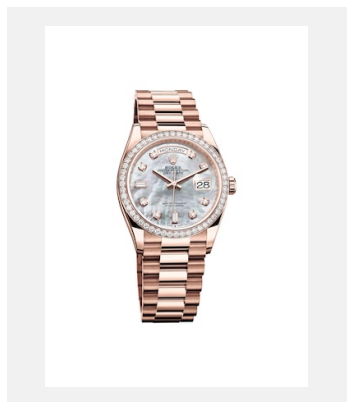

Kontaktabzug
DAY-DATE

MODELLE

Ref.: m128238-0076_PK13_001

Day-Date 36

Foto: © Rolex

Ref.: m128238-0008_PK13_001

Day-Date 36

Foto: © Rolex

Ref.: m128348rbr-0037_PK13_001

Day-Date 36

Foto: © Rolex

Ref.: m128239-0038_PK13_001

Day-Date 36

Foto: © Rolex

Ref.: m128349rbr-0008_PK13_001

Day-Date 36

Foto: © Rolex

Ref.: m128349rbr-0012_PK13_001

Day-Date 36

Foto: © Rolex

Ref.: m128235-0009_PK13_001

Day-Date 36

Foto: © Rolex

Ref.: m128345rbr-0044_PK13_001

Day-Date 36

Foto: © Rolex

Kontaktabzug
DAY-DATE

Ref.: m128345rbr-0028_PK13_001

Day-Date 36

Foto: © Rolex

Ref.: m228238-0006_PK13_001

Day-Date 40