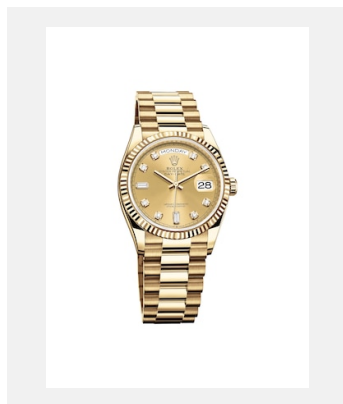

Kontaktabzug
DAY-DATE

MODELLE

Ref.: m128238-0076_PK13_001

Day-Date 36

Foto: © Rolex

Ref.: m128238-0008_PK13_001

Day-Date 36

Foto: © Rolex

Ref.: m128348rbr-0037_PK13_001

Day-Date 36

Foto: © Rolex

Ref.: m128239-0038_PK13_001

Day-Date 36

Foto: © Rolex

Ref.: m128349rbr-0008_PK13_001

Day-Date 36

Foto: © Rolex

Ref.: m128349rbr-0012_PK13_001

Day-Date 36

Foto: © Rolex

Ref.: m128235-0009_PK13_001

Day-Date 36

Foto: © Rolex

Ref.: m128345rbr-0044_PK13_001