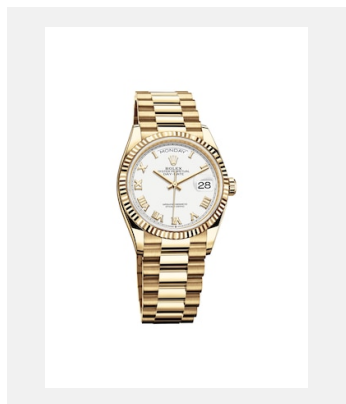

Kontaktabzug
DAY-DATE

MODELLE

Ref.: m128238-0076_PK13_001

Day-Date 36

Foto: © Rolex

Ref.: m128238-0008_PK13_001

Day-Date 36

Foto: © Rolex

Ref.: m128348rbr-0037_PK13_001

Day-Date 36

Foto: © Rolex

Ref.: m128239-0038_PK13_001

Day-Date 36

Foto: © Rolex

Ref.: m128349rbr-0008_PK13_001

Day-Date 36

Foto: © Rolex

Ref.: m128349rbr-0012_PK13_001

Day-Date 36

Foto: © Rolex

Ref.: m128235-0009_PK13_001

Day-Date 36

Foto: © Rolex

Ref.: m128345rbr-0044_PK13_001