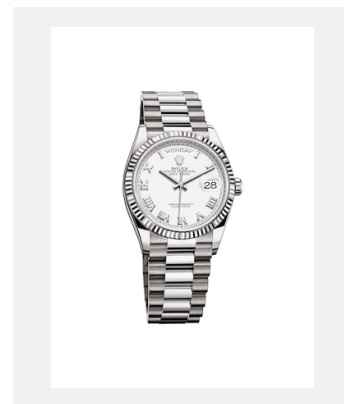

Kontaktabzug
DAY-DATE

MODELLE

Ref.: m128238-0076_PK13_001

Day-Date 36

Foto: © Rolex

Ref.: m128238-0008_PK13_001

Day-Date 36

Foto: © Rolex

Ref.: m128348rbr-0037_PK13_001

Day-Date 36

Foto: © Rolex

Ref.: m128239-0038_PK13_001

Day-Date 36

Foto: © Rolex

Ref.: m128349rbr-0008_PK13_001

Day-Date 36

Foto: © Rolex

Ref.: m128349rbr-0012_PK13_001

Day-Date 36

Foto: © Rolex

Ref.: m128235-0009_PK13_001

Day-Date 36

Foto: © Rolex

Ref.: m128345rbr-0044_PK13_001