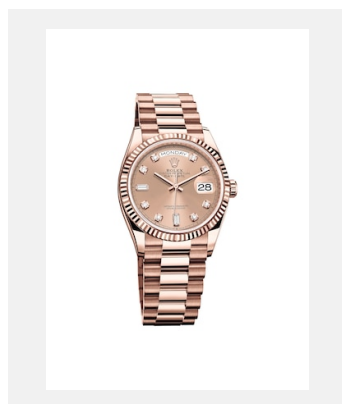

Kontaktabzug
DAY-DATE

MODELLE

Ref.: m128238-0076_PK13_001

Day-Date 36

Foto: © Rolex

Ref.: m128238-0008_PK13_001

Day-Date 36

Foto: © Rolex

Ref.: m128348rbr-0037_PK13_001

Day-Date 36

Foto: © Rolex

Ref.: m128239-0038_PK13_001

Day-Date 36

Foto: © Rolex

Ref.: m128349rbr-0008_PK13_001

Day-Date 36

Foto: © Rolex

Ref.: m128349rbr-0012_PK13_001

Day-Date 36

Foto: © Rolex

Ref.: m128235-0009_PK13_001

Day-Date 36

Foto: © Rolex

Ref.: m128345rbr-0044_PK13_001

Day-Date 36

Foto: © Rolex

Kontaktabzug
DAY-DATE

Ref.: m128345rbr-0028_PK13_001

Day-Date 36

Foto: © Rolex

Ref.: m228238-0006_PK13_001

Day-Date 40