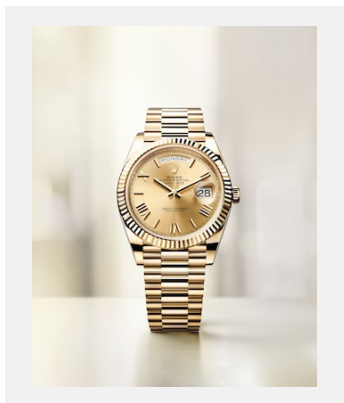

Day-Date 40

Foto: © Rolex

Ref.: m228235-0032_PK13_001

Day-Date 40

Foto: © Rolex

Ref.: m228345rbr-0007_PK13_001

Day-Date 40

Foto: © Rolex

Ref.: m228345rbr-0016_PK13_001

Day-Date 40

Foto: © Rolex

Ref.: m228206-0044_PK13_001

Day-Date 40

Foto: © Rolex

Ref.: m228396tbr-0002_PK13_001

Day-Date 40

Foto: © Rolex

Kontaktabzug
DAY-DATE

MODELLE

Ref.: 01_m228238-0006_2003jva_001

Oyster Perpetual Day-Date 40

Foto: ©Rolex/JVA Studios

Ref.: 02_m128238-0069_1901ac_009

Oyster Perpetual Day-Date 36