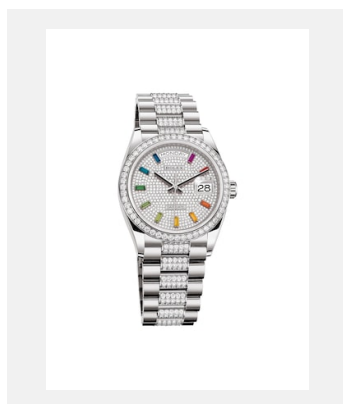

Kontaktabzug
DAY-DATE

MODELLE

Ref.: m128238-0076_PK13_001

Day-Date 36

Foto: © Rolex

Ref.: m128238-0008_PK13_001

Day-Date 36

Foto: © Rolex

Ref.: m128348rbr-0037_PK13_001

Day-Date 36

Foto: © Rolex

Ref.: m128239-0038_PK13_001

Day-Date 36

Foto: © Rolex

Ref.: m128349rbr-0008_PK13_001

Day-Date 36

Foto: © Rolex

Ref.: m128349rbr-0012_PK13_001

Day-Date 36

Foto: © Rolex

Ref.: m128235-0009_PK13_001

Day-Date 36

Foto: © Rolex

Ref.: m128345rbr-0044_PK13_001