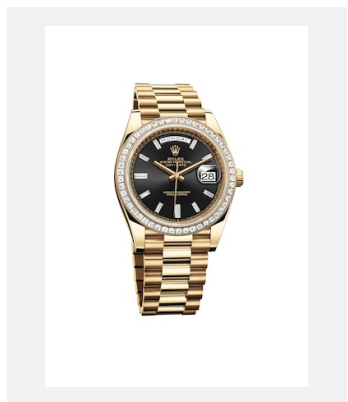

Day-Date 36

Foto: © Rolex

Kontaktabzug
DAY-DATE

Ref.: m128345rbr-0028_PK13_001

Day-Date 36

Foto: © Rolex

Ref.: m228238-0006_PK13_001

Day-Date 40

Foto: © Rolex

Ref.: m228238-0042_PK13_001

Day-Date 40

Foto: © Rolex

Ref.: m228348rbr-0002_PK13_001

Day-Date 40

Foto: © Rolex

Ref.: m228398rbr-0001_PK13_001

Day-Date 40

Foto: © Rolex

Ref.: m228239-0007_PK13_001

Day-Date 40

Foto: © Rolex

Ref.: m228239-0033_PK13_001

Day-Date 40

Foto: © Rolex