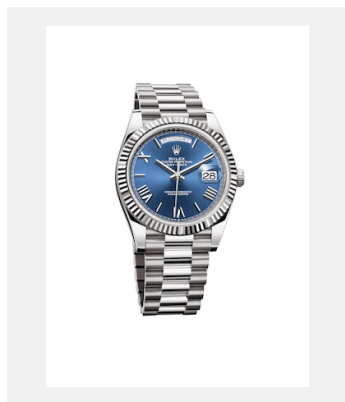

Day-Date 36

Foto: © Rolex

Kontaktabzug
DAY-DATE

Ref.: m128345rbr-0028_PK13_001

Day-Date 36

Foto: © Rolex

Ref.: m228238-0006_PK13_001

Day-Date 40

Foto: © Rolex

Ref.: m228238-0042_PK13_001

Day-Date 40

Foto: © Rolex

Ref.: m228348rbr-0002_PK13_001

Day-Date 40

Foto: © Rolex

Ref.: m228398rbr-0001_PK13_001

Day-Date 40

Foto: © Rolex

Ref.: m228239-0007_PK13_001

Day-Date 40

Foto: © Rolex

Ref.: m228239-0033_PK13_001

Day-Date 40

Foto: © Rolex