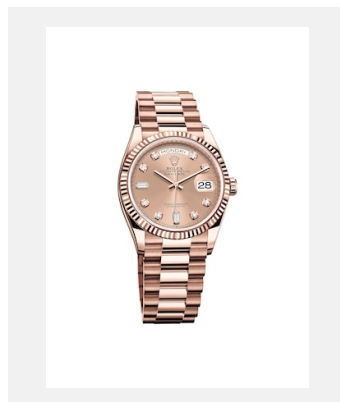

Contact sheet
DAY-DATE

MODELS

Ref: m128238-0076_PK13_001

Day-Date 36

Credits: © Rolex

Ref: m128238-0008_PK13_001

Day-Date 36

Credits: © Rolex

Ref: m128348rbr-0037_PK13_001

Day-Date 36

Credits: © Rolex

Ref: m128239-0038_PK13_001

Day-Date 36

Credits: © Rolex

Ref: m128349rbr-0008_PK13_001

Day-Date 36

Credits: © Rolex

Ref: m128349rbr-0012_PK13_001

Day-Date 36

Credits: © Rolex

Ref: m128235-0009_PK13_001

Day-Date 36

Credits: © Rolex

Ref: m128345rbr-0044_PK13_001