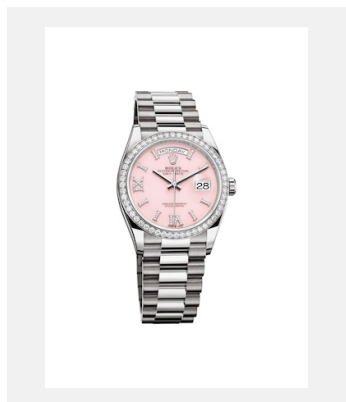

Contact sheet
DAY-DATE

MODELS

Ref: m128238-0076_PK13_001

Day-Date 36

Credits: © Rolex

Ref: m128238-0008_PK13_001

Day-Date 36

Credits: © Rolex

Ref: m128348rbr-0037_PK13_001

Day-Date 36

Credits: © Rolex

Ref: m128239-0038_PK13_001

Day-Date 36

Credits: © Rolex

Ref: m128349rbr-0008_PK13_001

Day-Date 36

Credits: © Rolex

Ref: m128349rbr-0012_PK13_001

Day-Date 36

Credits: © Rolex

Ref: m128235-0009_PK13_001

Day-Date 36

Credits: © Rolex

Ref: m128345rbr-0044_PK13_001