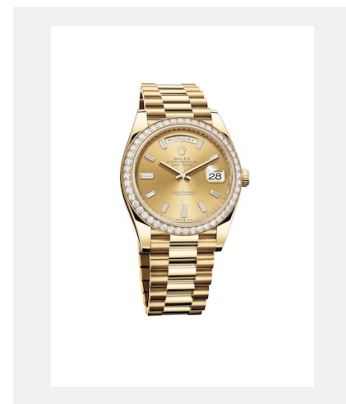

Ref: m228348br-0002_PK13_001

Day-Date 40

Credits: © Rolex