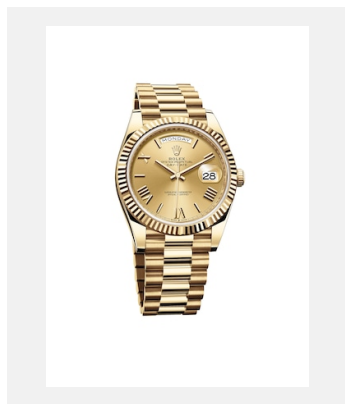

Day-Date 36

Credits: © Rolex

Contact sheet
DAY-DATE

Ref: m128345br-0028_PK13_001

Day-Date 36

Credits: © Rolex

Ref: m228238-0006_PK13_001

Day-Date 40