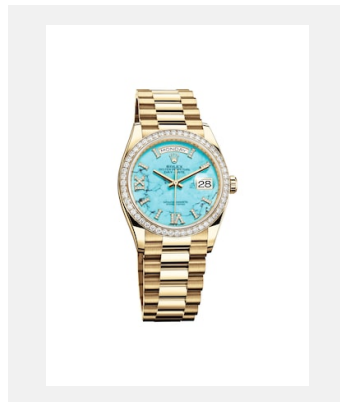

Contact sheet
DAY-DATE

MODELS

Ref: m128238-0076_PK13_001

Day-Date 36

Credits: © Rolex

Ref: m128238-0008_PK13_001

Day-Date 36

Credits: © Rolex

Ref: m128348rbr-0037_PK13_001

Day-Date 36

Credits: © Rolex

Ref: m128239-0038_PK13_001

Day-Date 36

Credits: © Rolex

Ref: m128349rbr-0008_PK13_001

Day-Date 36