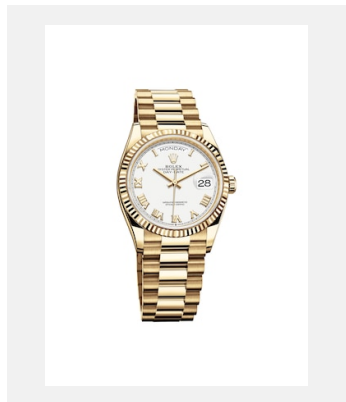

Contact sheet
DAY-DATE

MODELS

Ref: m128238-0076_PK13_001

Day-Date 36

Credits: © Rolex

Ref: m128238-0008_PK13_001

Day-Date 36

Credits: © Rolex

Ref: m128348rbr-0037_PK13_001

Day-Date 36

Credits: © Rolex

Ref: m128239-0038_PK13_001

Day-Date 36

Credits: © Rolex

Ref: m128349rbr-0008_PK13_001

Day-Date 36