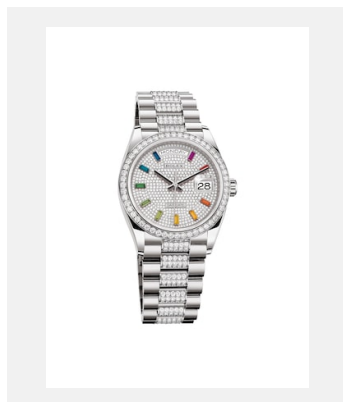

Ref: m128349rbr-0012_PK13_001

Day-Date 36

Credits: © Rolex