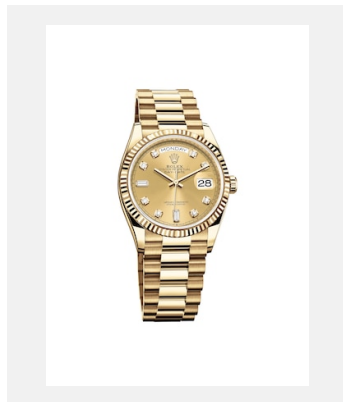

Contact sheet
DAY-DATE

MODELS

Ref: m128238-0076_PK13_001

Day-Date 36

Credits: © Rolex

Ref: m128238-0008_PK13_001

Day-Date 36

Credits: © Rolex

Ref: m128348rbr-0037_PK13_001

Day-Date 36

Credits: © Rolex

Ref: m128239-0038_PK13_001

Day-Date 36

Credits: © Rolex

Ref: m128349rbr-0008_PK13_001

Day-Date 36