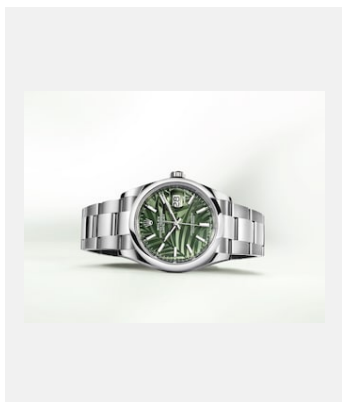

Contact sheet

DATEJUST 36

GALLERY

Ref: m126200-0020_2101uf_001

Oyster Perpetual Datejust 36, 36 mm,
Oystersteel

Credits: © Rolex/Ulysse Fréchetin

Ref: m126233-0039_2101uf_001

Oyster Perpetual Datejust 36, 36 mm,
yellow Rolesor

Credits: © Rolex/Ulysse Fréchetin

Ref: m126200-0020_2101uf_002

Oyster Perpetual Datejust 36, 36 mm,
Oystersteel

Credits: © Rolex/Ulysse Fréchetin

Ref: m126233-0039_2101uf_002

Oyster Perpetual Datejust 36, 36 mm,
yellow Rolesor

Credits: © Rolex/Ulysse Fréchetin

Ref: m126200-0020_2101uf_003

Oyster Perpetual Datejust 36, 36 mm,
Oystersteel

Credits: © Rolex/Ulysse Fréchetin

Ref: m126233-0039_2101uf_003

Oyster Perpetual Datejust 36, 36 mm,
yellow Rolesor

Credits: © Rolex/Ulysse Fréchetin

Ref: m126233-0039_2101uf_004

Oyster Perpetual Datejust 36, 36 mm,
yellow Rolesor

Credits: © Rolex/Ulysse Fréchetin

Ref: m126200-0020_2101uf_004

Oyster Perpetual Datejust 36, 36 mm,
Oystersteel