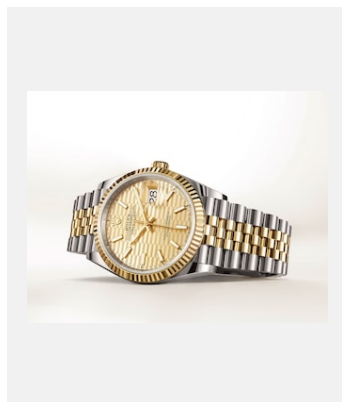

Contact sheet

DATEJUST 36

GALLERY

Ref: m126200-0020_2101uf_001

Oyster Perpetual Datejust 36, 36 mm,
Oystersteel

Credits: © Rolex/Ulysse Fréchetin

Ref: m126233-0039_2101uf_001

Oyster Perpetual Datejust 36, 36 mm,
yellow Rolesor

Credits: © Rolex/Ulysse Fréchetin

Ref: m126200-0020_2101uf_002

Oyster Perpetual Datejust 36, 36 mm,
Oystersteel

Credits: © Rolex/Ulysse Fréchetin

Ref: m126233-0039_2101uf_002

Oyster Perpetual Datejust 36, 36 mm,
yellow Rolesor

Credits: © Rolex/Ulysse Fréchetin

Ref: m126200-0020_2101uf_003

Oyster Perpetual Datejust 36, 36 mm,
Oystersteel

Credits: © Rolex/Ulysse Fréchetin

Ref: m126233-0039_2101uf_003

Oyster Perpetual Datejust 36, 36 mm,
yellow Rolesor