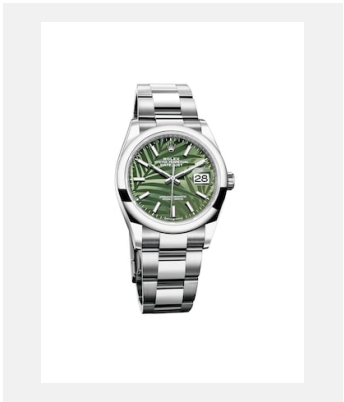

MODELS

Ref: m126200-0020_PK13_001

Datejust 36

Credits: © Rolex