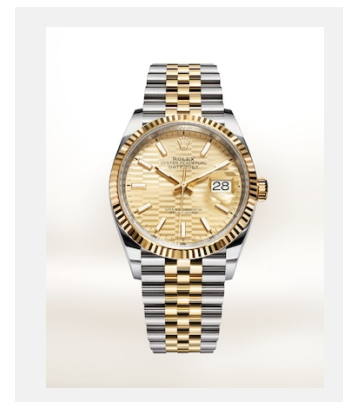

Contact sheet

DATEJUST 36

GALLERY

Ref: m126200-0020_2101uf_001

Oyster Perpetual Datejust 36, 36 mm,
Oystersteel

Credits: © Rolex/Ulysse Fréchetin

Ref: m126233-0039_2101uf_001

Oyster Perpetual Datejust 36, 36 mm,
yellow Rolesor

Credits: © Rolex/Ulysse Fréchetin

Ref: m126200-0020_2101uf_002

Oyster Perpetual Datejust 36, 36 mm,
Oystersteel

Credits: © Rolex/Ulysse Fréchetin

Ref: m126233-0039_2101uf_002

Oyster Perpetual Datejust 36, 36 mm,
yellow Rolesor

Credits: © Rolex/Ulysse Fréchetin

Ref: m126200-0020_2101uf_003

Oyster Perpetual Datejust 36, 36 mm,
Oystersteel

Credits: © Rolex/Ulysse Fréchetin

Ref: m126233-0039_2101uf_003

Oyster Perpetual Datejust 36, 36 mm,
yellow Rolesor

Credits: © Rolex/Ulysse Fréchetin

Ref: m126233-0039_2101uf_004

Oyster Perpetual Datejust 36, 36 mm,
yellow Rolesor

Credits: © Rolex/Ulysse Fréchetin

Ref: m126200-0020_2101uf_004

Oyster Perpetual Datejust 36, 36 mm,
Oystersteel