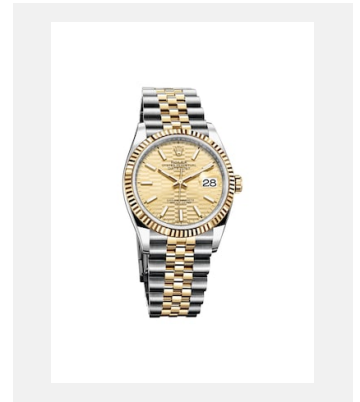

Ref: m126233-0039_PK13_001

Datejust 36

Credits: © Rolex