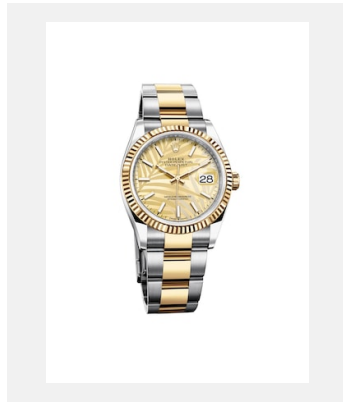

Contact sheet

DATEJUST 36

GALLERY

Ref: m126200-0020_2101uf_001

Oyster Perpetual Datejust 36, 36 mm,
Oystersteel

Credits: © Rolex/Ulysse Fréchetin

Ref: m126233-0039_2101uf_001

Oyster Perpetual Datejust 36, 36 mm,
yellow Rolesor

Credits: © Rolex/Ulysse Fréchetin

Ref: m126200-0020_2101uf_002

Oyster Perpetual Datejust 36, 36 mm,
Oystersteel

Credits: © Rolex/Ulysse Fréchetin

Ref: m126233-0039_2101uf_002

Oyster Perpetual Datejust 36, 36 mm,
yellow Rolesor

Credits: © Rolex/JVA Studios

Ref: m126233-0039_2103jva_002

Oyster Perpetual Datejust 36, 36 mm,
yellow Rolesor

Credits: © Rolex/JVA Studios

Ref: m126200-0020_2103jva_002

Oyster Perpetual Datejust 36, 36 mm,
Oystersteel

Credits: © Rolex/Ulysse Fréchélin

MODELS

Ref: m126200-0020_PK13_001

Datejust 36

Credits: © Rolex

Ref: m126233-0038_PK13_001

Datejust 36

Credits: © Rolex