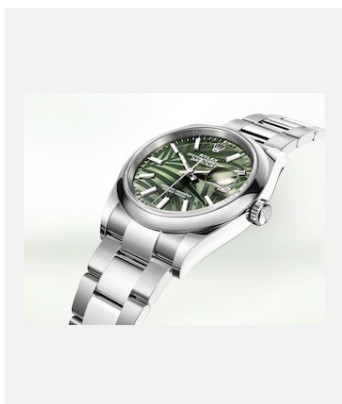

Contact sheet

DATEJUST 36

GALLERY

Ref: m126200-0020_2101uf_001

Oyster Perpetual Datejust 36, 36 mm,
Oystersteel

Credits: © Rolex/Ulysse Fréchetin

Ref: m126233-0039_2101uf_001

Oyster Perpetual Datejust 36, 36 mm,
yellow Rolesor

Credits: © Rolex/Ulysse Fréchetin

Ref: m126200-0020_2101uf_002

Oyster Perpetual Datejust 36, 36 mm,
Oystersteel

Credits: © Rolex/Ulysse Fréchetin

Ref: m126233-0039_2101uf_002

Oyster Perpetual Datejust 36, 36 mm,
yellow Rolesor

Credits: © Rolex/Ulysse Fréchetin

Ref: m126200-0020_2101uf_003

Oyster Perpetual Datejust 36, 36 mm,
Oystersteel

Credits: © Rolex/Ulysse Fréchetin

Ref: m126233-0039_2101uf_003

Oyster Perpetual Datejust 36, 36 mm,
yellow Rolesor

Credits: © Rolex/Ulysse Fréchetin

Ref: m126233-0039_2101uf_004

Oyster Perpetual Datejust 36, 36 mm,
yellow Rolesor

Credits: © Rolex/Ulysse Fréchetin

Ref: m126200-0020_2101uf_004

Oyster Perpetual Datejust 36, 36 mm,
Oystersteel