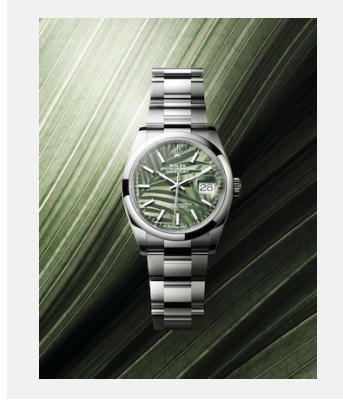

Credits: © Rolex/Ulysse Fréchetin

Contact sheet

DATEJUST 36

Ref: m126233-0039_2103jva_001

Oyster Perpetual Datejust 36, 36 mm,
yellow Rolesor

Credits: © Rolex/JVA Studios

Ref: m126200-0020_2103jva_001

Oyster Perpetual Datejust 36, 36 mm,
Oystersteel

Credits: © Rolex/JVA Studios

Ref: m126233-0039_2103jva_002

Oyster Perpetual Datejust 36, 36 mm,
yellow Rolesor

Credits: © Rolex/JVA Studios

Ref: m126200-0020_2103jva_002

Oyster Perpetual Datejust 36, 36 mm,
Oystersteel