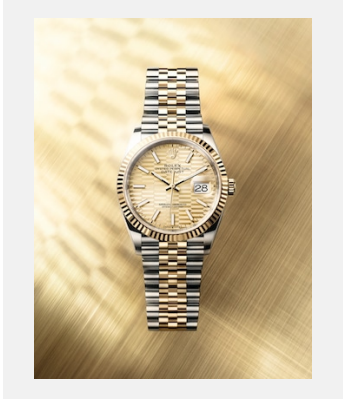

Contact sheet

DATEJUST 36

Ref: m126233-0039_2103jva_001

Oyster Perpetual Datejust 36, 36 mm,
yellow Rolesor

Credits: © Rolex/JVA Studios