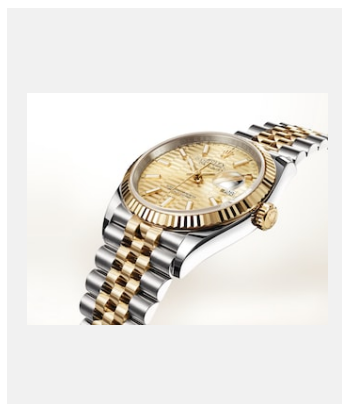

Contact sheet

DATEJUST 36

GALLERY

Ref: m126200-0020_2101uf_001

Oyster Perpetual Datejust 36, 36 mm,
Oystersteel

Credits: © Rolex/Ulysse Fréchetin

Ref: m126233-0039_2101uf_001

Oyster Perpetual Datejust 36, 36 mm,
yellow Rolesor

Credits: © Rolex/Ulysse Fréchetin

Ref: m126200-0020_2101uf_002

Oyster Perpetual Datejust 36, 36 mm,
Oystersteel

Credits: © Rolex/Ulysse Fréchetin

Ref: m126233-0039_2101uf_002

Oyster Perpetual Datejust 36, 36 mm,
yellow Rolesor

Credits: © Rolex/Ulysse Fréchetin

Ref: m126200-0020_2101uf_003

Oyster Perpetual Datejust 36, 36 mm,
Oystersteel

Credits: © Rolex/Ulysse Fréchetin

Ref: m126233-0039_2101uf_003

Oyster Perpetual Datejust 36, 36 mm,
yellow Rolesor

Credits: © Rolex/Ulysse Fréchetin

Ref: m126233-0039_2101uf_004

Oyster Perpetual Datejust 36, 36 mm,
yellow Rolesor

Credits: © Rolex/Ulysse Fréchetin

Ref: m126200-0020_2101uf_004

Oyster Perpetual Datejust 36, 36 mm,
Oystersteel