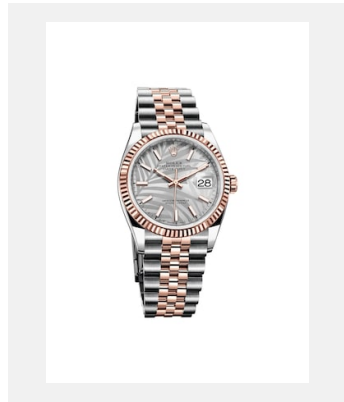

Ref: m126231-0031_PK13_001

Datejust 36

Credits: © Rolex