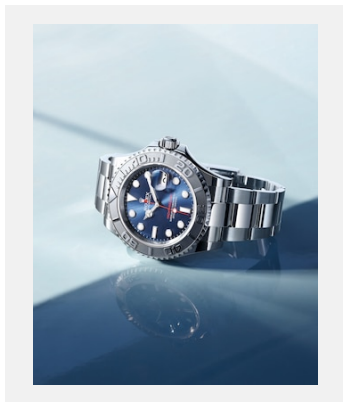

Ref: m126622-0002_2109jva_001

Oyster Perpetual Yacht-Master 40

Credits: ©Rolex/JVA Studios