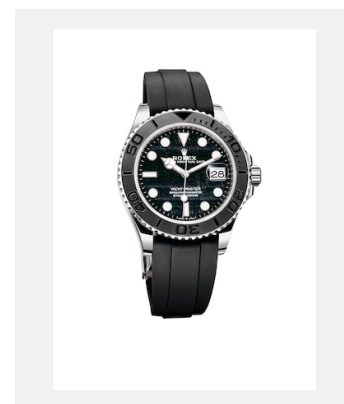

Ref: m226659-0004_PK13_001

Yacht-Master 42

Credits: © Rolex