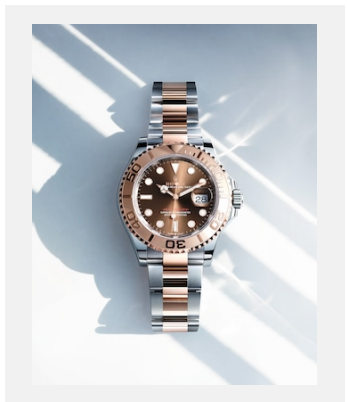

Contact sheet

YACHT-MASTER

Ref: m126621-0001_2109jva_001

Oyster Perpetual Yacht-Master 40

Credits: ©Rolex/JVA Studios