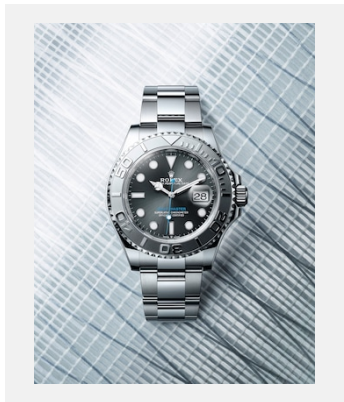

MODELS

Ref: 01_m126622-0001_1909jva_001

Oyster Perpetual Yacht-Master 40

Credits: ©Rolex/ Joël von Allmen