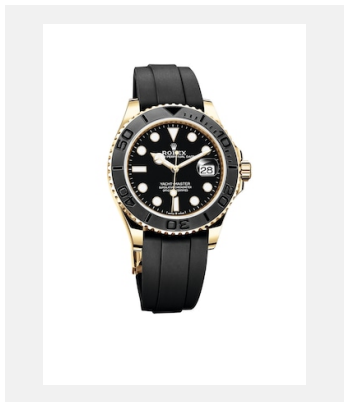

# YACHT-MASTER

Ref: m226658-0001\_PK13\_001

Yacht-Master 42

Credits: © Rolex