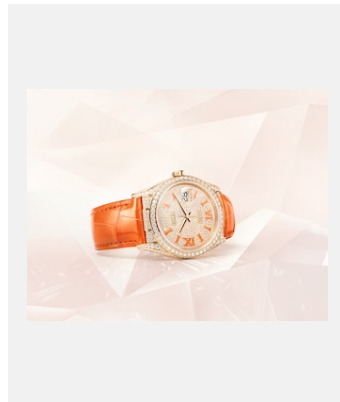

## GALLERY

Ref: m128158rbr-0002\_2101uf\_001

Oyster Perpetual Day-Date 36, 36 mm, 18 ct yellow gold

Credits: ©Rolex/Ulysse Fréchélin

Ref: m128158rbr-0002\_2101uf\_002

Oyster Perpetual Day-Date 36, 36 mm, 18 ct yellow gold

Credits: ©Rolex/Ulysse Fréchélin

Ref: m128158rbr-0002\_2101uf\_003

Oyster Perpetual Day-Date 36, 36 mm, 18 ct yellow gold

Credits: ©Rolex/Ulysse Fréchélin

Ref: m128158rbr-0002\_2101uf\_005

Oyster Perpetual Day-Date 36, 36 mm, 18 ct yellow gold

Credits: ©Rolex/Ulysse Fréchélin

Ref: m128158rbr-0002\_2101uf\_006

Oyster Perpetual Day-Date 36, 36 mm, 18 ct yellow gold

Credits: ©Rolex/Ulysse Fréchélin

Ref: m128158rbr-0002\_2103jva\_001

Oyster Perpetual Day-Date 36, 36 mm, 18 ct yellow gold

Credits: ©Rolex/JVA Studios

Ref: m128158rbr-0002\_2103jva\_002

Oyster Perpetual Day-Date 36, 36 mm, 18 ct yellow gold

Credits: ©Rolex/JVA Studios

Contact sheet