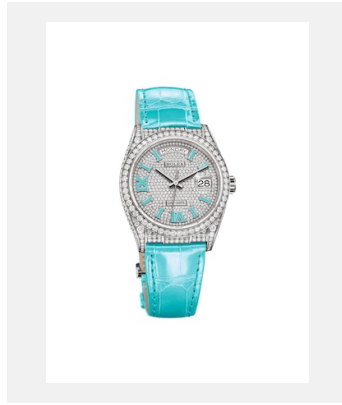

Ref: m128159rbr-0002_pk13_001

Day-Date 36

Credits: © Rolex