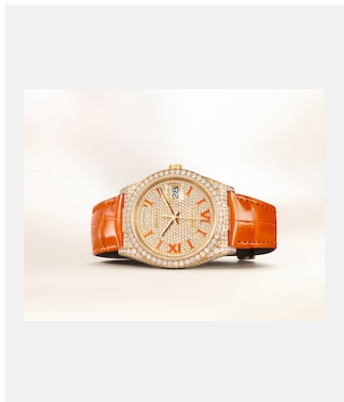

Contact sheet

DAY-DATE 36

GALLERY

Ref: m128158rbr-0002_2101uf_001

Oyster Perpetual Day-Date 36, 36 mm, 18 ct yellow gold

Credits: ©Rolex/Ulysse Fréchélin

Ref: m128158rbr-0002_2101uf_002

Oyster Perpetual Day-Date 36, 36 mm, 18 ct yellow gold

Credits: ©Rolex/Ulysse Fréchélin

Ref: m128158rbr-0002_2101uf_003

Oyster Perpetual Day-Date 36, 36 mm, 18 ct yellow gold

Credits: ©Rolex/Ulysse Fréchélin

Ref: m128158rbr-0002_2101uf_005

Oyster Perpetual Day-Date 36, 36 mm, 18 ct yellow gold

Credits: ©Rolex/Ulysse Fréchélin

Ref: m128158rbr-0002_2101uf_006

Oyster Perpetual Day-Date 36, 36 mm, 18 ct yellow gold

Credits: ©Rolex/Ulysse Fréchélin

Ref: m128158rbr-0002_2103jva_001

Oyster Perpetual Day-Date 36, 36 mm, 18 ct yellow gold

Credits: ©Rolex/JVA Studios

Ref: m128158rbr-0002_2103jva_002

Oyster Perpetual Day-Date 36, 36 mm, 18 ct yellow gold

Credits: ©Rolex/JVA Studios

Contact sheet

DAY-DATE 36

MODELS

Ref: m128158br-0002_pk13_001