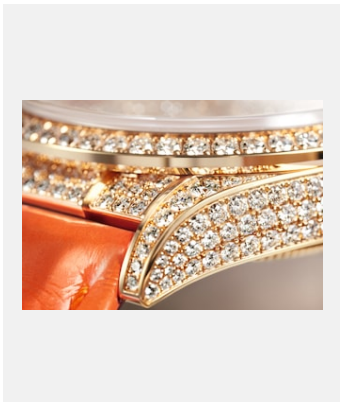

## GALLERY

Ref: m128158rbr-0002\_2101uf\_001

Oyster Perpetual Day-Date 36, 36 mm, 18 ct yellow gold

Credits: ©Rolex/Ulysse Fréchélin

Ref: m128158rbr-0002\_2101uf\_002

Oyster Perpetual Day-Date 36, 36 mm, 18 ct yellow gold

Credits: ©Rolex/Ulysse Fréchélin

Ref: m128158rbr-0002\_2101uf\_003

Oyster Perpetual Day-Date 36, 36 mm, 18 ct yellow gold

Credits: ©Rolex/Ulysse Fréchélin

Ref: m128158rbr-0002\_2101uf\_005

Oyster Perpetual Day-Date 36, 36 mm, 18 ct yellow gold

Credits: ©Rolex/Ulysse Fréchélin

Ref: m128158rbr-0002\_2101uf\_006

Oyster Perpetual Day-Date 36, 36 mm, 18 ct yellow gold

Credits: ©Rolex/Ulysse Fréchélin

Ref: m128158rbr-0002\_2103jva\_001

Oyster Perpetual Day-Date 36, 36 mm, 18 ct yellow gold

Credits: ©Rolex/JVA Studios

Ref: m128158rbr-0002\_2103jva\_002

Oyster Perpetual Day-Date 36, 36 mm, 18 ct yellow gold

Credits: ©Rolex/JVA Studios

Contact sheet