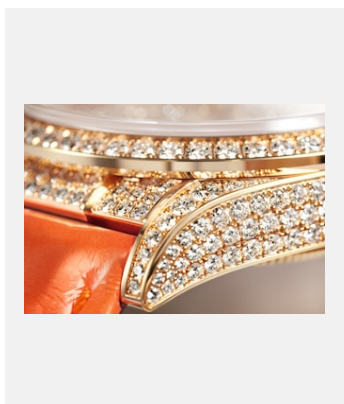

Contact sheet

DAY-DATE 36

GALLERY

Ref: m128158rbr-0002_2101uf_001

Oyster Perpetual Day-Date 36, 36 mm, 18 ct yellow gold

Credits: ©Rolex/Ulysse Fréchélin

Ref: m128158rbr-0002_2101uf_002

Oyster Perpetual Day-Date 36, 36 mm, 18 ct yellow gold

Credits: ©Rolex/Ulysse Fréchélin

Ref: m128158rbr-0002_2101uf_003

Oyster Perpetual Day-Date 36, 36 mm, 18 ct yellow gold

Credits: ©Rolex/Ulysse Fréchélin

Ref: m128158rbr-0002_2101uf_005

Oyster Perpetual Day-Date 36, 36 mm, 18 ct yellow gold

Credits: ©Rolex/Ulysse Fréchélin

Ref: m128158rbr-0002_2101uf_006

Oyster Perpetual Day-Date 36, 36 mm, 18 ct yellow gold

Credits: ©Rolex/Ulysse Fréchélin

Ref: m128158rbr-0002_2103jva_001

Oyster Perpetual Day-Date 36, 36 mm, 18 ct yellow gold

Credits: ©Rolex/JVA Studios

Ref: m128158rbr-0002_2103jva_002

Oyster Perpetual Day-Date 36, 36 mm, 18 ct yellow gold

Credits: ©Rolex/JVA Studios

Contact sheet

DAY-DATE 36

MODELS

Ref: m128158br-0002_pk13_001