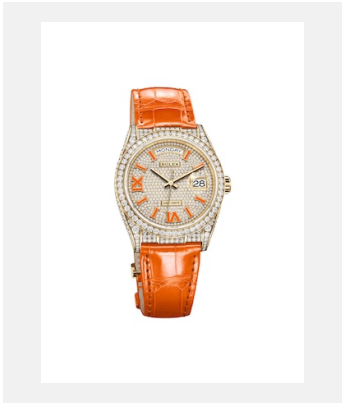

Contact sheet

DAY-DATE 36

GALLERY

Ref: m128158rbr-0002_2101uf_001

Oyster Perpetual Day-Date 36, 36 mm, 18 ct yellow gold

Credits: ©Rolex/Ulysse Fréchélin

Ref: m128158rbr-0002_2101uf_002

Oyster Perpetual Day-Date 36, 36 mm, 18 ct yellow gold

Credits: ©Rolex/Ulysse Fréchélin

Ref: m128158rbr-0002_2101uf_003

Oyster Perpetual Day-Date 36, 36 mm, 18 ct yellow gold

Credits: ©Rolex/Ulysse Fréchélin

Ref: m128158rbr-0002_2101uf_005

Oyster Perpetual Day-Date 36, 36 mm, 18 ct yellow gold

Credits: ©Rolex/Ulysse Fréchélin

Ref: m128158rbr-0002_2101uf_006

Oyster Perpetual Day-Date 36, 36 mm, 18 ct yellow gold

Credits: ©Rolex/Ulysse Fréchélin

Ref: m128158rbr-0002_2103jva_001

Oyster Perpetual Day-Date 36, 36 mm, 18 ct yellow gold

Credits: ©Rolex/JVA Studios

Ref: m128158rbr-0002_2103jva_002

Oyster Perpetual Day-Date 36, 36 mm, 18 ct yellow gold

Credits: ©Rolex/JVA Studios

Contact sheet

DAY-DATE 36

MODELS

Ref: m128158br-0002_pk13_001