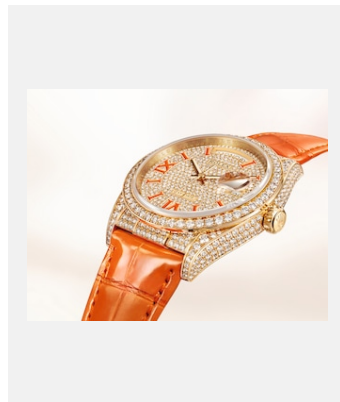

Contact sheet

DAY-DATE 36

GALLERY

Ref: m128158rbr-0002_2101uf_001

Oyster Perpetual Day-Date 36, 36 mm, 18 ct yellow gold

Credits: ©Rolex/Ulysse Fréchélin

Ref: m128158rbr-0002_2101uf_002

Oyster Perpetual Day-Date 36, 36 mm, 18 ct yellow gold

Credits: ©Rolex/Ulysse Fréchélin

Ref: m128158rbr-0002_2101uf_003

Oyster Perpetual Day-Date 36, 36 mm, 18 ct yellow gold

Credits: ©Rolex/Ulysse Fréchélin

Ref: m128158rbr-0002_2101uf_005

Oyster Perpetual Day-Date 36, 36 mm, 18 ct yellow gold

Credits: ©Rolex/Ulysse Fréchélin

Ref: m128158rbr-0002_2101uf_006

Oyster Perpetual Day-Date 36, 36 mm, 18 ct yellow gold

Credits: ©Rolex/Ulysse Fréchélin

Ref: m128158rbr-0002_2103jva_001

Oyster Perpetual Day-Date 36, 36 mm, 18 ct yellow gold

Credits: ©Rolex/JVA Studios

Ref: m128158rbr-0002_2103jva_002

Oyster Perpetual Day-Date 36, 36 mm, 18 ct yellow gold

Credits: ©Rolex/JVA Studios

Contact sheet

DAY-DATE 36

MODELS

Ref: m128158br-0002_pk13_001