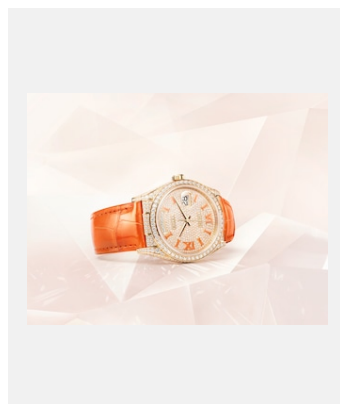

Contact sheet

DAY-DATE 36

GALLERY

Ref: m128158rbr-0002_2101uf_001

Oyster Perpetual Day-Date 36, 36 mm, 18 ct yellow gold

Credits: ©Rolex/Ulysse Fréchélin

Ref: m128158rbr-0002_2101uf_002

Oyster Perpetual Day-Date 36, 36 mm, 18 ct yellow gold

Credits: ©Rolex/Ulysse Fréchélin

Ref: m128158rbr-0002_2101uf_003

Oyster Perpetual Day-Date 36, 36 mm, 18 ct yellow gold

Credits: ©Rolex/Ulysse Fréchélin

Ref: m128158rbr-0002_2101uf_005

Oyster Perpetual Day-Date 36, 36 mm, 18 ct yellow gold

Credits: ©Rolex/Ulysse Fréchélin

Ref: m128158rbr-0002_2101uf_006

Oyster Perpetual Day-Date 36, 36 mm, 18 ct yellow gold

Credits: ©Rolex/Ulysse Fréchélin

Ref: m128158rbr-0002_2103jva_001

Oyster Perpetual Day-Date 36, 36 mm, 18 ct yellow gold

Credits: ©Rolex/JVA Studios

Ref: m128158rbr-0002_2103jva_002

Oyster Perpetual Day-Date 36, 36 mm, 18 ct yellow gold

Credits: ©Rolex/JVA Studios

Contact sheet

DAY-DATE 36

MODELS

Ref: m128158br-0002_pk13_001