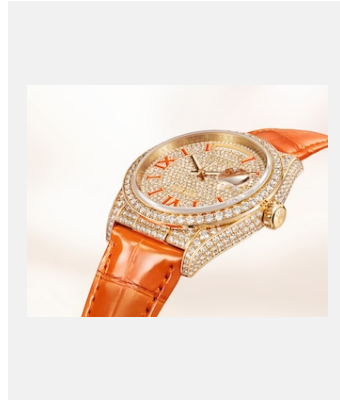

## GALLERY

Ref: m128158rbr-0002\_2101uf\_001

Oyster Perpetual Day-Date 36, 36 mm, 18 ct yellow gold

Credits: ©Rolex/Ulysse Fréchélin

Ref: m128158rbr-0002\_2101uf\_002

Oyster Perpetual Day-Date 36, 36 mm, 18 ct yellow gold

Credits: ©Rolex/Ulysse Fréchélin

Ref: m128158rbr-0002\_2101uf\_003

Oyster Perpetual Day-Date 36, 36 mm, 18 ct yellow gold

Credits: ©Rolex/Ulysse Fréchélin

Ref: m128158rbr-0002\_2101uf\_005

Oyster Perpetual Day-Date 36, 36 mm, 18 ct yellow gold

Credits: ©Rolex/Ulysse Fréchélin

Ref: m128158rbr-0002\_2101uf\_006

Oyster Perpetual Day-Date 36, 36 mm, 18 ct yellow gold

Credits: ©Rolex/Ulysse Fréchélin

Ref: m128158rbr-0002\_2103jva\_001

Oyster Perpetual Day-Date 36, 36 mm, 18 ct yellow gold

Credits: ©Rolex/JVA Studios

Ref: m128158rbr-0002\_2103jva\_002

Oyster Perpetual Day-Date 36, 36 mm, 18 ct yellow gold

Credits: ©Rolex/JVA Studios

Contact sheet