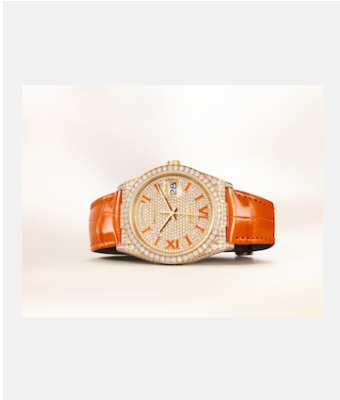

## GALLERY

Ref: m128158rbr-0002\_2101uf\_001

Oyster Perpetual Day-Date 36, 36 mm, 18 ct yellow gold

Credits: ©Rolex/Ulysse Fréchélin

Ref: m128158rbr-0002\_2101uf\_002

Oyster Perpetual Day-Date 36, 36 mm, 18 ct yellow gold

Credits: ©Rolex/Ulysse Fréchélin

Ref: m128158rbr-0002\_2101uf\_003

Oyster Perpetual Day-Date 36, 36 mm, 18 ct yellow gold

Credits: ©Rolex/Ulysse Fréchélin

Ref: m128158rbr-0002\_2101uf\_005

Oyster Perpetual Day-Date 36, 36 mm, 18 ct yellow gold

Credits: ©Rolex/Ulysse Fréchélin

Ref: m128158rbr-0002\_2101uf\_006

Oyster Perpetual Day-Date 36, 36 mm, 18 ct yellow gold

Credits: ©Rolex/Ulysse Fréchélin

Ref: m128158rbr-0002\_2103jva\_001

Oyster Perpetual Day-Date 36, 36 mm, 18 ct yellow gold

Credits: ©Rolex/JVA Studios

Ref: m128158rbr-0002\_2103jva\_002

Oyster Perpetual Day-Date 36, 36 mm, 18 ct yellow gold

Credits: ©Rolex/JVA Studios

Contact sheet