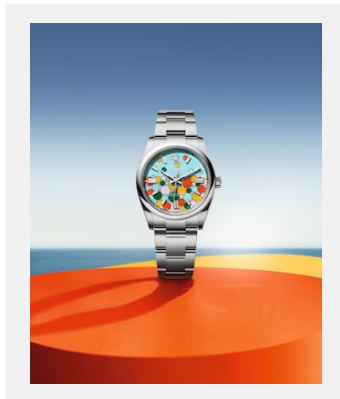

## GALLERY

Ref: m126000-0009\_2301jva\_001\_cmjn

Oyster Perpetual, 36mm, Oystersteel

Credits: ©Rolex/JVA Studios

Ref: m126000-0009\_2301jva\_002\_cmjn

Oyster Perpetual, 36mm, Oystersteel

Credits: ©Rolex/JVA Studios

Ref: m277200-0010\_2301uf\_001

Oyster Perpetual, 31mm, Oystersteel

Credits: ©Rolex/Ulysse Frechelin

## VISUALS

Ref: m124300-0008\_2301uf\_001

Oyster Perpetual 41

Credits: ©Rolex/Ulysse Frechelin

Ref: m126000-0009\_2301jva\_001\_cmjn

Oyster Perpetual 36

Credits: ©Rolex/JVA Studios

Ref: m126000-0009\_2301jva\_002\_cmjn