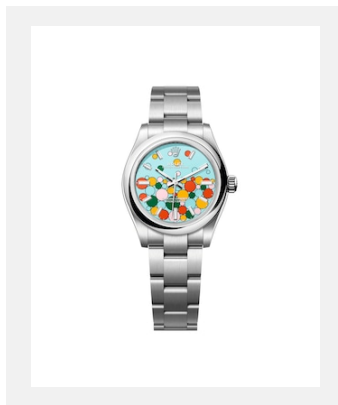

## GALLERY

Ref: m126000-0009\_2301jva\_001\_cmjn

Oyster Perpetual, 36mm, Oystersteel

Credits: ©Rolex/JVA Studios

Ref: m126000-0009\_2301jva\_002\_cmjn

Oyster Perpetual, 36mm, Oystersteel

Credits: ©Rolex/JVA Studios

Ref: m277200-0010\_2301uf\_001

Oyster Perpetual, 31mm, Oystersteel

Credits: ©Rolex/Ulysse Frechelin

## MODELS

Ref: m124300-0008

Oyster Perpetual 41

Credits: © Rolex

Ref: m126000-0009

Oyster Perpetual 36

Credits: © Rolex

Ref: m277200-0010