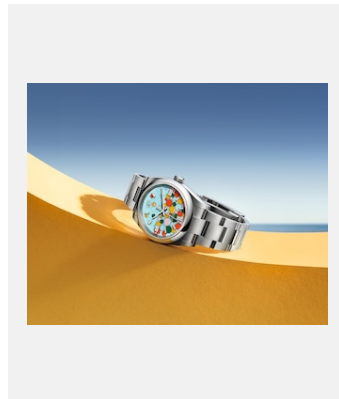

## GALLERY

Ref: m126000-0009\_2301jva\_001\_cmjn

Oyster Perpetual, 36mm, Oystersteel

Credits: ©Rolex/JVA Studios

Ref: m126000-0009\_2301jva\_002\_cmjn

Oyster Perpetual, 36mm, Oystersteel

Credits: ©Rolex/JVA Studios

Ref: m277200-0010\_2301uf\_001

Oyster Perpetual, 31mm, Oystersteel

Credits: ©Rolex/Ulysse Frechelin

## VISUALS

Ref: m124300-0008\_2301uf\_001

Oyster Perpetual 41

Credits: ©Rolex/Ulysse Frechelin

Ref: m126000-0009\_2301jva\_001\_cmjn

Oyster Perpetual 36

Credits: ©Rolex/JVA Studios

Ref: m126000-0009\_2301jva\_002\_cmjn