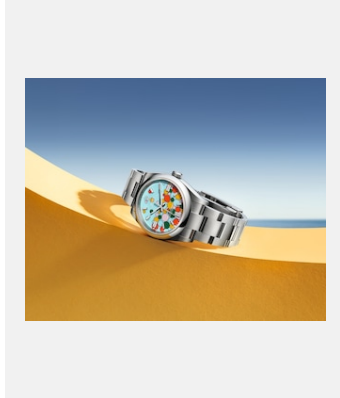

# OYSTER PERPETUAL

## GALLERY

Ref: m126000-0009\_2301jva\_001\_cmjn

Oyster Perpetual, 36mm, Oystersteel

Credits: ©Rolex/JVA Studios

Ref: m126000-0009\_2301jva\_002\_cmjn

Oyster Perpetual, 36mm, Oystersteel

Credits: ©Rolex/JVA Studios

Ref: m277200-0010\_2301uf\_001

Oyster Perpetual, 31mm, Oystersteel

Credits: ©Rolex/Ulysse Frechelin