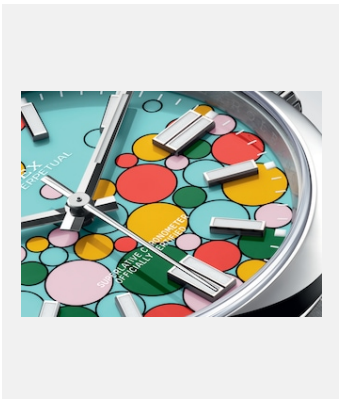

VISUALS

Ref: m124300-0008_2301uf_001

Oyster Perpetual 41

Credits: ©Rolex/Ulysse Frechelin