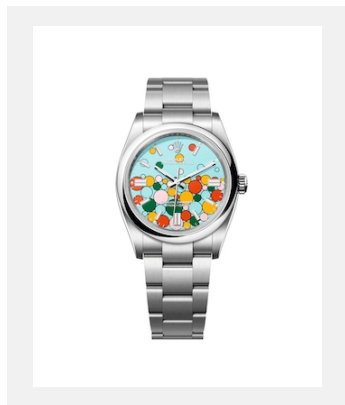

## GALLERY

Ref: m126000-0009\_2301jva\_001\_cmjn

Oyster Perpetual, 36mm, Oystersteel

Credits: ©Rolex/JVA Studios

Ref: m126000-0009\_2301jva\_002\_cmjn

Oyster Perpetual, 36mm, Oystersteel

Credits: ©Rolex/JVA Studios

Ref: m277200-0010\_2301uf\_001

Oyster Perpetual, 31mm, Oystersteel

Credits: ©Rolex/Ulysse Frechelin

# OYSTER PERPETUAL

## MODELS

Ref: m124300-0008

Oyster Perpetual 41

Credits: © Rolex

Ref: m126000-0009

Oyster Perpetual 36

Credits: © Rolex

Ref: m277200-0010