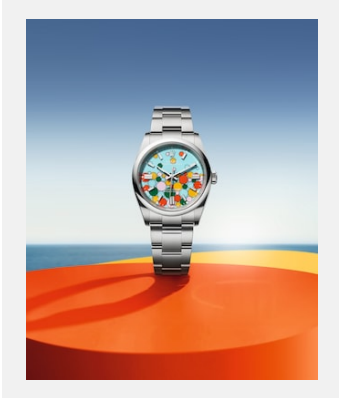

# OYSTER PERPETUAL

## GALLERY

Ref: m126000-0009\_2301jva\_001\_cmjn

Oyster Perpetual, 36mm, Oystersteel

Credits: ©Rolex/JVA Studios

Ref: m126000-0009\_2301jva\_002\_cmjn

Oyster Perpetual, 36mm, Oystersteel

Credits: ©Rolex/JVA Studios

Ref: m277200-0010\_2301uf\_001

Oyster Perpetual, 31mm, Oystersteel

Credits: ©Rolex/Ulysse Frechelin