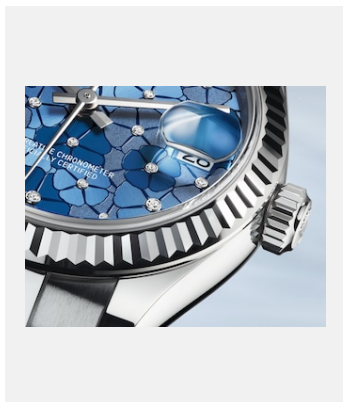

OYSTER PERPETUAL DATEJUST 31

GALLERY

Ref: m278274-0035_2201jva_001-v2

Oyster Perpetual Datejust, 31 mm,
Oystersteel and white gold

Credits: ©Rolex/JVA Studios

Ref: m278274-0035_2201jva_002-v2

Oyster Perpetual Datejust, 31 mm,
Oystersteel and white gold

Credits: ©Rolex/JVA Studios

Ref: m278274-0035_2201ac_002-v2

Oyster Perpetual Datejust, 31 mm,
Oystersteel and white gold

Credits: ©Rolex/Alain Costa

Ref: m278274-0035_2201ac_001-v2

Oyster Perpetual Datejust, 31 mm,
Oystersteel and white gold

Credits: ©Rolex/Alain Costa

Ref: m278274-0035_2201ac_003-v2

Oyster Perpetual Datejust, 31 mm,
Oystersteel and white gold

Credits: ©Rolex/Alain Costa

Ref: m278274-0035_2201ac_004-v2

Oyster Perpetual Datejust, 31 mm,
Oystersteel and white gold

Credits: ©Rolex/Alain Costa

Ref: m278274-0035_2201ac_005-v2

Oyster Perpetual Datejust, 31 mm,
Oystersteel and white gold

Credits: ©Rolex/Alain Costa

Contact sheet

OYSTER PERPETUAL DATEJUST 31

MODELS

Ref: m278274-0035_PK13_001