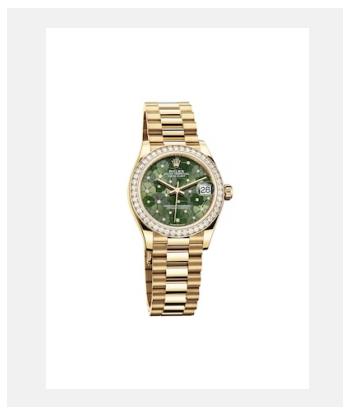

Ref: m278288rbr-0038_PK13_001

Datejust 31

Credits: © Rolex