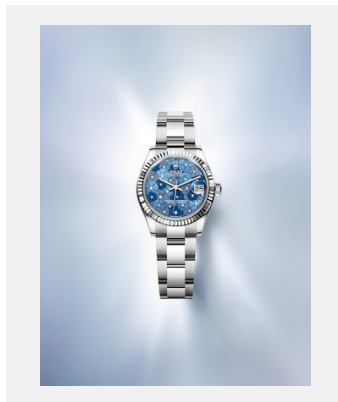

OYSTER PERPETUAL DATEJUST 31

GALLERY

Ref: m278274-0035_2201jva_001-v2

Oyster Perpetual Datejust, 31 mm,
Oystersteel and white gold

Credits: ©Rolex/JVA Studios

Ref: m278274-0035_2201jva_002-v2

Oyster Perpetual Datejust, 31 mm,
Oystersteel and white gold

Credits: ©Rolex/JVA Studios

Ref: m278274-0035_2201ac_002-v2

Oyster Perpetual Datejust, 31 mm,
Oystersteel and white gold

Credits: ©Rolex/Alain Costa

Ref: m278274-0035_2201ac_001-v2

Oyster Perpetual Datejust, 31 mm,
Oystersteel and white gold

Credits: ©Rolex/Alain Costa

Ref: m278274-0035_2201ac_003-v2

Oyster Perpetual Datejust, 31 mm,
Oystersteel and white gold

Credits: ©Rolex/Alain Costa

Ref: m278274-0035_2201ac_004-v2

Oyster Perpetual Datejust, 31 mm,
Oystersteel and white gold

Credits: ©Rolex/Alain Costa

Ref: m278274-0035_2201ac_005-v2

Oyster Perpetual Datejust, 31 mm,
Oystersteel and white gold

Credits: ©Rolex/Alain Costa

Contact sheet

OYSTER PERPETUAL DATEJUST 31

MODELS

Ref: m278274-0035_PK13_001