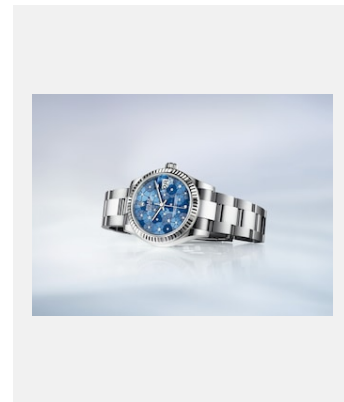

OYSTER PERPETUAL DATEJUST 31

GALLERY

Ref: m278274-0035_2201jva_001-v2

Oyster Perpetual Datejust, 31 mm,
Oystersteel and white gold

Credits: ©Rolex/JVA Studios

Ref: m278274-0035_2201jva_002-v2

Oyster Perpetual Datejust, 31 mm,
Oystersteel and white gold

Credits: ©Rolex/JVA Studios

Ref: m278274-0035_2201ac_002-v2

Oyster Perpetual Datejust, 31 mm,
Oystersteel and white gold

Credits: ©Rolex/Alain Costa

Ref: m278274-0035_2201ac_001-v2

Oyster Perpetual Datejust, 31 mm,
Oystersteel and white gold

Credits: ©Rolex/Alain Costa

Ref: m278274-0035_2201ac_003-v2

Oyster Perpetual Datejust, 31 mm,
Oystersteel and white gold

Credits: ©Rolex/Alain Costa

Ref: m278274-0035_2201ac_004-v2

Oyster Perpetual Datejust, 31 mm,
Oystersteel and white gold

Credits: ©Rolex/Alain Costa

Ref: m278274-0035_2201ac_005-v2

Oyster Perpetual Datejust, 31 mm,
Oystersteel and white gold

Credits: ©Rolex/Alain Costa

Contact sheet

OYSTER PERPETUAL DATEJUST 31

MODELS

Ref: m278274-0035_PK13_001