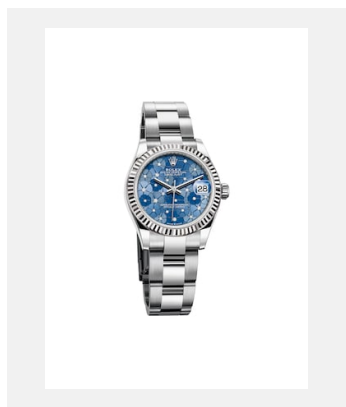

OYSTER PERPETUAL DATEJUST 31

GALLERY

Ref: m278274-0035_2201jva_001-v2

Oyster Perpetual Datejust, 31 mm,
Oystersteel and white gold

Credits: ©Rolex/JVA Studios

Ref: m278274-0035_2201jva_002-v2

Oyster Perpetual Datejust, 31 mm,
Oystersteel and white gold

Credits: ©Rolex/JVA Studios

Ref: m278274-0035_2201ac_002-v2

Oyster Perpetual Datejust, 31 mm,
Oystersteel and white gold

Credits: ©Rolex/Alain Costa

Ref: m278274-0035_2201ac_001-v2

Oyster Perpetual Datejust, 31 mm,
Oystersteel and white gold

Credits: ©Rolex/Alain Costa

Ref: m278274-0035_2201ac_003-v2

Oyster Perpetual Datejust, 31 mm,
Oystersteel and white gold

Credits: ©Rolex/Alain Costa

Ref: m278274-0035_2201ac_004-v2

Oyster Perpetual Datejust, 31 mm,
Oystersteel and white gold

Credits: ©Rolex/Alain Costa

Ref: m278274-0035_2201ac_005-v2

Oyster Perpetual Datejust, 31 mm,
Oystersteel and white gold

Credits: ©Rolex/Alain Costa

Contact sheet

OYSTER PERPETUAL DATEJUST 31

MODELS

Ref: m278274-0035_PK13_001