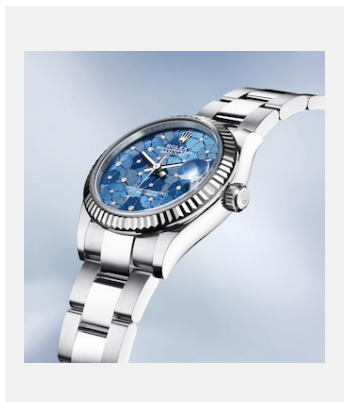

OYSTER PERPETUAL DATEJUST 31

GALLERY

Ref: m278274-0035_2201jva_001-v2

Oyster Perpetual Datejust, 31 mm,
Oystersteel and white gold

Credits: ©Rolex/JVA Studios

Ref: m278274-0035_2201jva_002-v2

Oyster Perpetual Datejust, 31 mm,
Oystersteel and white gold

Credits: ©Rolex/JVA Studios

Ref: m278274-0035_2201ac_002-v2

Oyster Perpetual Datejust, 31 mm,
Oystersteel and white gold

Credits: ©Rolex/Alain Costa

Ref: m278274-0035_2201ac_001-v2

Oyster Perpetual Datejust, 31 mm,
Oystersteel and white gold

Credits: ©Rolex/Alain Costa

Ref: m278274-0035_2201ac_003-v2

Oyster Perpetual Datejust, 31 mm,
Oystersteel and white gold

Credits: ©Rolex/Alain Costa

Ref: m278274-0035_2201ac_004-v2

Oyster Perpetual Datejust, 31 mm,
Oystersteel and white gold

Credits: ©Rolex/Alain Costa

Ref: m278274-0035_2201ac_005-v2

Oyster Perpetual Datejust, 31 mm,
Oystersteel and white gold

Credits: ©Rolex/Alain Costa

Contact sheet

OYSTER PERPETUAL DATEJUST 31

MODELS

Ref: m278274-0035_PK13_001