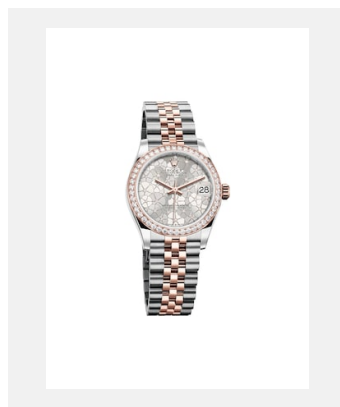

Ref: m278381rbr-0032_PK13_001

Datejust 31

Credits: © Rolex