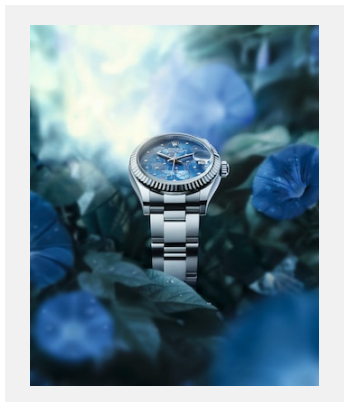

OYSTER PERPETUAL DATEJUST 31

GALLERY

Ref: m278274-0035_2201jva_001-v2

Oyster Perpetual Datejust, 31 mm,
Oystersteel and white gold

Credits: ©Rolex/JVA Studios

Ref: m278274-0035_2201jva_002-v2

Oyster Perpetual Datejust, 31 mm,
Oystersteel and white gold

Credits: ©Rolex/JVA Studios

Ref: m278274-0035_2201ac_002-v2

Oyster Perpetual Datejust, 31 mm,
Oystersteel and white gold

Credits: ©Rolex/Alain Costa

Ref: m278274-0035_2201ac_001-v2

Oyster Perpetual Datejust, 31 mm,
Oystersteel and white gold

Credits: ©Rolex/Alain Costa

Ref: m278274-0035_2201ac_003-v2

Oyster Perpetual Datejust, 31 mm,
Oystersteel and white gold

Credits: ©Rolex/Alain Costa

Ref: m278274-0035_2201ac_004-v2

Oyster Perpetual Datejust, 31 mm,
Oystersteel and white gold