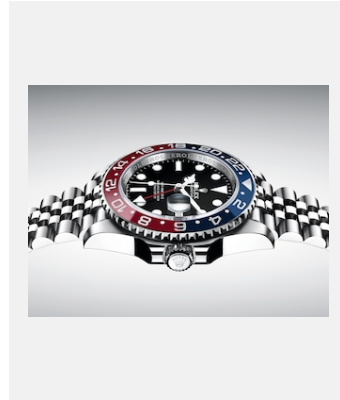

Ref: 3_m126710bro-0001_1801ac_003

GMT-MASTER II - OYSTERSTEEL

Credits: © Rolex/Alain Costa