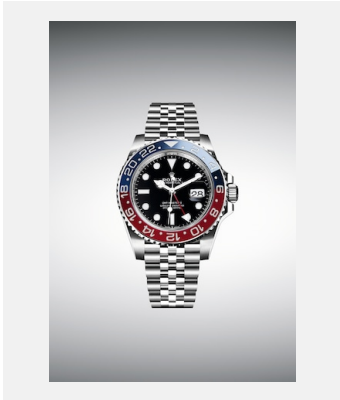

Contact sheet

GMT-MASTER II

VISUALS

Ref: 1_m126710bro-0001_1801ac_001

GMT-MASTER II - OYSTERSTEEL

Credits: © Rolex/Alain Costa

Ref: 2_m126710bro-0001_1801ac_002

GMT-MASTER II - OYSTERSTEEL