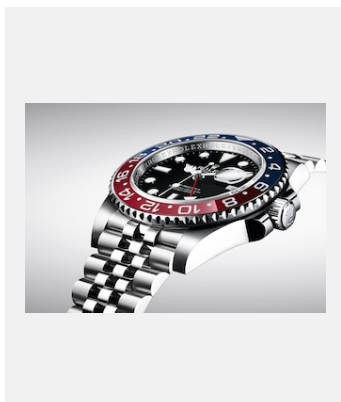

Ref: 6_m126710bro-0001_1801ac_006

GMT-MASTER II - OYSTERSTEEL

Credits: © Rolex/Alain Costa