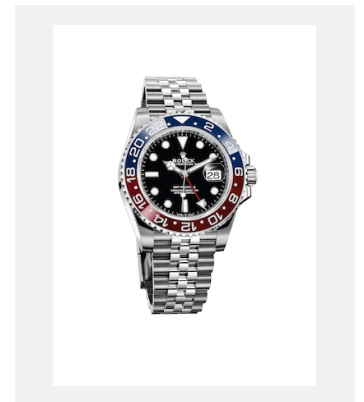

Ref: 8_m126710bro-0001_pk13_001

GMT-MASTER II - OYSTERSTEEL

Credits: © Rolex/Claude Bossel