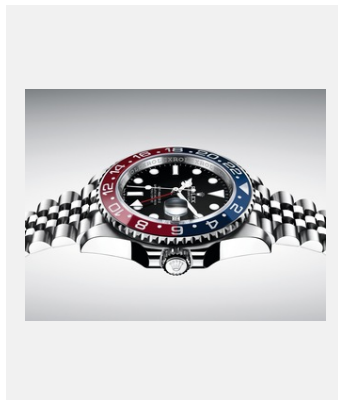

Ref: 3_m126710bro-0001_1801ac_003

GMT-MASTER II - OYSTERSTEEL

Credits: © Rolex/Alain Costa