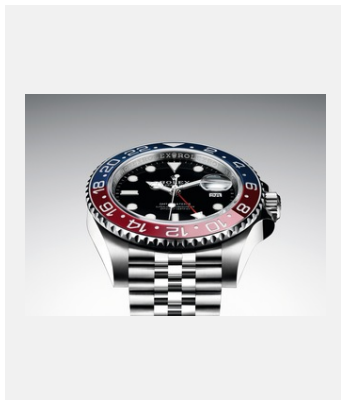

Contact sheet

GMT-MASTER II

VISUALS

Ref: 1_m126710bro-0001_1801ac_001

GMT-MASTER II - OYSTERSTEEL

Credits: © Rolex/Alain Costa

Ref: 2_m126710bro-0001_1801ac_002

GMT-MASTER II - OYSTERSTEEL