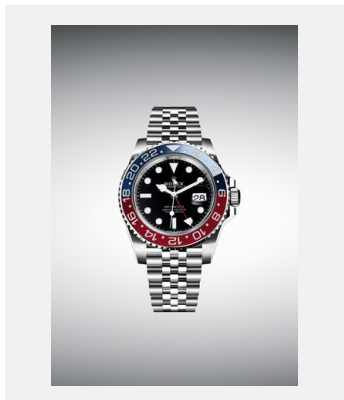

Contact sheet

GMT-MASTER II

VISUALS

Ref: 1_m126710bro-0001_1801ac_001

GMT-MASTER II - OYSTERSTEEL

Credits: © Rolex/Alain Costa

Ref: 2_m126710bro-0001_1801ac_002

GMT-MASTER II - OYSTERSTEEL