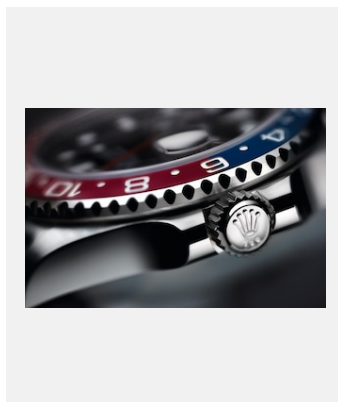

Ref: 7_m126710bro-0001_1801ac_007

GMT-MASTER II - OYSTERSTEEL

Credits: © Rolex/Alain Costa