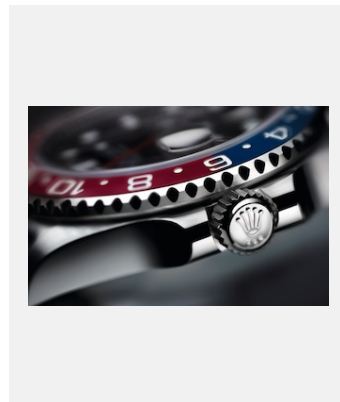

Ref: 7_m126710bro-0001_1801ac_007

GMT-MASTER II - OYSTERSTEEL

Credits: © Rolex/Alain Costa