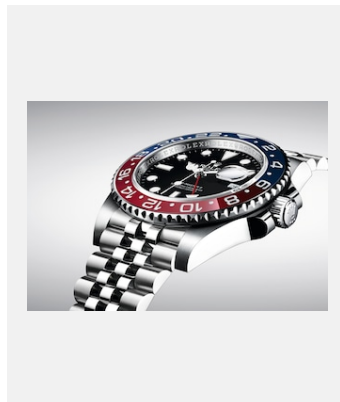

Ref: 6_m126710bro-0001_1801ac_006

GMT-MASTER II - OYSTERSTEEL

Credits: © Rolex/Alain Costa