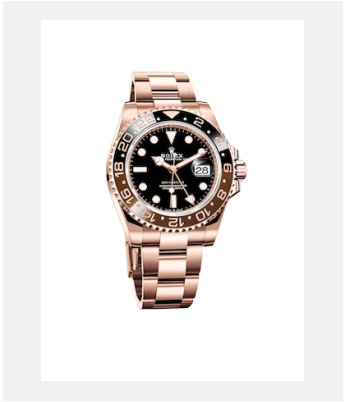

Contact sheet

GMT-MASTER II

Ref: 9_m126715chnr-0001_pk13_001

GMT-MASTER II - 18 CT EVEROSE
GOLD

Credits: © Rolex/Claude Bossel