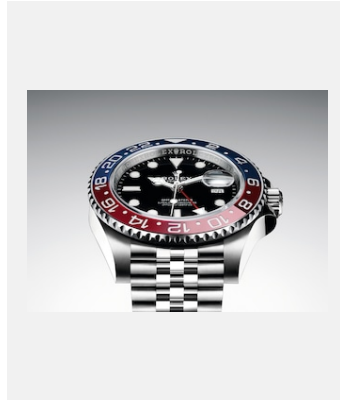

Contact sheet

GMT-MASTER II

VISUALS

Ref: 1_m126710bro-0001_1801ac_001

GMT-MASTER II - OYSTERSTEEL

Credits: © Rolex/Alain Costa

Ref: 2_m126710bro-0001_1801ac_002

GMT-MASTER II - OYSTERSTEEL