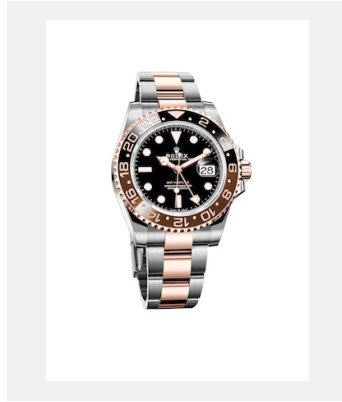

Contact sheet

GMT-MASTER II

VISUALS

Ref: 1_m126710bro-0001_1801ac_001

GMT-MASTER II - OYSTERSTEEL

Credits: © Rolex/Alain Costa

Ref: 2_m126710bro-0001_1801ac_002

GMT-MASTER II - OYSTERSTEEL

GMT-MASTER II - 18 CT EVEROSE
GOLD

Credits: © Rolex/Claude Bossel

Ref: 10_m126711chnr-0002_pk13_001

GMT-MASTER II - EVEROSE
ROLESOR

Credits: © Rolex/Rolex