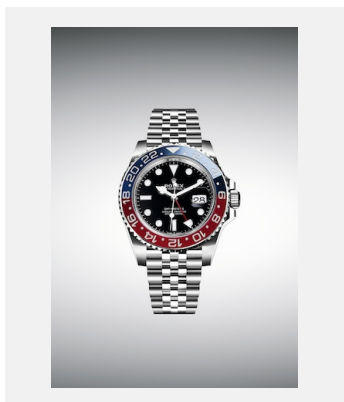

版權頁
GMT-MASTER II

圖片

編碼: 1_m126710blo-0001_1801ac_001

GMT-MASTER II - OYSTERSTEEL

鳴謝: © Rolex/Alain Costa

編碼: 2_m126710blo-0001_1801ac_002

GMT-MASTER II - OYSTERSTEEL

鳴謝: © Rolex/Alain Costa

編碼: 3_m126710blo-0001_1801ac_003

GMT-MASTER II - OYSTERSTEEL

鳴謝: © Rolex/Alain Costa

編碼: 4_m126710blo-0001_1801ac_004

GMT-MASTER II - OYSTERSTEEL

鳴謝: © Rolex/Alain Costa

編碼: 5_m126710blo-0001_1801ac_005

GMT-MASTER II - OYSTERSTEEL

GMT-MASTER II - OYSTERSTEEL

鳴謝: © Rolex/Claude Bossel

版權頁

GMT-MASTER II

編碼: 9_m126715chnr-0001_pk13_001

GMT-MASTER II - 18 CT EVEROSE
GOLD

鳴謝: © Rolex/Claude Bossel

編碼: 10_m126711chnr-0002_pk13_001