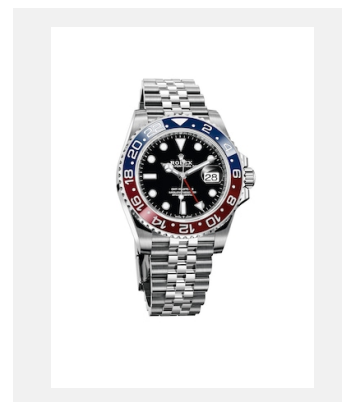

編碼: 8_m126710blo-0001_pk13_001

GMT-MASTER II - OYSTERSTEEL

鳴謝: © Rolex/Claude Bossel