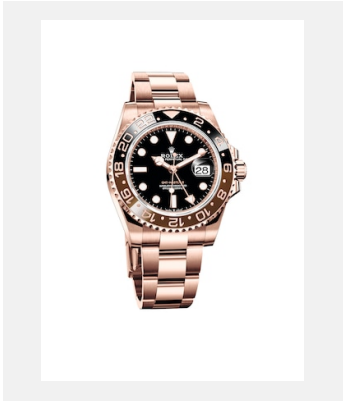

鳴謝: © Rolex/Alain Costa

編碼: 6_m126710blo-0001_1801ac_006

GMT-MASTER II - OYSTERSTEEL

鳴謝: © Rolex/Alain Costa

編碼: 7_m126710blo-0001_1801ac_007

GMT-MASTER II - OYSTERSTEEL

鳴謝: © Rolex/Alain Costa

編碼: 8_m126710blo-0001_pk13_001

GMT-MASTER II - OYSTERSTEEL

鳴謝: © Rolex/Claude Bossel

版權頁

GMT-MASTER II

編碼: 9_m126715chnr-0001_pk13_001

GMT-MASTER II - 18 CT EVEROSE
GOLD

鳴謝: © Rolex/Claude Bossel

編碼: 10_m126711chnr-0002_pk13_001