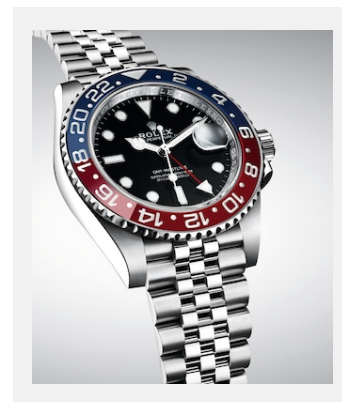

編碼: 4_m126710blo-0001_1801ac_004

GMT-MASTER II - OYSTERSTEEL

鳴謝: © Rolex/Alain Costa