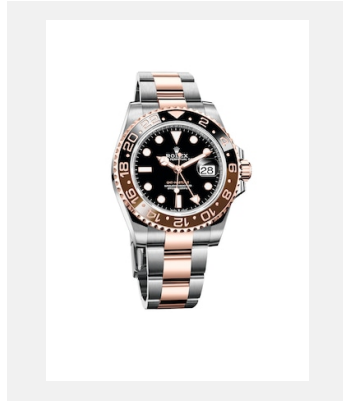

GMT-MASTER II - OYSTERSTEEL

鳴謝: © Rolex/Claude Bossel

版權頁

GMT-MASTER II

編碼: 9_m126715chnr-0001_pk13_001

GMT-MASTER II - 18 CT EVEROSE
GOLD

鳴謝: © Rolex/Claude Bossel

編碼: 10_m126711chnr-0002_pk13_001