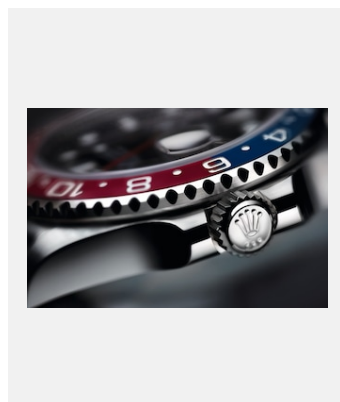

編碼: 7_m126710blo-0001_1801ac_007

GMT-MASTER II - OYSTERSTEEL

鳴謝: © Rolex/Alain Costa