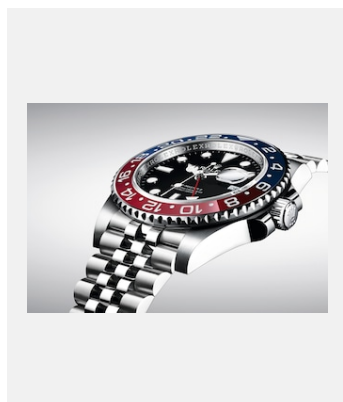

編碼: 6_m126710blo-0001_1801ac_006

GMT-MASTER II - OYSTERSTEEL

鳴謝: © Rolex/Alain Costa