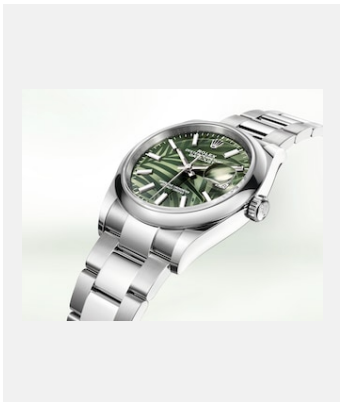

Contact sheet

DATEJUST 36

GALLERY

Ref: m126200-0020_2101uf_001

Oyster Perpetual Datejust 36, 36 mm,
Oystersteel

Credits: © Rolex/Ulysse Fréchetin

Ref: m126233-0039_2101uf_001

Oyster Perpetual Datejust 36, 36 mm,
yellow Rolesor

Credits: © Rolex/Ulysse Fréchetin

Ref: m126200-0020_2101uf_002

Oyster Perpetual Datejust 36, 36 mm,
Oystersteel

Credits: © Rolex/Ulysse Fréchetin

Ref: m126233-0039_2101uf_002

Oyster Perpetual Datejust 36, 36 mm,
yellow Rolesor

Credits: © Rolex/Ulysse Fréchetin

Ref: m126200-0020_2101uf_003

Oyster Perpetual Datejust 36, 36 mm,
Oystersteel

Credits: © Rolex/Ulysse Fréchetin

Ref: m126233-0039_2101uf_003

Oyster Perpetual Datejust 36, 36 mm,
yellow Rolesor

Credits: © Rolex/Ulysse Fréchetin

Ref: m126233-0039_2101uf_004

Oyster Perpetual Datejust 36, 36 mm,
yellow Rolesor

Credits: © Rolex/Ulysse Fréchetin

Ref: m126200-0020_2101uf_004

Oyster Perpetual Datejust 36, 36 mm,
Oystersteel