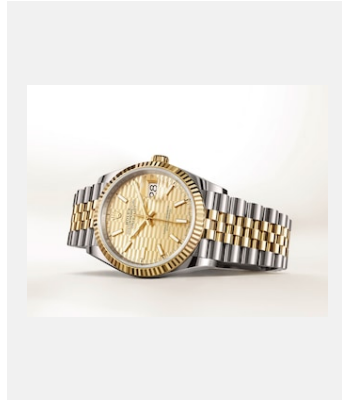

Contact sheet

DATEJUST 36

GALLERY

Ref: m126200-0020_2101uf_001

Oyster Perpetual Datejust 36, 36 mm,
Oystersteel

Credits: © Rolex/Ulysse Fréchetin

Ref: m126233-0039_2101uf_001

Oyster Perpetual Datejust 36, 36 mm,
yellow Rolesor

Credits: © Rolex/Ulysse Fréchetin

Ref: m126200-0020_2101uf_002

Oyster Perpetual Datejust 36, 36 mm,
Oystersteel

Credits: © Rolex/Ulysse Fréchetin

Ref: m126233-0039_2101uf_002

Oyster Perpetual Datejust 36, 36 mm,
yellow Rolesor

Credits: © Rolex/Ulysse Fréchetin

Ref: m126200-0020_2101uf_003

Oyster Perpetual Datejust 36, 36 mm,
Oystersteel

Credits: © Rolex/Ulysse Fréchetin

Ref: m126233-0039_2101uf_003

Oyster Perpetual Datejust 36, 36 mm,
yellow Rolesor

Credits: © Rolex/Ulysse Fréchetin

Ref: m126233-0039_2101uf_004

Oyster Perpetual Datejust 36, 36 mm,
yellow Rolesor

Credits: © Rolex/Ulysse Fréchetin

Ref: m126200-0020_2101uf_004

Oyster Perpetual Datejust 36, 36 mm,
Oystersteel