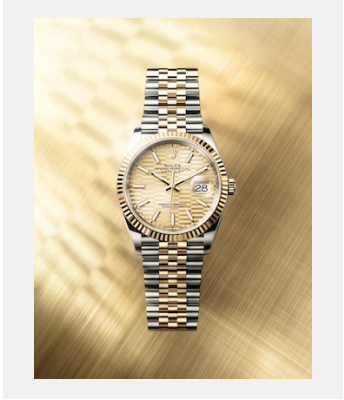

Contact sheet

DATEJUST 36

Ref: m126233-0039_2103jva_001

Oyster Perpetual Datejust 36, 36 mm,
yellow Rolesor

Credits: © Rolex/JVA Studios