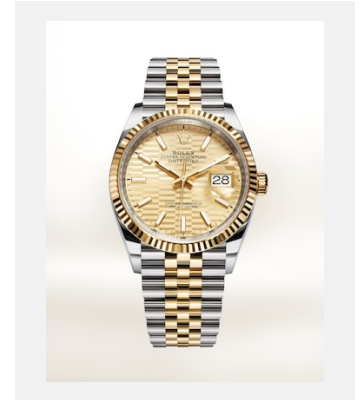

Contact sheet

DATEJUST 36

GALLERY

Ref: m126200-0020_2101uf_001

Oyster Perpetual Datejust 36, 36 mm,
Oystersteel

Credits: © Rolex/Ulysse Fréchetin

Ref: m126233-0039_2101uf_001

Oyster Perpetual Datejust 36, 36 mm,
yellow Rolesor

Credits: © Rolex/Ulysse Fréchetin

Ref: m126200-0020_2101uf_002

Oyster Perpetual Datejust 36, 36 mm,
Oystersteel

Credits: © Rolex/Ulysse Fréchetin

Ref: m126233-0039_2101uf_002

Oyster Perpetual Datejust 36, 36 mm,
yellow Rolesor

Credits: © Rolex/Ulysse Fréchetin

Ref: m126200-0020_2101uf_003

Oyster Perpetual Datejust 36, 36 mm,
Oystersteel

Credits: © Rolex/Ulysse Fréchetin

Ref: m126233-0039_2101uf_003

Oyster Perpetual Datejust 36, 36 mm,
yellow Rolesor