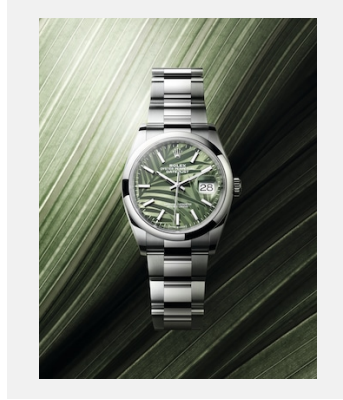

Credits: © Rolex/Ulysse Fréchetin

Contact sheet

DATEJUST 36

Ref: m126233-0039_2103jva_001

Oyster Perpetual Datejust 36, 36 mm,
yellow Rolesor

Credits: © Rolex/JVA Studios

Ref: m126200-0020_2103jva_001

Oyster Perpetual Datejust 36, 36 mm,
Oystersteel

Credits: © Rolex/JVA Studios

Ref: m126233-0039_2103jva_002

Oyster Perpetual Datejust 36, 36 mm,
yellow Rolesor

Credits: © Rolex/JVA Studios

Ref: m126200-0020_2103jva_002

Oyster Perpetual Datejust 36, 36 mm,
Oystersteel