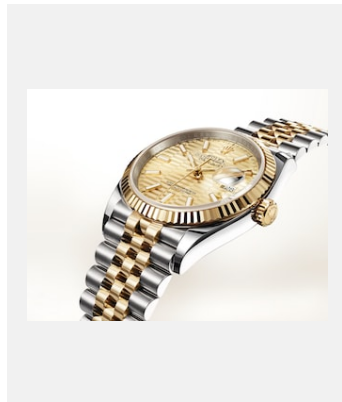

Contact sheet

DATEJUST 36

GALLERY

Ref: m126200-0020_2101uf_001

Oyster Perpetual Datejust 36, 36 mm,
Oystersteel

Credits: © Rolex/Ulysse Fréchetin

Ref: m126233-0039_2101uf_001

Oyster Perpetual Datejust 36, 36 mm,
yellow Rolesor

Credits: © Rolex/Ulysse Fréchetin

Ref: m126200-0020_2101uf_002

Oyster Perpetual Datejust 36, 36 mm,
Oystersteel

Credits: © Rolex/Ulysse Fréchetin

Ref: m126233-0039_2101uf_002

Oyster Perpetual Datejust 36, 36 mm,
yellow Rolesor

Credits: © Rolex/Ulysse Fréchetin

Ref: m126200-0020_2101uf_003

Oyster Perpetual Datejust 36, 36 mm,
Oystersteel

Credits: © Rolex/Ulysse Fréchetin

Ref: m126233-0039_2101uf_003

Oyster Perpetual Datejust 36, 36 mm,
yellow Rolesor

Credits: © Rolex/Ulysse Fréchetin

Ref: m126233-0039_2101uf_004

Oyster Perpetual Datejust 36, 36 mm,
yellow Rolesor

Credits: © Rolex/Ulysse Fréchetin

Ref: m126200-0020_2101uf_004

Oyster Perpetual Datejust 36, 36 mm,
Oystersteel