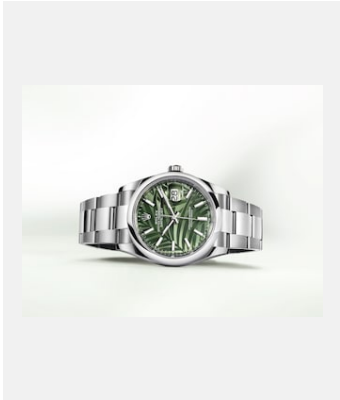

Contact sheet

DATEJUST 36

GALLERY

Ref: m126200-0020_2101uf_001

Oyster Perpetual Datejust 36, 36 mm,
Oystersteel

Credits: © Rolex/Ulysse Fréchetin

Ref: m126233-0039_2101uf_001

Oyster Perpetual Datejust 36, 36 mm,
yellow Rolesor

Credits: © Rolex/Ulysse Fréchetin

Ref: m126200-0020_2101uf_002

Oyster Perpetual Datejust 36, 36 mm,
Oystersteel

Credits: © Rolex/Ulysse Fréchetin

Ref: m126233-0039_2101uf_002

Oyster Perpetual Datejust 36, 36 mm,
yellow Rolesor

Credits: © Rolex/Ulysse Fréchetin

Ref: m126200-0020_2101uf_003

Oyster Perpetual Datejust 36, 36 mm,
Oystersteel

Credits: © Rolex/Ulysse Fréchetin

Ref: m126233-0039_2101uf_003

Oyster Perpetual Datejust 36, 36 mm,
yellow Rolesor

Credits: © Rolex/Ulysse Fréchetin

Ref: m126233-0039_2101uf_004

Oyster Perpetual Datejust 36, 36 mm,
yellow Rolesor

Credits: © Rolex/Ulysse Fréchetin

Ref: m126200-0020_2101uf_004

Oyster Perpetual Datejust 36, 36 mm,
Oystersteel