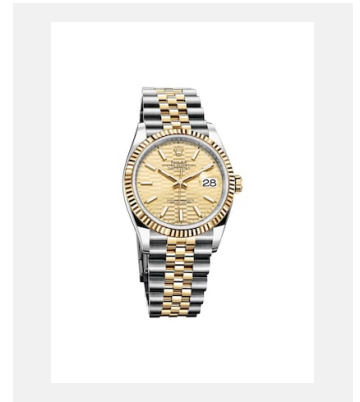

Ref: m126233-0039_PK13_001

Datejust 36

Credits: © Rolex