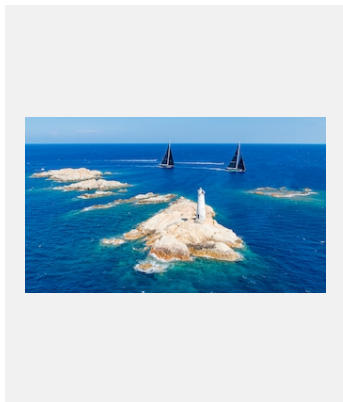

## VISUALS

Ref: 10\_maxi19cb\_40320

RACING IS OFTEN TIGHT AND ALWAYS INTENSE, WITH NO ROOM FOR ERRORS

Credits: © Rolex/Stefano Gattini

Ref: 37\_maxi9cb\_02649

THE MONACI LIGHTHOUSE AND ROCKS FORM ONE THE MOST FAMOUS COURSE MARKS AT THE MAXI YACHT ROLEX CUP