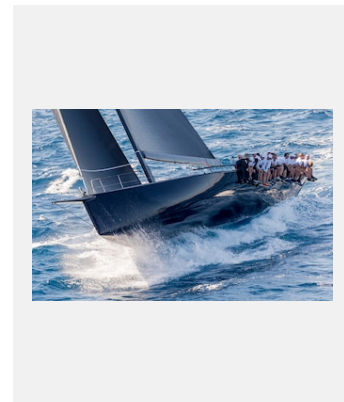

## VISUALS

Ref: 10\_maxi19cb\_40320

RACING IS OFTEN TIGHT AND ALWAYS INTENSE, WITH NO ROOM FOR ERRORS

Credits: © Rolex/Stefano Gattini

Ref: 37\_maxi9cb\_02649

THE MONACI LIGHTHOUSE AND ROCKS FORM ONE THE MOST FAMOUS COURSE MARKS AT THE MAXI YACHT ROLEX CUP

Credits: © Rolex/Carlo Borlenghi

Ref: 11\_maxi9cb\_00665

THE PASSO DELLE BISCE MARKS THE SOUTHERN ENTRANCE TO THE MADDALENA ARCHIPELAGO

Credits: © Rolex/Carlo Borlenghi

Ref: 15\_maxi19cb\_20547

CONDITIONS AT THE MAXI YACHT ROLEX CUP CAN BE DEMANDING FOR YACHTS AND CREW