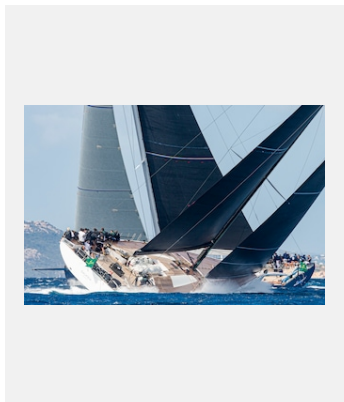

## VISUALS

Ref: 10\_maxi19cb\_40320

RACING IS OFTEN TIGHT AND ALWAYS INTENSE, WITH NO ROOM FOR ERRORS

Credits: © Rolex/Stefano Gattini

Ref: 37\_maxi9cb\_02649

THE MONACI LIGHTHOUSE AND ROCKS FORM ONE THE MOST FAMOUS COURSE MARKS AT THE MAXI YACHT ROLEX CUP