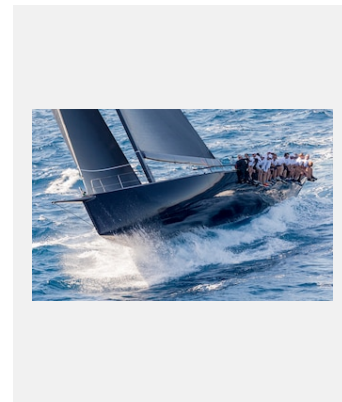

版权页

劳力士超级帆船杯：卓越表现

图片

编码: 10_maxi19cb_40320

RACING IS OFTEN TIGHT AND ALWAYS INTENSE, WITH NO ROOM FOR ERRORS

鸣谢: © Rolex/Stefano Gattini

编码: 37_maxi9cb_02649

THE MONACI LIGHTHOUSE AND ROCKS FORM ONE THE MOST FAMOUS COURSE MARKS AT THE MAXI YACHT ROLEX CUP

鸣谢: © Rolex/Carlo Borlenghi

编码: 11_maxi9cb_00665

THE PASSO DELLE BISCE MARKS THE SOUTHERN ENTRANCE TO THE MADDALENA ARCHIPELAGO

鸣谢: © Rolex/Carlo Borlenghi

编码: 15_maxi19cb_20547

CONDITIONS AT THE MAXI YACHT ROLEX CUP CAN BE DEMANDING FOR YACHTS AND CREW

鸣谢: © Rolex/Carlo Borlenghi

编码: 4_maxi19cb_42941

GOOD BREEZE AND SCENIC COURSES TYPIFY RACING AT THE MAXI YACHT ROLEX CUP

鸣谢: © Rolex/Carlo Borlenghi

版权页

劳力士超级帆船杯：卓越表现

档案

编码: rolex-media-brochure_empty