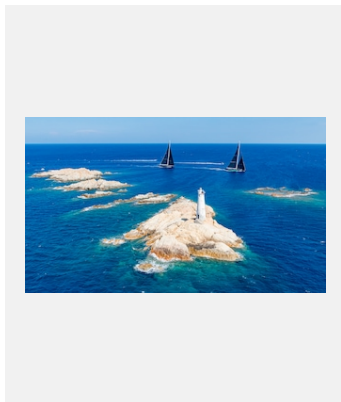

编码: 37_maxi9cb_02649

THE MONACI LIGHTHOUSE AND ROCKS FORM ONE THE MOST FAMOUS COURSE MARKS AT THE MAXI YACHT ROLEX CUP

鸣谢: © Rolex/Carlo Borlenghi