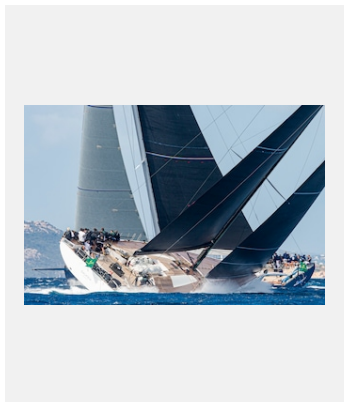

版权页

劳力士超级帆船杯：卓越表现

图片

编码: 10_maxi19cb_40320

RACING IS OFTEN TIGHT AND ALWAYS INTENSE, WITH NO ROOM FOR ERRORS

鸣谢: © Rolex/Stefano Gattini

编码: 37_maxi9cb_02649

THE MONACI LIGHTHOUSE AND ROCKS FORM ONE THE MOST FAMOUS COURSE MARKS AT THE MAXI YACHT ROLEX CUP

鸣谢: © Rolex/Carlo Borlenghi

编码: 11_maxi9cb_00665

THE PASSO DELLE BISCE MARKS THE SOUTHERN ENTRANCE TO THE MADDALENA ARCHIPELAGO

鸣谢: © Rolex/Carlo Borlenghi

编码: 15_maxi19cb_20547

CONDITIONS AT THE MAXI YACHT ROLEX CUP CAN BE DEMANDING FOR YACHTS AND CREW