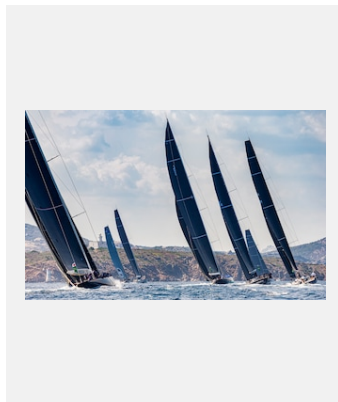

版权页

劳力士超级帆船杯：卓越表现

图片

编码: 10_maxi19cb_40320

RACING IS OFTEN TIGHT AND ALWAYS INTENSE, WITH NO ROOM FOR ERRORS

鸣谢: © Rolex/Stefano Gattini

编码: 37_maxi9cb_02649

THE MONACI LIGHTHOUSE AND ROCKS FORM ONE THE MOST FAMOUS COURSE MARKS AT THE MAXI YACHT ROLEX CUP

鸣谢: © Rolex/Carlo Borlenghi

编码: 11_maxi9cb_00665

THE PASSO DELLE BISCE MARKS THE SOUTHERN ENTRANCE TO THE MADDALENA ARCHIPELAGO

鸣谢: © Rolex/Carlo Borlenghi

编码: 15_maxi19cb_20547

CONDITIONS AT THE MAXI YACHT ROLEX CUP CAN BE DEMANDING FOR YACHTS AND CREW