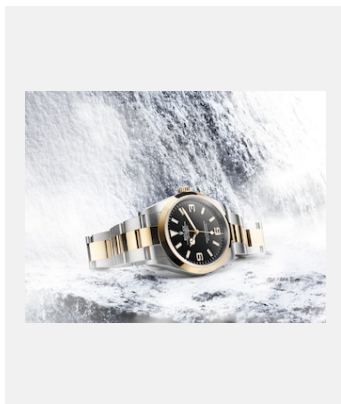

Contact sheet

EXPLORER

GALLERY

Ref: m124273-0001_2101uf_001

Oyster Perpetual Explorer, 36 mm,
yellow Rolesor

Credits: ©Rolex/Ulysse Fréchélin

Ref: m124273-0001_2101uf_002

Oyster Perpetual Explorer, 36 mm,
yellow Rolesor

Credits: ©Rolex/Ulysse Fréchélin

Ref: m124273-0001_2101uf_003

Oyster Perpetual Explorer, 36 mm,
yellow Rolesor

Credits: ©Rolex/Ulysse Fréchélin

Ref: m124273-0001_2101uf_006

Oyster Perpetual Explorer, 36 mm,
yellow Rolesor

Credits: ©Rolex/Ulysse Fréchélin

Ref: m124273-0001_2103jva_001

Oyster Perpetual Explorer, 36 mm,
yellow Rolesor

Credits: ©Rolex/JVA Studios

Ref: m124273-0001_2103jva_002

Oyster Perpetual Explorer, 36 mm,
yellow Rolesor