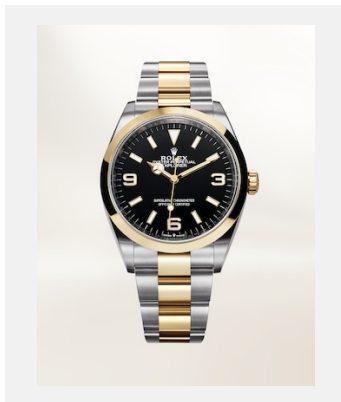

Contact sheet

EXPLORER

GALLERY

Ref: m124273-0001_2101uf_001

Oyster Perpetual Explorer, 36 mm,
yellow Rolesor

Credits: ©Rolex/Ulysse Fréchélin

Ref: m124273-0001_2101uf_002

Oyster Perpetual Explorer, 36 mm,
yellow Rolesor

Credits: ©Rolex/Ulysse Fréchélin

Ref: m124273-0001_2101uf_003

Oyster Perpetual Explorer, 36 mm,
yellow Rolesor

Credits: ©Rolex/Ulysse Fréchélin

Ref: m124273-0001_2101uf_006

Oyster Perpetual Explorer, 36 mm,
yellow Rolesor

Credits: ©Rolex/Ulysse Fréchélin

Ref: m124273-0001_2103jva_001

Oyster Perpetual Explorer, 36 mm,
yellow Rolesor

Credits: ©Rolex/JVA Studios

Ref: m124273-0001_2103jva_002

Oyster Perpetual Explorer, 36 mm,
yellow Rolesor