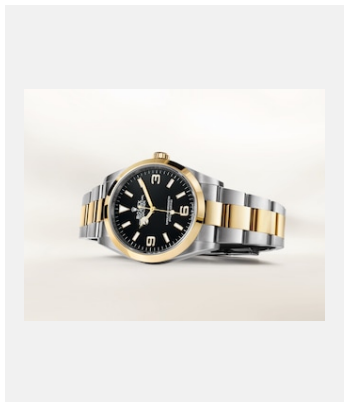

Contact sheet

EXPLORER

GALLERY

Ref: m124273-0001_2101uf_001

Oyster Perpetual Explorer, 36 mm,
yellow Rolesor

Credits: ©Rolex/Ulysse Fréchélin

Ref: m124273-0001_2101uf_002

Oyster Perpetual Explorer, 36 mm,
yellow Rolesor

Credits: ©Rolex/Ulysse Fréchélin

Ref: m124273-0001_2101uf_003

Oyster Perpetual Explorer, 36 mm,
yellow Rolesor

Credits: ©Rolex/Ulysse Fréchélin

Ref: m124273-0001_2101uf_006

Oyster Perpetual Explorer, 36 mm,
yellow Rolesor

Credits: ©Rolex/Ulysse Fréchélin

Ref: m124273-0001_2103jva_001

Oyster Perpetual Explorer, 36 mm,
yellow Rolesor

Credits: ©Rolex/JVA Studios

Ref: m124273-0001_2103jva_002

Oyster Perpetual Explorer, 36 mm,
yellow Rolesor