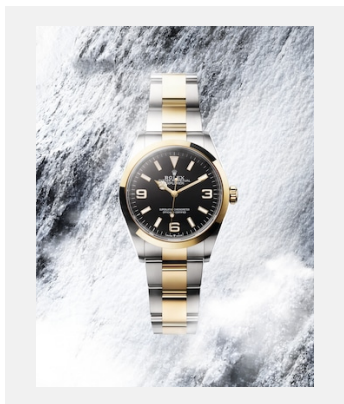

Contact sheet

EXPLORER

GALLERY

Ref: m124273-0001_2101uf_001

Oyster Perpetual Explorer, 36 mm,
yellow Rolesor

Credits: ©Rolex/Ulysse Fréchélin

Ref: m124273-0001_2101uf_002

Oyster Perpetual Explorer, 36 mm,
yellow Rolesor

Credits: ©Rolex/Ulysse Fréchélin

Ref: m124273-0001_2101uf_003

Oyster Perpetual Explorer, 36 mm,
yellow Rolesor

Credits: ©Rolex/Ulysse Fréchélin

Ref: m124273-0001_2101uf_006

Oyster Perpetual Explorer, 36 mm,
yellow Rolesor

Credits: ©Rolex/Ulysse Fréchélin

Ref: m124273-0001_2103jva_001

Oyster Perpetual Explorer, 36 mm,
yellow Rolesor

Credits: ©Rolex/JVA Studios

Ref: m124273-0001_2103jva_002

Oyster Perpetual Explorer, 36 mm,
yellow Rolesor