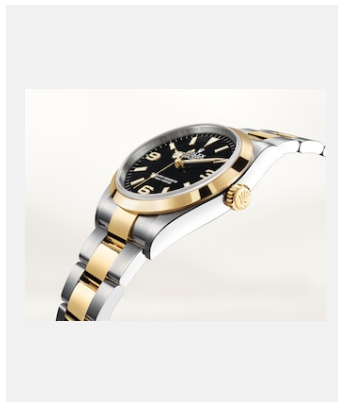

Contact sheet

EXPLORER

GALLERY

Ref: m124273-0001_2101uf_001

Oyster Perpetual Explorer, 36 mm,
yellow Rolesor

Credits: ©Rolex/Ulysse Fréchélin

Ref: m124273-0001_2101uf_002

Oyster Perpetual Explorer, 36 mm,
yellow Rolesor

Credits: ©Rolex/Ulysse Fréchélin

Ref: m124273-0001_2101uf_003

Oyster Perpetual Explorer, 36 mm,
yellow Rolesor

Credits: ©Rolex/Ulysse Fréchélin

Ref: m124273-0001_2101uf_006

Oyster Perpetual Explorer, 36 mm,
yellow Rolesor

Credits: ©Rolex/Ulysse Fréchélin

Ref: m124273-0001_2103jva_001

Oyster Perpetual Explorer, 36 mm,
yellow Rolesor

Credits: ©Rolex/JVA Studios

Ref: m124273-0001_2103jva_002

Oyster Perpetual Explorer, 36 mm,
yellow Rolesor