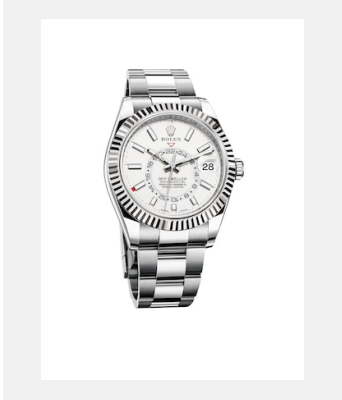

Kontaktabzug
SKY-DWELLER

MODELLE

Ref.: m326934-0001_PK13_001

Sky-Dweller

Foto: © Rolex

Ref.: m326934-0006_PK13_001

Sky-Dweller

Foto: © Rolex

Ref.: m326934-0003_PK13_001

Sky-Dweller

Foto: © Rolex

Ref.: m326933-0010_PK13_001

Sky-Dweller

Foto: © Rolex

Ref.: m326933-0001_PK13_001

Sky-Dweller