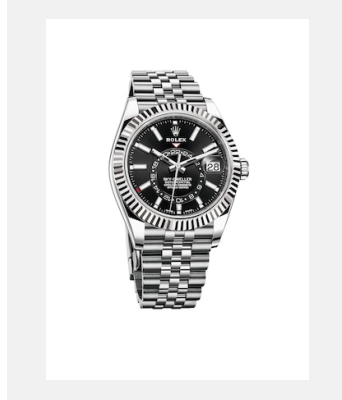

Kontaktabzug
SKY-DWELLER

MODELLE

Ref.: m326934-0001_PK13_001

Sky-Dweller

Foto: © Rolex

Ref.: m326934-0006_PK13_001

Sky-Dweller

Foto: © Rolex

Ref.: m326934-0003_PK13_001

Sky-Dweller

Foto: © Rolex

Ref.: m326933-0010_PK13_001

Sky-Dweller

Foto: © Rolex

Ref.: m326933-0001_PK13_001

Sky-Dweller