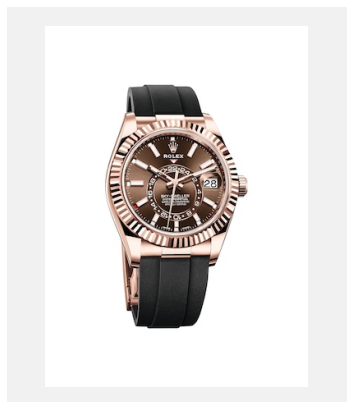

Kontaktabzug
SKY-DWELLER

MODELLE

Ref.: m326934-0001_PK13_001

Sky-Dweller

Foto: © Rolex

Ref.: m326934-0006_PK13_001

Sky-Dweller

Foto: © Rolex

Ref.: m326934-0003_PK13_001

Sky-Dweller

Foto: © Rolex

Ref.: m326933-0010_PK13_001

Sky-Dweller

Foto: © Rolex

Ref.: m326933-0001_PK13_001

Sky-Dweller

Foto: © Rolex

Ref.: m326933-0002_PK13_001

Sky-Dweller

Foto: © Rolex

Ref.: m326238-0009_PK13_001

Sky-Dweller

Foto: © Rolex

Ref.: m326938-0005_PK13_001

Sky-Dweller

Foto: © Rolex

Kontaktabzug

SKY-DWELLER

Ref.: m326235-0005_PK13_001

Sky-Dweller

Foto: © Rolex

Ref.: m326935-0007_PK13_001