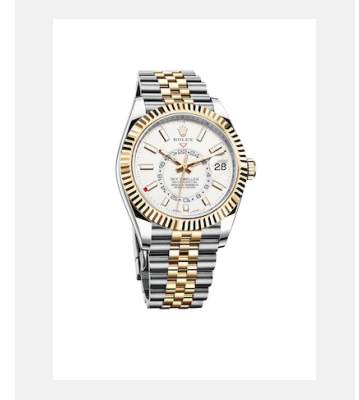

Kontaktabzug
SKY-DWELLER

MODELLE

Ref.: m326934-0001_PK13_001

Sky-Dweller

Foto: © Rolex

Ref.: m326934-0006_PK13_001

Sky-Dweller

Foto: © Rolex

Ref.: m326934-0003_PK13_001

Sky-Dweller

Foto: © Rolex

Ref.: m326933-0010_PK13_001

Sky-Dweller

Foto: © Rolex

Ref.: m326933-0001_PK13_001

Sky-Dweller