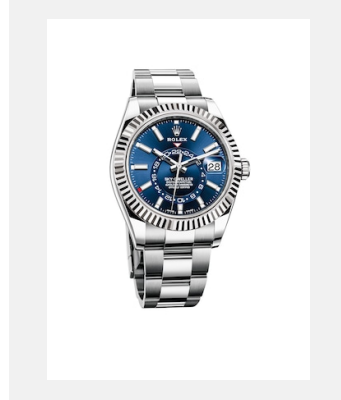

Kontaktabzug
SKY-DWELLER

MODELLE

Ref.: m326934-0001_PK13_001

Sky-Dweller

Foto: © Rolex

Ref.: m326934-0006_PK13_001

Sky-Dweller

Foto: © Rolex

Ref.: m326934-0003_PK13_001

Sky-Dweller

Foto: © Rolex

Ref.: m326933-0010_PK13_001

Sky-Dweller

Foto: © Rolex

Ref.: m326933-0001_PK13_001

Sky-Dweller