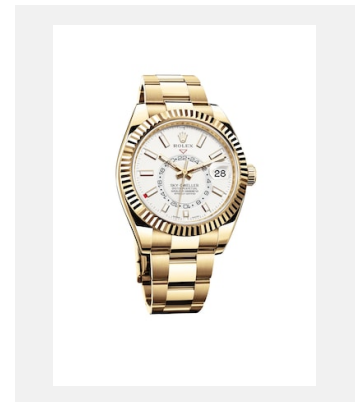

Kontaktabzug
SKY-DWELLER

MODELLE

Ref.: m326934-0001_PK13_001

Sky-Dweller

Foto: © Rolex

Ref.: m326934-0006_PK13_001

Sky-Dweller

Foto: © Rolex

Ref.: m326934-0003_PK13_001

Sky-Dweller

Foto: © Rolex

Ref.: m326933-0010_PK13_001

Sky-Dweller

Foto: © Rolex

Ref.: m326933-0001_PK13_001

Sky-Dweller

Foto: © Rolex

Ref.: m326933-0002_PK13_001

Sky-Dweller

Foto: © Rolex

Ref.: m326238-0009_PK13_001

Sky-Dweller

Foto: © Rolex

Ref.: m326938-0005_PK13_001