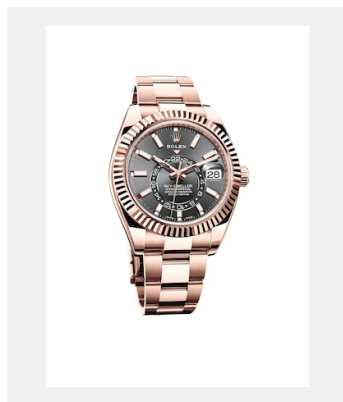

Kontaktabzug
SKY-DWELLER

MODELLE

Ref.: m326934-0001_PK13_001

Sky-Dweller

Foto: © Rolex

Ref.: m326934-0006_PK13_001

Sky-Dweller

Foto: © Rolex

Foto: © Rolex

Ref.: m326933-0002_PK13_001

Sky-Dweller

Foto: © Rolex

Ref.: m326238-0009_PK13_001

Sky-Dweller

Foto: © Rolex

Ref.: m326938-0005_PK13_001

Sky-Dweller

Foto: © Rolex

Kontaktabzug

SKY-DWELLER

Ref.: m326235-0005_PK13_001

Sky-Dweller

Foto: © Rolex

Ref.: m326935-0007_PK13_001

Sky-Dweller

Foto: © Rolex

MODELLE

Ref.: 01_m326934_0003_1711jva_001_r

Oyster Perpetual Sky-Dweller

Foto: © Rolex/Joël Von Allmen

Ref.: 02_m326933-0001_1712jva_001

Oyster Perpetual Sky-Dweller