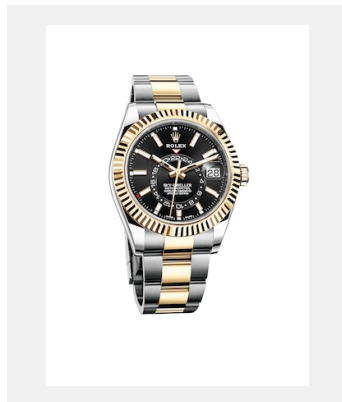

Kontaktabzug
SKY-DWELLER

MODELLE

Ref.: m326934-0001_PK13_001

Sky-Dweller

Foto: © Rolex

Ref.: m326934-0006_PK13_001

Sky-Dweller

Foto: © Rolex

Ref.: m326934-0003_PK13_001

Sky-Dweller

Foto: © Rolex

Ref.: m326933-0010_PK13_001

Sky-Dweller

Foto: © Rolex

Ref.: m326933-0001_PK13_001

Sky-Dweller

Foto: © Rolex

Ref.: m326933-0002_PK13_001

Sky-Dweller

Foto: © Rolex

Ref.: m326238-0009_PK13_001

Sky-Dweller

Foto: © Rolex

Ref.: m326938-0005_PK13_001