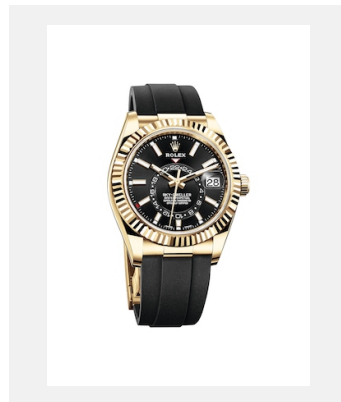

Kontaktabzug
SKY-DWELLER

MODELLE

Ref.: m326934-0001_PK13_001

Sky-Dweller

Foto: © Rolex

Ref.: m326934-0006_PK13_001

Sky-Dweller

Foto: © Rolex

Ref.: m326934-0003_PK13_001

Sky-Dweller

Foto: © Rolex

Ref.: m326933-0010_PK13_001

Sky-Dweller

Foto: © Rolex

Ref.: m326933-0001_PK13_001

Sky-Dweller

Foto: © Rolex

Ref.: m326933-0002_PK13_001

Sky-Dweller

Foto: © Rolex

Ref.: m326238-0009_PK13_001

Sky-Dweller

Foto: © Rolex

Ref.: m326938-0005_PK13_001