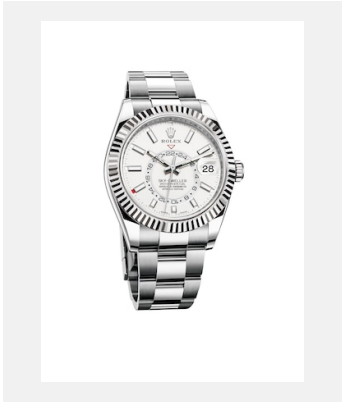

Contact sheet

SKY-DWELLER

MODELS

Ref: m326934-0001_PK13_001

Sky-Dweller

Credits: © Rolex

Ref: m326934-0006_PK13_001

Sky-Dweller

Credits: © Rolex

Ref: m326934-0003_PK13_001

Sky-Dweller

Credits: © Rolex

Ref: m326933-0010_PK13_001

Sky-Dweller

Credits: © Rolex

Ref: m326933-0001_PK13_001