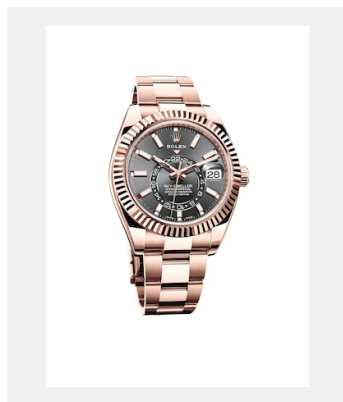

Ref: m326935-0007_PK13_001

Sky-Dweller

Credits: © Rolex

MODELS

Ref: 01_m326934_0003_1711jva_001_r

Oyster Perpetual Sky-Dweller

Credits: © Rolex/Joël Von Allmen

Ref: 02_m326933-0001_1712jva_001