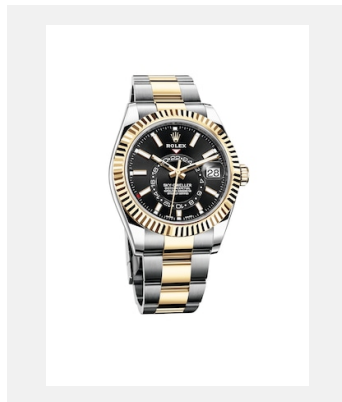

Ref: m326933-0002_PK13_001

Sky-Dweller

Credits: © Rolex