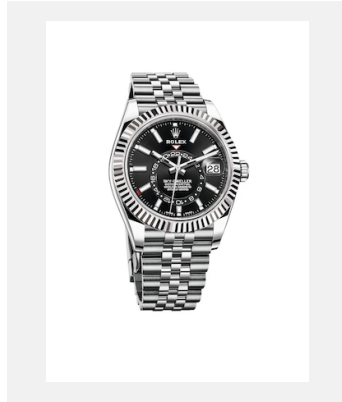

Contact sheet

SKY-DWELLER

MODELS

Ref: m326934-0001_PK13_001

Sky-Dweller

Credits: © Rolex

Ref: m326934-0006_PK13_001

Sky-Dweller