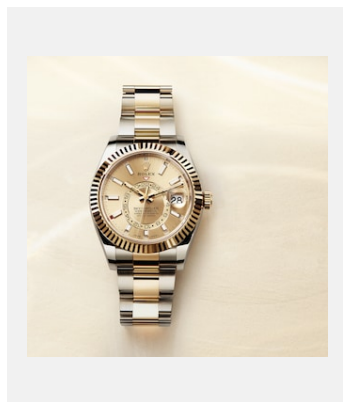

Ref: m326935-0007_PK13_001

Sky-Dweller

Credits: © Rolex

MODELS

Ref: 01_m326934_0003_1711jva_001_r

Oyster Perpetual Sky-Dweller

Credits: © Rolex/Joël Von Allmen

Ref: 02_m326933-0001_1712jva_001