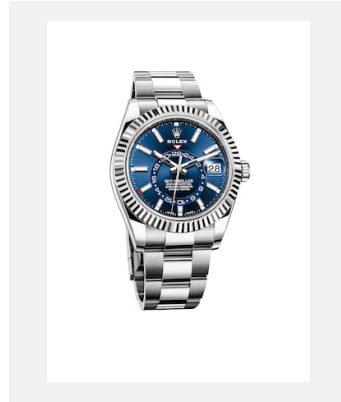

Ref: m326934-0003_PK13_001

Sky-Dweller

Credits: © Rolex