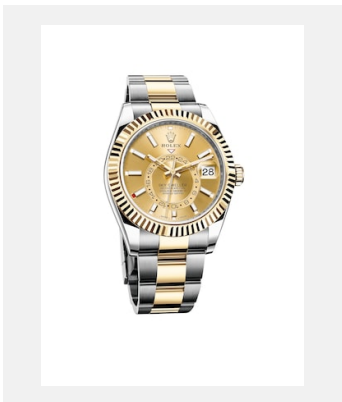

Contact sheet

SKY-DWELLER

MODELS

Ref: m326934-0001_PK13_001

Sky-Dweller

Credits: © Rolex

Ref: m326934-0006_PK13_001

Sky-Dweller

Credits: © Rolex

Ref: m326934-0003_PK13_001

Sky-Dweller

Credits: © Rolex

Ref: m326933-0010_PK13_001

Sky-Dweller

Credits: © Rolex

Ref: m326933-0001_PK13_001

Sky-Dweller

Credits: © Rolex

Ref: m326933-0002_PK13_001

Sky-Dweller

Credits: © Rolex

Ref: m326238-0009_PK13_001

Sky-Dweller

Credits: © Rolex