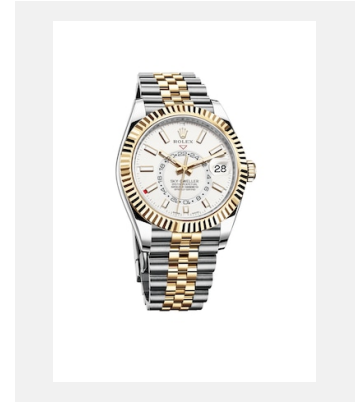

Contact sheet

SKY-DWELLER

MODELS

Ref: m326934-0001_PK13_001

Sky-Dweller

Credits: © Rolex

Ref: m326934-0006_PK13_001

Sky-Dweller

Credits: © Rolex

Ref: m326934-0003_PK13_001

Sky-Dweller

Credits: © Rolex

Ref: m326933-0010_PK13_001

Sky-Dweller

Credits: © Rolex

Ref: m326933-0001_PK13_001