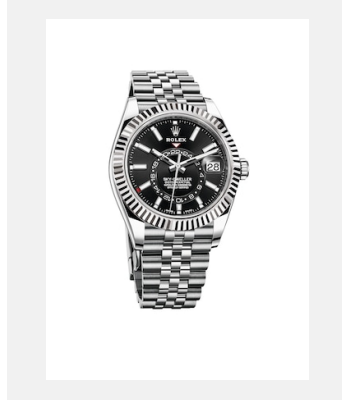

縮圖目錄

SKY-DWELLER

錶款

編碼: m326934-0001_PK13_001

Sky-Dweller

鳴謝: © Rolex

編碼: m326934-0006_PK13_001

Sky-Dweller

鳴謝: © Rolex

編碼: m326934-0003_PK13_001

Sky-Dweller

鳴謝: © Rolex

編碼: m326933-0010_PK13_001

Sky-Dweller

鳴謝: © Rolex

編碼: m326933-0001_PK13_001