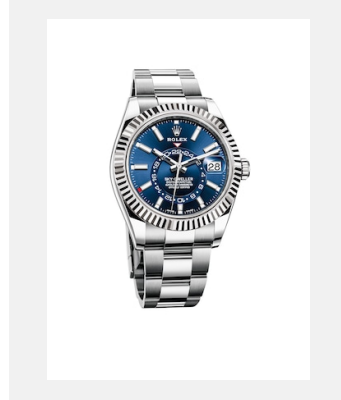

編碼: m326934-0003_PK13_001

Sky-Dweller

鳴謝: © Rolex