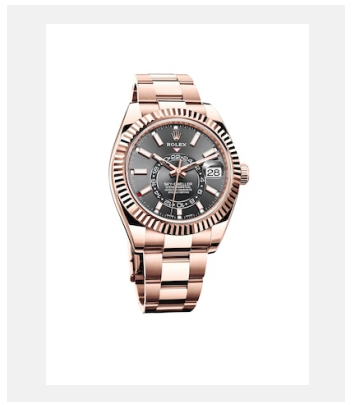

縮圖目錄

SKY-DWELLER

錶款

編碼: m326934-0001_PK13_001

Sky-Dweller

鳴謝: © Rolex

編碼: m326934-0006_PK13_001

Sky-Dweller

編碼: m326938-0005_PK13_001

Sky-Dweller

鳴謝: © Rolex

縮圖目錄

SKY-DWELLER

編碼: m326235-0005_PK13_001

Sky-Dweller

鳴謝: © Rolex

編碼: m326935-0007_PK13_001

Sky-Dweller

鳴謝: © Rolex

錶款

編碼: 01_m326934_0003_1711jva_001_r

Oyster Perpetual Sky-Dweller

鳴謝: © Rolex/Joël Von Allmen

編碼: 02_m326933-0001_1712jva_001