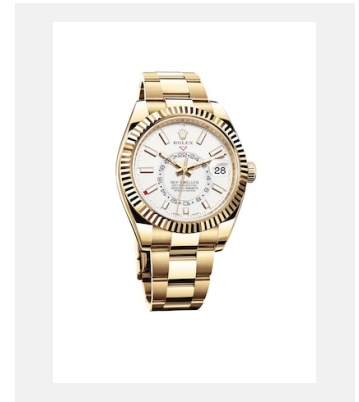

縮圖目錄

SKY-DWELLER

錶款

編碼: m326934-0001_PK13_001

Sky-Dweller

鳴謝: © Rolex

編碼: m326934-0006_PK13_001

Sky-Dweller

Sky-Dweller

鳴謝: © Rolex

編碼: m326933-0002_PK13_001

Sky-Dweller

鳴謝: © Rolex

編碼: m326238-0009_PK13_001

Sky-Dweller

鳴謝: © Rolex

編碼: m326938-0005_PK13_001

Sky-Dweller

鳴謝: © Rolex

縮圖目錄

SKY-DWELLER

編碼: m326235-0005_PK13_001

Sky-Dweller

鳴謝: © Rolex