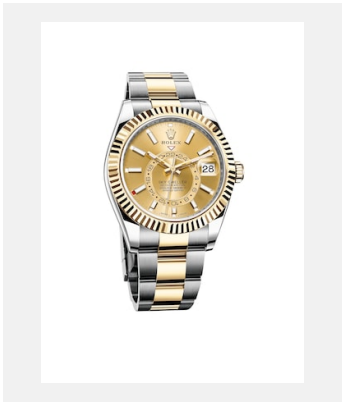

縮圖目錄

SKY-DWELLER

錶款

編碼: m326934-0001_PK13_001

Sky-Dweller

鳴謝: © Rolex

編碼: m326934-0006_PK13_001

Sky-Dweller

鳴謝: © Rolex

編碼: m326934-0003_PK13_001

Sky-Dweller

鳴謝: © Rolex

編碼: m326933-0010_PK13_001

Sky-Dweller

鳴謝: © Rolex

編碼: m326933-0001_PK13_001

Sky-Dweller

鳴謝: © Rolex

編碼: m326933-0002_PK13_001

Sky-Dweller

鳴謝: © Rolex

編碼: m326238-0009_PK13_001

Sky-Dweller

鳴謝: © Rolex