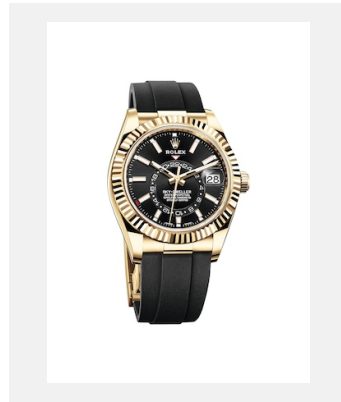

縮圖目錄

SKY-DWELLER

錶款

編碼: m326934-0001_PK13_001

Sky-Dweller

鳴謝: © Rolex

編碼: m326934-0006_PK13_001

Sky-Dweller

Sky-Dweller

鳴謝: © Rolex

編碼: m326933-0002_PK13_001

Sky-Dweller

鳴謝: © Rolex

編碼: m326238-0009_PK13_001

Sky-Dweller

鳴謝: © Rolex