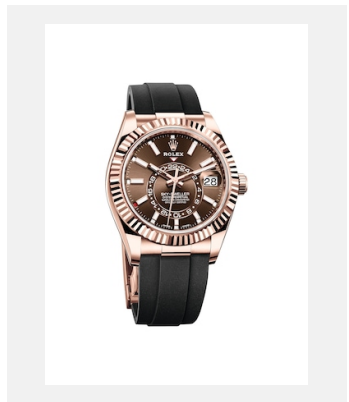

縮圖目錄

SKY-DWELLER

錶款

編碼: m326934-0001_PK13_001

Sky-Dweller

鳴謝: © Rolex

編碼: m326934-0006_PK13_001

Sky-Dweller

Sky-Dweller

鳴謝: © Rolex

編碼: m326933-0002_PK13_001

Sky-Dweller

鳴謝: © Rolex

編碼: m326238-0009_PK13_001

Sky-Dweller

鳴謝: © Rolex

編碼: m326938-0005_PK13_001

Sky-Dweller

鳴謝: © Rolex

縮圖目錄

SKY-DWELLER

編碼: m326235-0005_PK13_001

Sky-Dweller

鳴謝: © Rolex