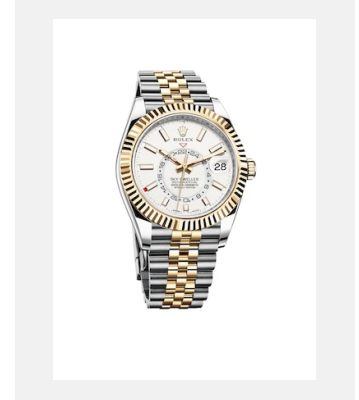

縮圖目錄

SKY-DWELLER

錶款

編碼: m326934-0001_PK13_001

Sky-Dweller

鳴謝: © Rolex

編碼: m326934-0006_PK13_001

Sky-Dweller

鳴謝: © Rolex

編碼: m326934-0003_PK13_001

Sky-Dweller

鳴謝: © Rolex

編碼: m326933-0010_PK13_001

Sky-Dweller

鳴謝: © Rolex

編碼: m326933-0001_PK13_001