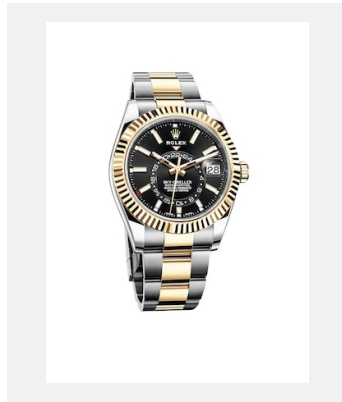

縮圖目錄

SKY-DWELLER

錶款

編碼: m326934-0001_PK13_001

Sky-Dweller

鳴謝: © Rolex

編碼: m326934-0006_PK13_001

Sky-Dweller

鳴謝: © Rolex

編碼: m326934-0003_PK13_001

Sky-Dweller

鳴謝: © Rolex

編碼: m326933-0010_PK13_001

Sky-Dweller

鳴謝: © Rolex

編碼: m326933-0001_PK13_001

Sky-Dweller

鳴謝: © Rolex

編碼: m326933-0002_PK13_001

Sky-Dweller

鳴謝: © Rolex

編碼: m326238-0009_PK13_001

Sky-Dweller

鳴謝: © Rolex