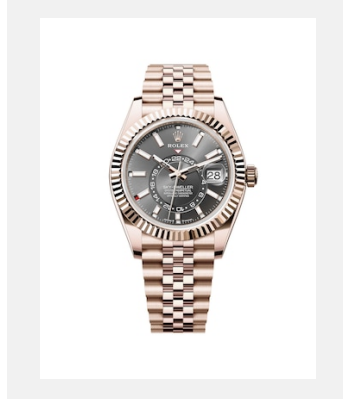

# SKY-DWELLER

# SKY-DWELLER

編碼: m336935-0001

Sky-Dweller

鳴謝: © Rolex

編碼: m336935-0008

Sky-Dweller

鳴謝: © Rolex