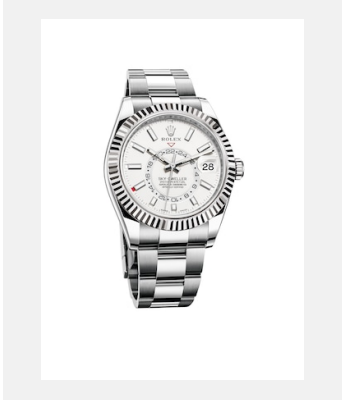

縮圖目錄

SKY-DWELLER

錶款

編碼: m326934-0001_PK13_001

Sky-Dweller

鳴謝: © Rolex

編碼: m326934-0006_PK13_001

Sky-Dweller

鳴謝: © Rolex

編碼: m326934-0003_PK13_001

Sky-Dweller

鳴謝: © Rolex

編碼: m326933-0010_PK13_001

Sky-Dweller

鳴謝: © Rolex

編碼: m326933-0001_PK13_001