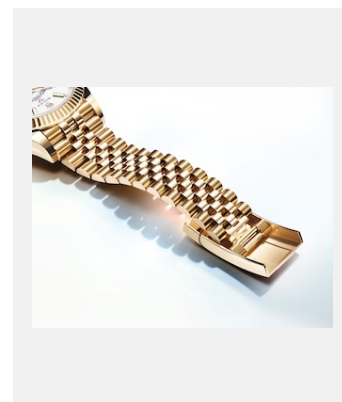

編碼: m336938-0006_2401uf_001

Oyster Perpetual Sky-Dweller

鳴謝: ©Rolex/Ulysse Fréchélin