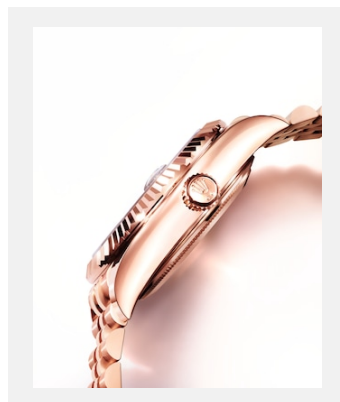

版權頁

OYSTER PERPETUAL SKY-DWELLER

圖片

編碼: m336935-0008_2401jva_001_cmjn

Oyster Perpetual Sky-Dweller

鳴謝: ©Rolex/JVA Studios

編碼: m336935-0008_2401jva_002_cmjn

Oyster Perpetual Sky-Dweller

鳴謝: ©Rolex/JVA Studios

編碼: m336935-0008_2401uf_002

Oyster Perpetual Sky-Dweller

鳴謝: ©Rolex/Ulysse Fréchélin

編碼: m336935-0008_2401uf_001

Oyster Perpetual Sky-Dweller

鳴謝: ©Rolex/Ulysse Fréchélin

編碼: m336938-0006_2401jva_001_cmjn

Oyster Perpetual Sky-Dweller

鳴謝: Oyster Perpetual Sky-Dweller,
42 mm

編碼: m336938-0006_2401jva_002_cmjn

Oyster Perpetual Sky-Dweller

鳴謝: ©Rolex/JVA Studios

編碼: m336938-0006_2401uf_002

Oyster Perpetual Sky-Dweller