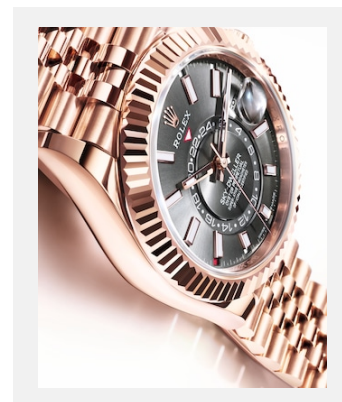

版權頁

OYSTER PERPETUAL SKY-DWELLER

圖片

編碼: m336935-0008_2401jva_001_cmjn

Oyster Perpetual Sky-Dweller

鳴謝: ©Rolex/JVA Studios

編碼: m336935-0008_2401jva_002_cmjn

Oyster Perpetual Sky-Dweller

鳴謝: ©Rolex/JVA Studios

編碼: m336935-0008_2401uf_002

Oyster Perpetual Sky-Dweller

鳴謝: ©Rolex/Ulysse Fréchélin

編碼: m336935-0008_2401uf_001

Oyster Perpetual Sky-Dweller

鳴謝: ©Rolex/Ulysse Fréchélin

編碼: m336938-0006_2401jva_001_cmjn

Oyster Perpetual Sky-Dweller

鳴謝: Oyster Perpetual Sky-Dweller,
42 mm

編碼: m336938-0006_2401jva_002_cmjn

Oyster Perpetual Sky-Dweller

鳴謝: ©Rolex/JVA Studios

編碼: m336938-0006_2401uf_002

Oyster Perpetual Sky-Dweller