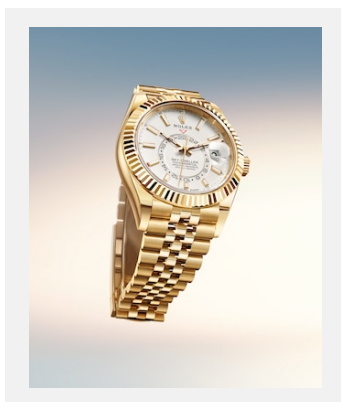

版權頁

OYSTER PERPETUAL SKY-DWELLER

圖片

編碼: m336935-0008_2401jva_001_cmjn

Oyster Perpetual Sky-Dweller

鳴謝: ©Rolex/JVA Studios

編碼: m336935-0008_2401jva_002_cmjn

Oyster Perpetual Sky-Dweller

鳴謝: ©Rolex/JVA Studios

編碼: m336935-0008_2401uf_002

Oyster Perpetual Sky-Dweller

鳴謝: ©Rolex/Ulysse Fréchélin

編碼: m336935-0008_2401uf_001

Oyster Perpetual Sky-Dweller

鳴謝: ©Rolex/Ulysse Fréchélin

編碼: m336938-0006_2401jva_001_cmjn

Oyster Perpetual Sky-Dweller

鳴謝: Oyster Perpetual Sky-Dweller,
42 mm

編碼: m336938-0006_2401jva_002_cmjn

Oyster Perpetual Sky-Dweller

鳴謝: ©Rolex/JVA Studios

編碼: m336938-0006_2401uf_002

Oyster Perpetual Sky-Dweller