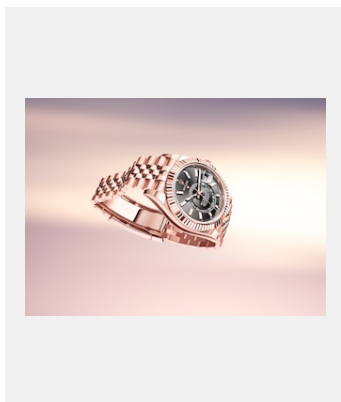

版權頁

OYSTER PERPETUAL SKY-DWELLER

圖片

編碼: m336935-0008_2401jva_001_cmjn

Oyster Perpetual Sky-Dweller

鳴謝: ©Rolex/JVA Studios

編碼: m336935-0008_2401jva_002_cmjn

Oyster Perpetual Sky-Dweller

Oyster Perpetual Sky-Dweller

鳴謝: Oyster Perpetual Sky-Dweller,
42 mm

編碼: m336938-0006_2401jva_002_cmjn

Oyster Perpetual Sky-Dweller

鳴謝: ©Rolex/JVA Studios

編碼: m336938-0006_2401uf_002

Oyster Perpetual Sky-Dweller