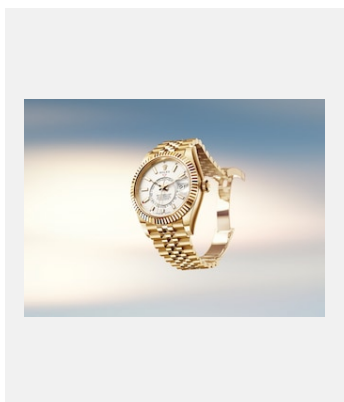

版權頁

OYSTER PERPETUAL SKY-DWELLER

圖片

編碼: m336935-0008_2401jva_001_cmjn

Oyster Perpetual Sky-Dweller

鳴謝: ©Rolex/JVA Studios

編碼: m336935-0008_2401jva_002_cmjn

Oyster Perpetual Sky-Dweller

鳴謝: ©Rolex/JVA Studios

編碼: m336935-0008_2401uf_002

Oyster Perpetual Sky-Dweller

鳴謝: ©Rolex/Ulysse Fréchélin

編碼: m336935-0008_2401uf_001

Oyster Perpetual Sky-Dweller

鳴謝: ©Rolex/Ulysse Fréchélin

編碼: m336938-0006_2401jva_001_cmjn

Oyster Perpetual Sky-Dweller

鳴謝: Oyster Perpetual Sky-Dweller,
42 mm

編碼: m336938-0006_2401jva_002_cmjn

Oyster Perpetual Sky-Dweller

鳴謝: ©Rolex/JVA Studios

編碼: m336938-0006_2401uf_002

Oyster Perpetual Sky-Dweller