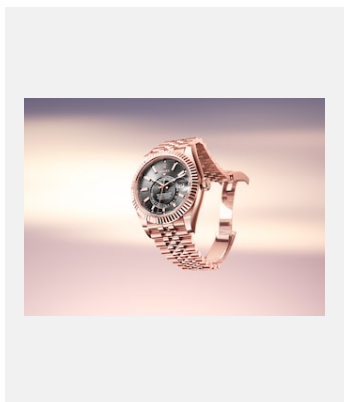

版權頁

OYSTER PERPETUAL SKY-DWELLER

圖片

編碼: m336935-0008_2401jva_001_cmjn

Oyster Perpetual Sky-Dweller

鳴謝: ©Rolex/JVA Studios

編碼: m336935-0008_2401jva_002_cmjn

Oyster Perpetual Sky-Dweller

Oyster Perpetual Sky-Dweller

鳴謝: Oyster Perpetual Sky-Dweller,
42 mm

編碼: m336938-0006_2401jva_002_cmjn

Oyster Perpetual Sky-Dweller

鳴謝: ©Rolex/JVA Studios

編碼: m336938-0006_2401uf_002

Oyster Perpetual Sky-Dweller