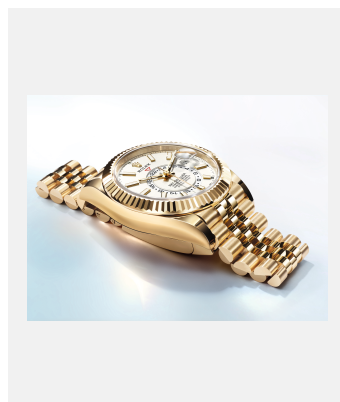

版權頁

OYSTER PERPETUAL SKY-DWELLER

圖片

編碼: m336935-0008_2401jva_001_cmjn

Oyster Perpetual Sky-Dweller

鳴謝: ©Rolex/JVA Studios

編碼: m336935-0008_2401jva_002_cmjn

Oyster Perpetual Sky-Dweller

Oyster Perpetual Sky-Dweller

鳴謝: Oyster Perpetual Sky-Dweller,
42 mm

編碼: m336938-0006_2401jva_002_cmjn

Oyster Perpetual Sky-Dweller

鳴謝: ©Rolex/JVA Studios

編碼: m336938-0006_2401uf_002

Oyster Perpetual Sky-Dweller