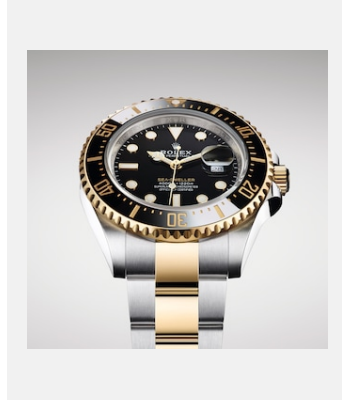

版权页
海使型

图片

编码: 1_m126603-0001_1901ac_001_1

SEA-DWELLER - YELLOW
ROLESOR

鸣谢: © Rolex/©Alain Costa

编码: 2_m126603-0001_1901ac_002

SEA-DWELLER - YELLOW
ROLESOR

鸣谢: © Rolex/©Alain Costa

编码: 3_m126603-0001_1901ac_004

SEA-DWELLER - YELLOW
ROLESOR

鸣谢: © Rolex/©Alain Costa

编码: 4_m126603-0001_1901ac_006

SEA-DWELLER - YELLOW
ROLESOR

鸣谢: © Rolex/©Alain Costa

编码: 5_m126603-0001_1901ac_005

SEA-DWELLER - YELLOW
ROLESOR

鸣谢: © Rolex/©Alain Costa

编码: 6_m126603-0001_1901ac_003

SEA-DWELLER - YELLOW
ROLESOR

鸣谢: © Rolex/©Alain Costa

编码: 7_m126603-0001_1901ac_008

SEA-DWELLER - YELLOW
ROLESOR

鸣谢: © Rolex/Alain Costa

编码: 8_m126603-0001_pk13_001_1