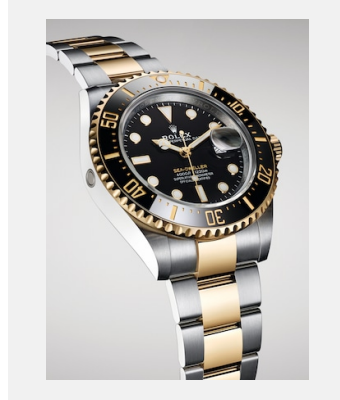

版权页
海使型

图片

编码: 1_m126603-0001_1901ac_001_1

SEA-DWELLER - YELLOW
ROLESOR

鸣谢: © Rolex/©Alain Costa

编码: 2_m126603-0001_1901ac_002

SEA-DWELLER - YELLOW
ROLESOR

鸣谢: © Rolex/©Alain Costa

编码: 3_m126603-0001_1901ac_004

SEA-DWELLER - YELLOW
ROLESOR

鸣谢: © Rolex/©Alain Costa

编码: 4_m126603-0001_1901ac_006

SEA-DWELLER - YELLOW
ROLESOR

鸣谢: © Rolex/©Alain Costa

编码: 5_m126603-0001_1901ac_005

SEA-DWELLER - YELLOW
ROLESOR

鸣谢: © Rolex/©Alain Costa

编码: 6_m126603-0001_1901ac_003

SEA-DWELLER - YELLOW
ROLESOR

鸣谢: © Rolex/©Alain Costa

编码: 7_m126603-0001_1901ac_008

SEA-DWELLER - YELLOW
ROLESOR

鸣谢: © Rolex/Alain Costa

编码: 8_m126603-0001_pk13_001_1