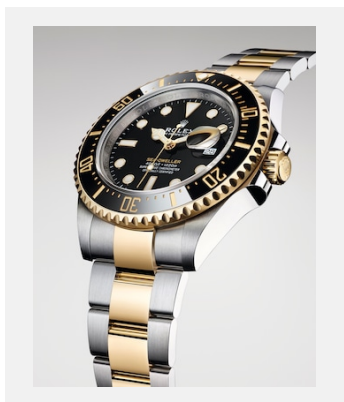

版权页  
海使型

图片

编码: 1\_m126603-0001\_1901ac\_001\_1

SEA-DWELLER - YELLOW  
ROLESOR

鸣谢: © Rolex/©Alain Costa

编码: 2\_m126603-0001\_1901ac\_002

SEA-DWELLER - YELLOW  
ROLESOR

鸣谢: © Rolex/©Alain Costa

编码: 3\_m126603-0001\_1901ac\_004

SEA-DWELLER - YELLOW  
ROLESOR

鸣谢: © Rolex/©Alain Costa

编码: 4\_m126603-0001\_1901ac\_006

SEA-DWELLER - YELLOW  
ROLESOR

鸣谢: © Rolex/©Alain Costa

编码: 5\_m126603-0001\_1901ac\_005

SEA-DWELLER - YELLOW  
ROLESOR

鸣谢: © Rolex/©Alain Costa

编码: 6\_m126603-0001\_1901ac\_003

SEA-DWELLER - YELLOW  
ROLESOR

鸣谢: © Rolex/©Alain Costa

编码: 7\_m126603-0001\_1901ac\_008

SEA-DWELLER - YELLOW  
ROLESOR