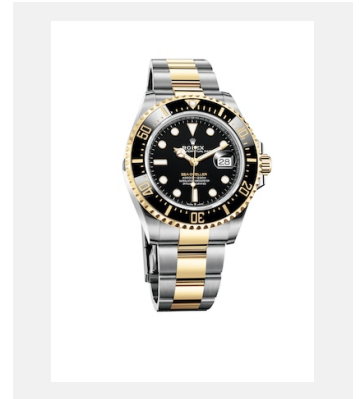

版权页
海使型

图片

编码: 1_m126603-0001_1901ac_001_1

SEA-DWELLER - YELLOW
ROLESOR

鸣谢: © Rolex/©Alain Costa

编码: 2_m126603-0001_1901ac_002

SEA-DWELLER - YELLOW
ROLESOR

鸣谢: © Rolex/©Alain Costa

编码: 3_m126603-0001_1901ac_004

SEA-DWELLER - YELLOW
ROLESOR

鸣谢: © Rolex/©Alain Costa

编码: 4_m126603-0001_1901ac_006

SEA-DWELLER - YELLOW
ROLESOR

鸣谢: © Rolex/©Alain Costa

编码: 5_m126603-0001_1901ac_005

SEA-DWELLER - YELLOW
ROLESOR

鸣谢: © Rolex/©Alain Costa

编码: 6_m126603-0001_1901ac_003

SEA-DWELLER - YELLOW
ROLESOR

鸣谢: © Rolex/©Alain Costa

编码: 7_m126603-0001_1901ac_008

SEA-DWELLER - YELLOW
ROLESOR

鸣谢: © Rolex/Alain Costa

编码: 8_m126603-0001_pk13_001_1