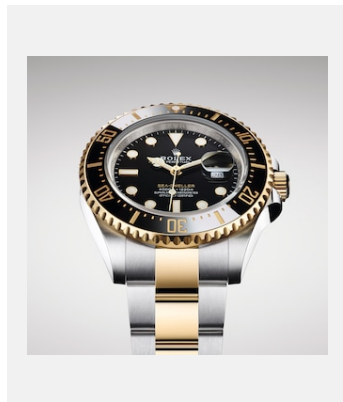

版权页  
海使型

图片

编码: 1\_m126603-0001\_1901ac\_001\_1

SEA-DWELLER - YELLOW  
ROLESOR

鸣谢: © Rolex/©Alain Costa

编码: 2\_m126603-0001\_1901ac\_002

SEA-DWELLER - YELLOW  
ROLESOR

鸣谢: © Rolex/©Alain Costa

编码: 3\_m126603-0001\_1901ac\_004

SEA-DWELLER - YELLOW  
ROLESOR

鸣谢: © Rolex/©Alain Costa

编码: 4\_m126603-0001\_1901ac\_006

SEA-DWELLER - YELLOW  
ROLESOR

鸣谢: © Rolex/©Alain Costa

编码: 5\_m126603-0001\_1901ac\_005

SEA-DWELLER - YELLOW  
ROLESOR

鸣谢: © Rolex/©Alain Costa

编码: 6\_m126603-0001\_1901ac\_003

SEA-DWELLER - YELLOW  
ROLESOR

鸣谢: © Rolex/©Alain Costa

编码: 7\_m126603-0001\_1901ac\_008

SEA-DWELLER - YELLOW  
ROLESOR