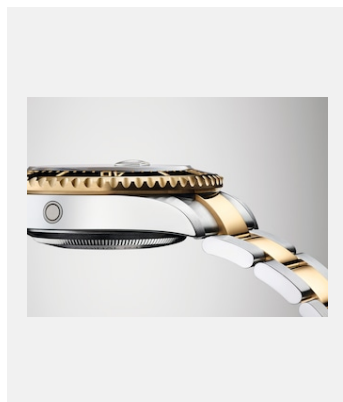

版权页  
海使型

图片

编码: 1\_m126603-0001\_1901ac\_001\_1

SEA-DWELLER - YELLOW  
ROLESOR

鸣谢: © Rolex/©Alain Costa

编码: 2\_m126603-0001\_1901ac\_002

SEA-DWELLER - YELLOW  
ROLESOR

鸣谢: © Rolex/©Alain Costa

编码: 3\_m126603-0001\_1901ac\_004

SEA-DWELLER - YELLOW  
ROLESOR

鸣谢: © Rolex/©Alain Costa

编码: 4\_m126603-0001\_1901ac\_006

SEA-DWELLER - YELLOW  
ROLESOR

鸣谢: © Rolex/©Alain Costa

编码: 5\_m126603-0001\_1901ac\_005

SEA-DWELLER - YELLOW  
ROLESOR

鸣谢: © Rolex/©Alain Costa

编码: 6\_m126603-0001\_1901ac\_003

SEA-DWELLER - YELLOW  
ROLESOR

鸣谢: © Rolex/©Alain Costa

编码: 7\_m126603-0001\_1901ac\_008

SEA-DWELLER - YELLOW  
ROLESOR