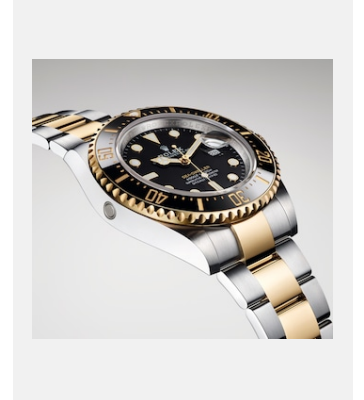

版权页
海使型

图片

编码: 1_m126603-0001_1901ac_001_1

SEA-DWELLER - YELLOW
ROLESOR

鸣谢: © Rolex/©Alain Costa

编码: 2_m126603-0001_1901ac_002

SEA-DWELLER - YELLOW
ROLESOR

鸣谢: © Rolex/©Alain Costa

编码: 3_m126603-0001_1901ac_004

SEA-DWELLER - YELLOW
ROLESOR

鸣谢: © Rolex/©Alain Costa

编码: 4_m126603-0001_1901ac_006

SEA-DWELLER - YELLOW
ROLESOR

鸣谢: © Rolex/©Alain Costa

编码: 5_m126603-0001_1901ac_005

SEA-DWELLER - YELLOW
ROLESOR

鸣谢: © Rolex/©Alain Costa

编码: 6_m126603-0001_1901ac_003

SEA-DWELLER - YELLOW
ROLESOR

鸣谢: © Rolex/©Alain Costa

编码: 7_m126603-0001_1901ac_008

SEA-DWELLER - YELLOW
ROLESOR

鸣谢: © Rolex/Alain Costa

编码: 8_m126603-0001_pk13_001_1