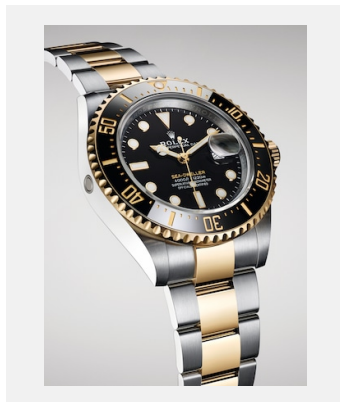

版权页  
海使型

图片

编码: 1\_m126603-0001\_1901ac\_001\_1

SEA-DWELLER - YELLOW  
ROLESOR

鸣谢: © Rolex/©Alain Costa

编码: 2\_m126603-0001\_1901ac\_002

SEA-DWELLER - YELLOW  
ROLESOR

鸣谢: © Rolex/©Alain Costa

编码: 3\_m126603-0001\_1901ac\_004

SEA-DWELLER - YELLOW  
ROLESOR

鸣谢: © Rolex/©Alain Costa

编码: 4\_m126603-0001\_1901ac\_006

SEA-DWELLER - YELLOW  
ROLESOR

鸣谢: © Rolex/©Alain Costa

编码: 5\_m126603-0001\_1901ac\_005

SEA-DWELLER - YELLOW  
ROLESOR

鸣谢: © Rolex/©Alain Costa

编码: 6\_m126603-0001\_1901ac\_003

SEA-DWELLER - YELLOW  
ROLESOR

鸣谢: © Rolex/©Alain Costa

编码: 7\_m126603-0001\_1901ac\_008

SEA-DWELLER - YELLOW  
ROLESOR