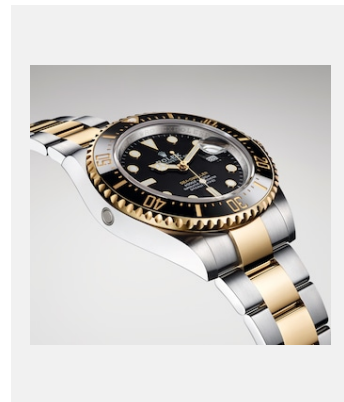

版权页  
海使型

图片

编码: 1\_m126603-0001\_1901ac\_001\_1

SEA-DWELLER - YELLOW  
ROLESOR

鸣谢: © Rolex/©Alain Costa

编码: 2\_m126603-0001\_1901ac\_002

SEA-DWELLER - YELLOW  
ROLESOR

鸣谢: © Rolex/©Alain Costa

编码: 3\_m126603-0001\_1901ac\_004

SEA-DWELLER - YELLOW  
ROLESOR

鸣谢: © Rolex/©Alain Costa

编码: 4\_m126603-0001\_1901ac\_006

SEA-DWELLER - YELLOW  
ROLESOR

鸣谢: © Rolex/©Alain Costa

编码: 5\_m126603-0001\_1901ac\_005

SEA-DWELLER - YELLOW  
ROLESOR

鸣谢: © Rolex/©Alain Costa

编码: 6\_m126603-0001\_1901ac\_003

SEA-DWELLER - YELLOW  
ROLESOR

鸣谢: © Rolex/©Alain Costa

编码: 7\_m126603-0001\_1901ac\_008

SEA-DWELLER - YELLOW  
ROLESOR