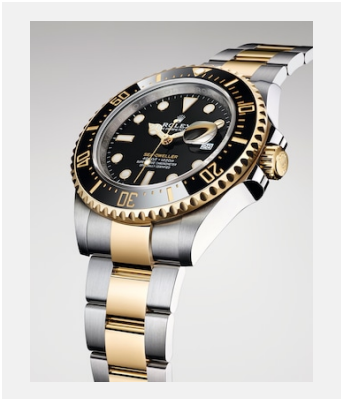

版权页
海使型

图片

编码: 1_m126603-0001_1901ac_001_1

SEA-DWELLER - YELLOW
ROLESOR

鸣谢: © Rolex/©Alain Costa

编码: 2_m126603-0001_1901ac_002

SEA-DWELLER - YELLOW
ROLESOR

鸣谢: © Rolex/©Alain Costa

编码: 3_m126603-0001_1901ac_004

SEA-DWELLER - YELLOW
ROLESOR

鸣谢: © Rolex/©Alain Costa

编码: 4_m126603-0001_1901ac_006

SEA-DWELLER - YELLOW
ROLESOR

鸣谢: © Rolex/©Alain Costa

编码: 5_m126603-0001_1901ac_005

SEA-DWELLER - YELLOW
ROLESOR

鸣谢: © Rolex/©Alain Costa

编码: 6_m126603-0001_1901ac_003

SEA-DWELLER - YELLOW
ROLESOR

鸣谢: © Rolex/©Alain Costa

编码: 7_m126603-0001_1901ac_008

SEA-DWELLER - YELLOW
ROLESOR

鸣谢: © Rolex/Alain Costa

编码: 8_m126603-0001_pk13_001_1