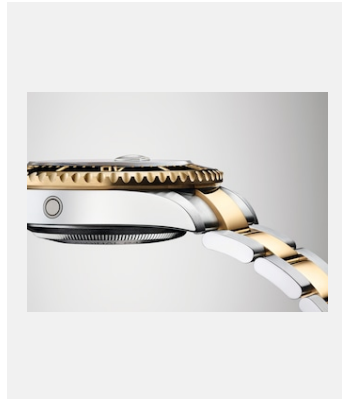

版权页
海使型

图片

编码: 1_m126603-0001_1901ac_001_1

SEA-DWELLER - YELLOW
ROLESOR

鸣谢: © Rolex/©Alain Costa

编码: 2_m126603-0001_1901ac_002

SEA-DWELLER - YELLOW
ROLESOR

鸣谢: © Rolex/©Alain Costa

编码: 3_m126603-0001_1901ac_004

SEA-DWELLER - YELLOW
ROLESOR

鸣谢: © Rolex/©Alain Costa

编码: 4_m126603-0001_1901ac_006

SEA-DWELLER - YELLOW
ROLESOR

鸣谢: © Rolex/©Alain Costa

编码: 5_m126603-0001_1901ac_005

SEA-DWELLER - YELLOW
ROLESOR

鸣谢: © Rolex/©Alain Costa

编码: 6_m126603-0001_1901ac_003

SEA-DWELLER - YELLOW
ROLESOR

鸣谢: © Rolex/©Alain Costa

编码: 7_m126603-0001_1901ac_008

SEA-DWELLER - YELLOW
ROLESOR

鸣谢: © Rolex/Alain Costa

编码: 8_m126603-0001_pk13_001_1

SEA-DWELLER - YELLOW
ROLESOR

鸣谢: © Rolex/©Alain Costa

版权页
海使型

影片

编码: 1_m126603-0001_1901ac_008

SEA-DWELLER

鸣谢: © Rolex