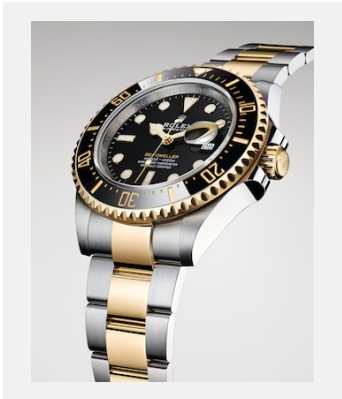

版權頁

SEA-DWELLER

圖片

編碼: 1_m126603-0001_1901ac_001_1

SEA-DWELLER - YELLOW
ROLESOR

鳴謝: © Rolex/©Alain Costa

編碼: 2_m126603-0001_1901ac_002

SEA-DWELLER - YELLOW
ROLESOR

鳴謝: © Rolex/©Alain Costa

編碼: 3_m126603-0001_1901ac_004

SEA-DWELLER - YELLOW
ROLESOR

鳴謝: © Rolex/©Alain Costa

編碼: 4_m126603-0001_1901ac_006

SEA-DWELLER - YELLOW
ROLESOR

鳴謝: © Rolex/©Alain Costa

編碼: 5_m126603-0001_1901ac_005

SEA-DWELLER - YELLOW
ROLESOR

鳴謝: © Rolex/©Alain Costa

編碼: 6_m126603-0001_1901ac_003

SEA-DWELLER - YELLOW
ROLESOR

鳴謝: © Rolex/©Alain Costa

編碼: 7_m126603-0001_1901ac_008

SEA-DWELLER - YELLOW
ROLESOR

鳴謝: © Rolex/Alain Costa