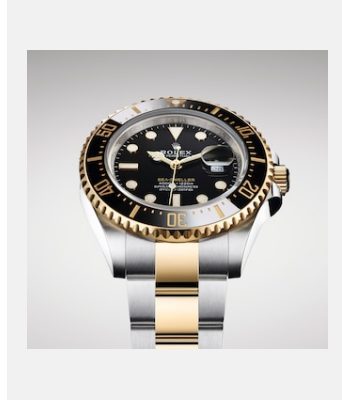

版權頁

SEA-DWELLER

圖片

編碼: 1_m126603-0001_1901ac_001_1

SEA-DWELLER - YELLOW
ROLESOR

鳴謝: © Rolex/©Alain Costa

編碼: 2_m126603-0001_1901ac_002

SEA-DWELLER - YELLOW
ROLESOR

鳴謝: © Rolex/©Alain Costa

編碼: 3_m126603-0001_1901ac_004

SEA-DWELLER - YELLOW
ROLESOR

鳴謝: © Rolex/©Alain Costa

編碼: 4_m126603-0001_1901ac_006

SEA-DWELLER - YELLOW
ROLESOR

鳴謝: © Rolex/©Alain Costa

編碼: 5_m126603-0001_1901ac_005

SEA-DWELLER - YELLOW
ROLESOR

鳴謝: © Rolex/©Alain Costa

編碼: 6_m126603-0001_1901ac_003

SEA-DWELLER - YELLOW
ROLESOR

鳴謝: © Rolex/©Alain Costa

編碼: 7_m126603-0001_1901ac_008

SEA-DWELLER - YELLOW
ROLESOR

鳴謝: © Rolex/Alain Costa