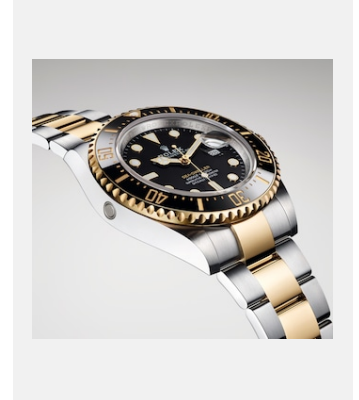

版權頁

SEA-DWELLER

圖片

編碼: 1_m126603-0001_1901ac_001_1

SEA-DWELLER - YELLOW
ROLESOR

鳴謝: © Rolex/©Alain Costa

編碼: 2_m126603-0001_1901ac_002

SEA-DWELLER - YELLOW
ROLESOR

鳴謝: © Rolex/©Alain Costa

編碼: 3_m126603-0001_1901ac_004

SEA-DWELLER - YELLOW
ROLESOR

鳴謝: © Rolex/©Alain Costa

編碼: 4_m126603-0001_1901ac_006

SEA-DWELLER - YELLOW
ROLESOR

鳴謝: © Rolex/©Alain Costa

編碼: 5_m126603-0001_1901ac_005

SEA-DWELLER - YELLOW
ROLESOR

鳴謝: © Rolex/©Alain Costa

編碼: 6_m126603-0001_1901ac_003

SEA-DWELLER - YELLOW
ROLESOR

鳴謝: © Rolex/©Alain Costa

編碼: 7_m126603-0001_1901ac_008

SEA-DWELLER - YELLOW
ROLESOR

鳴謝: © Rolex/Alain Costa