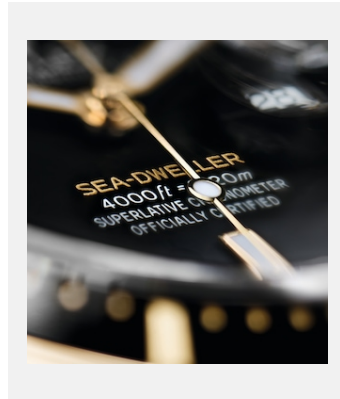

版權頁

SEA-DWELLER

圖片

編碼: 1_m126603-0001_1901ac_001_1

SEA-DWELLER - YELLOW
ROLESOR

鳴謝: © Rolex/©Alain Costa

編碼: 2_m126603-0001_1901ac_002

SEA-DWELLER - YELLOW
ROLESOR

SEA-DWELLER - YELLOW
ROLESOR

鳴謝: © Rolex/©Alain Costa

編碼: 6_m126603-0001_1901ac_003

SEA-DWELLER - YELLOW
ROLESOR

鳴謝: © Rolex/©Alain Costa

編碼: 7_m126603-0001_1901ac_008

SEA-DWELLER - YELLOW
ROLESOR

鳴謝: © Rolex/Alain Costa