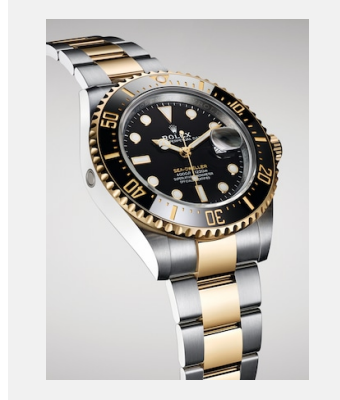

版權頁

SEA-DWELLER

圖片

編碼: 1_m126603-0001_1901ac_001_1

SEA-DWELLER - YELLOW
ROLESOR

鳴謝: © Rolex/©Alain Costa

編碼: 2_m126603-0001_1901ac_002

SEA-DWELLER - YELLOW
ROLESOR

鳴謝: © Rolex/©Alain Costa

編碼: 3_m126603-0001_1901ac_004

SEA-DWELLER - YELLOW
ROLESOR

鳴謝: © Rolex/©Alain Costa

編碼: 4_m126603-0001_1901ac_006

SEA-DWELLER - YELLOW
ROLESOR

鳴謝: © Rolex/©Alain Costa

編碼: 5_m126603-0001_1901ac_005

SEA-DWELLER - YELLOW
ROLESOR

鳴謝: © Rolex/©Alain Costa

編碼: 6_m126603-0001_1901ac_003

SEA-DWELLER - YELLOW
ROLESOR

鳴謝: © Rolex/©Alain Costa

編碼: 7_m126603-0001_1901ac_008

SEA-DWELLER - YELLOW
ROLESOR

鳴謝: © Rolex/Alain Costa