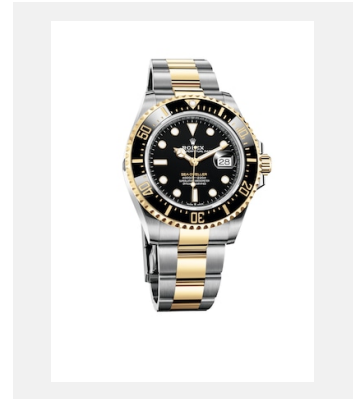

版權頁

SEA-DWELLER

圖片

編碼: 1_m126603-0001_1901ac_001_1

SEA-DWELLER - YELLOW
ROLESOR

鳴謝: © Rolex/©Alain Costa

編碼: 2_m126603-0001_1901ac_002

SEA-DWELLER - YELLOW
ROLESOR

SEA-DWELLER - YELLOW
ROLESOR

鳴謝: © Rolex/©Alain Costa

編碼: 6_m126603-0001_1901ac_003

SEA-DWELLER - YELLOW
ROLESOR

鳴謝: © Rolex/©Alain Costa

編碼: 7_m126603-0001_1901ac_008

SEA-DWELLER - YELLOW
ROLESOR

鳴謝: © Rolex/Alain Costa

編碼: 8_m126603-0001_pk13_001_1

SEA-DWELLER - YELLOW
ROLESOR

鳴謝: © Rolex/©Alain Costa

版權頁

SEA-DWELLER

影片

編碼: 1_m126603-0001_1901ac_008

SEA-DWELLER