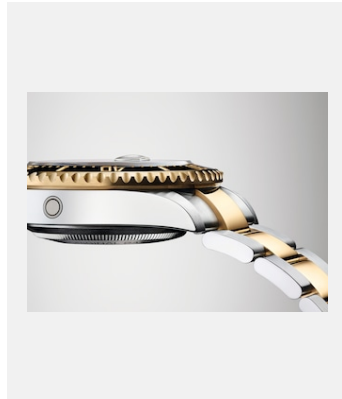

版權頁

SEA-DWELLER

圖片

編碼: 1_m126603-0001_1901ac_001_1

SEA-DWELLER - YELLOW
ROLESOR

鳴謝: © Rolex/©Alain Costa

編碼: 2_m126603-0001_1901ac_002

SEA-DWELLER - YELLOW
ROLESOR

鳴謝: © Rolex/©Alain Costa

編碼: 3_m126603-0001_1901ac_004

SEA-DWELLER - YELLOW
ROLESOR

鳴謝: © Rolex/©Alain Costa

編碼: 4_m126603-0001_1901ac_006

SEA-DWELLER - YELLOW
ROLESOR

鳴謝: © Rolex/©Alain Costa

編碼: 5_m126603-0001_1901ac_005

SEA-DWELLER - YELLOW
ROLESOR

鳴謝: © Rolex/©Alain Costa

編碼: 6_m126603-0001_1901ac_003

SEA-DWELLER - YELLOW
ROLESOR

鳴謝: © Rolex/©Alain Costa

編碼: 7_m126603-0001_1901ac_008

SEA-DWELLER - YELLOW
ROLESOR

鳴謝: © Rolex/Alain Costa

編碼: 8_m126603-0001_pk13_001_1

SEA-DWELLER - YELLOW
ROLESOR

鳴謝: © Rolex/©Alain Costa

版權頁

SEA-DWELLER

影片

編碼: 1_m126603-0001_1901ac_008

SEA-DWELLER