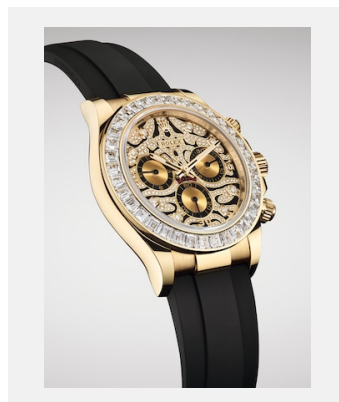

## VISUALS

Ref: 1\_m116588tbr-0003\_1901ac\_001\_1

COSMOGRAPH DAYTONA - 18 CT  
YELLOW GOLD

Credits: © Rolex/©Alain Costa

Ref: 2\_m116588tbr-0003\_1901ac\_005

COSMOGRAPH DAYTONA - 18 CT  
YELLOW GOLD

Credits: © Rolex/©Alain Costa

Ref: 3\_m116588tbr-0003\_1901ac\_002\_1

COSMOGRAPH DAYTONA - 18 CT  
YELLOW GOLD

Credits: © Rolex/©Alain Costa

Ref: 4\_m116588tbr-0003\_1901ac\_003\_1

COSMOGRAPH DAYTONA - 18 CT  
YELLOW GOLD

Credits: © Rolex/©Alain Costa

Ref: 5\_m116588tbr-0003\_1901ac\_004\_1

COSMOGRAPH DAYTONA - 18 CT  
YELLOW GOLD

Credits: © Rolex/©Alain Costa

Ref: 6\_m116588tbr-0003\_1901ac\_007\_1

COSMOGRAPH DAYTONA - 18 CT  
YELLOW GOLD

Credits: © Rolex/Alain Costa

Ref: 7\_m116588tbr-0003\_pk13\_001

COSMOGRAPH DAYTONA - 18 CT  
YELLOW GOLD

Credits: © Rolex/©Alain Costa