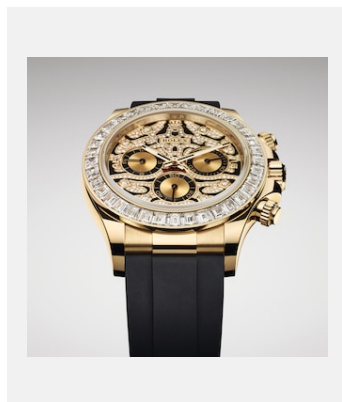

# COSMOGRAPH DAYTONA

## VISUALS

Ref: 1\_m116588tbr-0003\_1901ac\_001\_1

COSMOGRAPH DAYTONA - 18 CT  
YELLOW GOLD

Credits: © Rolex/©Alain Costa

Ref: 2\_m116588tbr-0003\_1901ac\_005

COSMOGRAPH DAYTONA - 18 CT  
YELLOW GOLD

Credits: © Rolex/©Alain Costa

Ref: 3\_m116588tbr-0003\_1901ac\_002\_1

COSMOGRAPH DAYTONA - 18 CT  
YELLOW GOLD

Credits: © Rolex/©Alain Costa

Ref: 4\_m116588tbr-0003\_1901ac\_003\_1

COSMOGRAPH DAYTONA - 18 CT  
YELLOW GOLD

Credits: © Rolex/©Alain Costa

Ref: 7\_m116588tbr-0003\_pk13\_001

COSMOGRAPH DAYTONA - 18 CT  
YELLOW GOLD

Credits: © Rolex/©Alain Costa