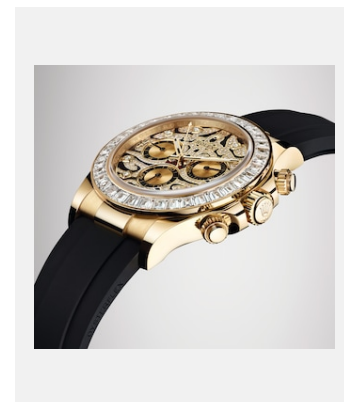

## VISUALS

Ref: 1\_m116588tbr-0003\_1901ac\_001\_1

COSMOGRAPH DAYTONA - 18 CT  
YELLOW GOLD

Credits: © Rolex/©Alain Costa

Ref: 2\_m116588tbr-0003\_1901ac\_005

COSMOGRAPH DAYTONA - 18 CT  
YELLOW GOLD

Credits: © Rolex/©Alain Costa

Ref: 3\_m116588tbr-0003\_1901ac\_002\_1

COSMOGRAPH DAYTONA - 18 CT  
YELLOW GOLD

Credits: © Rolex/©Alain Costa

Ref: 4\_m116588tbr-0003\_1901ac\_003\_1

COSMOGRAPH DAYTONA - 18 CT  
YELLOW GOLD

Credits: © Rolex/©Alain Costa

Ref: 5\_m116588tbr-0003\_1901ac\_004\_1

COSMOGRAPH DAYTONA - 18 CT  
YELLOW GOLD

Credits: © Rolex/©Alain Costa

Ref: 6\_m116588tbr-0003\_1901ac\_007\_1

COSMOGRAPH DAYTONA - 18 CT  
YELLOW GOLD

Credits: © Rolex/Alain Costa

Ref: 7\_m116588tbr-0003\_pk13\_001

COSMOGRAPH DAYTONA - 18 CT  
YELLOW GOLD

Credits: © Rolex/©Alain Costa