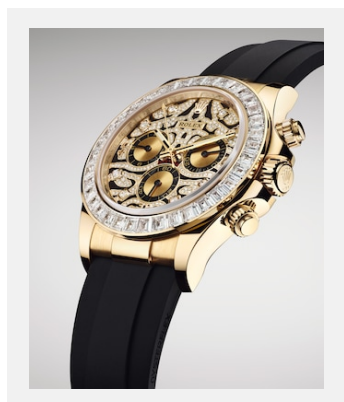

## VISUALS

Ref: 1\_m116588tbr-0003\_1901ac\_001\_1

COSMOGRAPH DAYTONA - 18 CT  
YELLOW GOLD

Credits: © Rolex/©Alain Costa

Ref: 2\_m116588tbr-0003\_1901ac\_005

COSMOGRAPH DAYTONA - 18 CT  
YELLOW GOLD

Credits: © Rolex/©Alain Costa

Ref: 3\_m116588tbr-0003\_1901ac\_002\_1

COSMOGRAPH DAYTONA - 18 CT  
YELLOW GOLD

Credits: © Rolex/©Alain Costa

Ref: 4\_m116588tbr-0003\_1901ac\_003\_1

COSMOGRAPH DAYTONA - 18 CT  
YELLOW GOLD

Credits: © Rolex/©Alain Costa

Ref: 5\_m116588tbr-0003\_1901ac\_004\_1

COSMOGRAPH DAYTONA - 18 CT  
YELLOW GOLD

Credits: © Rolex/©Alain Costa

Ref: 6\_m116588tbr-0003\_1901ac\_007\_1

COSMOGRAPH DAYTONA - 18 CT  
YELLOW GOLD

Credits: © Rolex/Alain Costa

Ref: 7\_m116588tbr-0003\_pk13\_001

COSMOGRAPH DAYTONA - 18 CT  
YELLOW GOLD

Credits: © Rolex/©Alain Costa