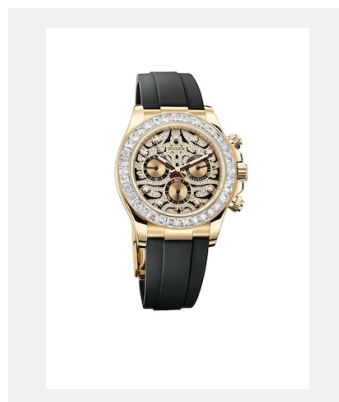

## VISUALS

Ref: 1\_m116588tbr-0003\_1901ac\_001\_1

COSMOGRAPH DAYTONA - 18 CT  
YELLOW GOLD

Credits: © Rolex/©Alain Costa

Ref: 2\_m116588tbr-0003\_1901ac\_005

COSMOGRAPH DAYTONA - 18 CT  
YELLOW GOLD

Credits: © Rolex/©Alain Costa

Ref: 3\_m116588tbr-0003\_1901ac\_002\_1

COSMOGRAPH DAYTONA - 18 CT  
YELLOW GOLD

Credits: © Rolex/©Alain Costa

Ref: 4\_m116588tbr-0003\_1901ac\_003\_1

COSMOGRAPH DAYTONA - 18 CT  
YELLOW GOLD

Credits: © Rolex/©Alain Costa

Ref: 5\_m116588tbr-0003\_1901ac\_004\_1

COSMOGRAPH DAYTONA - 18 CT  
YELLOW GOLD

Credits: © Rolex/©Alain Costa

Ref: 6\_m116588tbr-0003\_1901ac\_007\_1

COSMOGRAPH DAYTONA - 18 CT  
YELLOW GOLD

Credits: © Rolex/Alain Costa

Ref: 7\_m116588tbr-0003\_pk13\_001

COSMOGRAPH DAYTONA - 18 CT  
YELLOW GOLD

Credits: © Rolex/©Alain Costa