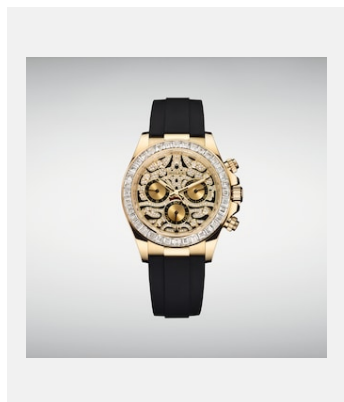

# COSMOGRAPH DAYTONA

## VISUALS

Ref: 1\_m116588tbr-0003\_1901ac\_001\_1

COSMOGRAPH DAYTONA - 18 CT  
YELLOW GOLD

Credits: © Rolex/©Alain Costa

Ref: 2\_m116588tbr-0003\_1901ac\_005

COSMOGRAPH DAYTONA - 18 CT  
YELLOW GOLD

Credits: © Rolex/©Alain Costa

Ref: 3\_m116588tbr-0003\_1901ac\_002\_1

COSMOGRAPH DAYTONA - 18 CT  
YELLOW GOLD

Credits: © Rolex/©Alain Costa

Ref: 4\_m116588tbr-0003\_1901ac\_003\_1

COSMOGRAPH DAYTONA - 18 CT  
YELLOW GOLD

Credits: © Rolex/©Alain Costa

Ref: 7\_m116588tbr-0003\_pk13\_001

COSMOGRAPH DAYTONA - 18 CT  
YELLOW GOLD

Credits: © Rolex/©Alain Costa