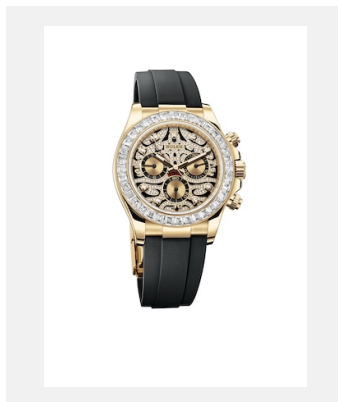

## IMMAGINI

Ref.: 1\_m116588tr-0003\_1901ac\_001\_1

COSMOGRAPH DAYTONA - 18 CT  
YELLOW GOLD

Crediti: © Rolex/©Alain Costa

Ref.: 2\_m116588tr-0003\_1901ac\_005

COSMOGRAPH DAYTONA - 18 CT  
YELLOW GOLD

Crediti: © Rolex/©Alain Costa

Ref.: 3\_m116588tr-0003\_1901ac\_002\_1

COSMOGRAPH DAYTONA - 18 CT  
YELLOW GOLD

Crediti: © Rolex/©Alain Costa

Ref.: 4\_m116588tr-0003\_1901ac\_003\_1

COSMOGRAPH DAYTONA - 18 CT  
YELLOW GOLD

Crediti: © Rolex/©Alain Costa

Ref.: 5\_m116588tr-0003\_1901ac\_004\_1

COSMOGRAPH DAYTONA - 18 CT  
YELLOW GOLD

Crediti: © Rolex/©Alain Costa

Ref.: 6\_m116588tr-0003\_1901ac\_007\_1

COSMOGRAPH DAYTONA - 18 CT  
YELLOW GOLD

Crediti: © Rolex/Alain Costa

Ref.: 7\_m116588tr-0003\_pk13\_001

COSMOGRAPH DAYTONA - 18 CT  
YELLOW GOLD

Crediti: © Rolex/©Alain Costa