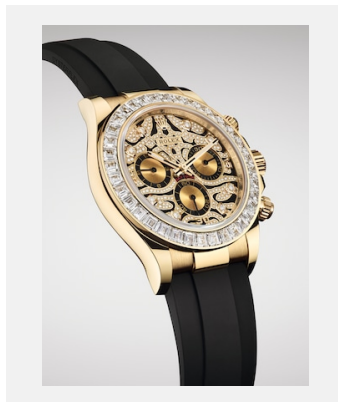

## IMMAGINI

Ref.: 1\_m116588tr-0003\_1901ac\_001\_1

COSMOGRAPH DAYTONA - 18 CT  
YELLOW GOLD

Crediti: © Rolex/©Alain Costa

Ref.: 2\_m116588tr-0003\_1901ac\_005

COSMOGRAPH DAYTONA - 18 CT  
YELLOW GOLD

Crediti: © Rolex/©Alain Costa

Ref.: 3\_m116588tr-0003\_1901ac\_002\_1

COSMOGRAPH DAYTONA - 18 CT  
YELLOW GOLD

Crediti: © Rolex/©Alain Costa

Ref.: 4\_m116588tr-0003\_1901ac\_003\_1

COSMOGRAPH DAYTONA - 18 CT  
YELLOW GOLD

Crediti: © Rolex/©Alain Costa

Ref.: 5\_m116588tr-0003\_1901ac\_004\_1

COSMOGRAPH DAYTONA - 18 CT  
YELLOW GOLD

Crediti: © Rolex/©Alain Costa

Ref.: 6\_m116588tr-0003\_1901ac\_007\_1

COSMOGRAPH DAYTONA - 18 CT  
YELLOW GOLD

Crediti: © Rolex/Alain Costa

Ref.: 7\_m116588tr-0003\_pk13\_001

COSMOGRAPH DAYTONA - 18 CT  
YELLOW GOLD

Crediti: © Rolex/©Alain Costa