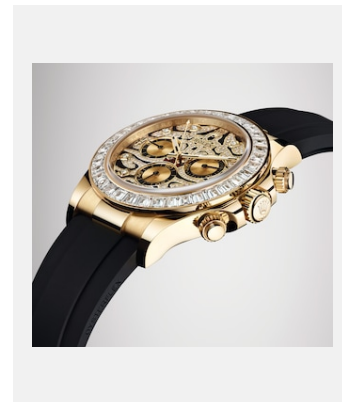

## IMMAGINI

Ref.: 1\_m116588tr-0003\_1901ac\_001\_1

COSMOGRAPH DAYTONA - 18 CT  
YELLOW GOLD

Crediti: © Rolex/©Alain Costa

Ref.: 2\_m116588tr-0003\_1901ac\_005

COSMOGRAPH DAYTONA - 18 CT  
YELLOW GOLD

Crediti: © Rolex/©Alain Costa

Ref.: 3\_m116588tr-0003\_1901ac\_002\_1

COSMOGRAPH DAYTONA - 18 CT  
YELLOW GOLD

Crediti: © Rolex/©Alain Costa

Ref.: 4\_m116588tr-0003\_1901ac\_003\_1

COSMOGRAPH DAYTONA - 18 CT  
YELLOW GOLD

Crediti: © Rolex/©Alain Costa

Ref.: 5\_m116588tr-0003\_1901ac\_004\_1

COSMOGRAPH DAYTONA - 18 CT  
YELLOW GOLD

Crediti: © Rolex/©Alain Costa

Ref.: 6\_m116588tr-0003\_1901ac\_007\_1

COSMOGRAPH DAYTONA - 18 CT  
YELLOW GOLD

Crediti: © Rolex/Alain Costa

Ref.: 7\_m116588tr-0003\_pk13\_001

COSMOGRAPH DAYTONA - 18 CT  
YELLOW GOLD

Crediti: © Rolex/©Alain Costa