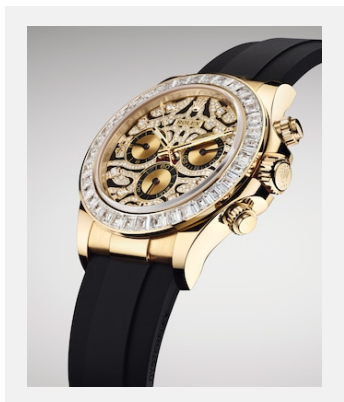

## IMMAGINI

Ref.: 1\_m116588tr-0003\_1901ac\_001\_1

COSMOGRAPH DAYTONA - 18 CT  
YELLOW GOLD

Crediti: © Rolex/©Alain Costa

Ref.: 2\_m116588tr-0003\_1901ac\_005

COSMOGRAPH DAYTONA - 18 CT  
YELLOW GOLD

Crediti: © Rolex/©Alain Costa

Ref.: 3\_m116588tr-0003\_1901ac\_002\_1

COSMOGRAPH DAYTONA - 18 CT  
YELLOW GOLD

Crediti: © Rolex/©Alain Costa

Ref.: 4\_m116588tr-0003\_1901ac\_003\_1

COSMOGRAPH DAYTONA - 18 CT  
YELLOW GOLD

Crediti: © Rolex/©Alain Costa

Ref.: 5\_m116588tr-0003\_1901ac\_004\_1

COSMOGRAPH DAYTONA - 18 CT  
YELLOW GOLD

Crediti: © Rolex/©Alain Costa

Ref.: 6\_m116588tr-0003\_1901ac\_007\_1

COSMOGRAPH DAYTONA - 18 CT  
YELLOW GOLD

Crediti: © Rolex/Alain Costa

Ref.: 7\_m116588tr-0003\_pk13\_001

COSMOGRAPH DAYTONA - 18 CT  
YELLOW GOLD

Crediti: © Rolex/©Alain Costa