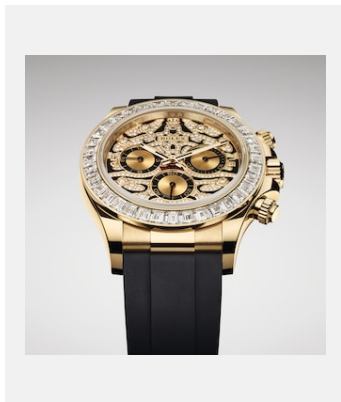

# COSMOGRAPH DAYTONA

## IMMAGINI

Ref.: 1\_m116588tr-0003\_1901ac\_001\_1

COSMOGRAPH DAYTONA - 18 CT  
YELLOW GOLD

Crediti: © Rolex/©Alain Costa

Ref.: 2\_m116588tr-0003\_1901ac\_005

COSMOGRAPH DAYTONA - 18 CT  
YELLOW GOLD

Crediti: © Rolex/©Alain Costa

Ref.: 3\_m116588tr-0003\_1901ac\_002\_1

COSMOGRAPH DAYTONA - 18 CT  
YELLOW GOLD

Crediti: © Rolex/©Alain Costa

Ref.: 4\_m116588tr-0003\_1901ac\_003\_1

COSMOGRAPH DAYTONA - 18 CT  
YELLOW GOLD

Crediti: © Rolex/©Alain Costa

Ref.: 7\_m116588tr-0003\_pk13\_001

COSMOGRAPH DAYTONA - 18 CT  
YELLOW GOLD

Crediti: © Rolex/©Alain Costa