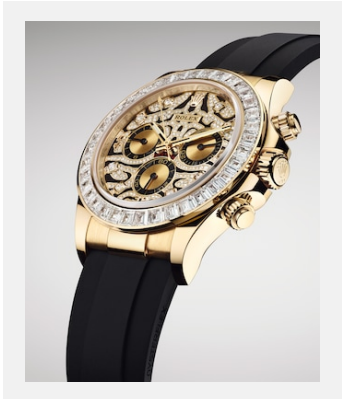

컨택시트
코스모그래프 데이토나

이미지

레퍼런스: 1_m116588tbr-0003_1901ac_001_1

COSMOGRAPH DAYTONA - 18 CT
YELLOW GOLD

크레딧: © Rolex/©Alain Costa

레퍼런스: 2_m116588tbr-0003_1901ac_005

COSMOGRAPH DAYTONA - 18 CT
YELLOW GOLD

크레딧: © Rolex/©Alain Costa

레퍼런스: 3_m116588tbr-0003_1901ac_002_1

COSMOGRAPH DAYTONA - 18 CT
YELLOW GOLD

크레딧: © Rolex/©Alain Costa

레퍼런스: 4_m116588tbr-0003_1901ac_003_1

COSMOGRAPH DAYTONA - 18 CT
YELLOW GOLD

크레딧: © Rolex/©Alain Costa

레퍼런스: 5_m116588tbr-0003_1901ac_004_1

COSMOGRAPH DAYTONA - 18 CT
YELLOW GOLD

크레딧: © Rolex/©Alain Costa

레퍼런스: 6_m116588tbr-0003_1901ac_007_1

COSMOGRAPH DAYTONA - 18 CT
YELLOW GOLD

크레딧: © Rolex/Alain Costa

레퍼런스: 7_m116588tbr-0003_pk13_001

COSMOGRAPH DAYTONA - 18 CT
YELLOW GOLD