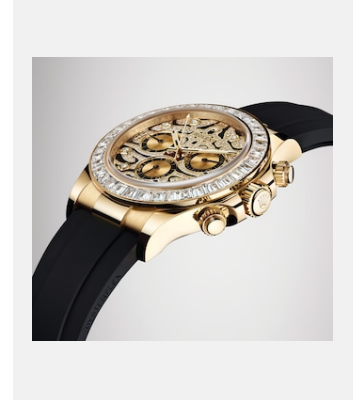

컨택시트
코스모그래프 데이토나

이미지

레퍼런스: 1_m116588tbr-0003_1901ac_001_1

COSMOGRAPH DAYTONA - 18 CT
YELLOW GOLD

크레딧: © Rolex/©Alain Costa

레퍼런스: 2_m116588tbr-0003_1901ac_005

COSMOGRAPH DAYTONA - 18 CT
YELLOW GOLD

크레딧: © Rolex/©Alain Costa

레퍼런스: 3_m116588tbr-0003_1901ac_002_1

COSMOGRAPH DAYTONA - 18 CT
YELLOW GOLD

크레딧: © Rolex/©Alain Costa

레퍼런스: 4_m116588tbr-0003_1901ac_003_1

COSMOGRAPH DAYTONA - 18 CT
YELLOW GOLD

크레딧: © Rolex/©Alain Costa

레퍼런스: 5_m116588tbr-0003_1901ac_004_1

COSMOGRAPH DAYTONA - 18 CT
YELLOW GOLD

크레딧: © Rolex/©Alain Costa

레퍼런스: 6_m116588tbr-0003_1901ac_007_1

COSMOGRAPH DAYTONA - 18 CT
YELLOW GOLD

크레딧: © Rolex/Alain Costa

레퍼런스: 7_m116588tbr-0003_pk13_001

COSMOGRAPH DAYTONA - 18 CT
YELLOW GOLD