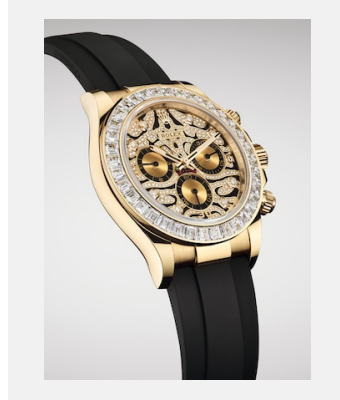

컨택시트
코스모그래프 데이토나

이미지

레퍼런스: 1_m116588tbr-0003_1901ac_001_1

COSMOGRAPH DAYTONA - 18 CT
YELLOW GOLD

크레딧: © Rolex/©Alain Costa

레퍼런스: 2_m116588tbr-0003_1901ac_005

COSMOGRAPH DAYTONA - 18 CT
YELLOW GOLD

크레딧: © Rolex/©Alain Costa

레퍼런스: 3_m116588tbr-0003_1901ac_002_1

COSMOGRAPH DAYTONA - 18 CT
YELLOW GOLD

크레딧: © Rolex/©Alain Costa

레퍼런스: 4_m116588tbr-0003_1901ac_003_1

COSMOGRAPH DAYTONA - 18 CT
YELLOW GOLD

크레딧: © Rolex/©Alain Costa

레퍼런스: 5_m116588tbr-0003_1901ac_004_1

COSMOGRAPH DAYTONA - 18 CT
YELLOW GOLD

크레딧: © Rolex/©Alain Costa

레퍼런스: 6_m116588tbr-0003_1901ac_007_1

COSMOGRAPH DAYTONA - 18 CT
YELLOW GOLD

크레딧: © Rolex/Alain Costa

레퍼런스: 7_m116588tbr-0003_pk13_001

COSMOGRAPH DAYTONA - 18 CT
YELLOW GOLD