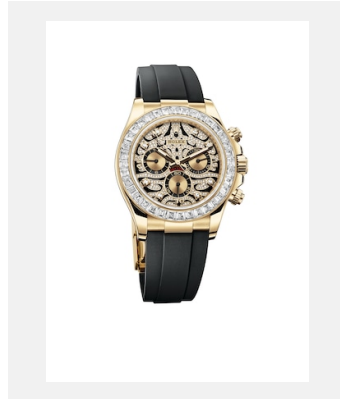

컨택시트
코스모그래프 데이토나

이미지

레퍼런스: 1_m116588tbr-0003_1901ac_001_1

COSMOGRAPH DAYTONA - 18 CT
YELLOW GOLD

크레딧: © Rolex/©Alain Costa

레퍼런스: 2_m116588tbr-0003_1901ac_005

COSMOGRAPH DAYTONA - 18 CT
YELLOW GOLD

크레딧: © Rolex/©Alain Costa

레퍼런스: 3_m116588tbr-0003_1901ac_002_1

COSMOGRAPH DAYTONA - 18 CT
YELLOW GOLD

크레딧: © Rolex/©Alain Costa

레퍼런스: 4_m116588tbr-0003_1901ac_003_1

COSMOGRAPH DAYTONA - 18 CT
YELLOW GOLD

크레딧: © Rolex/©Alain Costa

레퍼런스: 5_m116588tbr-0003_1901ac_004_1

COSMOGRAPH DAYTONA - 18 CT
YELLOW GOLD

크레딧: © Rolex/©Alain Costa

레퍼런스: 6_m116588tbr-0003_1901ac_007_1

COSMOGRAPH DAYTONA - 18 CT
YELLOW GOLD

크레딧: © Rolex/Alain Costa

레퍼런스: 7_m116588tbr-0003_pk13_001

COSMOGRAPH DAYTONA - 18 CT
YELLOW GOLD