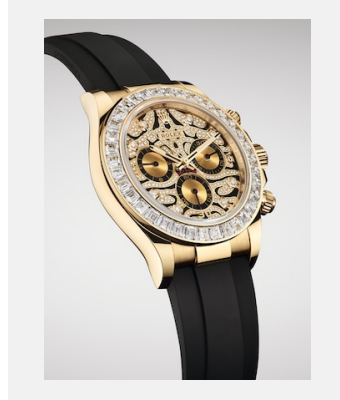

版权页
宇宙计型迪通拿

图片

编码: 1_m116588tr-0003_1901ac_001_1

COSMOGRAPH DAYTONA - 18 CT
YELLOW GOLD

鸣谢: © Rolex/©Alain Costa

编码: 2_m116588tr-0003_1901ac_005

COSMOGRAPH DAYTONA - 18 CT
YELLOW GOLD

鸣谢: © Rolex/©Alain Costa

编码: 3_m116588tr-0003_1901ac_002_1

COSMOGRAPH DAYTONA - 18 CT
YELLOW GOLD

鸣谢: © Rolex/©Alain Costa

编码: 4_m116588tr-0003_1901ac_003_1

COSMOGRAPH DAYTONA - 18 CT
YELLOW GOLD

鸣谢: © Rolex/©Alain Costa

编码: 5_m116588tr-0003_1901ac_004_1

COSMOGRAPH DAYTONA - 18 CT
YELLOW GOLD

鸣谢: © Rolex/©Alain Costa

编码: 6_m116588tr-0003_1901ac_007_1

COSMOGRAPH DAYTONA - 18 CT
YELLOW GOLD

鸣谢: © Rolex/Alain Costa

编码: 7_m116588tr-0003_pk13_001

COSMOGRAPH DAYTONA - 18 CT
YELLOW GOLD