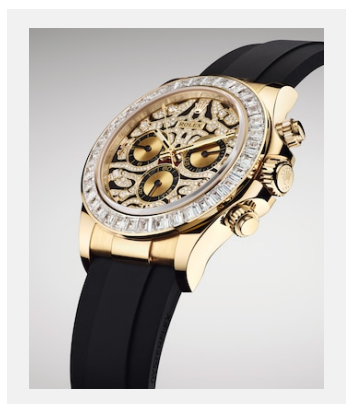

版权页
宇宙计型迪通拿

图片

编码: 1_m116588tr-0003_1901ac_001_1

COSMOGRAPH DAYTONA - 18 CT
YELLOW GOLD

鸣谢: © Rolex/©Alain Costa

编码: 2_m116588tr-0003_1901ac_005

COSMOGRAPH DAYTONA - 18 CT
YELLOW GOLD

鸣谢: © Rolex/©Alain Costa

编码: 3_m116588tr-0003_1901ac_002_1

COSMOGRAPH DAYTONA - 18 CT
YELLOW GOLD

鸣谢: © Rolex/©Alain Costa

编码: 4_m116588tr-0003_1901ac_003_1

COSMOGRAPH DAYTONA - 18 CT
YELLOW GOLD

鸣谢: © Rolex/©Alain Costa

编码: 5_m116588tr-0003_1901ac_004_1

COSMOGRAPH DAYTONA - 18 CT
YELLOW GOLD

鸣谢: © Rolex/©Alain Costa

编码: 6_m116588tr-0003_1901ac_007_1

COSMOGRAPH DAYTONA - 18 CT
YELLOW GOLD

鸣谢: © Rolex/Alain Costa

编码: 7_m116588tr-0003_pk13_001

COSMOGRAPH DAYTONA - 18 CT
YELLOW GOLD