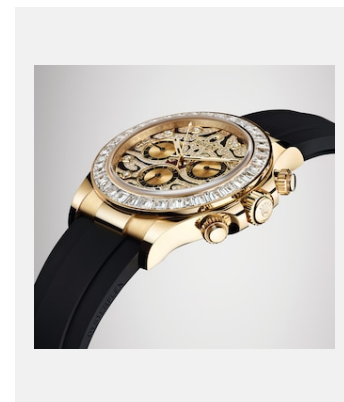

版权页
宇宙计型迪通拿

图片

编码: 1_m116588tr-0003_1901ac_001_1

COSMOGRAPH DAYTONA - 18 CT
YELLOW GOLD

鸣谢: © Rolex/©Alain Costa

编码: 2_m116588tr-0003_1901ac_005

COSMOGRAPH DAYTONA - 18 CT
YELLOW GOLD

鸣谢: © Rolex/©Alain Costa

编码: 3_m116588tr-0003_1901ac_002_1

COSMOGRAPH DAYTONA - 18 CT
YELLOW GOLD

鸣谢: © Rolex/©Alain Costa

编码: 4_m116588tr-0003_1901ac_003_1

COSMOGRAPH DAYTONA - 18 CT
YELLOW GOLD

鸣谢: © Rolex/©Alain Costa

编码: 5_m116588tr-0003_1901ac_004_1

COSMOGRAPH DAYTONA - 18 CT
YELLOW GOLD

鸣谢: © Rolex/©Alain Costa

编码: 6_m116588tr-0003_1901ac_007_1

COSMOGRAPH DAYTONA - 18 CT
YELLOW GOLD

鸣谢: © Rolex/Alain Costa

编码: 7_m116588tr-0003_pk13_001

COSMOGRAPH DAYTONA - 18 CT
YELLOW GOLD