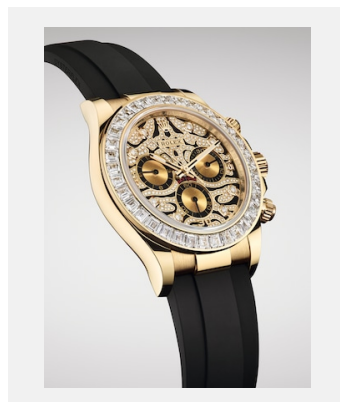

版权页
宇宙计型迪通拿

图片

编码: 1_m116588tr-0003_1901ac_001_1

COSMOGRAPH DAYTONA - 18 CT
YELLOW GOLD

鸣谢: © Rolex/©Alain Costa

编码: 2_m116588tr-0003_1901ac_005

COSMOGRAPH DAYTONA - 18 CT
YELLOW GOLD

鸣谢: © Rolex/©Alain Costa

编码: 3_m116588tr-0003_1901ac_002_1

COSMOGRAPH DAYTONA - 18 CT
YELLOW GOLD

鸣谢: © Rolex/©Alain Costa

编码: 4_m116588tr-0003_1901ac_003_1

COSMOGRAPH DAYTONA - 18 CT
YELLOW GOLD

鸣谢: © Rolex/©Alain Costa

编码: 5_m116588tr-0003_1901ac_004_1

COSMOGRAPH DAYTONA - 18 CT
YELLOW GOLD

鸣谢: © Rolex/©Alain Costa

编码: 6_m116588tr-0003_1901ac_007_1

COSMOGRAPH DAYTONA - 18 CT
YELLOW GOLD

鸣谢: © Rolex/Alain Costa

编码: 7_m116588tr-0003_pk13_001

COSMOGRAPH DAYTONA - 18 CT
YELLOW GOLD