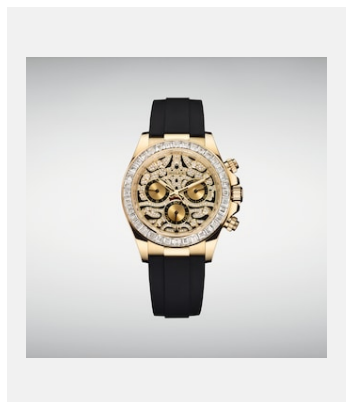

版权页
宇宙计型迪通拿

图片

编码: 1_m116588tr-0003_1901ac_001_1

COSMOGRAPH DAYTONA - 18 CT
YELLOW GOLD

鸣谢: © Rolex/©Alain Costa

编码: 2_m116588tr-0003_1901ac_005

COSMOGRAPH DAYTONA - 18 CT
YELLOW GOLD

鸣谢: © Rolex/©Alain Costa

编码: 3_m116588tr-0003_1901ac_002_1

COSMOGRAPH DAYTONA - 18 CT
YELLOW GOLD

鸣谢: © Rolex/©Alain Costa

编码: 4_m116588tr-0003_1901ac_003_1

COSMOGRAPH DAYTONA - 18 CT
YELLOW GOLD

鸣谢: © Rolex/©Alain Costa

编码: 5_m116588tr-0003_1901ac_004_1

COSMOGRAPH DAYTONA - 18 CT
YELLOW GOLD

鸣谢: © Rolex/©Alain Costa

编码: 6_m116588tr-0003_1901ac_007_1

COSMOGRAPH DAYTONA - 18 CT
YELLOW GOLD

鸣谢: © Rolex/Alain Costa

编码: 7_m116588tr-0003_pk13_001

COSMOGRAPH DAYTONA - 18 CT
YELLOW GOLD