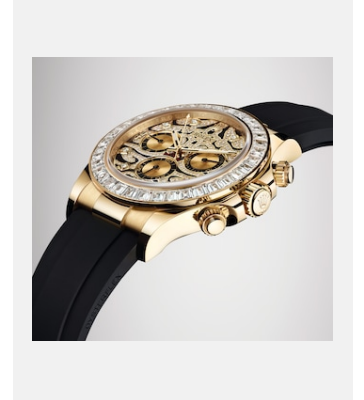

版权页
宇宙计型迪通拿

图片

编码: 1_m116588tr-0003_1901ac_001_1

COSMOGRAPH DAYTONA - 18 CT
YELLOW GOLD

鸣谢: © Rolex/©Alain Costa

编码: 2_m116588tr-0003_1901ac_005

COSMOGRAPH DAYTONA - 18 CT
YELLOW GOLD

鸣谢: © Rolex/©Alain Costa

编码: 3_m116588tr-0003_1901ac_002_1

COSMOGRAPH DAYTONA - 18 CT
YELLOW GOLD

鸣谢: © Rolex/©Alain Costa

编码: 4_m116588tr-0003_1901ac_003_1

COSMOGRAPH DAYTONA - 18 CT
YELLOW GOLD

鸣谢: © Rolex/©Alain Costa

编码: 5_m116588tr-0003_1901ac_004_1

COSMOGRAPH DAYTONA - 18 CT
YELLOW GOLD

鸣谢: © Rolex/©Alain Costa

编码: 6_m116588tr-0003_1901ac_007_1

COSMOGRAPH DAYTONA - 18 CT
YELLOW GOLD

鸣谢: © Rolex/Alain Costa

编码: 7_m116588tr-0003_pk13_001

COSMOGRAPH DAYTONA - 18 CT
YELLOW GOLD