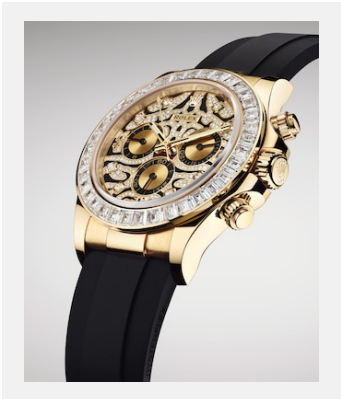

版权页
宇宙计型迪通拿

图片

编码: 1_m116588tr-0003_1901ac_001_1

COSMOGRAPH DAYTONA - 18 CT
YELLOW GOLD

鸣谢: © Rolex/©Alain Costa

编码: 2_m116588tr-0003_1901ac_005

COSMOGRAPH DAYTONA - 18 CT
YELLOW GOLD

鸣谢: © Rolex/©Alain Costa

编码: 3_m116588tr-0003_1901ac_002_1

COSMOGRAPH DAYTONA - 18 CT
YELLOW GOLD

鸣谢: © Rolex/©Alain Costa

编码: 4_m116588tr-0003_1901ac_003_1

COSMOGRAPH DAYTONA - 18 CT
YELLOW GOLD

鸣谢: © Rolex/©Alain Costa

编码: 5_m116588tr-0003_1901ac_004_1

COSMOGRAPH DAYTONA - 18 CT
YELLOW GOLD

鸣谢: © Rolex/©Alain Costa

编码: 6_m116588tr-0003_1901ac_007_1

COSMOGRAPH DAYTONA - 18 CT
YELLOW GOLD

鸣谢: © Rolex/Alain Costa

编码: 7_m116588tr-0003_pk13_001

COSMOGRAPH DAYTONA - 18 CT
YELLOW GOLD