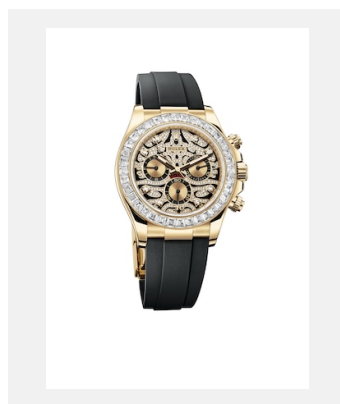

版权页
宇宙计型迪通拿

图片

编码: 1_m116588tr-0003_1901ac_001_1

COSMOGRAPH DAYTONA - 18 CT
YELLOW GOLD

鸣谢: © Rolex/©Alain Costa

编码: 2_m116588tr-0003_1901ac_005

COSMOGRAPH DAYTONA - 18 CT
YELLOW GOLD

鸣谢: © Rolex/©Alain Costa

编码: 3_m116588tr-0003_1901ac_002_1

COSMOGRAPH DAYTONA - 18 CT
YELLOW GOLD

鸣谢: © Rolex/©Alain Costa

编码: 4_m116588tr-0003_1901ac_003_1

COSMOGRAPH DAYTONA - 18 CT
YELLOW GOLD

鸣谢: © Rolex/©Alain Costa

编码: 5_m116588tr-0003_1901ac_004_1

COSMOGRAPH DAYTONA - 18 CT
YELLOW GOLD

鸣谢: © Rolex/©Alain Costa

编码: 6_m116588tr-0003_1901ac_007_1

COSMOGRAPH DAYTONA - 18 CT
YELLOW GOLD

鸣谢: © Rolex/Alain Costa

编码: 7_m116588tr-0003_pk13_001

COSMOGRAPH DAYTONA - 18 CT
YELLOW GOLD