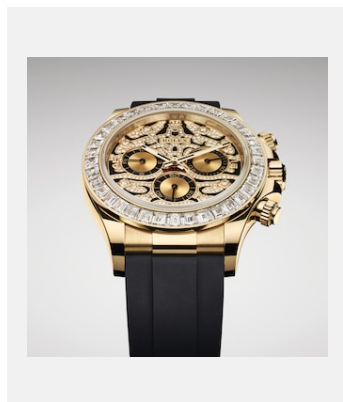

版权页
宇宙计型迪通拿

图片

编码: 1_m116588tr-0003_1901ac_001_1

COSMOGRAPH DAYTONA - 18 CT
YELLOW GOLD

鸣谢: © Rolex/©Alain Costa

编码: 2_m116588tr-0003_1901ac_005

COSMOGRAPH DAYTONA - 18 CT
YELLOW GOLD

鸣谢: © Rolex/©Alain Costa

编码: 3_m116588tr-0003_1901ac_002_1

COSMOGRAPH DAYTONA - 18 CT
YELLOW GOLD

鸣谢: © Rolex/©Alain Costa

编码: 4_m116588tr-0003_1901ac_003_1

COSMOGRAPH DAYTONA - 18 CT
YELLOW GOLD

鸣谢: © Rolex/©Alain Costa

编码: 5_m116588tr-0003_1901ac_004_1

COSMOGRAPH DAYTONA - 18 CT
YELLOW GOLD

鸣谢: © Rolex/©Alain Costa

编码: 6_m116588tr-0003_1901ac_007_1

COSMOGRAPH DAYTONA - 18 CT
YELLOW GOLD

鸣谢: © Rolex/Alain Costa

编码: 7_m116588tr-0003_pk13_001

COSMOGRAPH DAYTONA - 18 CT
YELLOW GOLD