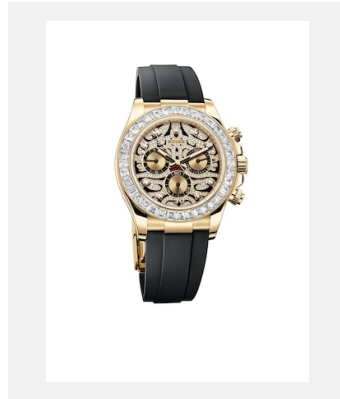

版权页
宇宙计型迪通拿

图片

编码: 1_m116588tr-0003_1901ac_001_1

COSMOGRAPH DAYTONA - 18 CT
YELLOW GOLD

鸣谢: © Rolex/©Alain Costa

编码: 2_m116588tr-0003_1901ac_005

COSMOGRAPH DAYTONA - 18 CT
YELLOW GOLD

鸣谢: © Rolex/©Alain Costa

编码: 3_m116588tr-0003_1901ac_002_1

COSMOGRAPH DAYTONA - 18 CT
YELLOW GOLD

鸣谢: © Rolex/©Alain Costa

编码: 4_m116588tr-0003_1901ac_003_1

COSMOGRAPH DAYTONA - 18 CT
YELLOW GOLD

鸣谢: © Rolex/©Alain Costa

编码: 5_m116588tr-0003_1901ac_004_1

COSMOGRAPH DAYTONA - 18 CT
YELLOW GOLD

鸣谢: © Rolex/©Alain Costa

编码: 6_m116588tr-0003_1901ac_007_1

COSMOGRAPH DAYTONA - 18 CT
YELLOW GOLD

鸣谢: © Rolex/Alain Costa

编码: 7_m116588tr-0003_pk13_001

COSMOGRAPH DAYTONA - 18 CT
YELLOW GOLD