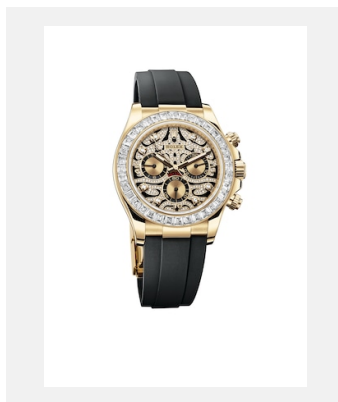

版權頁

COSMOGRAPH DAYTONA

圖片

編碼: 1_m116588tr-0003_1901ac_001_1

COSMOGRAPH DAYTONA - 18 CT
YELLOW GOLD

鳴謝: © Rolex/©Alain Costa

編碼: 2_m116588tr-0003_1901ac_005

COSMOGRAPH DAYTONA - 18 CT
YELLOW GOLD

鳴謝: © Rolex/©Alain Costa

編碼: 3_m116588tr-0003_1901ac_002_1

COSMOGRAPH DAYTONA - 18 CT
YELLOW GOLD

鳴謝: © Rolex/©Alain Costa

編碼: 4_m116588tr-0003_1901ac_003_1

COSMOGRAPH DAYTONA - 18 CT
YELLOW GOLD

鳴謝: © Rolex/©Alain Costa

編碼: 5_m116588tr-0003_1901ac_004_1

COSMOGRAPH DAYTONA - 18 CT
YELLOW GOLD

鳴謝: © Rolex/©Alain Costa

編碼: 6_m116588tr-0003_1901ac_007_1

COSMOGRAPH DAYTONA - 18 CT
YELLOW GOLD

鳴謝: © Rolex/Alain Costa

編碼: 7_m116588tr-0003_pk13_001

COSMOGRAPH DAYTONA - 18 CT
YELLOW GOLD

鳴謝: © Rolex/©Alain Costa