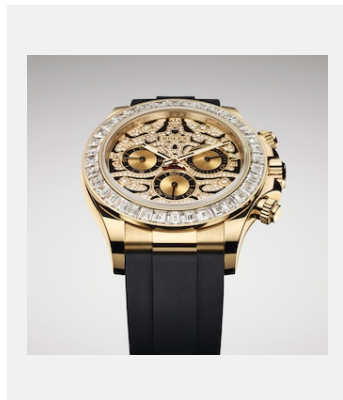

版權頁

COSMOGRAPH DAYTONA

圖片

編碼: 1_m116588tr-0003_1901ac_001_1

COSMOGRAPH DAYTONA - 18 CT
YELLOW GOLD

鳴謝: © Rolex/©Alain Costa

編碼: 2_m116588tr-0003_1901ac_005

COSMOGRAPH DAYTONA - 18 CT
YELLOW GOLD

鳴謝: © Rolex/©Alain Costa

編碼: 3_m116588tr-0003_1901ac_002_1

COSMOGRAPH DAYTONA - 18 CT
YELLOW GOLD

鳴謝: © Rolex/©Alain Costa

編碼: 4_m116588tr-0003_1901ac_003_1

COSMOGRAPH DAYTONA - 18 CT
YELLOW GOLD

鳴謝: © Rolex/©Alain Costa

編碼: 5_m116588tr-0003_1901ac_004_1

COSMOGRAPH DAYTONA - 18 CT
YELLOW GOLD

鳴謝: © Rolex/©Alain Costa

編碼: 6_m116588tr-0003_1901ac_007_1

COSMOGRAPH DAYTONA - 18 CT
YELLOW GOLD

鳴謝: © Rolex/Alain Costa

編碼: 7_m116588tr-0003_pk13_001

COSMOGRAPH DAYTONA - 18 CT
YELLOW GOLD

鳴謝: © Rolex/©Alain Costa