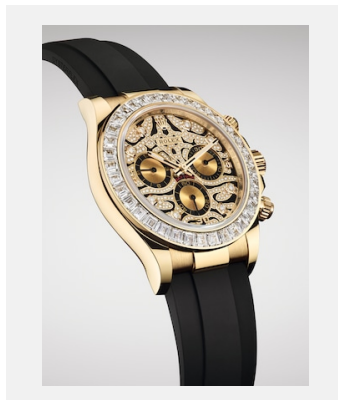

版權頁

COSMOGRAPH DAYTONA

圖片

編碼: 1_m116588tr-0003_1901ac_001_1

COSMOGRAPH DAYTONA - 18 CT
YELLOW GOLD

鳴謝: © Rolex/©Alain Costa

編碼: 2_m116588tr-0003_1901ac_005

COSMOGRAPH DAYTONA - 18 CT
YELLOW GOLD

鳴謝: © Rolex/©Alain Costa

編碼: 3_m116588tr-0003_1901ac_002_1

COSMOGRAPH DAYTONA - 18 CT
YELLOW GOLD

鳴謝: © Rolex/©Alain Costa

編碼: 4_m116588tr-0003_1901ac_003_1

COSMOGRAPH DAYTONA - 18 CT
YELLOW GOLD

鳴謝: © Rolex/©Alain Costa

編碼: 5_m116588tr-0003_1901ac_004_1

COSMOGRAPH DAYTONA - 18 CT
YELLOW GOLD

鳴謝: © Rolex/©Alain Costa

編碼: 6_m116588tr-0003_1901ac_007_1

COSMOGRAPH DAYTONA - 18 CT
YELLOW GOLD

鳴謝: © Rolex/Alain Costa

編碼: 7_m116588tr-0003_pk13_001

COSMOGRAPH DAYTONA - 18 CT
YELLOW GOLD

鳴謝: © Rolex/©Alain Costa