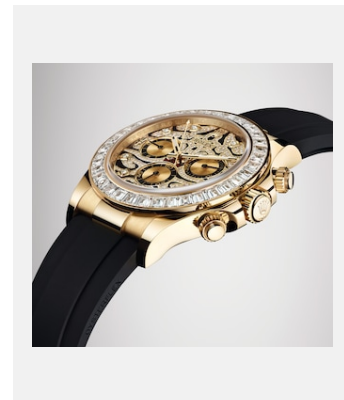

版權頁

COSMOGRAPH DAYTONA

圖片

編碼: 1_m116588tr-0003_1901ac_001_1

COSMOGRAPH DAYTONA - 18 CT
YELLOW GOLD

鳴謝: © Rolex/©Alain Costa

編碼: 2_m116588tr-0003_1901ac_005

COSMOGRAPH DAYTONA - 18 CT
YELLOW GOLD

鳴謝: © Rolex/©Alain Costa

編碼: 3_m116588tr-0003_1901ac_002_1

COSMOGRAPH DAYTONA - 18 CT
YELLOW GOLD

鳴謝: © Rolex/©Alain Costa

編碼: 4_m116588tr-0003_1901ac_003_1

COSMOGRAPH DAYTONA - 18 CT
YELLOW GOLD

鳴謝: © Rolex/©Alain Costa

編碼: 5_m116588tr-0003_1901ac_004_1

COSMOGRAPH DAYTONA - 18 CT
YELLOW GOLD

鳴謝: © Rolex/©Alain Costa

編碼: 6_m116588tr-0003_1901ac_007_1

COSMOGRAPH DAYTONA - 18 CT
YELLOW GOLD

鳴謝: © Rolex/Alain Costa

編碼: 7_m116588tr-0003_pk13_001

COSMOGRAPH DAYTONA - 18 CT
YELLOW GOLD

鳴謝: © Rolex/©Alain Costa