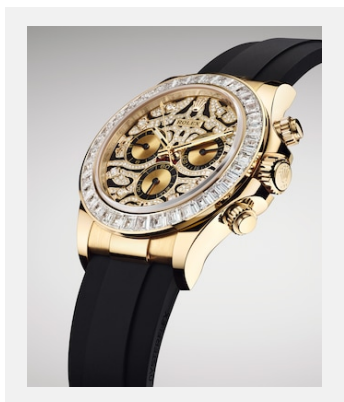

版權頁

COSMOGRAPH DAYTONA

圖片

編碼: 1_m116588tr-0003_1901ac_001_1

COSMOGRAPH DAYTONA - 18 CT
YELLOW GOLD

鳴謝: © Rolex/©Alain Costa

編碼: 2_m116588tr-0003_1901ac_005

COSMOGRAPH DAYTONA - 18 CT
YELLOW GOLD

鳴謝: © Rolex/©Alain Costa

編碼: 3_m116588tr-0003_1901ac_002_1

COSMOGRAPH DAYTONA - 18 CT
YELLOW GOLD

鳴謝: © Rolex/©Alain Costa

編碼: 4_m116588tr-0003_1901ac_003_1

COSMOGRAPH DAYTONA - 18 CT
YELLOW GOLD

鳴謝: © Rolex/©Alain Costa

編碼: 5_m116588tr-0003_1901ac_004_1

COSMOGRAPH DAYTONA - 18 CT
YELLOW GOLD

鳴謝: © Rolex/©Alain Costa

編碼: 6_m116588tr-0003_1901ac_007_1

COSMOGRAPH DAYTONA - 18 CT
YELLOW GOLD

鳴謝: © Rolex/Alain Costa

編碼: 7_m116588tr-0003_pk13_001

COSMOGRAPH DAYTONA - 18 CT
YELLOW GOLD

鳴謝: © Rolex/©Alain Costa