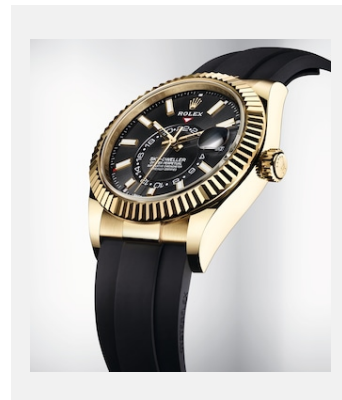

## GALLERY

Ref: m326238-0009\_2001ac\_001

Oyster Perpetual Sky-Dweller, 42mm,  
18 ct yellow gold

Credits: © Rolex/Alain Costa

Ref: m326238-0009\_2001ac\_002

Oyster Perpetual Sky-Dweller, 42mm,  
18 ct yellow gold

Credits: © Rolex/Alain Costa

Ref: m326238-0009\_2001ac\_003

Oyster Perpetual Sky-Dweller, 42mm,  
18 ct yellow gold

Credits: © Rolex/Alain Costa

Ref: m326238-0009\_2001ac\_004

Oyster Perpetual Sky-Dweller, 42mm,  
18 ct yellow gold

Credits: © Rolex/Alain Costa

Ref: m326238-0009\_2001ac\_005

Oyster Perpetual Sky-Dweller, 42mm,  
18 ct yellow gold

Credits: © Rolex/Alain Costa

Ref: m326238-0009\_2001ac\_006

Oyster Perpetual Sky-Dweller, 42mm,  
18 ct yellow gold

Credits: © Rolex/Alain Costa

Ref: m326238-0009\_2001ac\_008

Oyster Perpetual Sky-Dweller, 42mm,  
18 ct yellow gold

Credits: © Rolex/Alain Costa

Contact sheet