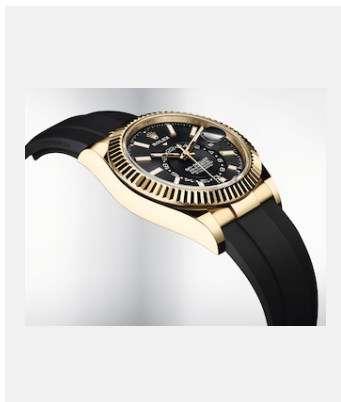

## GALLERY

Ref: m326238-0009\_2001ac\_001

Oyster Perpetual Sky-Dweller, 42mm,  
18 ct yellow gold

Credits: © Rolex/Alain Costa

Ref: m326238-0009\_2001ac\_002

Oyster Perpetual Sky-Dweller, 42mm,  
18 ct yellow gold

Credits: © Rolex/Alain Costa

Ref: m326238-0009\_2001ac\_003

Oyster Perpetual Sky-Dweller, 42mm,  
18 ct yellow gold

Credits: © Rolex/Alain Costa

Ref: m326238-0009\_2001ac\_004

Oyster Perpetual Sky-Dweller, 42mm,  
18 ct yellow gold

Credits: © Rolex/Alain Costa

Ref: m326238-0009\_2001ac\_005

Oyster Perpetual Sky-Dweller, 42mm,  
18 ct yellow gold

Credits: © Rolex/Alain Costa

Ref: m326238-0009\_2001ac\_006

Oyster Perpetual Sky-Dweller, 42mm,  
18 ct yellow gold

Credits: © Rolex/Alain Costa

Ref: m326238-0009\_2001ac\_008

Oyster Perpetual Sky-Dweller, 42mm,  
18 ct yellow gold

Credits: © Rolex/Alain Costa

Contact sheet