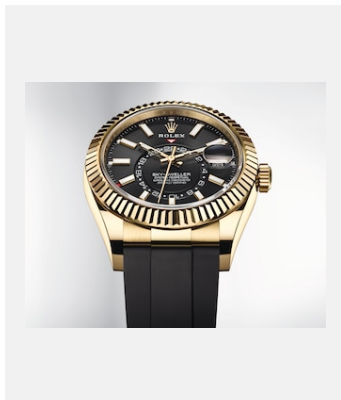

# SKY-DWELLER

## GALLERY

Ref: m326238-0009\_2001ac\_001

Oyster Perpetual Sky-Dweller, 42mm,  
18 ct yellow gold

Credits: © Rolex/Alain Costa

Ref: m326238-0009\_2001ac\_002

Oyster Perpetual Sky-Dweller, 42mm,  
18 ct yellow gold

Credits: © Rolex/Alain Costa

Ref: m326238-0009\_2001ac\_003

Oyster Perpetual Sky-Dweller, 42mm,  
18 ct yellow gold

Credits: © Rolex/Alain Costa

Ref: m326238-0009\_2001ac\_004

Oyster Perpetual Sky-Dweller, 42mm,  
18 ct yellow gold

Credits: © Rolex/Alain Costa

Ref: m326238-0009\_2001ac\_005

Oyster Perpetual Sky-Dweller, 42mm,  
18 ct yellow gold

Credits: © Rolex/Alain Costa

Ref: m326238-0009\_2001ac\_006

Oyster Perpetual Sky-Dweller, 42mm,  
18 ct yellow gold