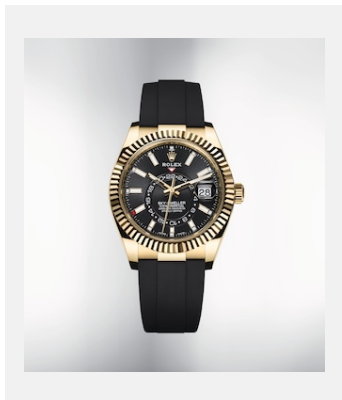

# SKY-DWELLER

## GALLERY

Ref: m326238-0009\_2001ac\_001

Oyster Perpetual Sky-Dweller, 42mm,  
18 ct yellow gold

Credits: © Rolex/Alain Costa

Ref: m326238-0009\_2001ac\_002

Oyster Perpetual Sky-Dweller, 42mm,  
18 ct yellow gold

Credits: © Rolex/Alain Costa

Ref: m326238-0009\_2001ac\_003

Oyster Perpetual Sky-Dweller, 42mm,  
18 ct yellow gold

Credits: © Rolex/Alain Costa

Ref: m326238-0009\_2001ac\_004

Oyster Perpetual Sky-Dweller, 42mm,  
18 ct yellow gold

Credits: © Rolex/Alain Costa

Ref: m326238-0009\_2001ac\_005

Oyster Perpetual Sky-Dweller, 42mm,  
18 ct yellow gold

Credits: © Rolex/Alain Costa

Ref: m326238-0009\_2001ac\_006

Oyster Perpetual Sky-Dweller, 42mm,  
18 ct yellow gold