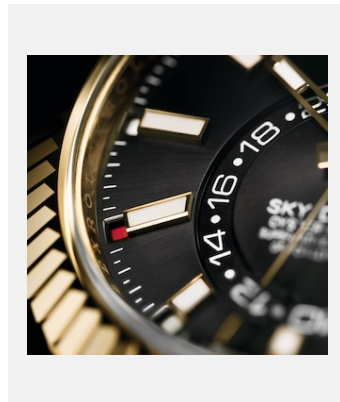

Contact sheet

SKY-DWELLER

GALLERY

Ref: m326238-0009_2001ac_001

Oyster Perpetual Sky-Dweller, 42mm,
18 ct yellow gold

Credits: © Rolex/Alain Costa

Ref: m326238-0009_2001ac_002

Oyster Perpetual Sky-Dweller, 42mm,
18 ct yellow gold

Credits: © Rolex/Alain Costa

Ref: m326238-0009_2001ac_003

Oyster Perpetual Sky-Dweller, 42mm,
18 ct yellow gold

Credits: © Rolex/Alain Costa

Ref: m326238-0009_2001ac_004

Oyster Perpetual Sky-Dweller, 42mm,
18 ct yellow gold

Credits: © Rolex/Alain Costa

Ref: m326238-0009_2001ac_005

Oyster Perpetual Sky-Dweller, 42mm,
18 ct yellow gold

Credits: © Rolex/Alain Costa

Ref: m326238-0009_2001ac_006

Oyster Perpetual Sky-Dweller, 42mm,
18 ct yellow gold

Credits: © Rolex/Alain Costa

Ref: m326238-0009_2001ac_008

Oyster Perpetual Sky-Dweller, 42mm,
18 ct yellow gold

Credits: © Rolex/Alain Costa

Contact sheet

SKY-DWELLER

MODEL

Ref: m326238-0009_PK13_001