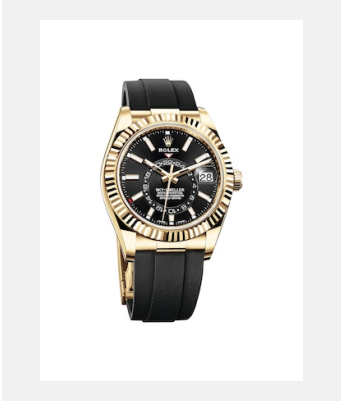

Contact sheet

SKY-DWELLER

MODEL

Ref: m326238-0009_PK13_001

Sky-Dweller

Credits: © Rolex