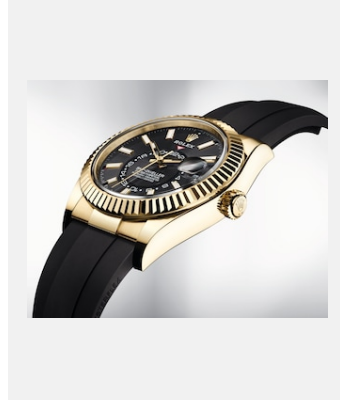

Contact sheet

SKY-DWELLER

GALLERY

Ref: m326238-0009_2001ac_001

Oyster Perpetual Sky-Dweller, 42mm,
18 ct yellow gold

Credits: © Rolex/Alain Costa

Ref: m326238-0009_2001ac_002

Oyster Perpetual Sky-Dweller, 42mm,
18 ct yellow gold

Credits: © Rolex/Alain Costa

Ref: m326238-0009_2001ac_003

Oyster Perpetual Sky-Dweller, 42mm,
18 ct yellow gold

Credits: © Rolex/Alain Costa

Ref: m326238-0009_2001ac_004

Oyster Perpetual Sky-Dweller, 42mm,
18 ct yellow gold

Credits: © Rolex/Alain Costa

Ref: m326238-0009_2001ac_005

Oyster Perpetual Sky-Dweller, 42mm,
18 ct yellow gold

Credits: © Rolex/Alain Costa

Ref: m326238-0009_2001ac_006

Oyster Perpetual Sky-Dweller, 42mm,
18 ct yellow gold

Credits: © Rolex/Alain Costa

Ref: m326238-0009_2001ac_008

Oyster Perpetual Sky-Dweller, 42mm,
18 ct yellow gold

Credits: © Rolex/Alain Costa

Contact sheet

SKY-DWELLER

MODEL

Ref: m326238-0009_PK13_001