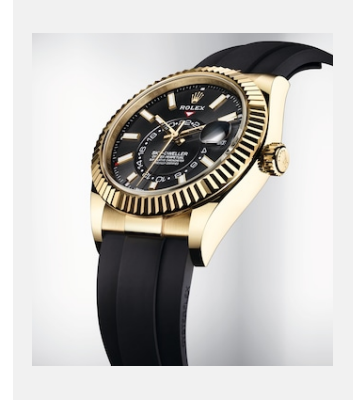

Contact sheet

SKY-DWELLER

GALLERY

Ref: m326238-0009_2001ac_001

Oyster Perpetual Sky-Dweller, 42mm,
18 ct yellow gold

Credits: © Rolex/Alain Costa

Ref: m326238-0009_2001ac_002

Oyster Perpetual Sky-Dweller, 42mm,
18 ct yellow gold

Credits: © Rolex/Alain Costa

Ref: m326238-0009_2001ac_003

Oyster Perpetual Sky-Dweller, 42mm,
18 ct yellow gold

Credits: © Rolex/Alain Costa

Ref: m326238-0009_2001ac_004

Oyster Perpetual Sky-Dweller, 42mm,
18 ct yellow gold

Credits: © Rolex/Alain Costa

Ref: m326238-0009_2001ac_005

Oyster Perpetual Sky-Dweller, 42mm,
18 ct yellow gold

Credits: © Rolex/Alain Costa

Ref: m326238-0009_2001ac_006

Oyster Perpetual Sky-Dweller, 42mm,
18 ct yellow gold

Credits: © Rolex/Alain Costa

Ref: m326238-0009_2001ac_008

Oyster Perpetual Sky-Dweller, 42mm,
18 ct yellow gold

Credits: © Rolex/Alain Costa

Contact sheet

SKY-DWELLER

MODEL

Ref: m326238-0009_PK13_001