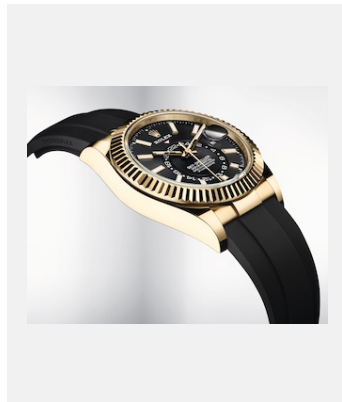

Contact sheet

SKY-DWELLER

GALLERY

Ref: m326238-0009_2001ac_001

Oyster Perpetual Sky-Dweller, 42mm,
18 ct yellow gold

Credits: © Rolex/Alain Costa

Ref: m326238-0009_2001ac_002

Oyster Perpetual Sky-Dweller, 42mm,
18 ct yellow gold

Credits: © Rolex/Alain Costa

Ref: m326238-0009_2001ac_003

Oyster Perpetual Sky-Dweller, 42mm,
18 ct yellow gold

Credits: © Rolex/Alain Costa

Ref: m326238-0009_2001ac_004

Oyster Perpetual Sky-Dweller, 42mm,
18 ct yellow gold

Credits: © Rolex/Alain Costa

Ref: m326238-0009_2001ac_005

Oyster Perpetual Sky-Dweller, 42mm,
18 ct yellow gold

Credits: © Rolex/Alain Costa

Ref: m326238-0009_2001ac_006

Oyster Perpetual Sky-Dweller, 42mm,
18 ct yellow gold

Credits: © Rolex/Alain Costa

Ref: m326238-0009_2001ac_008

Oyster Perpetual Sky-Dweller, 42mm,
18 ct yellow gold

Credits: © Rolex/Alain Costa

Contact sheet

SKY-DWELLER

MODEL

Ref: m326238-0009_PK13_001