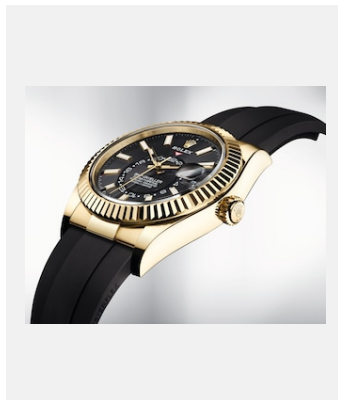

## GALLERY

Ref: m326238-0009\_2001ac\_001

Oyster Perpetual Sky-Dweller, 42mm,  
18 ct yellow gold

Credits: © Rolex/Alain Costa

Ref: m326238-0009\_2001ac\_002

Oyster Perpetual Sky-Dweller, 42mm,  
18 ct yellow gold

Credits: © Rolex/Alain Costa

Ref: m326238-0009\_2001ac\_003

Oyster Perpetual Sky-Dweller, 42mm,  
18 ct yellow gold

Credits: © Rolex/Alain Costa

Ref: m326238-0009\_2001ac\_004

Oyster Perpetual Sky-Dweller, 42mm,  
18 ct yellow gold

Credits: © Rolex/Alain Costa

Ref: m326238-0009\_2001ac\_005

Oyster Perpetual Sky-Dweller, 42mm,  
18 ct yellow gold

Credits: © Rolex/Alain Costa

Ref: m326238-0009\_2001ac\_006

Oyster Perpetual Sky-Dweller, 42mm,  
18 ct yellow gold

Credits: © Rolex/Alain Costa

Ref: m326238-0009\_2001ac\_008

Oyster Perpetual Sky-Dweller, 42mm,  
18 ct yellow gold

Credits: © Rolex/Alain Costa

Contact sheet