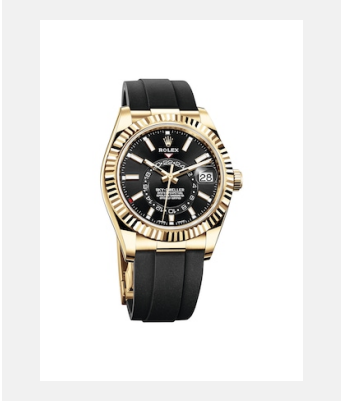

Contact sheet

SKY-DWELLER

GALLERY

Ref: m326238-0009_2001ac_001

Oyster Perpetual Sky-Dweller, 42mm,
18 ct yellow gold

Credits: © Rolex/Alain Costa

Ref: m326238-0009_2001ac_002

Oyster Perpetual Sky-Dweller, 42mm,
18 ct yellow gold

Credits: © Rolex/Alain Costa

Ref: m326238-0009_2001ac_003

Oyster Perpetual Sky-Dweller, 42mm,
18 ct yellow gold

Credits: © Rolex/Alain Costa

Ref: m326238-0009_2001ac_004

Oyster Perpetual Sky-Dweller, 42mm,
18 ct yellow gold

Credits: © Rolex/Alain Costa

Ref: m326238-0009_2001ac_005

Oyster Perpetual Sky-Dweller, 42mm,
18 ct yellow gold

Credits: © Rolex/Alain Costa

Ref: m326238-0009_2001ac_006

Oyster Perpetual Sky-Dweller, 42mm,
18 ct yellow gold

Credits: © Rolex/Alain Costa

Ref: m326238-0009_2001ac_008

Oyster Perpetual Sky-Dweller, 42mm,
18 ct yellow gold

Credits: © Rolex/Alain Costa

Contact sheet

SKY-DWELLER

MODEL

Ref: m326238-0009_PK13_001