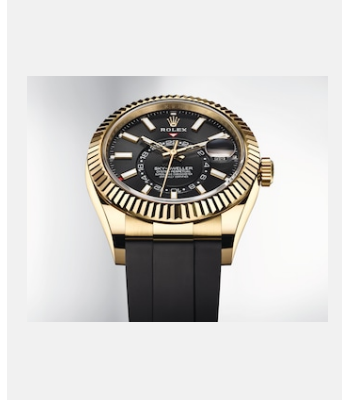

Contact sheet

SKY-DWELLER

GALLERY

Ref: m326238-0009_2001ac_001

Oyster Perpetual Sky-Dweller, 42mm,
18 ct yellow gold

Credits: © Rolex/Alain Costa

Ref: m326238-0009_2001ac_002

Oyster Perpetual Sky-Dweller, 42mm,
18 ct yellow gold

Credits: © Rolex/Alain Costa

Ref: m326238-0009_2001ac_003

Oyster Perpetual Sky-Dweller, 42mm,
18 ct yellow gold

Credits: © Rolex/Alain Costa

Ref: m326238-0009_2001ac_004

Oyster Perpetual Sky-Dweller, 42mm,
18 ct yellow gold

Credits: © Rolex/Alain Costa

Ref: m326238-0009_2001ac_005

Oyster Perpetual Sky-Dweller, 42mm,
18 ct yellow gold

Credits: © Rolex/Alain Costa

Ref: m326238-0009_2001ac_006

Oyster Perpetual Sky-Dweller, 42mm,
18 ct yellow gold

Credits: © Rolex/Alain Costa

Ref: m326238-0009_2001ac_008

Oyster Perpetual Sky-Dweller, 42mm,
18 ct yellow gold

Credits: © Rolex/Alain Costa

Contact sheet

SKY-DWELLER

MODEL

Ref: m326238-0009_PK13_001