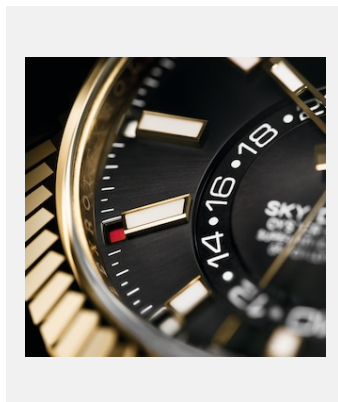

## GALLERY

Ref: m326238-0009\_2001ac\_001

Oyster Perpetual Sky-Dweller, 42mm,  
18 ct yellow gold

Credits: © Rolex/Alain Costa

Ref: m326238-0009\_2001ac\_002

Oyster Perpetual Sky-Dweller, 42mm,  
18 ct yellow gold

Credits: © Rolex/Alain Costa

Ref: m326238-0009\_2001ac\_003

Oyster Perpetual Sky-Dweller, 42mm,  
18 ct yellow gold

Credits: © Rolex/Alain Costa

Ref: m326238-0009\_2001ac\_004

Oyster Perpetual Sky-Dweller, 42mm,  
18 ct yellow gold

Credits: © Rolex/Alain Costa

Ref: m326238-0009\_2001ac\_005

Oyster Perpetual Sky-Dweller, 42mm,  
18 ct yellow gold

Credits: © Rolex/Alain Costa

Ref: m326238-0009\_2001ac\_006

Oyster Perpetual Sky-Dweller, 42mm,  
18 ct yellow gold

Credits: © Rolex/Alain Costa

Ref: m326238-0009\_2001ac\_008

Oyster Perpetual Sky-Dweller, 42mm,  
18 ct yellow gold

Credits: © Rolex/Alain Costa

Contact sheet