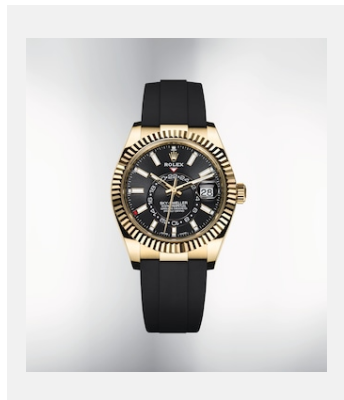

# SKY-DWELLER

## GALERIA

Ref: m326238-0009\_2001ac\_001

Oyster Perpetual Sky-Dweller, 42 mm,  
ouro amarelo 18 quilates

Créditos: © Rolex/Alain Costa

Ref: m326238-0009\_2001ac\_002

Oyster Perpetual Sky-Dweller, 42 mm,  
ouro amarelo 18 quilates

Créditos: © Rolex/Alain Costa

Ref: m326238-0009\_2001ac\_003

Oyster Perpetual Sky-Dweller, 42 mm,  
ouro amarelo 18 quilates

Créditos: © Rolex/Alain Costa

Ref: m326238-0009\_2001ac\_004

Oyster Perpetual Sky-Dweller, 42 mm,  
ouro amarelo 18 quilates

Créditos: © Rolex/Alain Costa

Ref: m326238-0009\_2001ac\_005

Oyster Perpetual Sky-Dweller, 42 mm,  
ouro amarelo 18 quilates

Créditos: © Rolex/Alain Costa

Ref: m326238-0009\_2001ac\_006

Oyster Perpetual Sky-Dweller, 42 mm,  
ouro amarelo 18 quilates