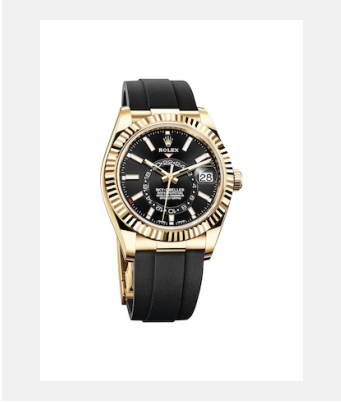

Galeria de fotos

SKY-DWELLER

MODELO

Ref: m326238-0009_PK13_001

Sky-Dweller

Créditos: © Rolex