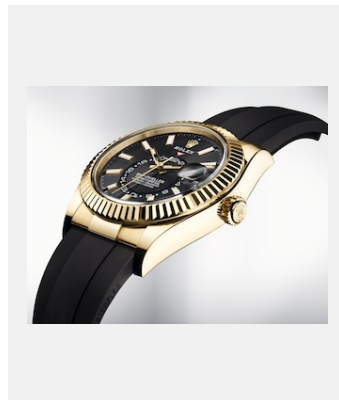

## GALERIA

Ref: m326238-0009\_2001ac\_001

Oyster Perpetual Sky-Dweller, 42 mm,  
ouro amarelo 18 quilates

Créditos: © Rolex/Alain Costa

Ref: m326238-0009\_2001ac\_002

Oyster Perpetual Sky-Dweller, 42 mm,  
ouro amarelo 18 quilates

Créditos: © Rolex/Alain Costa

Ref: m326238-0009\_2001ac\_003

Oyster Perpetual Sky-Dweller, 42 mm,  
ouro amarelo 18 quilates

Créditos: © Rolex/Alain Costa

Ref: m326238-0009\_2001ac\_004

Oyster Perpetual Sky-Dweller, 42 mm,  
ouro amarelo 18 quilates

Créditos: © Rolex/Alain Costa

Ref: m326238-0009\_2001ac\_005

Oyster Perpetual Sky-Dweller, 42 mm,  
ouro amarelo 18 quilates

Créditos: © Rolex/Alain Costa

Ref: m326238-0009\_2001ac\_006

Oyster Perpetual Sky-Dweller, 42 mm,  
ouro amarelo 18 quilates

Créditos: © Rolex/Alain Costa

Ref: m326238-0009\_2001ac\_008

Oyster Perpetual Sky-Dweller, 42 mm,  
ouro amarelo 18 quilates

Créditos: © Rolex/Alain Costa

Galeria de fotos