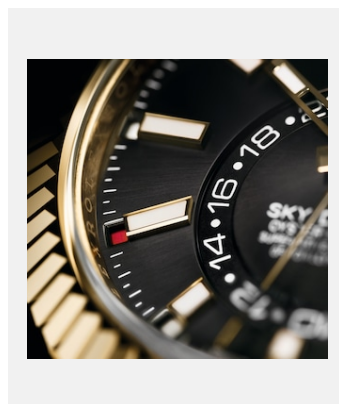

## GALERIA

Ref: m326238-0009\_2001ac\_001

Oyster Perpetual Sky-Dweller, 42 mm,  
ouro amarelo 18 quilates

Créditos: © Rolex/Alain Costa

Ref: m326238-0009\_2001ac\_002

Oyster Perpetual Sky-Dweller, 42 mm,  
ouro amarelo 18 quilates

Créditos: © Rolex/Alain Costa

Ref: m326238-0009\_2001ac\_003

Oyster Perpetual Sky-Dweller, 42 mm,  
ouro amarelo 18 quilates

Créditos: © Rolex/Alain Costa

Ref: m326238-0009\_2001ac\_004

Oyster Perpetual Sky-Dweller, 42 mm,  
ouro amarelo 18 quilates

Créditos: © Rolex/Alain Costa

Ref: m326238-0009\_2001ac\_005

Oyster Perpetual Sky-Dweller, 42 mm,  
ouro amarelo 18 quilates

Créditos: © Rolex/Alain Costa

Ref: m326238-0009\_2001ac\_006

Oyster Perpetual Sky-Dweller, 42 mm,  
ouro amarelo 18 quilates

Créditos: © Rolex/Alain Costa

Ref: m326238-0009\_2001ac\_008

Oyster Perpetual Sky-Dweller, 42 mm,  
ouro amarelo 18 quilates

Créditos: © Rolex/Alain Costa

Galeria de fotos