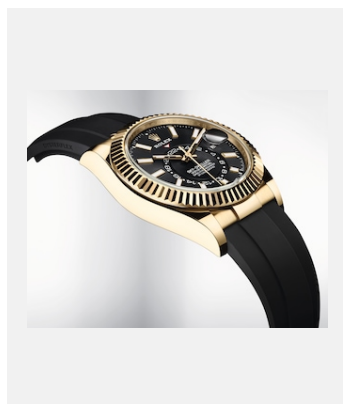

## GALERIA

Ref: m326238-0009\_2001ac\_001

Oyster Perpetual Sky-Dweller, 42 mm,  
ouro amarelo 18 quilates

Créditos: © Rolex/Alain Costa

Ref: m326238-0009\_2001ac\_002

Oyster Perpetual Sky-Dweller, 42 mm,  
ouro amarelo 18 quilates

Créditos: © Rolex/Alain Costa

Ref: m326238-0009\_2001ac\_003

Oyster Perpetual Sky-Dweller, 42 mm,  
ouro amarelo 18 quilates

Créditos: © Rolex/Alain Costa

Ref: m326238-0009\_2001ac\_004

Oyster Perpetual Sky-Dweller, 42 mm,  
ouro amarelo 18 quilates

Créditos: © Rolex/Alain Costa

Ref: m326238-0009\_2001ac\_005

Oyster Perpetual Sky-Dweller, 42 mm,  
ouro amarelo 18 quilates

Créditos: © Rolex/Alain Costa

Ref: m326238-0009\_2001ac\_006

Oyster Perpetual Sky-Dweller, 42 mm,  
ouro amarelo 18 quilates

Créditos: © Rolex/Alain Costa

Ref: m326238-0009\_2001ac\_008

Oyster Perpetual Sky-Dweller, 42 mm,  
ouro amarelo 18 quilates

Créditos: © Rolex/Alain Costa

Galeria de fotos