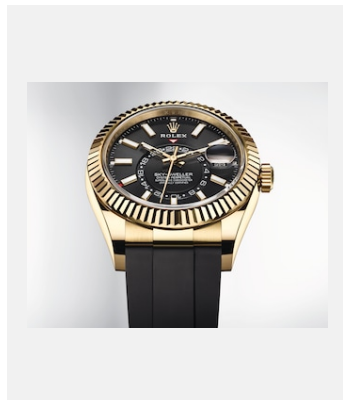

# SKY-DWELLER

## GALERIA

Ref: m326238-0009\_2001ac\_001

Oyster Perpetual Sky-Dweller, 42 mm,  
ouro amarelo 18 quilates

Créditos: © Rolex/Alain Costa

Ref: m326238-0009\_2001ac\_002

Oyster Perpetual Sky-Dweller, 42 mm,  
ouro amarelo 18 quilates

Créditos: © Rolex/Alain Costa

Ref: m326238-0009\_2001ac\_003

Oyster Perpetual Sky-Dweller, 42 mm,  
ouro amarelo 18 quilates

Créditos: © Rolex/Alain Costa

Ref: m326238-0009\_2001ac\_004

Oyster Perpetual Sky-Dweller, 42 mm,  
ouro amarelo 18 quilates

Créditos: © Rolex/Alain Costa

Ref: m326238-0009\_2001ac\_005

Oyster Perpetual Sky-Dweller, 42 mm,  
ouro amarelo 18 quilates

Créditos: © Rolex/Alain Costa

Ref: m326238-0009\_2001ac\_006

Oyster Perpetual Sky-Dweller, 42 mm,  
ouro amarelo 18 quilates