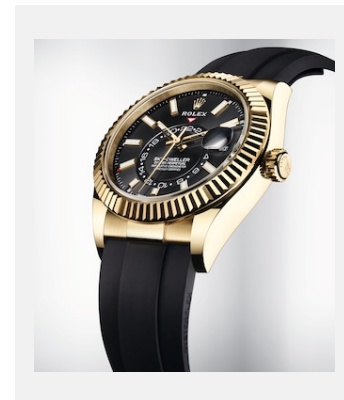

## GALERIA

Ref: m326238-0009\_2001ac\_001

Oyster Perpetual Sky-Dweller, 42 mm,  
ouro amarelo 18 quilates

Créditos: © Rolex/Alain Costa

Ref: m326238-0009\_2001ac\_002

Oyster Perpetual Sky-Dweller, 42 mm,  
ouro amarelo 18 quilates

Créditos: © Rolex/Alain Costa

Ref: m326238-0009\_2001ac\_003

Oyster Perpetual Sky-Dweller, 42 mm,  
ouro amarelo 18 quilates

Créditos: © Rolex/Alain Costa

Ref: m326238-0009\_2001ac\_004

Oyster Perpetual Sky-Dweller, 42 mm,  
ouro amarelo 18 quilates

Créditos: © Rolex/Alain Costa

Ref: m326238-0009\_2001ac\_005

Oyster Perpetual Sky-Dweller, 42 mm,  
ouro amarelo 18 quilates

Créditos: © Rolex/Alain Costa

Ref: m326238-0009\_2001ac\_006

Oyster Perpetual Sky-Dweller, 42 mm,  
ouro amarelo 18 quilates

Créditos: © Rolex/Alain Costa

Ref: m326238-0009\_2001ac\_008

Oyster Perpetual Sky-Dweller, 42 mm,  
ouro amarelo 18 quilates

Créditos: © Rolex/Alain Costa

Galeria de fotos