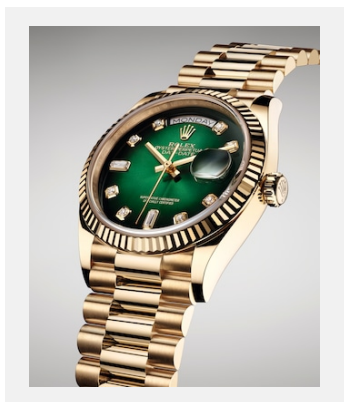

版权页
星期日历型 36

图片

编码: 1_m128238-0069_1901ac_001

DAY-DATE 36 - 18 CT YELLOW GOLD

鸣谢: © Rolex/©Alain Costa

编码: 2_m128238-0069_1901ac_002

DAY-DATE 36 - 18 CT YELLOW GOLD

鸣谢: © Rolex/©Alain Costa

编码: 3_m128238-0069_1901ac_005

DAY-DATE 36 - 18 CT YELLOW GOLD

鸣谢: © Rolex/©Alain Costa

编码: 4_m128238-0069_1901ac_008

DAY-DATE 36 - 18 CT YELLOW GOLD

鸣谢: © Rolex/©Alain Costa

编码: 5_m128238-0069_1901ac_004

DAY-DATE 36 - 18 CT YELLOW GOLD

鸣谢: © Rolex/©Alain Costa

编码: 6_m128238-0069_1901ac_006

DAY-DATE 36 - 18 CT YELLOW GOLD

鸣谢: © Rolex/©Alain Costa

编码: 7_m128238-0069_1901ac_007

DAY-DATE 36 - 18 CT YELLOW GOLD

鸣谢: © Rolex/Alain Costa

编码: 8_m128238-0069_pk13_001

DAY-DATE 36 - 18 CT YELLOW GOLD

鸣谢: © Rolex/©Alain Costa

版权页
星期日历型 36

编码: 9_m128235-0037_pk13_001

DAY-DATE 36 - 18 CT YELLOW
GOLD

鸣谢: © Rolex/Rolex

编码: 10_m128349rbr-0008_pk13_001

DAY-DATE 36 - 18 CT YELLOW
GOLD