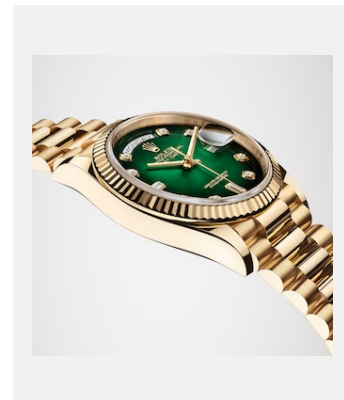

版权页
星期日历型 36

图片

编码: 1_m128238-0069_1901ac_001

DAY-DATE 36 - 18 CT YELLOW GOLD

鸣谢: © Rolex/©Alain Costa

编码: 2_m128238-0069_1901ac_002

DAY-DATE 36 - 18 CT YELLOW GOLD

鸣谢: © Rolex/©Alain Costa

编码: 3_m128238-0069_1901ac_005

DAY-DATE 36 - 18 CT YELLOW GOLD

鸣谢: © Rolex/©Alain Costa

编码: 4_m128238-0069_1901ac_008

DAY-DATE 36 - 18 CT YELLOW GOLD

鸣谢: © Rolex/©Alain Costa

编码: 5_m128238-0069_1901ac_004

DAY-DATE 36 - 18 CT YELLOW GOLD

鸣谢: © Rolex/©Alain Costa

编码: 6_m128238-0069_1901ac_006

DAY-DATE 36 - 18 CT YELLOW GOLD

鸣谢: © Rolex/©Alain Costa

编码: 7_m128238-0069_1901ac_007

DAY-DATE 36 - 18 CT YELLOW GOLD

鸣谢: © Rolex/Alain Costa

编码: 8_m128238-0069_pk13_001

DAY-DATE 36 - 18 CT YELLOW GOLD

鸣谢: © Rolex/©Alain Costa

版权页
星期日历型 36

编码: 9_m128235-0037_pk13_001

DAY-DATE 36 - 18 CT YELLOW
GOLD

鸣谢: © Rolex/Rolex

编码: 10_m128349rbr-0008_pk13_001

DAY-DATE 36 - 18 CT YELLOW
GOLD