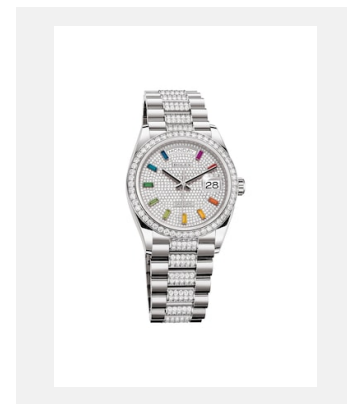

编码: 3_m128238-0069_1901ac_005

DAY-DATE 36 - 18 CT YELLOW GOLD

鸣谢: © Rolex/©Alain Costa

编码: 4_m128238-0069_1901ac_008

DAY-DATE 36 - 18 CT YELLOW GOLD

鸣谢: © Rolex/©Alain Costa

编码: 5_m128238-0069_1901ac_004

DAY-DATE 36 - 18 CT YELLOW GOLD

鸣谢: © Rolex/©Alain Costa

编码: 6_m128238-0069_1901ac_006

DAY-DATE 36 - 18 CT YELLOW GOLD

鸣谢: © Rolex/©Alain Costa

编码: 7_m128238-0069_1901ac_007

DAY-DATE 36 - 18 CT YELLOW GOLD

鸣谢: © Rolex/Alain Costa

编码: 8_m128238-0069_pk13_001

DAY-DATE 36 - 18 CT YELLOW GOLD

鸣谢: © Rolex/©Alain Costa

版权页
星期日历型 36

编码: 9_m128235-0037_pk13_001

DAY-DATE 36 - 18 CT YELLOW
GOLD

鸣谢: © Rolex/Rolex

编码: 10_m128349rbr-0008_pk13_001

DAY-DATE 36 - 18 CT YELLOW
GOLD

鸣谢: © Rolex/Rolex

编码: 11_m128348rbr-0037_pk13_001

DAY-DATE 36 - 18 CT YELLOW
GOLD

鸣谢: © Rolex/Rolex

编码: 12_m128349rbr-0012_pk13_001

DAY-DATE 36 - 18 CT YELLOW
GOLD

鸣谢: © Rolex/Rolex

影片