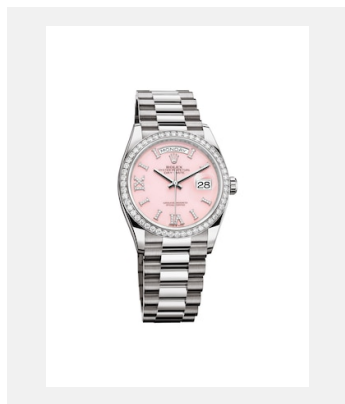

编码: 3_m128238-0069_1901ac_005

DAY-DATE 36 - 18 CT YELLOW GOLD

鸣谢: © Rolex/©Alain Costa

编码: 4_m128238-0069_1901ac_008

DAY-DATE 36 - 18 CT YELLOW GOLD

鸣谢: © Rolex/©Alain Costa

编码: 5_m128238-0069_1901ac_004

DAY-DATE 36 - 18 CT YELLOW GOLD

鸣谢: © Rolex/©Alain Costa

编码: 6_m128238-0069_1901ac_006

DAY-DATE 36 - 18 CT YELLOW GOLD

鸣谢: © Rolex/©Alain Costa

编码: 7_m128238-0069_1901ac_007

DAY-DATE 36 - 18 CT YELLOW GOLD

鸣谢: © Rolex/Alain Costa

编码: 8_m128238-0069_pk13_001

DAY-DATE 36 - 18 CT YELLOW GOLD

鸣谢: © Rolex/©Alain Costa

版权页
星期日历型 36

编码: 9_m128235-0037_pk13_001

DAY-DATE 36 - 18 CT YELLOW
GOLD

鸣谢: © Rolex/Rolex

编码: 10_m128349rbr-0008_pk13_001

DAY-DATE 36 - 18 CT YELLOW
GOLD

鸣谢: © Rolex/Rolex

编码: 11_m128348rbr-0037_pk13_001

DAY-DATE 36 - 18 CT YELLOW
GOLD

鸣谢: © Rolex/Rolex

编码: 12_m128349rbr-0012_pk13_001

DAY-DATE 36 - 18 CT YELLOW
GOLD

鸣谢: © Rolex/Rolex

影片