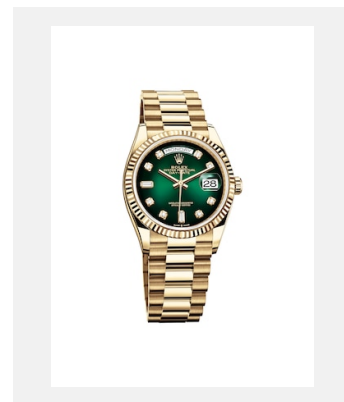

版权页
星期日历型 36

图片

编码: 1_m128238-0069_1901ac_001

DAY-DATE 36 - 18 CT YELLOW GOLD

鸣谢: © Rolex/©Alain Costa

编码: 2_m128238-0069_1901ac_002

DAY-DATE 36 - 18 CT YELLOW GOLD

鸣谢: © Rolex/©Alain Costa

编码: 3_m128238-0069_1901ac_005

DAY-DATE 36 - 18 CT YELLOW GOLD

鸣谢: © Rolex/©Alain Costa

编码: 4_m128238-0069_1901ac_008

DAY-DATE 36 - 18 CT YELLOW GOLD

鸣谢: © Rolex/©Alain Costa

编码: 5_m128238-0069_1901ac_004

DAY-DATE 36 - 18 CT YELLOW GOLD

鸣谢: © Rolex/©Alain Costa

编码: 6_m128238-0069_1901ac_006

DAY-DATE 36 - 18 CT YELLOW GOLD

鸣谢: © Rolex/©Alain Costa

编码: 7_m128238-0069_1901ac_007

DAY-DATE 36 - 18 CT YELLOW GOLD

鸣谢: © Rolex/Alain Costa

编码: 8_m128238-0069_pk13_001

DAY-DATE 36 - 18 CT YELLOW GOLD

鸣谢: © Rolex/©Alain Costa

版权页
星期日历型 36

编码: 9_m128235-0037_pk13_001

DAY-DATE 36 - 18 CT YELLOW
GOLD

鸣谢: © Rolex/Rolex

编码: 10_m128349rbr-0008_pk13_001

DAY-DATE 36 - 18 CT YELLOW
GOLD