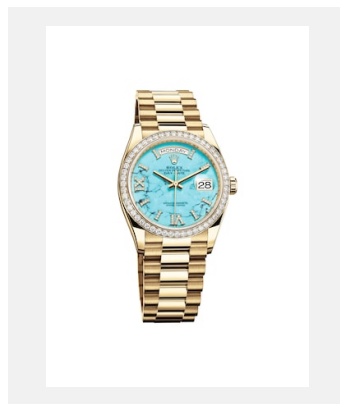

编码: 3_m128238-0069_1901ac_005

DAY-DATE 36 - 18 CT YELLOW GOLD

鸣谢: © Rolex/©Alain Costa

编码: 4_m128238-0069_1901ac_008

DAY-DATE 36 - 18 CT YELLOW GOLD

鸣谢: © Rolex/©Alain Costa

编码: 5_m128238-0069_1901ac_004

DAY-DATE 36 - 18 CT YELLOW GOLD

鸣谢: © Rolex/©Alain Costa

编码: 6_m128238-0069_1901ac_006

DAY-DATE 36 - 18 CT YELLOW GOLD

鸣谢: © Rolex/©Alain Costa

编码: 7_m128238-0069_1901ac_007

DAY-DATE 36 - 18 CT YELLOW GOLD

鸣谢: © Rolex/Alain Costa

编码: 8_m128238-0069_pk13_001

DAY-DATE 36 - 18 CT YELLOW GOLD

鸣谢: © Rolex/©Alain Costa

版权页
星期日历型 36

编码: 9_m128235-0037_pk13_001

DAY-DATE 36 - 18 CT YELLOW
GOLD

鸣谢: © Rolex/Rolex

编码: 10_m128349rbr-0008_pk13_001

DAY-DATE 36 - 18 CT YELLOW
GOLD

鸣谢: © Rolex/Rolex

编码: 11_m128348rbr-0037_pk13_001

DAY-DATE 36 - 18 CT YELLOW
GOLD

鸣谢: © Rolex/Rolex

编码: 12_m128349rbr-0012_pk13_001

DAY-DATE 36 - 18 CT YELLOW
GOLD

鸣谢: © Rolex/Rolex

影片