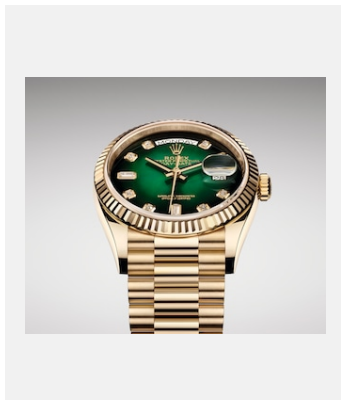

版权页
星期日历型 36

图片

编码: 1_m128238-0069_1901ac_001

DAY-DATE 36 - 18 CT YELLOW GOLD

鸣谢: © Rolex/©Alain Costa

编码: 2_m128238-0069_1901ac_002

DAY-DATE 36 - 18 CT YELLOW GOLD

鸣谢: © Rolex/©Alain Costa

编码: 3_m128238-0069_1901ac_005

DAY-DATE 36 - 18 CT YELLOW GOLD

鸣谢: © Rolex/©Alain Costa

编码: 4_m128238-0069_1901ac_008

DAY-DATE 36 - 18 CT YELLOW GOLD

鸣谢: © Rolex/©Alain Costa

编码: 5_m128238-0069_1901ac_004

DAY-DATE 36 - 18 CT YELLOW GOLD

鸣谢: © Rolex/©Alain Costa

编码: 6_m128238-0069_1901ac_006

DAY-DATE 36 - 18 CT YELLOW GOLD

鸣谢: © Rolex/©Alain Costa

编码: 7_m128238-0069_1901ac_007

DAY-DATE 36 - 18 CT YELLOW GOLD

鸣谢: © Rolex/Alain Costa

编码: 8_m128238-0069_pk13_001

DAY-DATE 36 - 18 CT YELLOW GOLD

鸣谢: © Rolex/©Alain Costa

版权页
星期日历型 36

编码: 9_m128235-0037_pk13_001

DAY-DATE 36 - 18 CT YELLOW
GOLD

鸣谢: © Rolex/Rolex

编码: 10_m128349rbr-0008_pk13_001

DAY-DATE 36 - 18 CT YELLOW
GOLD