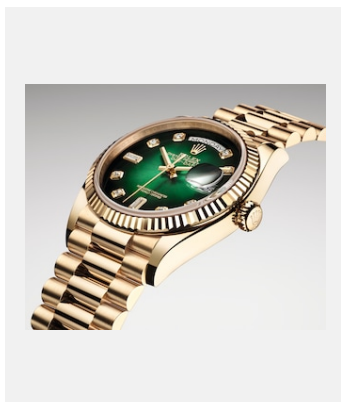

版权页
星期日历型 36

图片

编码: 1_m128238-0069_1901ac_001

DAY-DATE 36 - 18 CT YELLOW GOLD

鸣谢: © Rolex/©Alain Costa

编码: 2_m128238-0069_1901ac_002

DAY-DATE 36 - 18 CT YELLOW GOLD

鸣谢: © Rolex/©Alain Costa

编码: 3_m128238-0069_1901ac_005

DAY-DATE 36 - 18 CT YELLOW GOLD

鸣谢: © Rolex/©Alain Costa

编码: 4_m128238-0069_1901ac_008

DAY-DATE 36 - 18 CT YELLOW GOLD

鸣谢: © Rolex/©Alain Costa

编码: 5_m128238-0069_1901ac_004

DAY-DATE 36 - 18 CT YELLOW GOLD

鸣谢: © Rolex/©Alain Costa

编码: 6_m128238-0069_1901ac_006

DAY-DATE 36 - 18 CT YELLOW GOLD

鸣谢: © Rolex/©Alain Costa

编码: 7_m128238-0069_1901ac_007

DAY-DATE 36 - 18 CT YELLOW GOLD

鸣谢: © Rolex/Alain Costa

编码: 8_m128238-0069_pk13_001

DAY-DATE 36 - 18 CT YELLOW GOLD

鸣谢: © Rolex/©Alain Costa

版权页
星期日历型 36

编码: 9_m128235-0037_pk13_001

DAY-DATE 36 - 18 CT YELLOW
GOLD

鸣谢: © Rolex/Rolex

编码: 10_m128349rbr-0008_pk13_001

DAY-DATE 36 - 18 CT YELLOW
GOLD