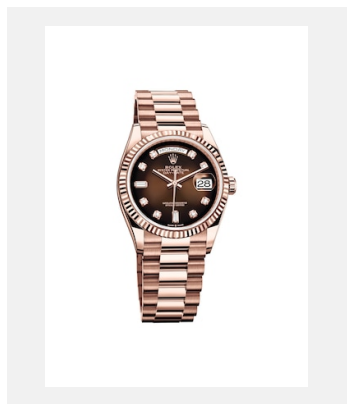

版权页
星期日历型 36

图片

编码: 1_m128238-0069_1901ac_001

DAY-DATE 36 - 18 CT YELLOW GOLD

鸣谢: © Rolex/©Alain Costa

编码: 2_m128238-0069_1901ac_002

DAY-DATE 36 - 18 CT YELLOW GOLD

鸣谢: © Rolex/©Alain Costa

编码: 3_m128238-0069_1901ac_005

DAY-DATE 36 - 18 CT YELLOW GOLD

鸣谢: © Rolex/©Alain Costa

编码: 4_m128238-0069_1901ac_008

DAY-DATE 36 - 18 CT YELLOW GOLD

鸣谢: © Rolex/©Alain Costa

编码: 5_m128238-0069_1901ac_004

DAY-DATE 36 - 18 CT YELLOW GOLD

鸣谢: © Rolex/©Alain Costa

编码: 6_m128238-0069_1901ac_006

DAY-DATE 36 - 18 CT YELLOW GOLD

鸣谢: © Rolex/©Alain Costa

编码: 7_m128238-0069_1901ac_007

DAY-DATE 36 - 18 CT YELLOW GOLD

鸣谢: © Rolex/Alain Costa

编码: 8_m128238-0069_pk13_001

DAY-DATE 36 - 18 CT YELLOW GOLD

鸣谢: © Rolex/©Alain Costa

版权页
星期日历型 36

编码: 9_m128235-0037_pk13_001

DAY-DATE 36 - 18 CT YELLOW
GOLD

鸣谢: © Rolex/Rolex

编码: 10_m128349rbr-0008_pk13_001

DAY-DATE 36 - 18 CT YELLOW
GOLD