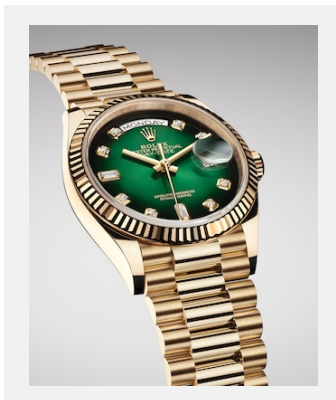

版权页
星期日历型 36

图片

编码: 1_m128238-0069_1901ac_001

DAY-DATE 36 - 18 CT YELLOW GOLD

鸣谢: © Rolex/©Alain Costa

编码: 2_m128238-0069_1901ac_002

DAY-DATE 36 - 18 CT YELLOW GOLD

鸣谢: © Rolex/©Alain Costa

编码: 3_m128238-0069_1901ac_005

DAY-DATE 36 - 18 CT YELLOW GOLD

鸣谢: © Rolex/©Alain Costa

编码: 4_m128238-0069_1901ac_008

DAY-DATE 36 - 18 CT YELLOW GOLD

鸣谢: © Rolex/©Alain Costa

编码: 5_m128238-0069_1901ac_004

DAY-DATE 36 - 18 CT YELLOW GOLD

鸣谢: © Rolex/©Alain Costa

编码: 6_m128238-0069_1901ac_006

DAY-DATE 36 - 18 CT YELLOW GOLD

鸣谢: © Rolex/©Alain Costa

编码: 7_m128238-0069_1901ac_007

DAY-DATE 36 - 18 CT YELLOW GOLD

鸣谢: © Rolex/Alain Costa

编码: 8_m128238-0069_pk13_001

DAY-DATE 36 - 18 CT YELLOW GOLD

鸣谢: © Rolex/©Alain Costa

版权页
星期日历型 36

编码: 9_m128235-0037_pk13_001

DAY-DATE 36 - 18 CT YELLOW
GOLD

鸣谢: © Rolex/Rolex

编码: 10_m128349rbr-0008_pk13_001

DAY-DATE 36 - 18 CT YELLOW
GOLD