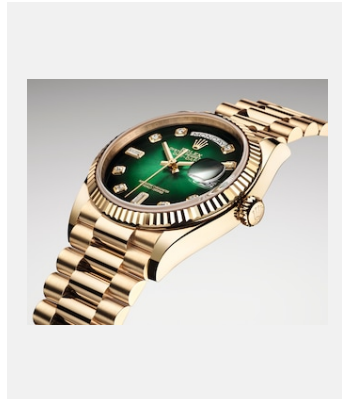

版權頁

DAY-DATE 36

圖片

編碼: 1_m128238-0069_1901ac_001

DAY-DATE 36 - 18 CT YELLOW GOLD

鳴謝: © Rolex/©Alain Costa

編碼: 2_m128238-0069_1901ac_002

DAY-DATE 36 - 18 CT YELLOW GOLD

鳴謝: © Rolex/©Alain Costa

編碼: 3_m128238-0069_1901ac_005

DAY-DATE 36 - 18 CT YELLOW GOLD

鳴謝: © Rolex/©Alain Costa

編碼: 4_m128238-0069_1901ac_008

DAY-DATE 36 - 18 CT YELLOW GOLD

鳴謝: © Rolex/©Alain Costa

編碼: 5_m128238-0069_1901ac_004

DAY-DATE 36 - 18 CT YELLOW GOLD

鳴謝: © Rolex/©Alain Costa

編碼: 6_m128238-0069_1901ac_006

DAY-DATE 36 - 18 CT YELLOW GOLD

鳴謝: © Rolex/©Alain Costa

編碼: 7_m128238-0069_1901ac_007

DAY-DATE 36 - 18 CT YELLOW GOLD

鳴謝: © Rolex/Alain Costa

編碼: 8_m128238-0069_pk13_001

DAY-DATE 36 - 18 CT YELLOW GOLD

鳴謝: © Rolex/©Alain Costa

版權頁

DAY-DATE 36

編碼: 9_m128235-0037_pk13_001

DAY-DATE 36 - 18 CT YELLOW
GOLD

鳴謝: © Rolex/Rolex