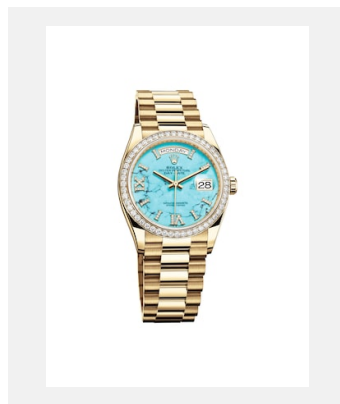

版權頁

DAY-DATE 36

圖片

編碼: 1_m128238-0069_1901ac_001

DAY-DATE 36 - 18 CT YELLOW GOLD

鳴謝: © Rolex/©Alain Costa

編碼: 2_m128238-0069_1901ac_002

DAY-DATE 36 - 18 CT YELLOW GOLD

DAY-DATE 36 - 18 CT YELLOW GOLD

鳴謝: © Rolex/©Alain Costa

編碼: 6_m128238-0069_1901ac_006

DAY-DATE 36 - 18 CT YELLOW GOLD

鳴謝: © Rolex/©Alain Costa

編碼: 7_m128238-0069_1901ac_007

DAY-DATE 36 - 18 CT YELLOW GOLD

鳴謝: © Rolex/Alain Costa

編碼: 8_m128238-0069_pk13_001

DAY-DATE 36 - 18 CT YELLOW GOLD

鳴謝: © Rolex/©Alain Costa

版權頁

DAY-DATE 36

編碼: 9_m128235-0037_pk13_001

DAY-DATE 36 - 18 CT YELLOW
GOLD

鳴謝: © Rolex/Rolex

編碼: 10_m128349rbr-0008_pk13_001

DAY-DATE 36 - 18 CT YELLOW
GOLD

鳴謝: © Rolex/Rolex

編碼: 11_m128348rbr-0037_pk13_001

DAY-DATE 36 - 18 CT YELLOW
GOLD

鳴謝: © Rolex/Rolex

編碼: 12_m128349rbr-0012_pk13_001

DAY-DATE 36 - 18 CT YELLOW
GOLD