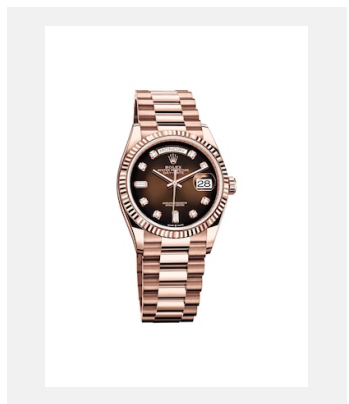

版權頁

DAY-DATE 36

圖片

編碼: 1_m128238-0069_1901ac_001

DAY-DATE 36 - 18 CT YELLOW GOLD

鳴謝: © Rolex/©Alain Costa

編碼: 2_m128238-0069_1901ac_002

DAY-DATE 36 - 18 CT YELLOW GOLD

DAY-DATE 36 - 18 CT YELLOW GOLD

鳴謝: © Rolex/©Alain Costa

編碼: 6_m128238-0069_1901ac_006

DAY-DATE 36 - 18 CT YELLOW GOLD

鳴謝: © Rolex/©Alain Costa

編碼: 7_m128238-0069_1901ac_007

DAY-DATE 36 - 18 CT YELLOW GOLD

鳴謝: © Rolex/Alain Costa

編碼: 8_m128238-0069_pk13_001

DAY-DATE 36 - 18 CT YELLOW GOLD

鳴謝: © Rolex/©Alain Costa

版權頁

DAY-DATE 36

編碼: 9_m128235-0037_pk13_001

DAY-DATE 36 - 18 CT YELLOW
GOLD

鳴謝: © Rolex/Rolex

編碼: 10_m128349rbr-0008_pk13_001

DAY-DATE 36 - 18 CT YELLOW
GOLD

鳴謝: © Rolex/Rolex

編碼: 11_m128348rbr-0037_pk13_001

DAY-DATE 36 - 18 CT YELLOW
GOLD

鳴謝: © Rolex/Rolex

編碼: 12_m128349rbr-0012_pk13_001

DAY-DATE 36 - 18 CT YELLOW
GOLD