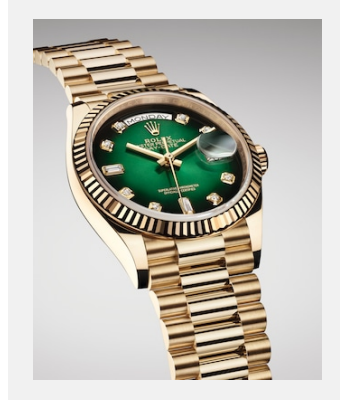

版權頁

DAY-DATE 36

圖片

編碼: 1_m128238-0069_1901ac_001

DAY-DATE 36 - 18 CT YELLOW GOLD

鳴謝: © Rolex/©Alain Costa

編碼: 2_m128238-0069_1901ac_002

DAY-DATE 36 - 18 CT YELLOW GOLD

鳴謝: © Rolex/©Alain Costa

編碼: 3_m128238-0069_1901ac_005

DAY-DATE 36 - 18 CT YELLOW GOLD

鳴謝: © Rolex/©Alain Costa

編碼: 4_m128238-0069_1901ac_008

DAY-DATE 36 - 18 CT YELLOW GOLD

鳴謝: © Rolex/©Alain Costa

編碼: 5_m128238-0069_1901ac_004

DAY-DATE 36 - 18 CT YELLOW GOLD

鳴謝: © Rolex/©Alain Costa

編碼: 6_m128238-0069_1901ac_006

DAY-DATE 36 - 18 CT YELLOW GOLD

鳴謝: © Rolex/©Alain Costa

編碼: 7_m128238-0069_1901ac_007

DAY-DATE 36 - 18 CT YELLOW GOLD

鳴謝: © Rolex/Alain Costa

編碼: 8_m128238-0069_pk13_001

DAY-DATE 36 - 18 CT YELLOW GOLD

鳴謝: © Rolex/©Alain Costa

版權頁

DAY-DATE 36

編碼: 9_m128235-0037_pk13_001

DAY-DATE 36 - 18 CT YELLOW
GOLD

鳴謝: © Rolex/Rolex