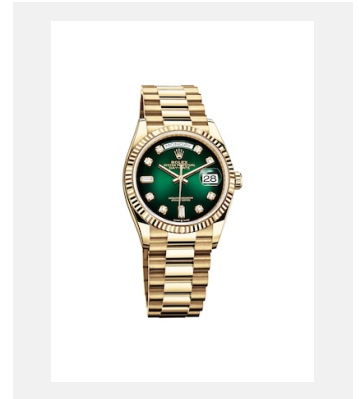

版權頁

DAY-DATE 36

圖片

編碼: 1_m128238-0069_1901ac_001

DAY-DATE 36 - 18 CT YELLOW GOLD

鳴謝: © Rolex/©Alain Costa

編碼: 2_m128238-0069_1901ac_002

DAY-DATE 36 - 18 CT YELLOW GOLD

DAY-DATE 36 - 18 CT YELLOW GOLD

鳴謝: © Rolex/©Alain Costa

編碼: 6_m128238-0069_1901ac_006

DAY-DATE 36 - 18 CT YELLOW GOLD

鳴謝: © Rolex/©Alain Costa

編碼: 7_m128238-0069_1901ac_007

DAY-DATE 36 - 18 CT YELLOW GOLD

鳴謝: © Rolex/Alain Costa

編碼: 8_m128238-0069_pk13_001

DAY-DATE 36 - 18 CT YELLOW GOLD

鳴謝: © Rolex/©Alain Costa

版權頁

DAY-DATE 36

編碼: 9_m128235-0037_pk13_001

DAY-DATE 36 - 18 CT YELLOW
GOLD

鳴謝: © Rolex/Rolex

編碼: 10_m128349rbr-0008_pk13_001

DAY-DATE 36 - 18 CT YELLOW
GOLD

鳴謝: © Rolex/Rolex

編碼: 11_m128348rbr-0037_pk13_001

DAY-DATE 36 - 18 CT YELLOW
GOLD

鳴謝: © Rolex/Rolex

編碼: 12_m128349rbr-0012_pk13_001

DAY-DATE 36 - 18 CT YELLOW
GOLD