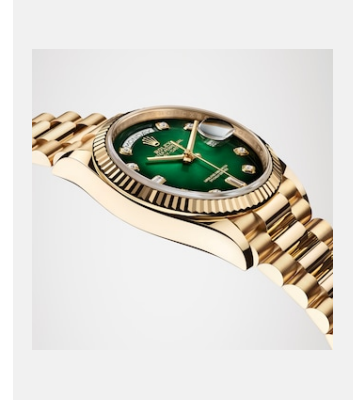

版權頁

DAY-DATE 36

圖片

編碼: 1_m128238-0069_1901ac_001

DAY-DATE 36 - 18 CT YELLOW GOLD

鳴謝: © Rolex/©Alain Costa

編碼: 2_m128238-0069_1901ac_002

DAY-DATE 36 - 18 CT YELLOW GOLD

鳴謝: © Rolex/©Alain Costa

編碼: 3_m128238-0069_1901ac_005

DAY-DATE 36 - 18 CT YELLOW GOLD

鳴謝: © Rolex/©Alain Costa

編碼: 4_m128238-0069_1901ac_008

DAY-DATE 36 - 18 CT YELLOW GOLD

鳴謝: © Rolex/©Alain Costa

編碼: 5_m128238-0069_1901ac_004

DAY-DATE 36 - 18 CT YELLOW GOLD

鳴謝: © Rolex/©Alain Costa

編碼: 6_m128238-0069_1901ac_006

DAY-DATE 36 - 18 CT YELLOW GOLD

鳴謝: © Rolex/©Alain Costa

編碼: 7_m128238-0069_1901ac_007

DAY-DATE 36 - 18 CT YELLOW GOLD

鳴謝: © Rolex/Alain Costa

編碼: 8_m128238-0069_pk13_001

DAY-DATE 36 - 18 CT YELLOW GOLD

鳴謝: © Rolex/©Alain Costa

版權頁

DAY-DATE 36

編碼: 9_m128235-0037_pk13_001

DAY-DATE 36 - 18 CT YELLOW
GOLD

鳴謝: © Rolex/Rolex