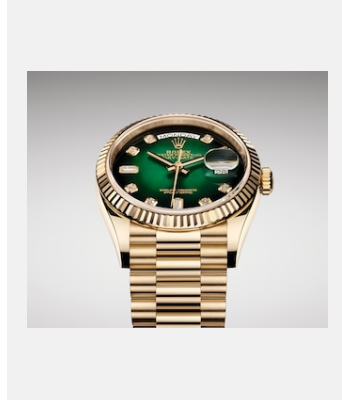

版權頁

DAY-DATE 36

圖片

編碼: 1_m128238-0069_1901ac_001

DAY-DATE 36 - 18 CT YELLOW GOLD

鳴謝: © Rolex/©Alain Costa

編碼: 2_m128238-0069_1901ac_002

DAY-DATE 36 - 18 CT YELLOW GOLD

鳴謝: © Rolex/©Alain Costa

編碼: 3_m128238-0069_1901ac_005

DAY-DATE 36 - 18 CT YELLOW GOLD

鳴謝: © Rolex/©Alain Costa

編碼: 4_m128238-0069_1901ac_008

DAY-DATE 36 - 18 CT YELLOW GOLD

鳴謝: © Rolex/©Alain Costa

編碼: 5_m128238-0069_1901ac_004

DAY-DATE 36 - 18 CT YELLOW GOLD

鳴謝: © Rolex/©Alain Costa

編碼: 6_m128238-0069_1901ac_006

DAY-DATE 36 - 18 CT YELLOW GOLD

鳴謝: © Rolex/©Alain Costa

編碼: 7_m128238-0069_1901ac_007

DAY-DATE 36 - 18 CT YELLOW GOLD

鳴謝: © Rolex/Alain Costa

編碼: 8_m128238-0069_pk13_001

DAY-DATE 36 - 18 CT YELLOW GOLD

鳴謝: © Rolex/©Alain Costa

版權頁

DAY-DATE 36

編碼: 9_m128235-0037_pk13_001

DAY-DATE 36 - 18 CT YELLOW
GOLD

鳴謝: © Rolex/Rolex