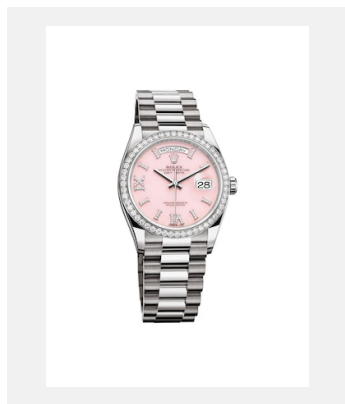

版權頁

DAY-DATE 36

圖片

編碼: 1_m128238-0069_1901ac_001

DAY-DATE 36 - 18 CT YELLOW GOLD

鳴謝: © Rolex/©Alain Costa

編碼: 2_m128238-0069_1901ac_002

DAY-DATE 36 - 18 CT YELLOW GOLD

DAY-DATE 36 - 18 CT YELLOW GOLD

鳴謝: © Rolex/©Alain Costa

編碼: 6_m128238-0069_1901ac_006

DAY-DATE 36 - 18 CT YELLOW GOLD

鳴謝: © Rolex/©Alain Costa

編碼: 7_m128238-0069_1901ac_007

DAY-DATE 36 - 18 CT YELLOW GOLD

鳴謝: © Rolex/Alain Costa

編碼: 8_m128238-0069_pk13_001

DAY-DATE 36 - 18 CT YELLOW GOLD

鳴謝: © Rolex/©Alain Costa

版權頁

DAY-DATE 36

編碼: 9_m128235-0037_pk13_001

DAY-DATE 36 - 18 CT YELLOW
GOLD

鳴謝: © Rolex/Rolex

編碼: 10_m128349rbr-0008_pk13_001

DAY-DATE 36 - 18 CT YELLOW
GOLD

鳴謝: © Rolex/Rolex

編碼: 11_m128348rbr-0037_pk13_001

DAY-DATE 36 - 18 CT YELLOW
GOLD

鳴謝: © Rolex/Rolex

編碼: 12_m128349rbr-0012_pk13_001

DAY-DATE 36 - 18 CT YELLOW
GOLD