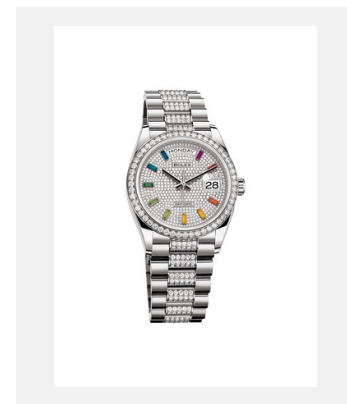

版權頁

DAY-DATE 36

圖片

編碼: 1_m128238-0069_1901ac_001

DAY-DATE 36 - 18 CT YELLOW GOLD

鳴謝: © Rolex/©Alain Costa

編碼: 2_m128238-0069_1901ac_002

DAY-DATE 36 - 18 CT YELLOW GOLD

DAY-DATE 36 - 18 CT YELLOW GOLD

鳴謝: © Rolex/©Alain Costa

編碼: 6_m128238-0069_1901ac_006

DAY-DATE 36 - 18 CT YELLOW GOLD

鳴謝: © Rolex/©Alain Costa

編碼: 7_m128238-0069_1901ac_007

DAY-DATE 36 - 18 CT YELLOW GOLD

鳴謝: © Rolex/Alain Costa

編碼: 8_m128238-0069_pk13_001

DAY-DATE 36 - 18 CT YELLOW GOLD

鳴謝: © Rolex/©Alain Costa

版權頁

DAY-DATE 36

編碼: 9_m128235-0037_pk13_001

DAY-DATE 36 - 18 CT YELLOW
GOLD

鳴謝: © Rolex/Rolex

編碼: 10_m128349rbr-0008_pk13_001

DAY-DATE 36 - 18 CT YELLOW
GOLD

鳴謝: © Rolex/Rolex

編碼: 11_m128348rbr-0037_pk13_001

DAY-DATE 36 - 18 CT YELLOW
GOLD

鳴謝: © Rolex/Rolex

編碼: 12_m128349rbr-0012_pk13_001

DAY-DATE 36 - 18 CT YELLOW
GOLD