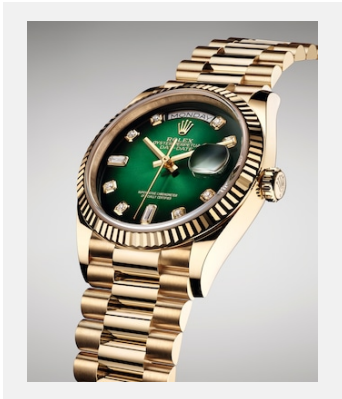

版權頁

DAY-DATE 36

圖片

編碼: 1_m128238-0069_1901ac_001

DAY-DATE 36 - 18 CT YELLOW GOLD

鳴謝: © Rolex/©Alain Costa

編碼: 2_m128238-0069_1901ac_002

DAY-DATE 36 - 18 CT YELLOW GOLD

鳴謝: © Rolex/©Alain Costa

編碼: 3_m128238-0069_1901ac_005

DAY-DATE 36 - 18 CT YELLOW GOLD

鳴謝: © Rolex/©Alain Costa

編碼: 4_m128238-0069_1901ac_008

DAY-DATE 36 - 18 CT YELLOW GOLD

鳴謝: © Rolex/©Alain Costa

編碼: 5_m128238-0069_1901ac_004

DAY-DATE 36 - 18 CT YELLOW GOLD

鳴謝: © Rolex/©Alain Costa

編碼: 6_m128238-0069_1901ac_006

DAY-DATE 36 - 18 CT YELLOW GOLD

鳴謝: © Rolex/©Alain Costa

編碼: 7_m128238-0069_1901ac_007

DAY-DATE 36 - 18 CT YELLOW GOLD

鳴謝: © Rolex/Alain Costa

編碼: 8_m128238-0069_pk13_001

DAY-DATE 36 - 18 CT YELLOW GOLD

鳴謝: © Rolex/©Alain Costa

版權頁

DAY-DATE 36

編碼: 9_m128235-0037_pk13_001

DAY-DATE 36 - 18 CT YELLOW
GOLD

鳴謝: © Rolex/Rolex