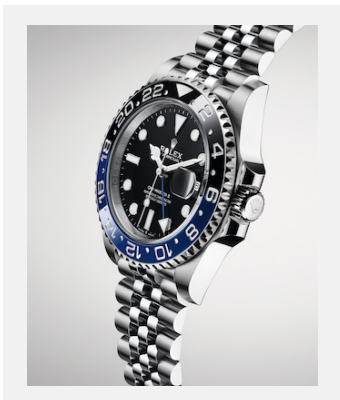

GMT-MASTER II - OYSTERSTEEL

Credits: © Rolex/©Alain Costa

Ref: 4\_m126710blnr-0002\_1901ac\_003

GMT-MASTER II - OYSTERSTEEL

Credits: © Rolex/©Alain Costa

Ref: 5\_m126710blnr-0002\_1901ac\_004\_1

GMT-MASTER II - OYSTERSTEEL