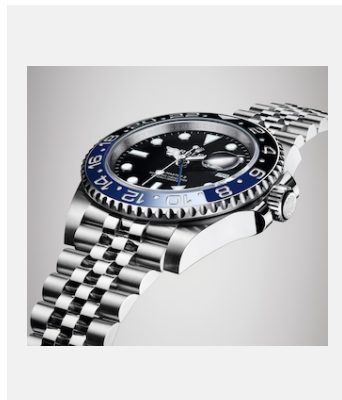

Ref: 6_m126710blnr-0002_1901ac_006

GMT-MASTER II - OYSTERSTEEL

Credits: © Rolex/©Alain Costa