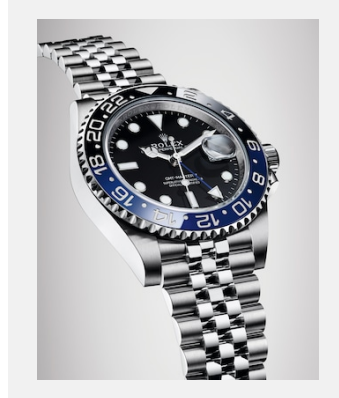

## VISUALS

Ref: 1\_m126710blnr-0002\_1901ac\_001

GMT-MASTER II - OYSTERSTEEL

Credits: © Rolex/©Alain Costa

Ref: 2\_m126710blnr-0002\_1901ac\_002

GMT-MASTER II - OYSTERSTEEL

Credits: © Rolex/©Alain Costa

Ref: 3\_m126710blnr-0002\_1901ac\_005