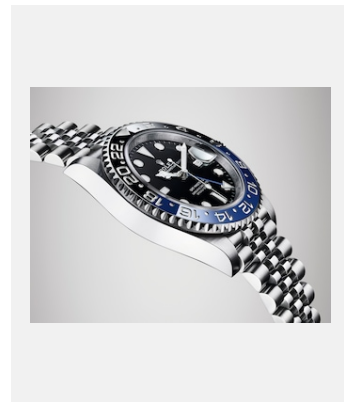

版权页
格林尼治型 II

图片

编码: 1_m126710blnr-0002_1901ac_001

GMT-MASTER II - OYSTERSTEEL

鸣谢: © Rolex/©Alain Costa

编码: 2_m126710blnr-0002_1901ac_002

GMT-MASTER II - OYSTERSTEEL

鸣谢: © Rolex/©Alain Costa

编码: 3_m126710blnr-0002_1901ac_005

GMT-MASTER II - OYSTERSTEEL

鸣谢: © Rolex/©Alain Costa

编码: 4_m126710blnr-0002_1901ac_003

GMT-MASTER II - OYSTERSTEEL

鸣谢: © Rolex/©Alain Costa

编码: 5_m126710blnr-0002_1901ac_004_1