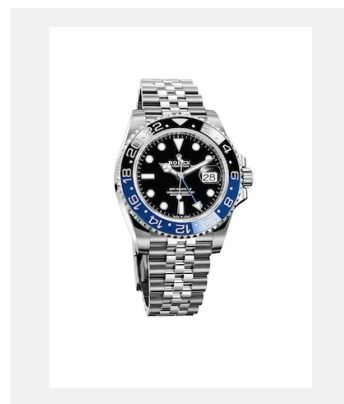

GMT-MASTER II - OYSTERSTEEL

鸣谢: © Rolex/©Alain Costa

编码: 6_m126710blnr-0002_1901ac_006

GMT-MASTER II - OYSTERSTEEL

鸣谢: © Rolex/©Alain Costa

编码: 7_m126710blnr-0002_1901ac_008

GMT-MASTER II - OYSTERSTEEL

鸣谢: © Rolex/Alain Costa