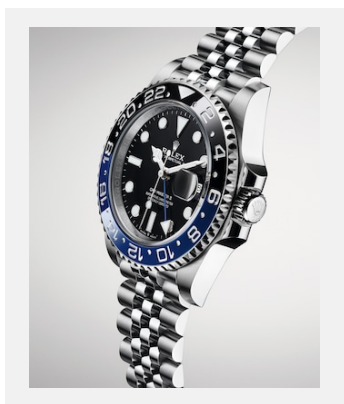

版权页
格林尼治型 II

图片

编码: 1_m126710blnr-0002_1901ac_001

GMT-MASTER II - OYSTERSTEEL

鸣谢: © Rolex/©Alain Costa

编码: 2_m126710blnr-0002_1901ac_002

GMT-MASTER II - OYSTERSTEEL

鸣谢: © Rolex/©Alain Costa

编码: 3_m126710blnr-0002_1901ac_005

GMT-MASTER II - OYSTERSTEEL

鸣谢: © Rolex/©Alain Costa

编码: 4_m126710blnr-0002_1901ac_003

GMT-MASTER II - OYSTERSTEEL

鸣谢: © Rolex/©Alain Costa

编码: 5_m126710blnr-0002_1901ac_004_1

GMT-MASTER II - OYSTERSTEEL

鸣谢: © Rolex/©Alain Costa

编码: 6_m126710blnr-0002_1901ac_006

GMT-MASTER II - OYSTERSTEEL

鸣谢: © Rolex/©Alain Costa

编码: 7_m126710blnr-0002_1901ac_008

GMT-MASTER II - OYSTERSTEEL

鸣谢: © Rolex/Alain Costa