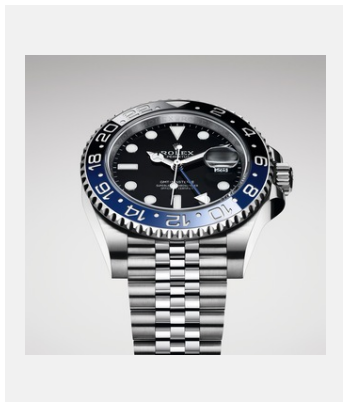

版权页
格林尼治型 II

图片

编码: 1_m126710blnr-0002_1901ac_001

GMT-MASTER II - OYSTERSTEEL

鸣谢: © Rolex/©Alain Costa

编码: 2_m126710blnr-0002_1901ac_002

GMT-MASTER II - OYSTERSTEEL

鸣谢: © Rolex/©Alain Costa

编码: 3_m126710blnr-0002_1901ac_005

GMT-MASTER II - OYSTERSTEEL

鸣谢: © Rolex/©Alain Costa

编码: 4_m126710blnr-0002_1901ac_003

GMT-MASTER II - OYSTERSTEEL

鸣谢: © Rolex/©Alain Costa

编码: 5_m126710blnr-0002_1901ac_004_1