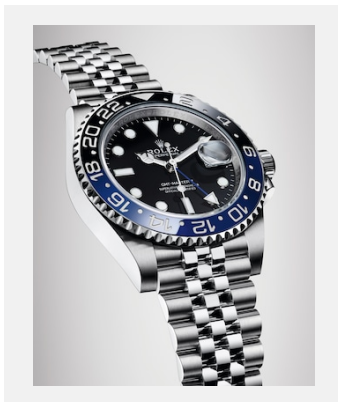

版权页
格林尼治型 II

图片

编码: 1_m126710blnr-0002_1901ac_001

GMT-MASTER II - OYSTERSTEEL

鸣谢: © Rolex/©Alain Costa

编码: 2_m126710blnr-0002_1901ac_002

GMT-MASTER II - OYSTERSTEEL

鸣谢: © Rolex/©Alain Costa

编码: 3_m126710blnr-0002_1901ac_005

GMT-MASTER II - OYSTERSTEEL

鸣谢: © Rolex/©Alain Costa

编码: 4_m126710blnr-0002_1901ac_003

GMT-MASTER II - OYSTERSTEEL

鸣谢: © Rolex/©Alain Costa

编码: 5_m126710blnr-0002_1901ac_004_1