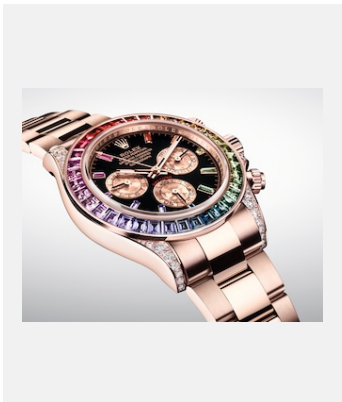

## VISUALS

Ref: 1\_m116595rbow-0001\_1801ac\_001

COSMOGRAPH DAYTONA - 18 CT  
EVEROSE GOLD

Credits: © Rolex/Alain Costa

Ref: 2\_m116595rbow-0001\_1801ac\_002

COSMOGRAPH DAYTONA - 18 CT  
EVEROSE GOLD

Credits: © Rolex/Alain Costa

Ref: 3\_3\_m116595rbow-0001\_1801ac\_003

COSMOGRAPH DAYTONA - 18 CT  
EVEROSE GOLD

Credits: © Rolex/Alain Costa

Ref: 4\_m116595rbow-0001\_1801ac\_004

COSMOGRAPH DAYTONA - 18 CT  
EVEROSE GOLD

Credits: © Rolex/Alain Costa

Ref: 5\_m116595rbow-0001\_1801ac\_005

COSMOGRAPH DAYTONA - 18 CT  
EVEROSE GOLD

Credits: © Rolex/Alain Costa

Ref: 6\_m116595rbow-0001\_1801ac\_006

COSMOGRAPH DAYTONA - 18 CT  
EVEROSE GOLD

Credits: © Rolex/Alain Costa

Ref: 7\_m116595rbow-0001\_1801ac\_008

COSMOGRAPH DAYTONA - 18 CT  
EVEROSE GOLD

Credits: © Rolex/Alain Costa

Ref: 8\_m116595rbow-0001\_pk13\_001

COSMOGRAPH DAYTONA - 18 CT  
EVEROSE GOLD

Credits: © Rolex/Rolex