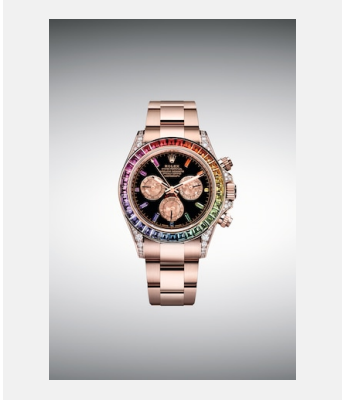

# COSMOGRAPH DAYTONA

## VISUALS

Ref: 1\_m116595rbow-0001\_1801ac\_001

COSMOGRAPH DAYTONA - 18 CT  
EVEROSE GOLD

Credits: © Rolex/Alain Costa

Ref: 2\_m116595rbow-0001\_1801ac\_002

COSMOGRAPH DAYTONA - 18 CT  
EVEROSE GOLD

Credits: © Rolex/Alain Costa

Ref: 3\_3\_m116595rbow-0001\_1801ac\_003

COSMOGRAPH DAYTONA - 18 CT  
EVEROSE GOLD

Credits: © Rolex/Alain Costa

Ref: 4\_m116595rbow-0001\_1801ac\_004

COSMOGRAPH DAYTONA - 18 CT  
EVEROSE GOLD

Credits: © Rolex/Alain Costa

Ref: 5\_m116595rbow-0001\_1801ac\_005

COSMOGRAPH DAYTONA - 18 CT  
EVEROSE GOLD

Credits: © Rolex/Alain Costa

Ref: 6\_m116595rbow-0001\_1801ac\_006

COSMOGRAPH DAYTONA - 18 CT  
EVEROSE GOLD

Credits: © Rolex/Alain Costa