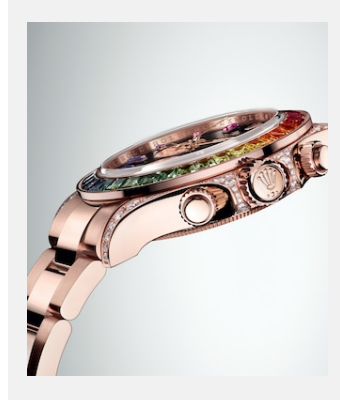

# COSMOGRAPH DAYTONA

## VISUALS

Ref: 1\_m116595rbow-0001\_1801ac\_001

COSMOGRAPH DAYTONA - 18 CT  
EVEROSE GOLD

Credits: © Rolex/Alain Costa

Ref: 2\_m116595rbow-0001\_1801ac\_002

COSMOGRAPH DAYTONA - 18 CT  
EVEROSE GOLD

Credits: © Rolex/Alain Costa

Ref: 3\_3\_m116595rbow-0001\_1801ac\_003

COSMOGRAPH DAYTONA - 18 CT  
EVEROSE GOLD

Credits: © Rolex/Alain Costa

Ref: 4\_m116595rbow-0001\_1801ac\_004

COSMOGRAPH DAYTONA - 18 CT  
EVEROSE GOLD

Credits: © Rolex/Alain Costa

Ref: 5\_m116595rbow-0001\_1801ac\_005

COSMOGRAPH DAYTONA - 18 CT  
EVEROSE GOLD

Credits: © Rolex/Alain Costa

Ref: 6\_m116595rbow-0001\_1801ac\_006

COSMOGRAPH DAYTONA - 18 CT  
EVEROSE GOLD

Credits: © Rolex/Alain Costa