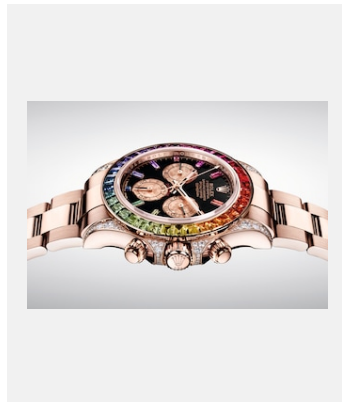

## VISUALS

Ref: 1\_m116595rbow-0001\_1801ac\_001

COSMOGRAPH DAYTONA - 18 CT  
EVEROSE GOLD

Credits: © Rolex/Alain Costa

Ref: 2\_m116595rbow-0001\_1801ac\_002

COSMOGRAPH DAYTONA - 18 CT  
EVEROSE GOLD

Credits: © Rolex/Alain Costa

Ref: 3\_3\_m116595rbow-0001\_1801ac\_003

COSMOGRAPH DAYTONA - 18 CT  
EVEROSE GOLD

Credits: © Rolex/Alain Costa

Ref: 4\_m116595rbow-0001\_1801ac\_004

COSMOGRAPH DAYTONA - 18 CT  
EVEROSE GOLD

Credits: © Rolex/Alain Costa

Ref: 5\_m116595rbow-0001\_1801ac\_005

COSMOGRAPH DAYTONA - 18 CT  
EVEROSE GOLD

Credits: © Rolex/Alain Costa

Ref: 6\_m116595rbow-0001\_1801ac\_006

COSMOGRAPH DAYTONA - 18 CT  
EVEROSE GOLD

Credits: © Rolex/Alain Costa

Ref: 7\_m116595rbow-0001\_1801ac\_008

COSMOGRAPH DAYTONA - 18 CT  
EVEROSE GOLD

Credits: © Rolex/Alain Costa

Ref: 8\_m116595rbow-0001\_pk13\_001

COSMOGRAPH DAYTONA - 18 CT  
EVEROSE GOLD

Credits: © Rolex/Rolex