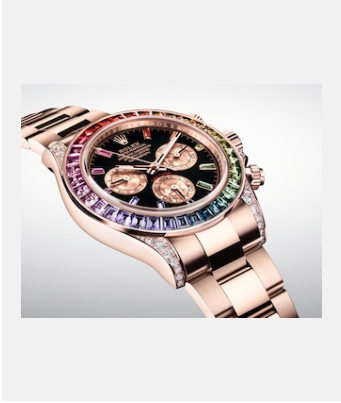

Contact sheet

COSMOGRAPH DAYTONA

VIDEO

Ref: 1_m116595rbow-0001_1801ac_005

VIDEO

Credits: © Rolex