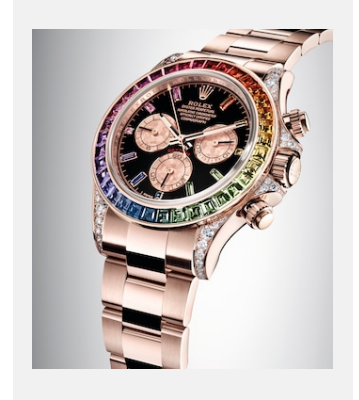

# COSMOGRAPH DAYTONA

## VISUALS

Ref: 1\_m116595rbow-0001\_1801ac\_001

COSMOGRAPH DAYTONA - 18 CT  
EVEROSE GOLD

Credits: © Rolex/Alain Costa

Ref: 2\_m116595rbow-0001\_1801ac\_002

COSMOGRAPH DAYTONA - 18 CT  
EVEROSE GOLD

Credits: © Rolex/Alain Costa

Ref: 3\_3\_m116595rbow-0001\_1801ac\_003

COSMOGRAPH DAYTONA - 18 CT  
EVEROSE GOLD

Credits: © Rolex/Alain Costa

Ref: 4\_m116595rbow-0001\_1801ac\_004

COSMOGRAPH DAYTONA - 18 CT  
EVEROSE GOLD

Credits: © Rolex/Alain Costa

Ref: 5\_m116595rbow-0001\_1801ac\_005

COSMOGRAPH DAYTONA - 18 CT  
EVEROSE GOLD

Credits: © Rolex/Alain Costa

Ref: 6\_m116595rbow-0001\_1801ac\_006

COSMOGRAPH DAYTONA - 18 CT  
EVEROSE GOLD

Credits: © Rolex/Alain Costa