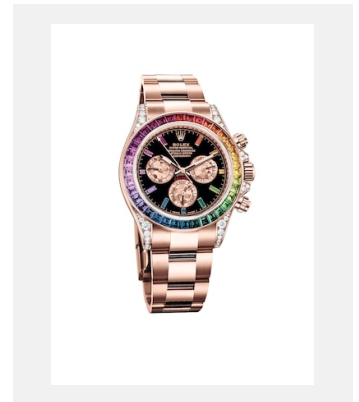

## VISUALS

Ref: 1\_m116595rbow-0001\_1801ac\_001

COSMOGRAPH DAYTONA - 18 CT  
EVEROSE GOLD

Credits: © Rolex/Alain Costa

Ref: 2\_m116595rbow-0001\_1801ac\_002

COSMOGRAPH DAYTONA - 18 CT  
EVEROSE GOLD

Credits: © Rolex/Alain Costa

Ref: 3\_3\_m116595rbow-0001\_1801ac\_003

COSMOGRAPH DAYTONA - 18 CT  
EVEROSE GOLD

Credits: © Rolex/Alain Costa

Ref: 4\_m116595rbow-0001\_1801ac\_004

COSMOGRAPH DAYTONA - 18 CT  
EVEROSE GOLD

Credits: © Rolex/Alain Costa

Ref: 5\_m116595rbow-0001\_1801ac\_005

COSMOGRAPH DAYTONA - 18 CT  
EVEROSE GOLD

Credits: © Rolex/Alain Costa

Ref: 6\_m116595rbow-0001\_1801ac\_006

COSMOGRAPH DAYTONA - 18 CT  
EVEROSE GOLD

Credits: © Rolex/Alain Costa

Ref: 7\_m116595rbow-0001\_1801ac\_008

COSMOGRAPH DAYTONA - 18 CT  
EVEROSE GOLD

Credits: © Rolex/Alain Costa

Ref: 8\_m116595rbow-0001\_pk13\_001

COSMOGRAPH DAYTONA - 18 CT  
EVEROSE GOLD

Credits: © Rolex/Rolex