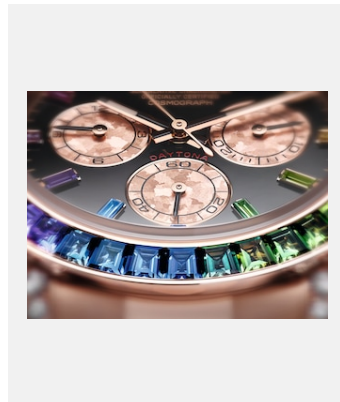

Ref: 5\_m116595rbow-0001\_1801ac\_005

COSMOGRAPH DAYTONA - 18 CT  
EVEROSE GOLD

Credits: © Rolex/Alain Costa

Ref: 6\_m116595rbow-0001\_1801ac\_006

COSMOGRAPH DAYTONA - 18 CT  
EVEROSE GOLD

Credits: © Rolex/Alain Costa

Ref: 7\_m116595rbow-0001\_1801ac\_008

COSMOGRAPH DAYTONA - 18 CT  
EVEROSE GOLD

Credits: © Rolex/Alain Costa

Ref: 8\_m116595rbow-0001\_pk13\_001

COSMOGRAPH DAYTONA - 18 CT  
EVEROSE GOLD

Credits: © Rolex/Rolex