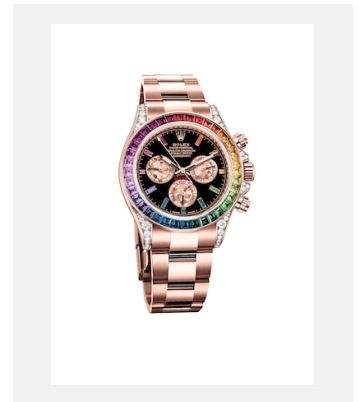

## IMAGENS

Ref: 1\_m116595rbow-0001\_1801ac\_001

COSMOGRAPH DAYTONA - 18 CT  
EVEROSE GOLD

Créditos: © Rolex/Alain Costa

Ref: 2\_m116595rbow-0001\_1801ac\_002

COSMOGRAPH DAYTONA - 18 CT  
EVEROSE GOLD

Créditos: © Rolex/Alain Costa

Ref: 3\_3\_m116595rbow-0001\_1801ac\_003

COSMOGRAPH DAYTONA - 18 CT  
EVEROSE GOLD

Créditos: © Rolex/Alain Costa

Ref: 4\_m116595rbow-0001\_1801ac\_004

COSMOGRAPH DAYTONA - 18 CT  
EVEROSE GOLD

Créditos: © Rolex/Alain Costa

Ref: 5\_m116595rbow-0001\_1801ac\_005

COSMOGRAPH DAYTONA - 18 CT  
EVEROSE GOLD

Créditos: © Rolex/Alain Costa

Ref: 6\_m116595rbow-0001\_1801ac\_006

COSMOGRAPH DAYTONA - 18 CT  
EVEROSE GOLD

Créditos: © Rolex/Alain Costa

Ref: 7\_m116595rbow-0001\_1801ac\_008

COSMOGRAPH DAYTONA - 18 CT  
EVEROSE GOLD

Créditos: © Rolex/Alain Costa

Ref: 8\_m116595rbow-0001\_pk13\_001

COSMOGRAPH DAYTONA - 18 CT  
EVEROSE GOLD

Créditos: © Rolex/Rolex