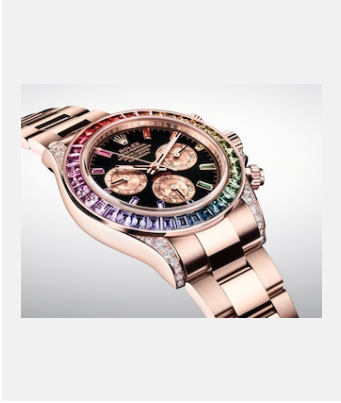

Galeria de fotos

COSMOGRAPH DAYTONA

VÍDEO

Ref: 1_m116595rbow-0001_1801ac_005

VIDEO

Créditos: © Rolex