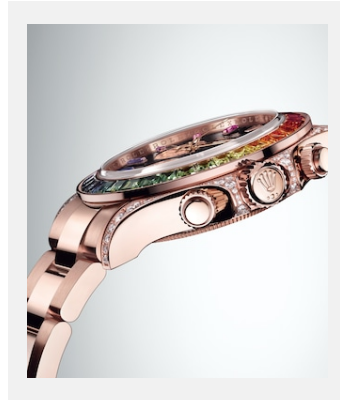

# COSMOGRAPH DAYTONA

## IMAGENS

Ref: 1\_m116595rbow-0001\_1801ac\_001

COSMOGRAPH DAYTONA - 18 CT  
EVEROSE GOLD

Créditos: © Rolex/Alain Costa

Ref: 2\_m116595rbow-0001\_1801ac\_002

COSMOGRAPH DAYTONA - 18 CT  
EVEROSE GOLD

Créditos: © Rolex/Alain Costa

Ref: 3\_3\_m116595rbow-0001\_1801ac\_003

COSMOGRAPH DAYTONA - 18 CT  
EVEROSE GOLD

Créditos: © Rolex/Alain Costa

Ref: 4\_m116595rbow-0001\_1801ac\_004

COSMOGRAPH DAYTONA - 18 CT  
EVEROSE GOLD

Créditos: © Rolex/Alain Costa

Ref: 5\_m116595rbow-0001\_1801ac\_005

COSMOGRAPH DAYTONA - 18 CT  
EVEROSE GOLD

Créditos: © Rolex/Alain Costa

Ref: 6\_m116595rbow-0001\_1801ac\_006

COSMOGRAPH DAYTONA - 18 CT  
EVEROSE GOLD

Créditos: © Rolex/Alain Costa