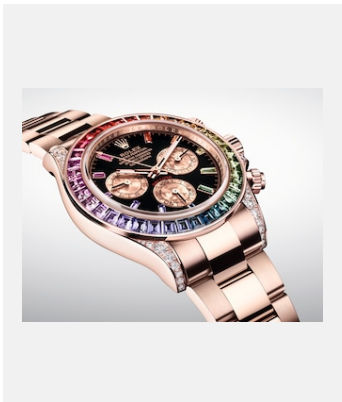

## IMAGENS

Ref: 1\_m116595rbow-0001\_1801ac\_001

COSMOGRAPH DAYTONA - 18 CT  
EVEROSE GOLD

Créditos: © Rolex/Alain Costa

Ref: 2\_m116595rbow-0001\_1801ac\_002

COSMOGRAPH DAYTONA - 18 CT  
EVEROSE GOLD

Créditos: © Rolex/Alain Costa

Ref: 3\_3\_m116595rbow-0001\_1801ac\_003

COSMOGRAPH DAYTONA - 18 CT  
EVEROSE GOLD

Créditos: © Rolex/Alain Costa

Ref: 4\_m116595rbow-0001\_1801ac\_004

COSMOGRAPH DAYTONA - 18 CT  
EVEROSE GOLD

Créditos: © Rolex/Alain Costa

Ref: 5\_m116595rbow-0001\_1801ac\_005

COSMOGRAPH DAYTONA - 18 CT  
EVEROSE GOLD

Créditos: © Rolex/Alain Costa

Ref: 6\_m116595rbow-0001\_1801ac\_006

COSMOGRAPH DAYTONA - 18 CT  
EVEROSE GOLD

Créditos: © Rolex/Alain Costa

Ref: 7\_m116595rbow-0001\_1801ac\_008

COSMOGRAPH DAYTONA - 18 CT  
EVEROSE GOLD

Créditos: © Rolex/Alain Costa

Ref: 8\_m116595rbow-0001\_pk13\_001

COSMOGRAPH DAYTONA - 18 CT  
EVEROSE GOLD

Créditos: © Rolex/Rolex