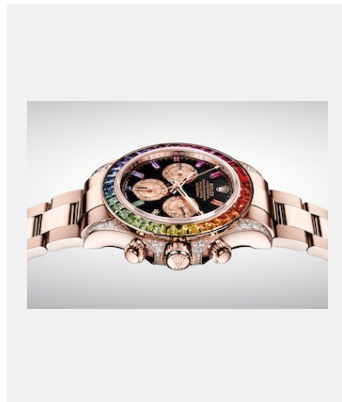

## IMAGENS

Ref: 1\_m116595rbow-0001\_1801ac\_001

COSMOGRAPH DAYTONA - 18 CT  
EVEROSE GOLD

Créditos: © Rolex/Alain Costa

Ref: 2\_m116595rbow-0001\_1801ac\_002

COSMOGRAPH DAYTONA - 18 CT  
EVEROSE GOLD

Créditos: © Rolex/Alain Costa

Ref: 3\_3\_m116595rbow-0001\_1801ac\_003

COSMOGRAPH DAYTONA - 18 CT  
EVEROSE GOLD

Créditos: © Rolex/Alain Costa

Ref: 4\_m116595rbow-0001\_1801ac\_004

COSMOGRAPH DAYTONA - 18 CT  
EVEROSE GOLD

Créditos: © Rolex/Alain Costa

Ref: 5\_m116595rbow-0001\_1801ac\_005

COSMOGRAPH DAYTONA - 18 CT  
EVEROSE GOLD

Créditos: © Rolex/Alain Costa

Ref: 6\_m116595rbow-0001\_1801ac\_006

COSMOGRAPH DAYTONA - 18 CT  
EVEROSE GOLD

Créditos: © Rolex/Alain Costa

Ref: 7\_m116595rbow-0001\_1801ac\_008

COSMOGRAPH DAYTONA - 18 CT  
EVEROSE GOLD

Créditos: © Rolex/Alain Costa

Ref: 8\_m116595rbow-0001\_pk13\_001

COSMOGRAPH DAYTONA - 18 CT  
EVEROSE GOLD

Créditos: © Rolex/Rolex