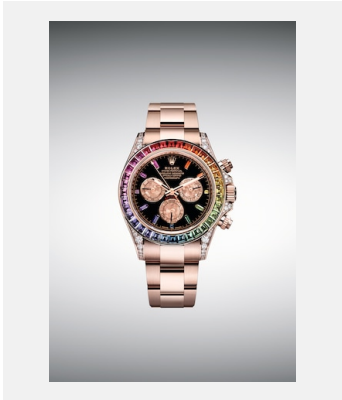

# COSMOGRAPH DAYTONA

## IMAGENS

Ref: 1\_m116595rbow-0001\_1801ac\_001

COSMOGRAPH DAYTONA - 18 CT  
EVEROSE GOLD

Créditos: © Rolex/Alain Costa

Ref: 2\_m116595rbow-0001\_1801ac\_002

COSMOGRAPH DAYTONA - 18 CT  
EVEROSE GOLD

Créditos: © Rolex/Alain Costa

Ref: 3\_3\_m116595rbow-0001\_1801ac\_003

COSMOGRAPH DAYTONA - 18 CT  
EVEROSE GOLD

Créditos: © Rolex/Alain Costa

Ref: 4\_m116595rbow-0001\_1801ac\_004

COSMOGRAPH DAYTONA - 18 CT  
EVEROSE GOLD

Créditos: © Rolex/Alain Costa

Ref: 5\_m116595rbow-0001\_1801ac\_005

COSMOGRAPH DAYTONA - 18 CT  
EVEROSE GOLD

Créditos: © Rolex/Alain Costa

Ref: 6\_m116595rbow-0001\_1801ac\_006

COSMOGRAPH DAYTONA - 18 CT  
EVEROSE GOLD

Créditos: © Rolex/Alain Costa