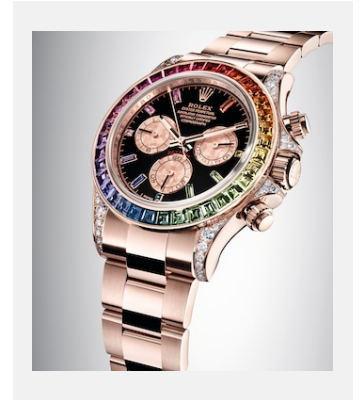

# COSMOGRAPH DAYTONA

## IMAGENS

Ref: 1\_m116595rbow-0001\_1801ac\_001

COSMOGRAPH DAYTONA - 18 CT  
EVEROSE GOLD

Créditos: © Rolex/Alain Costa

Ref: 2\_m116595rbow-0001\_1801ac\_002

COSMOGRAPH DAYTONA - 18 CT  
EVEROSE GOLD

Créditos: © Rolex/Alain Costa

Ref: 3\_3\_m116595rbow-0001\_1801ac\_003

COSMOGRAPH DAYTONA - 18 CT  
EVEROSE GOLD

Créditos: © Rolex/Alain Costa

Ref: 4\_m116595rbow-0001\_1801ac\_004

COSMOGRAPH DAYTONA - 18 CT  
EVEROSE GOLD

Créditos: © Rolex/Alain Costa

Ref: 5\_m116595rbow-0001\_1801ac\_005

COSMOGRAPH DAYTONA - 18 CT  
EVEROSE GOLD

Créditos: © Rolex/Alain Costa

Ref: 6\_m116595rbow-0001\_1801ac\_006

COSMOGRAPH DAYTONA - 18 CT  
EVEROSE GOLD

Créditos: © Rolex/Alain Costa