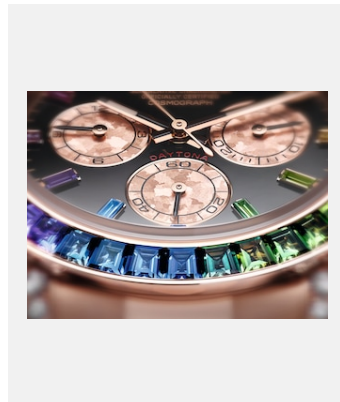

Ref: 5\_m116595rbow-0001\_1801ac\_005

COSMOGRAPH DAYTONA - 18 CT  
EVEROSE GOLD

Créditos: © Rolex/Alain Costa

Ref: 6\_m116595rbow-0001\_1801ac\_006

COSMOGRAPH DAYTONA - 18 CT  
EVEROSE GOLD

Créditos: © Rolex/Alain Costa

Ref: 7\_m116595rbow-0001\_1801ac\_008

COSMOGRAPH DAYTONA - 18 CT  
EVEROSE GOLD

Créditos: © Rolex/Alain Costa

Ref: 8\_m116595rbow-0001\_pk13\_001

COSMOGRAPH DAYTONA - 18 CT  
EVEROSE GOLD

Créditos: © Rolex/Rolex