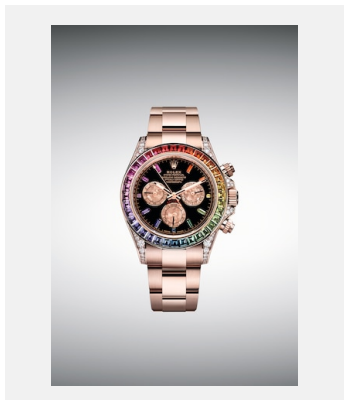

版权页
宇宙计型迪通拿

图片

编码: 1_m116595rbow-0001_1801ac_001

COSMOGRAPH DAYTONA - 18 CT
EVEROSE GOLD

鸣谢: © Rolex/Alain Costa

编码: 2__m116595rbow-0001_1801ac_002

COSMOGRAPH DAYTONA - 18 CT
EVEROSE GOLD

鸣谢: © Rolex/Alain Costa

编码: 3_3_m116595rbow-0001_1801ac_003

COSMOGRAPH DAYTONA - 18 CT
EVEROSE GOLD

鸣谢: © Rolex/Alain Costa

编码: 4_m116595rbow-0001_1801ac_004

COSMOGRAPH DAYTONA - 18 CT
EVEROSE GOLD

鸣谢: © Rolex/Alain Costa

编码: 5_m116595rbow-0001_1801ac_005

COSMOGRAPH DAYTONA - 18 CT
EVEROSE GOLD

鸣谢: © Rolex/Alain Costa

编码: 6_m116595rbow-0001_1801ac_006

COSMOGRAPH DAYTONA - 18 CT
EVEROSE GOLD

鸣谢: © Rolex/Alain Costa

编码: 7_m116595rbow-0001_1801ac_008

COSMOGRAPH DAYTONA - 18 CT
EVEROSE GOLD

鸣谢: © Rolex/Alain Costa

编码: 8_m116595rbow-0001_pk13_001

COSMOGRAPH DAYTONA - 18 CT
EVEROSE GOLD

鸣谢: © Rolex/Rolex

版权页
宇宙计型迪通拿

影片

编码: 1_m116595rbow-0001_1801ac_005

VIDEO