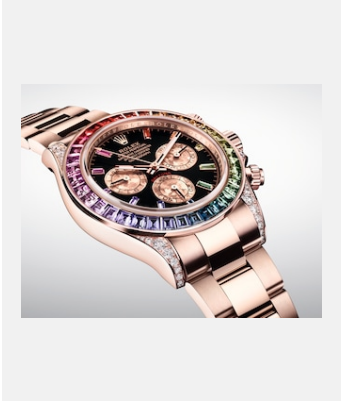

版权页
宇宙计型迪通拿

图片

编码: 1_m116595rbow-0001_1801ac_001

COSMOGRAPH DAYTONA - 18 CT
EVEROSE GOLD

鸣谢: © Rolex/Alain Costa

编码: 2__m116595rbow-0001_1801ac_002

COSMOGRAPH DAYTONA - 18 CT
EVEROSE GOLD

鸣谢: © Rolex/Alain Costa

编码: 3_3_m116595rbow-0001_1801ac_003

COSMOGRAPH DAYTONA - 18 CT
EVEROSE GOLD

鸣谢: © Rolex/Alain Costa

编码: 4_m116595rbow-0001_1801ac_004

COSMOGRAPH DAYTONA - 18 CT
EVEROSE GOLD

鸣谢: © Rolex/Alain Costa

编码: 5_m116595rbow-0001_1801ac_005

COSMOGRAPH DAYTONA - 18 CT
EVEROSE GOLD

鸣谢: © Rolex/Alain Costa

编码: 6_m116595rbow-0001_1801ac_006

COSMOGRAPH DAYTONA - 18 CT
EVEROSE GOLD

鸣谢: © Rolex/Alain Costa

编码: 7_m116595rbow-0001_1801ac_008

COSMOGRAPH DAYTONA - 18 CT
EVEROSE GOLD

鸣谢: © Rolex/Alain Costa

编码: 8_m116595rbow-0001_pk13_001

COSMOGRAPH DAYTONA - 18 CT
EVEROSE GOLD

鸣谢: © Rolex/Rolex

版权页
宇宙计型迪通拿

影片

编码: 1_m116595rbow-0001_1801ac_005

VIDEO