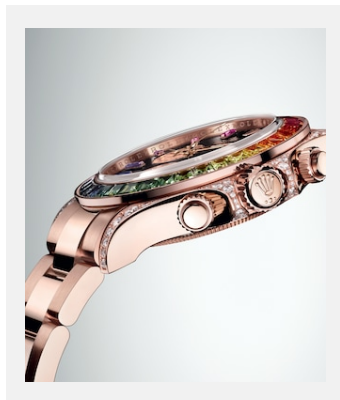

版权页
宇宙计型迪通拿

图片

编码: 1_m116595rbow-0001_1801ac_001

COSMOGRAPH DAYTONA - 18 CT
EVEROSE GOLD

鸣谢: © Rolex/Alain Costa

编码: 2__m116595rbow-0001_1801ac_002

COSMOGRAPH DAYTONA - 18 CT
EVEROSE GOLD

鸣谢: © Rolex/Alain Costa

编码: 3_3_m116595rbow-0001_1801ac_003

COSMOGRAPH DAYTONA - 18 CT
EVEROSE GOLD

鸣谢: © Rolex/Alain Costa

编码: 4_m116595rbow-0001_1801ac_004

COSMOGRAPH DAYTONA - 18 CT
EVEROSE GOLD

鸣谢: © Rolex/Alain Costa

编码: 5_m116595rbow-0001_1801ac_005

COSMOGRAPH DAYTONA - 18 CT
EVEROSE GOLD

鸣谢: © Rolex/Alain Costa

编码: 6_m116595rbow-0001_1801ac_006

COSMOGRAPH DAYTONA - 18 CT
EVEROSE GOLD

鸣谢: © Rolex/Alain Costa

编码: 7_m116595rbow-0001_1801ac_008

COSMOGRAPH DAYTONA - 18 CT
EVEROSE GOLD

鸣谢: © Rolex/Alain Costa

编码: 8_m116595rbow-0001_pk13_001

COSMOGRAPH DAYTONA - 18 CT
EVEROSE GOLD

鸣谢: © Rolex/Rolex

版权页
宇宙计型迪通拿

影片

编码: 1_m116595rbow-0001_1801ac_005

VIDEO