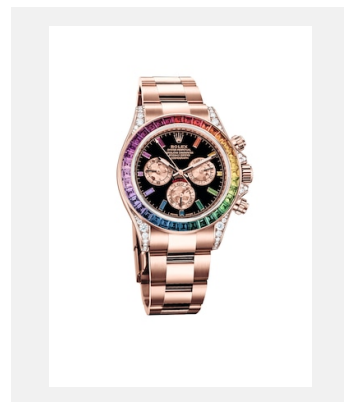

版权页
宇宙计型迪通拿

图片

编码: 1_m116595rbow-0001_1801ac_001

COSMOGRAPH DAYTONA - 18 CT
EVEROSE GOLD

鸣谢: © Rolex/Alain Costa

编码: 2__m116595rbow-0001_1801ac_002

COSMOGRAPH DAYTONA - 18 CT
EVEROSE GOLD

鸣谢: © Rolex/Alain Costa

编码: 3_3_m116595rbow-0001_1801ac_003

COSMOGRAPH DAYTONA - 18 CT
EVEROSE GOLD

鸣谢: © Rolex/Alain Costa

编码: 4_m116595rbow-0001_1801ac_004

COSMOGRAPH DAYTONA - 18 CT
EVEROSE GOLD

鸣谢: © Rolex/Alain Costa

编码: 5_m116595rbow-0001_1801ac_005

COSMOGRAPH DAYTONA - 18 CT
EVEROSE GOLD

鸣谢: © Rolex/Alain Costa

编码: 6_m116595rbow-0001_1801ac_006

COSMOGRAPH DAYTONA - 18 CT
EVEROSE GOLD

鸣谢: © Rolex/Alain Costa

编码: 7_m116595rbow-0001_1801ac_008

COSMOGRAPH DAYTONA - 18 CT
EVEROSE GOLD

鸣谢: © Rolex/Alain Costa

编码: 8_m116595rbow-0001_pk13_001

COSMOGRAPH DAYTONA - 18 CT
EVEROSE GOLD

鸣谢: © Rolex/Rolex

版权页
宇宙计型迪通拿

影片

编码: 1_m116595rbow-0001_1801ac_005

VIDEO