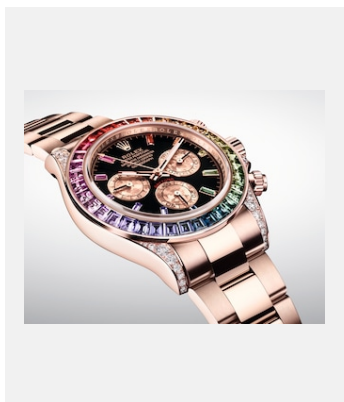

版权页
宇宙计型迪通拿

图片

编码: 1_m116595rbow-0001_1801ac_001

COSMOGRAPH DAYTONA - 18 CT
EVEROSE GOLD

鸣谢: © Rolex/Alain Costa

编码: 2__m116595rbow-0001_1801ac_002

COSMOGRAPH DAYTONA - 18 CT
EVEROSE GOLD

鸣谢: © Rolex/Alain Costa

编码: 3_3_m116595rbow-0001_1801ac_003

COSMOGRAPH DAYTONA - 18 CT
EVEROSE GOLD

鸣谢: © Rolex/Alain Costa

编码: 4_m116595rbow-0001_1801ac_004

COSMOGRAPH DAYTONA - 18 CT
EVEROSE GOLD

鸣谢: © Rolex/Alain Costa

编码: 5_m116595rbow-0001_1801ac_005

COSMOGRAPH DAYTONA - 18 CT
EVEROSE GOLD

鸣谢: © Rolex/Alain Costa

编码: 6_m116595rbow-0001_1801ac_006

COSMOGRAPH DAYTONA - 18 CT
EVEROSE GOLD

鸣谢: © Rolex/Alain Costa

编码: 7_m116595rbow-0001_1801ac_008

COSMOGRAPH DAYTONA - 18 CT
EVEROSE GOLD

鸣谢: © Rolex/Alain Costa

编码: 8_m116595rbow-0001_pk13_001

COSMOGRAPH DAYTONA - 18 CT
EVEROSE GOLD

鸣谢: © Rolex/Rolex

版权页
宇宙计型迪通拿

影片

编码: 1_m116595rbow-0001_1801ac_005

VIDEO