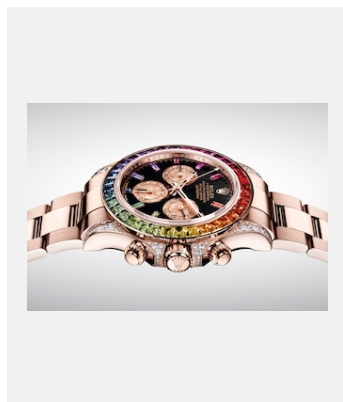

版权页
宇宙计型迪通拿

图片

编码: 1_m116595rbow-0001_1801ac_001

COSMOGRAPH DAYTONA - 18 CT
EVEROSE GOLD

鸣谢: © Rolex/Alain Costa

编码: 2__m116595rbow-0001_1801ac_002

COSMOGRAPH DAYTONA - 18 CT
EVEROSE GOLD

鸣谢: © Rolex/Alain Costa

编码: 3_3_m116595rbow-0001_1801ac_003

COSMOGRAPH DAYTONA - 18 CT
EVEROSE GOLD

鸣谢: © Rolex/Alain Costa

编码: 4_m116595rbow-0001_1801ac_004

COSMOGRAPH DAYTONA - 18 CT
EVEROSE GOLD

鸣谢: © Rolex/Alain Costa

编码: 5_m116595rbow-0001_1801ac_005

COSMOGRAPH DAYTONA - 18 CT
EVEROSE GOLD

鸣谢: © Rolex/Alain Costa

编码: 6_m116595rbow-0001_1801ac_006

COSMOGRAPH DAYTONA - 18 CT
EVEROSE GOLD

鸣谢: © Rolex/Alain Costa

编码: 7_m116595rbow-0001_1801ac_008

COSMOGRAPH DAYTONA - 18 CT
EVEROSE GOLD

鸣谢: © Rolex/Alain Costa

编码: 8_m116595rbow-0001_pk13_001

COSMOGRAPH DAYTONA - 18 CT
EVEROSE GOLD

鸣谢: © Rolex/Rolex

版权页
宇宙计型迪通拿

影片

编码: 1_m116595rbow-0001_1801ac_005

VIDEO