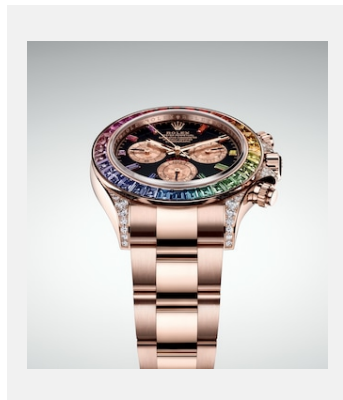

版权页
宇宙计型迪通拿

图片

编码: 1_m116595rbow-0001_1801ac_001

COSMOGRAPH DAYTONA - 18 CT
EVEROSE GOLD

鸣谢: © Rolex/Alain Costa

编码: 2__m116595rbow-0001_1801ac_002

COSMOGRAPH DAYTONA - 18 CT
EVEROSE GOLD

鸣谢: © Rolex/Alain Costa

编码: 3_3_m116595rbow-0001_1801ac_003

COSMOGRAPH DAYTONA - 18 CT
EVEROSE GOLD

鸣谢: © Rolex/Alain Costa

编码: 4_m116595rbow-0001_1801ac_004

COSMOGRAPH DAYTONA - 18 CT
EVEROSE GOLD

鸣谢: © Rolex/Alain Costa

编码: 5_m116595rbow-0001_1801ac_005

COSMOGRAPH DAYTONA - 18 CT
EVEROSE GOLD

鸣谢: © Rolex/Alain Costa

编码: 6_m116595rbow-0001_1801ac_006

COSMOGRAPH DAYTONA - 18 CT
EVEROSE GOLD

鸣谢: © Rolex/Alain Costa

编码: 7_m116595rbow-0001_1801ac_008

COSMOGRAPH DAYTONA - 18 CT
EVEROSE GOLD

鸣谢: © Rolex/Alain Costa

编码: 8_m116595rbow-0001_pk13_001

COSMOGRAPH DAYTONA - 18 CT
EVEROSE GOLD

鸣谢: © Rolex/Rolex

版权页
宇宙计型迪通拿

影片

编码: 1_m116595rbow-0001_1801ac_005

VIDEO