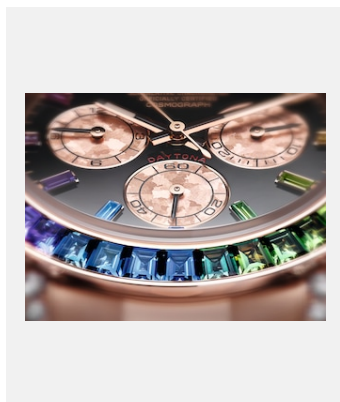

COSMOGRAPH DAYTONA - 18 CT
EVEROSE GOLD

鸣谢: © Rolex/Alain Costa

编码: 6_m116595rbow-0001_1801ac_006

COSMOGRAPH DAYTONA - 18 CT
EVEROSE GOLD

鸣谢: © Rolex/Alain Costa

编码: 7_m116595rbow-0001_1801ac_008

COSMOGRAPH DAYTONA - 18 CT
EVEROSE GOLD

鸣谢: © Rolex/Alain Costa

编码: 8_m116595rbow-0001_pk13_001

COSMOGRAPH DAYTONA - 18 CT
EVEROSE GOLD

鸣谢: © Rolex/Rolex

版权页
宇宙计型迪通拿

影片

编码: 1_m116595rbow-0001_1801ac_005

VIDEO