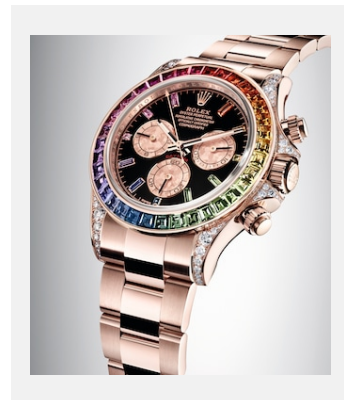

版权页
宇宙计型迪通拿

图片

编码: 1_m116595rbow-0001_1801ac_001

COSMOGRAPH DAYTONA - 18 CT
EVEROSE GOLD

鸣谢: © Rolex/Alain Costa

编码: 2__m116595rbow-0001_1801ac_002

COSMOGRAPH DAYTONA - 18 CT
EVEROSE GOLD

鸣谢: © Rolex/Alain Costa

编码: 3_3_m116595rbow-0001_1801ac_003

COSMOGRAPH DAYTONA - 18 CT
EVEROSE GOLD

鸣谢: © Rolex/Alain Costa

编码: 4_m116595rbow-0001_1801ac_004

COSMOGRAPH DAYTONA - 18 CT
EVEROSE GOLD

鸣谢: © Rolex/Alain Costa

编码: 5_m116595rbow-0001_1801ac_005

COSMOGRAPH DAYTONA - 18 CT
EVEROSE GOLD

鸣谢: © Rolex/Alain Costa

编码: 6_m116595rbow-0001_1801ac_006

COSMOGRAPH DAYTONA - 18 CT
EVEROSE GOLD

鸣谢: © Rolex/Alain Costa

编码: 7_m116595rbow-0001_1801ac_008

COSMOGRAPH DAYTONA - 18 CT
EVEROSE GOLD

鸣谢: © Rolex/Alain Costa

编码: 8_m116595rbow-0001_pk13_001

COSMOGRAPH DAYTONA - 18 CT
EVEROSE GOLD

鸣谢: © Rolex/Rolex

版权页
宇宙计型迪通拿

影片

编码: 1_m116595rbow-0001_1801ac_005

VIDEO