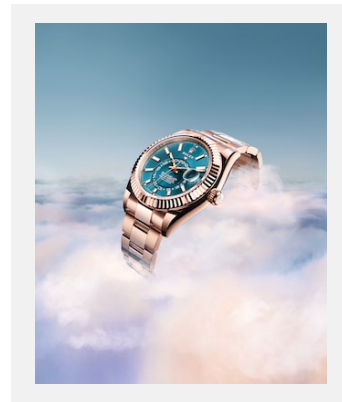

Ref: m336935-0001_2301jva_002_cmjn

Oyster Perpetual Sky-Dweller

Credits: © Rolex/JVA Studios