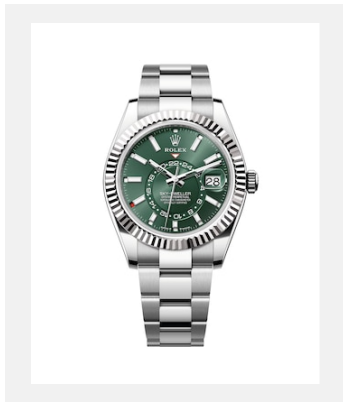

OYSTER PERPETUAL SKY-DWELLER

GALLERY

Ref: newsroom-horizon-roller-
m336239-0002_2301jva_002

Oyster Perpetual Sky-Dweller, 42mm,
white gold

Credits: ©Rolex/JVA Studios

Ref: m336935-0001_2301jva_002_cmjn

Oyster Perpetual Sky-Dweller, 42mm,
Everose gold

Credits: ©Rolex/Ulysse Frechelin

Ref: m336239-0002_2301uf_002

Oyster Perpetual Sky-Dweller, 42mm,
white gold

Credits: ©Rolex/Ulysse Frechelin

Ref: movt9002_2301uf_001

Perpetual calibre 9002

Credits: ©Rolex/Ulysse Frechelin

Oyster Perpetual Sky-Dweller

Credits: © Rolex/Ulysse Frechelin

MODELS

Ref: m336239-0002

Sky-Dweller

Credits: © Rolex

Ref: m336934-0001

Sky-Dweller

Credits: © Rolex

Ref: m336935-0001

Sky-Dweller

Credits: © Rolex