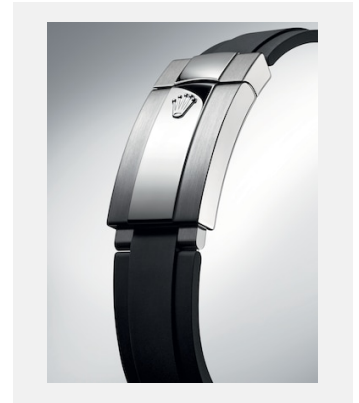

Ref: m336239-0002_2301uf_002

Oyster Perpetual Sky-Dweller

Credits: © Rolex/Ulysse Frechelin