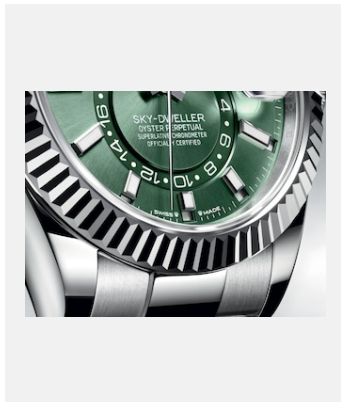

Ref: m336934-0001_2301uf_001

Oyster Perpetual Sky-Dweller

Credits: © Rolex/Ulysse Frechelin