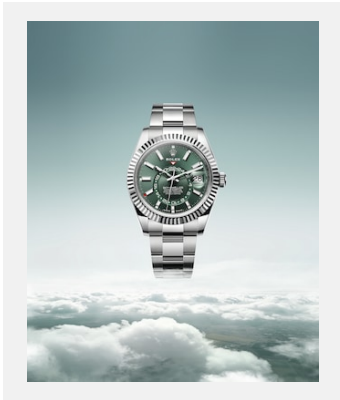

## GALLERY

Ref: newsroom-horizon-roller-  
m336239-0002\_2301jva\_002

Oyster Perpetual Sky-Dweller, 42mm,  
white gold

Credits: ©Rolex/JVA Studios

Ref: m336935-0001\_2301jva\_002\_cmjn

Oyster Perpetual Sky-Dweller, 42mm,  
Everose gold

Oyster Perpetual Sky-Dweller

Credits: © Rolex/Ulysse Frechelin

Ref: m336239-0002\_2301uf\_002

Oyster Perpetual Sky-Dweller

Credits: © Rolex/Ulysse Frechelin

Ref: m336934-0001\_2301jva\_001\_cmjn

Oyster Perpetual Sky-Dweller