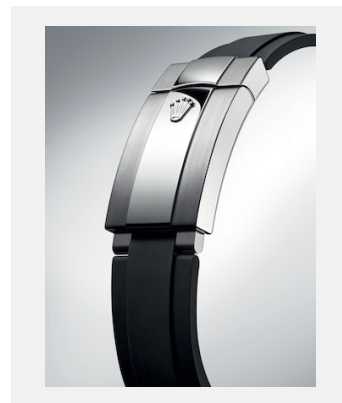

Ref: m336239-0002_2301uf_002

Oyster Perpetual Sky-Dweller

Credits: © Rolex/Ulysse Frechelin