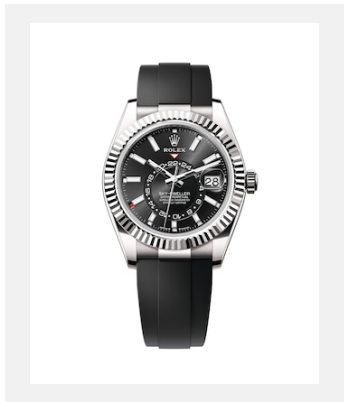

OYSTER PERPETUAL SKY-DWELLER

GALLERY

Ref: newsroom-horizon-roller-
m336239-0002_2301jva_002

Oyster Perpetual Sky-Dweller, 42mm,
white gold

Credits: ©Rolex/JVA Studios

Ref: m336935-0001_2301jva_002_cmjn

Oyster Perpetual Sky-Dweller, 42mm,
Everose gold

Credits: ©Rolex/JVA Studios

Ref: m336934-0001_2301jva_001_cmjn

Oyster Perpetual Sky-Dweller, 42mm,
Oystersteel and white gold

Credits: ©Rolex/JVA Studios

Ref: m336239-0002_2301uf_001

Oyster Perpetual Sky-Dweller, 42mm,
white gold

Credits: ©Rolex/Ulysse Frechelin

Ref: m336239-0002_2301uf_002

Oyster Perpetual Sky-Dweller, 42mm,
white gold

Credits: ©Rolex/Ulysse Frechelin

Ref: movt9002_2301uf_001

Perpetual calibre 9002

Credits: ©Rolex/Ulysse Frechelin

Oyster Perpetual Sky-Dweller

Credits: © Rolex/Ulysse Frechelin

MODELS

Ref: m336239-0002

Sky-Dweller

Credits: © Rolex

Ref: m336934-0001

Sky-Dweller