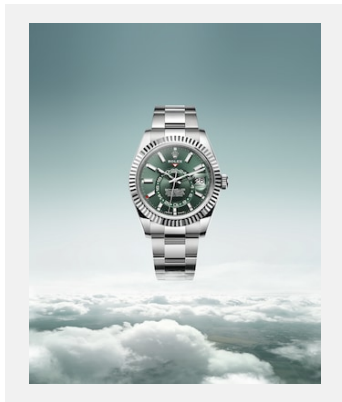

Ref: m336934-0001_2301jva_001_cmjn

Oyster Perpetual Sky-Dweller

Credits: © Rolex/JVA Studios