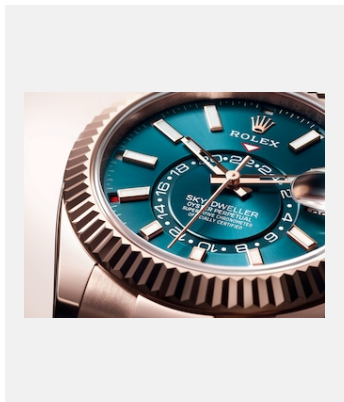

Contact sheet

OYSTER PERPETUAL SKY-DWELLER

Ref: m336935-0001_2301uf_001

Oyster Perpetual Sky-Dweller

Credits: © Rolex/Ulysse Frechelin