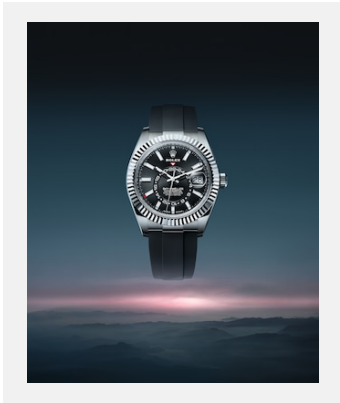

Contact sheet

OYSTER PERPETUAL SKY-DWELLER

VISUALS

Ref: m336239-0002_2301jva_001_cmjn

Oyster Perpetual Sky-Dweller

Credits: © Rolex/JVA Studios