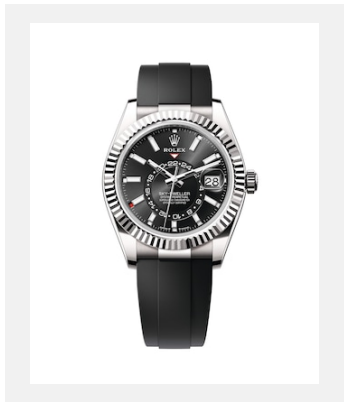

MODELS

Ref: m336239-0002

Sky-Dweller

Credits: © Rolex