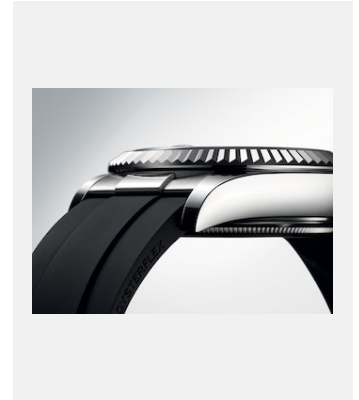

## GALLERY

Ref: newsroom-horizon-roller-  
m336239-0002\_2301jva\_002

Oyster Perpetual Sky-Dweller, 42mm,  
white gold

Credits: ©Rolex/JVA Studios

Ref: m336935-0001\_2301jva\_002\_cmjn

Oyster Perpetual Sky-Dweller, 42mm,  
Everose gold

Credits: ©Rolex/JVA Studios

Ref: m336934-0001\_2301jva\_001\_cmjn

Oyster Perpetual Sky-Dweller, 42mm,  
Oystersteel and white gold

Credits: ©Rolex/JVA Studios

Ref: m336239-0002\_2301uf\_001

Oyster Perpetual Sky-Dweller, 42mm,  
white gold