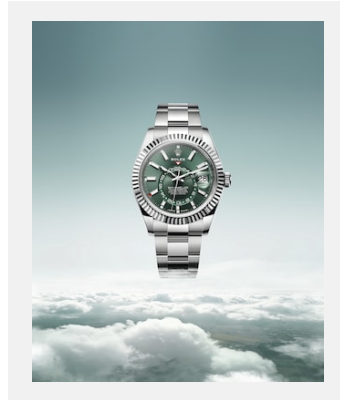

# OYSTER PERPETUAL SKY-DWELLER

## GALLERY

Ref: newsroom-horizon-roller-  
m336239-0002\_2301jva\_002

Oyster Perpetual Sky-Dweller, 42mm,  
white gold

Credits: ©Rolex/JVA Studios

Ref: m336935-0001\_2301jva\_002\_cmjn

Oyster Perpetual Sky-Dweller, 42mm,  
Everose gold

Credits: ©Rolex/JVA Studios

Ref: m336934-0001\_2301jva\_001\_cmjn

Oyster Perpetual Sky-Dweller, 42mm,  
Oystersteel and white gold

Credits: ©Rolex/JVA Studios

Ref: m336239-0002\_2301uf\_001

Oyster Perpetual Sky-Dweller, 42mm,  
white gold

Credits: ©Rolex/Ulysse Frechelin

Ref: m336239-0002\_2301uf\_002

Oyster Perpetual Sky-Dweller, 42mm,  
white gold

Credits: ©Rolex/Ulysse Frechelin

Ref: movt9002\_2301uf\_001

Perpetual calibre 9002

Credits: ©Rolex/Ulysse Frechelin