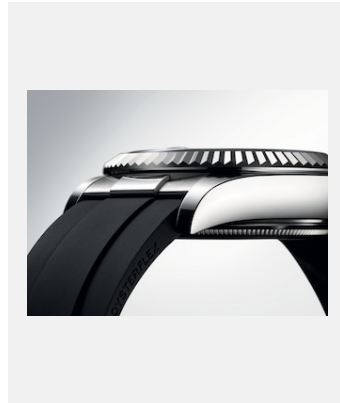

## VISUALS

Ref: m336239-0002\_2301jva\_001\_cmjn

Oyster Perpetual Sky-Dweller

Credits: © Rolex/JVA Studios

Ref: m336239-0002\_2301jva\_002\_cmjn

Oyster Perpetual Sky-Dweller

Credits: © Rolex/JVA Studios

Ref: m336239-0002\_2301uf\_001