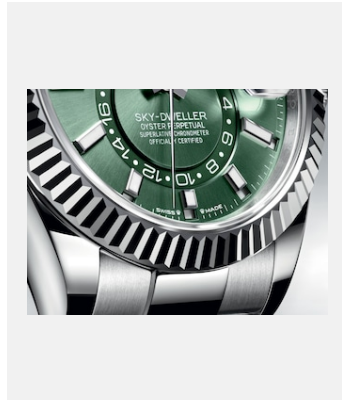

Ref: m336934-0001_2301uf_001

Oyster Perpetual Sky-Dweller

Credits: © Rolex/Ulysse Frechelin