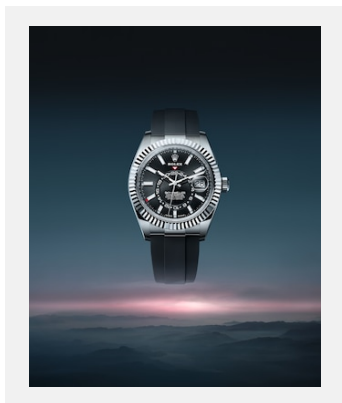

Contact sheet

OYSTER PERPETUAL SKY-DWELLER

VISUALS

Ref: m336239-0002_2301jva_001_cmjn

Oyster Perpetual Sky-Dweller

Credits: © Rolex/JVA Studios