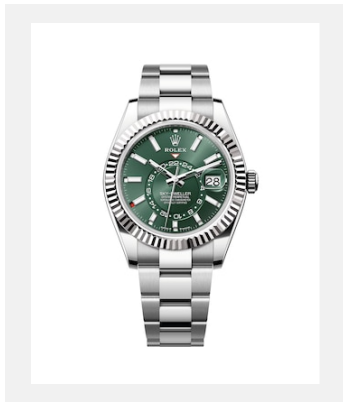

# OYSTER PERPETUAL SKY-DWELLER

## GALLERY

Ref: newsroom-horizon-roller-  
m336239-0002\_2301jva\_002

Oyster Perpetual Sky-Dweller, 42mm,  
white gold

Credits: ©Rolex/JVA Studios

Ref: m336935-0001\_2301jva\_002\_cmjn

Oyster Perpetual Sky-Dweller, 42mm,  
Everose gold

# OYSTER PERPETUAL SKY-DWELLER

Ref: m336935-0001\_2301uf\_001

Oyster Perpetual Sky-Dweller

Credits: © Rolex/Ulysse Frechelin

## MODELS

Ref: m336239-0002

Sky-Dweller

Credits: © Rolex

Ref: m336934-0001

Sky-Dweller

Credits: © Rolex

Ref: m336935-0001