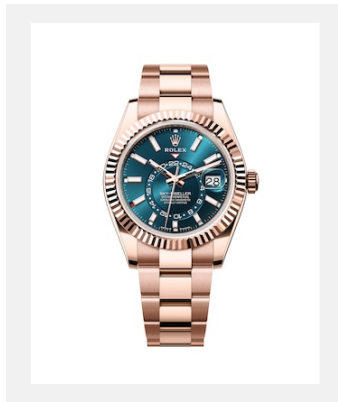

OYSTER PERPETUAL SKY-DWELLER

GALLERY

Ref: newsroom-horizon-roller-
m336239-0002_2301jva_002

Oyster Perpetual Sky-Dweller, 42mm,
white gold

Credits: ©Rolex/JVA Studios

Ref: m336935-0001_2301jva_002_cmjn

Oyster Perpetual Sky-Dweller, 42mm,
Everose gold

Credits: ©Rolex/Ulysse Frechelin

Ref: m336239-0002_2301uf_002

Oyster Perpetual Sky-Dweller, 42mm,
white gold

Credits: ©Rolex/Ulysse Frechelin

Ref: movt9002_2301uf_001

Perpetual calibre 9002

Credits: ©Rolex/Ulysse Frechelin

Oyster Perpetual Sky-Dweller

Credits: © Rolex/Ulysse Frechelin

MODELS

Ref: m336239-0002

Sky-Dweller

Credits: © Rolex

Ref: m336934-0001

Sky-Dweller

Credits: © Rolex

Ref: m336935-0001

Sky-Dweller

Credits: © Rolex