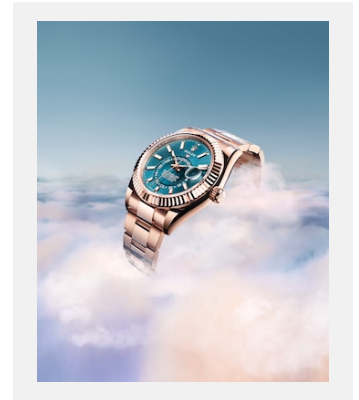

## GALLERY

Ref: newsroom-horizon-roller-  
m336239-0002\_2301jva\_002

Oyster Perpetual Sky-Dweller, 42mm,  
white gold

Credits: ©Rolex/JVA Studios

Ref: m336935-0001\_2301jva\_002\_cmjn

Oyster Perpetual Sky-Dweller, 42mm,  
Everose gold

Credits: © Rolex/JVA Studios

Ref: m336934-0001\_2301uf\_001

Oyster Perpetual Sky-Dweller

Credits: © Rolex/Ulysse Frechelin

Ref: m336935-0001\_2301jva\_001\_cmjn

Oyster Perpetual Sky-Dweller

Credits: © Rolex/JVA Studios