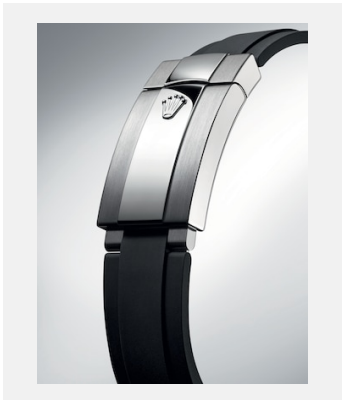

OYSTER PERPETUAL SKY-DWELLER

GALLERY

Ref: newsroom-horizon-roller-
m336239-0002_2301jva_002

Oyster Perpetual Sky-Dweller, 42mm,
white gold

Credits: ©Rolex/JVA Studios

Ref: m336935-0001_2301jva_002_cmjn

Oyster Perpetual Sky-Dweller, 42mm,
Everose gold

Credits: ©Rolex/JVA Studios

Ref: m336934-0001_2301jva_001_cmjn

Oyster Perpetual Sky-Dweller, 42mm,
Oystersteel and white gold

Credits: ©Rolex/JVA Studios

Ref: m336239-0002_2301uf_001

Oyster Perpetual Sky-Dweller, 42mm,
white gold

Credits: ©Rolex/Ulysse Frechelin

Ref: m336239-0002_2301uf_002

Oyster Perpetual Sky-Dweller, 42mm,
white gold

Credits: ©Rolex/Ulysse Frechelin

Ref: movt9002_2301uf_001

Perpetual calibre 9002

Credits: ©Rolex/Ulysse Frechelin