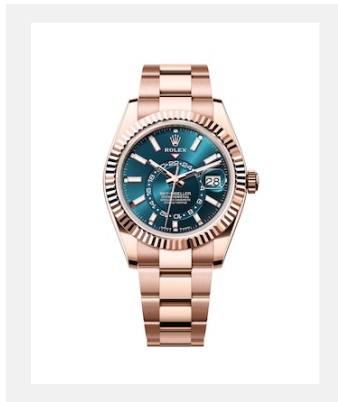

# OYSTER PERPETUAL SKY-DWELLER

## GALLERY

Ref: newsroom-horizon-roller-  
m336239-0002\_2301jva\_002

Oyster Perpetual Sky-Dweller, 42mm,  
white gold

Credits: ©Rolex/JVA Studios

Ref: m336935-0001\_2301jva\_002\_cmjn

Oyster Perpetual Sky-Dweller, 42mm,  
Everose gold

## MODELS

Ref: m336239-0002

Sky-Dweller

Credits: © Rolex

Ref: m336934-0001

Sky-Dweller

Credits: © Rolex

Ref: m336935-0001