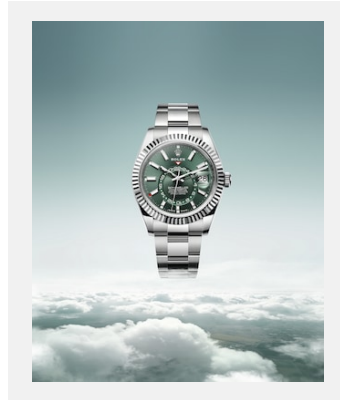

OYSTER PERPETUAL SKY-DWELLER

GALLERY

Ref: newsroom-horizon-roller-
m336239-0002_2301jva_002

Oyster Perpetual Sky-Dweller, 42mm,
white gold

Credits: ©Rolex/JVA Studios

Ref: m336935-0001_2301jva_002_cmjn

Oyster Perpetual Sky-Dweller, 42mm,
Everose gold

Credits: ©Rolex/JVA Studios

Ref: m336934-0001_2301jva_001_cmjn

Oyster Perpetual Sky-Dweller, 42mm,
Oystersteel and white gold

Credits: ©Rolex/JVA Studios

Ref: m336239-0002_2301uf_001

Oyster Perpetual Sky-Dweller, 42mm,
white gold

Credits: ©Rolex/Ulysse Frechelin

Ref: m336239-0002_2301uf_002

Oyster Perpetual Sky-Dweller, 42mm,
white gold

Credits: ©Rolex/Ulysse Frechelin

Ref: movt9002_2301uf_001

Perpetual calibre 9002

Credits: ©Rolex/Ulysse Frechelin