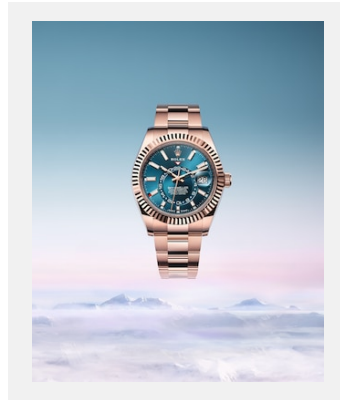

Ref: m336935-0001_2301jva_001_cmjn

Oyster Perpetual Sky-Dweller

Credits: © Rolex/JVA Studios