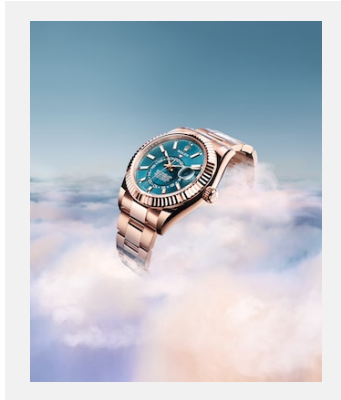

# OYSTER PERPETUAL SKY-DWELLER

## GALLERY

Ref: newsroom-horizon-roller-  
m336239-0002\_2301jva\_002

Oyster Perpetual Sky-Dweller, 42mm,  
white gold

Credits: ©Rolex/JVA Studios

Ref: m336935-0001\_2301jva\_002\_cmjn

Oyster Perpetual Sky-Dweller, 42mm,  
Everose gold

Credits: ©Rolex/JVA Studios

Ref: m336934-0001\_2301jva\_001\_cmjn

Oyster Perpetual Sky-Dweller, 42mm,  
Oystersteel and white gold

Credits: ©Rolex/JVA Studios

Ref: m336239-0002\_2301uf\_001

Oyster Perpetual Sky-Dweller, 42mm,  
white gold

Credits: ©Rolex/Ulysse Frechelin

Ref: m336239-0002\_2301uf\_002

Oyster Perpetual Sky-Dweller, 42mm,  
white gold

Credits: ©Rolex/Ulysse Frechelin

Ref: movt9002\_2301uf\_001

Perpetual calibre 9002

Credits: ©Rolex/Ulysse Frechelin