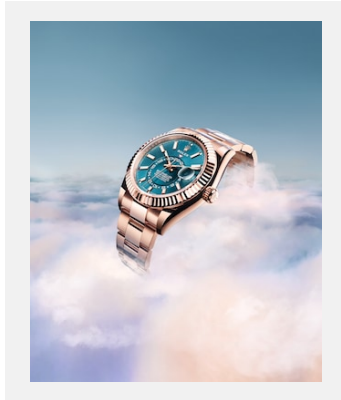

OYSTER PERPETUAL SKY-DWELLER

GALLERY

Ref: newsroom-horizon-roller-
m336239-0002_2301jva_002

Oyster Perpetual Sky-Dweller, 42mm,
white gold

Credits: ©Rolex/JVA Studios

Ref: m336935-0001_2301jva_002_cmjn

Oyster Perpetual Sky-Dweller, 42mm,
Everose gold

Credits: ©Rolex/JVA Studios

Ref: m336934-0001_2301jva_001_cmjn

Oyster Perpetual Sky-Dweller, 42mm,
Oystersteel and white gold

Credits: ©Rolex/JVA Studios

Ref: m336239-0002_2301uf_001

Oyster Perpetual Sky-Dweller, 42mm,
white gold

Credits: ©Rolex/Ulysse Frechelin

Ref: m336239-0002_2301uf_002

Oyster Perpetual Sky-Dweller, 42mm,
white gold

Credits: ©Rolex/Ulysse Frechelin

Ref: movt9002_2301uf_001

Perpetual calibre 9002

Credits: ©Rolex/Ulysse Frechelin