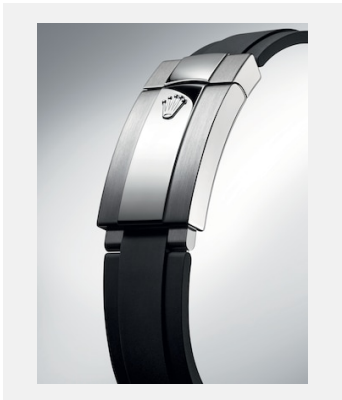

## GALLERY

Ref: newsroom-horizon-roller-  
m336239-0002\_2301jva\_002

Oyster Perpetual Sky-Dweller, 42mm,  
white gold

Credits: ©Rolex/JVA Studios

Ref: m336935-0001\_2301jva\_002\_cmjn

Oyster Perpetual Sky-Dweller, 42mm,  
Everose gold

Credits: ©Rolex/JVA Studios

Ref: m336934-0001\_2301jva\_001\_cmjn

Oyster Perpetual Sky-Dweller, 42mm,  
Oystersteel and white gold

Credits: ©Rolex/JVA Studios

Ref: m336239-0002\_2301uf\_001

Oyster Perpetual Sky-Dweller, 42mm,  
white gold

Credits: ©Rolex/Ulysse Frechelin

Ref: m336239-0002\_2301uf\_002

Oyster Perpetual Sky-Dweller, 42mm,  
white gold

Credits: ©Rolex/Ulysse Frechelin

Ref: movt9002\_2301uf\_001

Perpetual calibre 9002

Credits: ©Rolex/Ulysse Frechelin