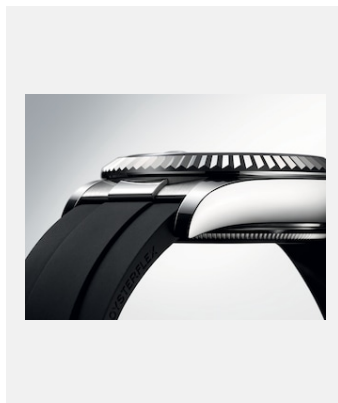

Ref: m336239-0002_2301uf_001

Oyster Perpetual Sky-Dweller

Credits: © Rolex/Ulysse Frechelin