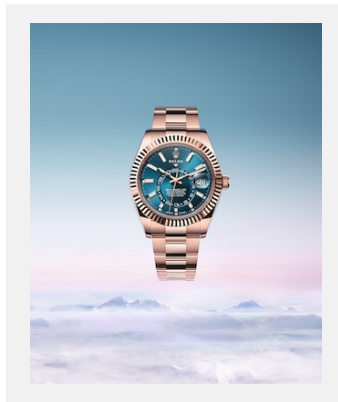

OYSTER PERPETUAL SKY-DWELLER

GALLERY

Ref: newsroom-horizon-roller-
m336239-0002_2301jva_002

Oyster Perpetual Sky-Dweller, 42mm,
white gold

Credits: ©Rolex/JVA Studios

Ref: m336935-0001_2301jva_002_cmjn

Oyster Perpetual Sky-Dweller, 42mm,
Everose gold

Credits: ©Rolex/JVA Studios

Ref: m336934-0001_2301jva_001_cmjn

Oyster Perpetual Sky-Dweller, 42mm,
Oystersteel and white gold

Credits: ©Rolex/JVA Studios

Ref: m336239-0002_2301uf_001

Oyster Perpetual Sky-Dweller, 42mm,
white gold

Credits: ©Rolex/Ulysse Frechelin

Ref: m336239-0002_2301uf_002

Oyster Perpetual Sky-Dweller, 42mm,
white gold

Credits: ©Rolex/Ulysse Frechelin

Ref: movt9002_2301uf_001

Perpetual calibre 9002

Credits: ©Rolex/Ulysse Frechelin

Ref: m336934-0001_2301jva_001_cmjn

Oyster Perpetual Sky-Dweller

Credits: © Rolex/JVA Studios

Ref: m336934-0001_2301uf_001

Oyster Perpetual Sky-Dweller

Credits: © Rolex/Ulysse Frechelin

Ref: m336935-0001_2301jva_001_cmjn