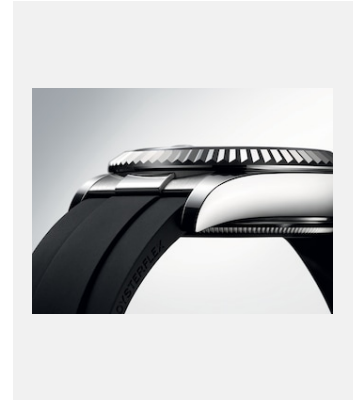

OYSTER PERPETUAL SKY-DWELLER

GALLERY

Ref: newsroom-horizon-roller-
m336239-0002_2301jva_002

Oyster Perpetual Sky-Dweller, 42mm,
white gold

Credits: ©Rolex/JVA Studios

Ref: m336935-0001_2301jva_002_cmjn

Oyster Perpetual Sky-Dweller, 42mm,
Everose gold

Credits: ©Rolex/JVA Studios

Ref: m336934-0001_2301jva_001_cmjn

Oyster Perpetual Sky-Dweller, 42mm,
Oystersteel and white gold

Credits: ©Rolex/JVA Studios

Ref: m336239-0002_2301uf_001

Oyster Perpetual Sky-Dweller, 42mm,
white gold

Credits: ©Rolex/Ulysse Frechelin

Ref: m336239-0002_2301uf_002

Oyster Perpetual Sky-Dweller, 42mm,
white gold

Credits: ©Rolex/Ulysse Frechelin

Ref: movt9002_2301uf_001

Perpetual calibre 9002

Credits: ©Rolex/Ulysse Frechelin