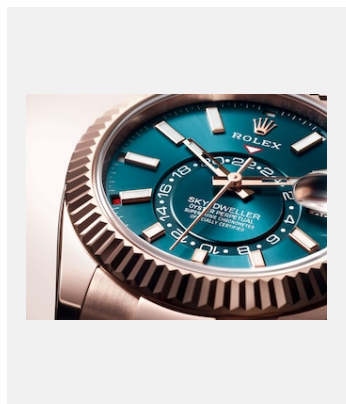

Planche-contact

OYSTER PERPETUAL SKY-DWELLER

Réf.: m336935-0001_2301uf_001

Oyster Perpetual Sky-Dweller

Crédits photo: © Rolex/Ulysse
Frechelin