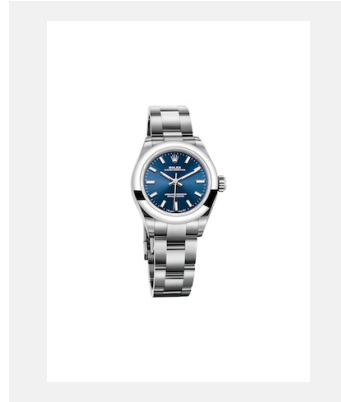

Kontaktabzug

OYSTER PERPETUAL

MODELLE

Ref.: m276200-0001_PK13_001

Oyster Perpetual 28

Foto: © Rolex

Ref.: m276200-0002_PK13_001

Oyster Perpetual 28

Foto: © Rolex

Ref.: m276200-0003_PK13_001

Oyster Perpetual 28

Foto: © Rolex

Ref.: m276200-0004_PK13_001

Oyster Perpetual 28

Foto: © Rolex

Ref.: m277200-0005_PK13_001