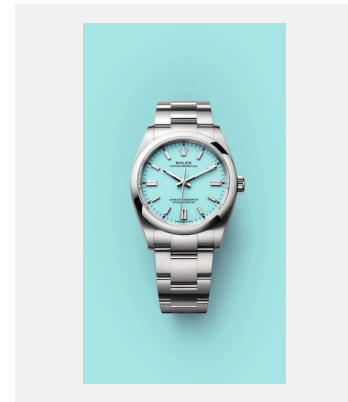

Ref.: 04_m126000-0006_2010jva_001

Oyster Perpetual 36

Foto: ©Rolex/JVA Studios