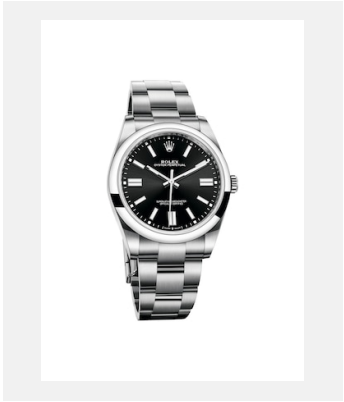

Contact sheet

OYSTER PERPETUAL

Ref: m124300-0002_PK13_001

Oyster Perpetual 41

Credits: © Rolex