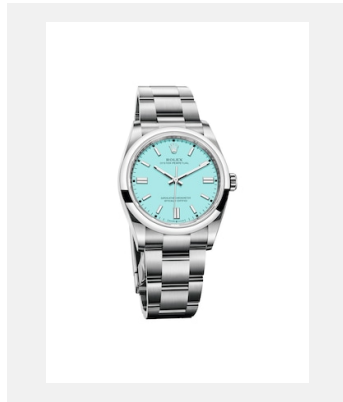

編碼: m126000-0001_PK13_001

Oyster Perpetual 36

鳴謝: © Rolex

編碼: m126000-0008_PK13_001

Oyster Perpetual 36

鳴謝: © Rolex

編碼: m126000-0006_PK13_001

Oyster Perpetual 36