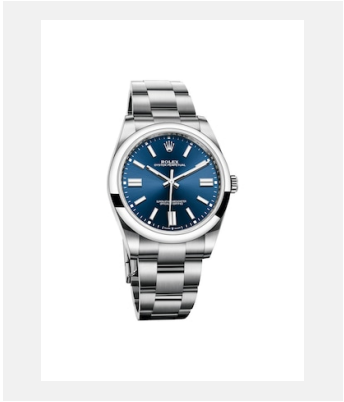

版權頁

OYSTER PERPETUAL

編碼: m124300-0003_PK13_001

Oyster Perpetual 41

鳴謝: © Rolex