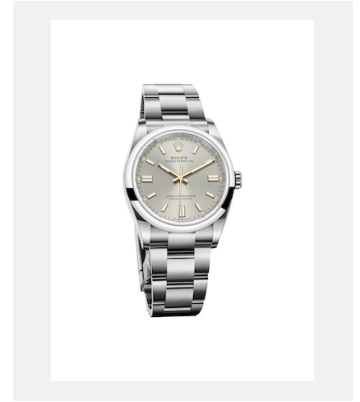

Oyster Perpetual 34

鳴謝: © Rolex

編碼: m124200-0003_PK13_001

Oyster Perpetual 34

鳴謝: © Rolex

編碼: m124200-0002_PK13_001

Oyster Perpetual 34

鳴謝: © Rolex