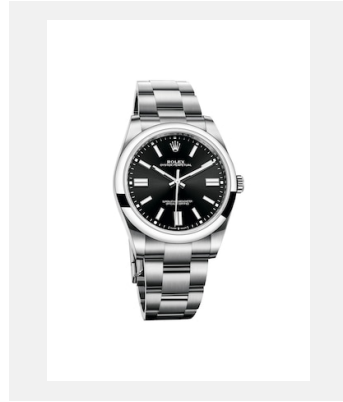

編碼: m124300-0002_PK13_001

Oyster Perpetual 41

鳴謝: © Rolex