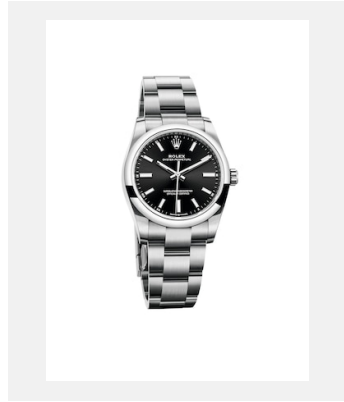

Oyster Perpetual 34

鳴謝: © Rolex

編碼: m124200-0003_PK13_001

Oyster Perpetual 34

鳴謝: © Rolex

編碼: m124200-0002_PK13_001

Oyster Perpetual 34

鳴謝: © Rolex