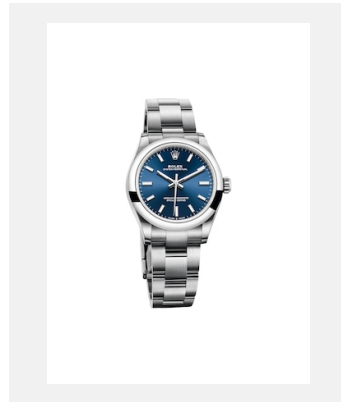

編碼: m276200-0004_PK13_001

Oyster Perpetual 28

鳴謝: © Rolex

編碼: m276200-0003_PK13_001

Oyster Perpetual 28

鳴謝: © Rolex

編碼: m276200-0002_PK13_001

Oyster Perpetual 28

鳴謝: © Rolex

編碼: m277200-0001_PK13_001

Oyster Perpetual 31

鳴謝: © Rolex

編碼: m277200-0004_PK13_001

Oyster Perpetual 31

鳴謝: © Rolex

編碼: m277200-0003_PK13_001