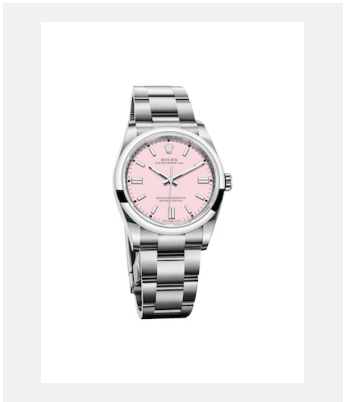

編碼: m126000-0008_PK13_001

Oyster Perpetual 36

鳴謝: © Rolex