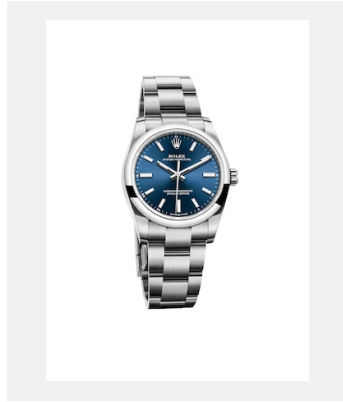

編碼: m124200-0003_PK13_001

Oyster Perpetual 34

鳴謝: © Rolex