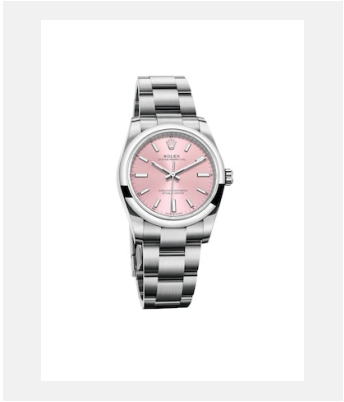

Oyster Perpetual 31

鳴謝: © Rolex

編碼: m124200-0001_PK13_001

Oyster Perpetual 34

鳴謝: © Rolex

版權頁

OYSTER PERPETUAL

編碼: m124200-0004_PK13_001