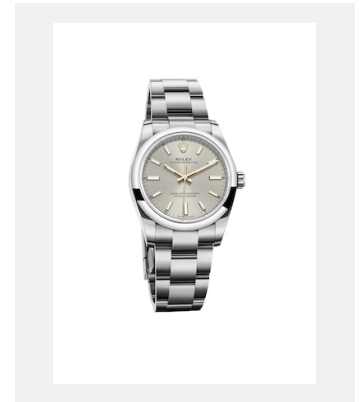

編碼: m124200-0001_PK13_001

Oyster Perpetual 34

鳴謝: © Rolex