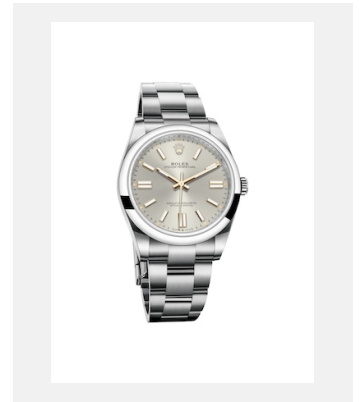

編碼: m124300-0001_PK13_001

Oyster Perpetual 41

鳴謝: © Rolex