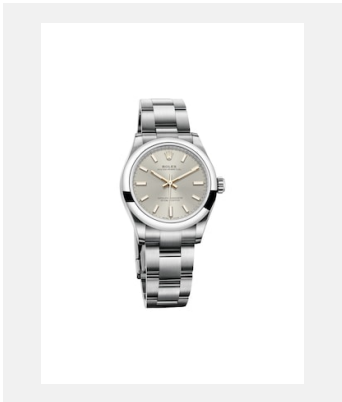

編碼: m277200-0001_PK13_001

Oyster Perpetual 31

鳴謝: © Rolex