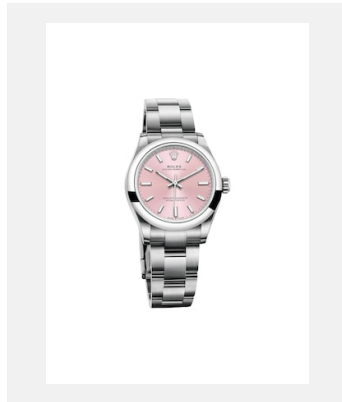

編碼: m277200-0004_PK13_001

Oyster Perpetual 31

鳴謝: © Rolex