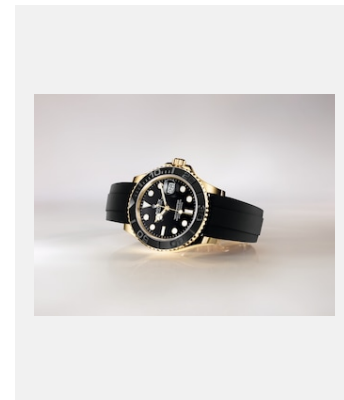

Contact sheet

OYSTER PERPETUAL YACHT-MASTER 42

GALLERY

Ref: m226658-0001_2201jva_001-v2

Oyster Perpetual Yacht-Master, 42 mm, yellow gold

Credits: ©Rolex/JVA Studios

Ref: m226658-0001_2201jva_002-v2

Oyster Perpetual Yacht-Master, 42 mm, yellow gold

Credits: ©Rolex/JVA Studios

Ref: m226658-0001_2201ac_002-v2

Oyster Perpetual Yacht-Master, 42 mm, yellow gold

Credits: ©Rolex/Alain Costa

Ref: m226658-0001_2201ac_001-v2

Oyster Perpetual Yacht-Master, 42 mm, yellow gold

Credits: ©Rolex/Alain Costa

Ref: m226658-0001_2201ac_003-v2

Oyster Perpetual Yacht-Master, 42 mm, yellow gold

Credits: ©Rolex/Alain Costa

Ref: m226658-0001_2201ac_004_b-v2

Oyster Perpetual Yacht-Master, 42 mm, yellow gold

Credits: ©Rolex/Alain Costa

Ref: m226658-0001_2201ac_006-v2

Oyster Perpetual Yacht-Master, 42 mm, yellow gold

Credits: ©Rolex/Alain Costa

Ref: m226658-0001_2201ac_005-v2

Oyster Perpetual Yacht-Master, 42 mm, yellow gold