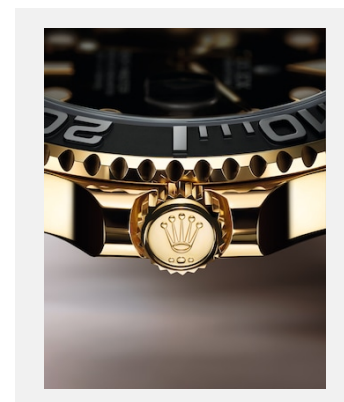

Contact sheet

OYSTER PERPETUAL YACHT-MASTER 42

GALLERY

Ref: m226658-0001_2201jva_001-v2

Oyster Perpetual Yacht-Master, 42 mm, yellow gold

Credits: ©Rolex/JVA Studios

Ref: m226658-0001_2201jva_002-v2

Oyster Perpetual Yacht-Master, 42 mm, yellow gold

Credits: ©Rolex/JVA Studios

Ref: m226658-0001_2201ac_002-v2

Oyster Perpetual Yacht-Master, 42 mm, yellow gold

Credits: ©Rolex/Alain Costa

Ref: m226658-0001_2201ac_001-v2

Oyster Perpetual Yacht-Master, 42 mm, yellow gold

Credits: ©Rolex/Alain Costa

Ref: m226658-0001_2201ac_003-v2

Oyster Perpetual Yacht-Master, 42 mm, yellow gold

Credits: ©Rolex/Alain Costa

Ref: m226658-0001_2201ac_004_b-v2

Oyster Perpetual Yacht-Master, 42 mm, yellow gold

Credits: ©Rolex/Alain Costa

Ref: m226658-0001_2201ac_006-v2

Oyster Perpetual Yacht-Master, 42 mm, yellow gold

Credits: ©Rolex/Alain Costa

Ref: m226658-0001_2201ac_005-v2

Oyster Perpetual Yacht-Master, 42 mm, yellow gold