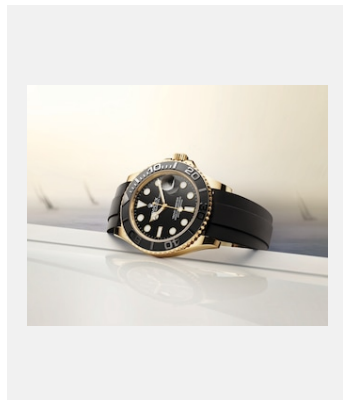

Contact sheet

OYSTER PERPETUAL YACHT-MASTER 42

GALLERY

Ref: m226658-0001_2201jva_001-v2

Oyster Perpetual Yacht-Master, 42 mm, yellow gold

Credits: ©Rolex/JVA Studios

Ref: m226658-0001_2201jva_002-v2

Oyster Perpetual Yacht-Master, 42 mm, yellow gold

Credits: ©Rolex/JVA Studios

Ref: m226658-0001_2201ac_002-v2

Oyster Perpetual Yacht-Master, 42 mm, yellow gold

Credits: ©Rolex/Alain Costa

Ref: m226658-0001_2201ac_001-v2

Oyster Perpetual Yacht-Master, 42 mm, yellow gold

Credits: ©Rolex/Alain Costa

Ref: m226658-0001_2201ac_003-v2

Oyster Perpetual Yacht-Master, 42 mm, yellow gold

Credits: ©Rolex/Alain Costa

Ref: m226658-0001_2201ac_004_b-v2

Oyster Perpetual Yacht-Master, 42 mm, yellow gold

Credits: ©Rolex/Alain Costa

Ref: m226658-0001_2201ac_006-v2

Oyster Perpetual Yacht-Master, 42 mm, yellow gold

Credits: ©Rolex/Alain Costa

Ref: m226658-0001_2201ac_005-v2

Oyster Perpetual Yacht-Master, 42 mm, yellow gold