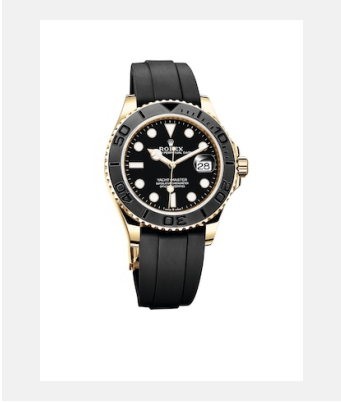

Contact sheet

OYSTER PERPETUAL YACHT-MASTER 42

MODEL

Ref: m226658-0001_PK13_001

Yacht-Master 42

Credits: © Rolex