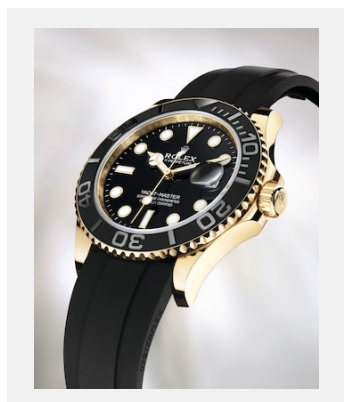

Contact sheet

OYSTER PERPETUAL YACHT-MASTER 42

GALLERY

Ref: m226658-0001_2201jva_001-v2

Oyster Perpetual Yacht-Master, 42 mm, yellow gold

Credits: ©Rolex/JVA Studios

Ref: m226658-0001_2201jva_002-v2

Oyster Perpetual Yacht-Master, 42 mm, yellow gold

Credits: ©Rolex/JVA Studios

Ref: m226658-0001_2201ac_002-v2

Oyster Perpetual Yacht-Master, 42 mm, yellow gold

Credits: ©Rolex/Alain Costa

Ref: m226658-0001_2201ac_001-v2

Oyster Perpetual Yacht-Master, 42 mm, yellow gold

Credits: ©Rolex/Alain Costa

Ref: m226658-0001_2201ac_003-v2

Oyster Perpetual Yacht-Master, 42 mm, yellow gold

Credits: ©Rolex/Alain Costa

Ref: m226658-0001_2201ac_004_b-v2

Oyster Perpetual Yacht-Master, 42 mm, yellow gold

Credits: ©Rolex/Alain Costa

Ref: m226658-0001_2201ac_006-v2

Oyster Perpetual Yacht-Master, 42 mm, yellow gold

Credits: ©Rolex/Alain Costa

Ref: m226658-0001_2201ac_005-v2

Oyster Perpetual Yacht-Master, 42 mm, yellow gold