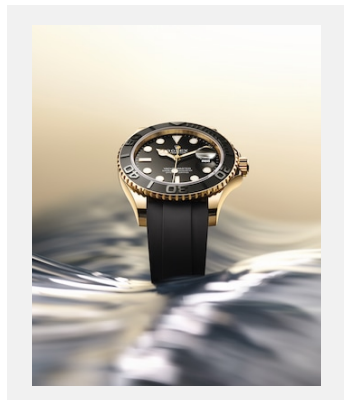

Contact sheet

OYSTER PERPETUAL YACHT-MASTER 42

GALLERY

Ref: m226658-0001_2201jva_001-v2

Oyster Perpetual Yacht-Master, 42 mm, yellow gold

Credits: ©Rolex/JVA Studios

Ref: m226658-0001_2201jva_002-v2

Oyster Perpetual Yacht-Master, 42 mm, yellow gold

Credits: ©Rolex/JVA Studios

Ref: m226658-0001_2201ac_002-v2

Oyster Perpetual Yacht-Master, 42 mm, yellow gold

Credits: ©Rolex/Alain Costa

Ref: m226658-0001_2201ac_001-v2

Oyster Perpetual Yacht-Master, 42 mm, yellow gold

Credits: ©Rolex/Alain Costa

Ref: m226658-0001_2201ac_003-v2

Oyster Perpetual Yacht-Master, 42 mm, yellow gold

Credits: ©Rolex/Alain Costa

Ref: m226658-0001_2201ac_004_b-v2

Oyster Perpetual Yacht-Master, 42 mm, yellow gold

Credits: ©Rolex/Alain Costa

Ref: m226658-0001_2201ac_006-v2

Oyster Perpetual Yacht-Master, 42 mm, yellow gold

Credits: ©Rolex/Alain Costa

Ref: m226658-0001_2201ac_005-v2

Oyster Perpetual Yacht-Master, 42 mm, yellow gold