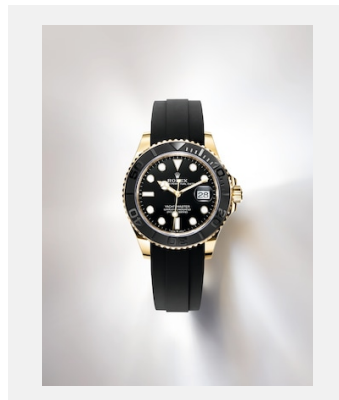

Contact sheet

OYSTER PERPETUAL YACHT-MASTER 42

GALLERY

Ref: m226658-0001_2201jva_001-v2

Oyster Perpetual Yacht-Master, 42 mm, yellow gold

Credits: ©Rolex/JVA Studios

Ref: m226658-0001_2201jva_002-v2

Oyster Perpetual Yacht-Master, 42 mm, yellow gold

Credits: ©Rolex/JVA Studios

Ref: m226658-0001_2201ac_002-v2

Oyster Perpetual Yacht-Master, 42 mm, yellow gold

Credits: ©Rolex/Alain Costa

Ref: m226658-0001_2201ac_001-v2

Oyster Perpetual Yacht-Master, 42 mm, yellow gold

Credits: ©Rolex/Alain Costa

Ref: m226658-0001_2201ac_003-v2

Oyster Perpetual Yacht-Master, 42 mm, yellow gold

Credits: ©Rolex/Alain Costa

Ref: m226658-0001_2201ac_004_b-v2

Oyster Perpetual Yacht-Master, 42 mm, yellow gold

Credits: ©Rolex/Alain Costa

Ref: m226658-0001_2201ac_006-v2

Oyster Perpetual Yacht-Master, 42 mm, yellow gold

Credits: ©Rolex/Alain Costa

Ref: m226658-0001_2201ac_005-v2

Oyster Perpetual Yacht-Master, 42 mm, yellow gold