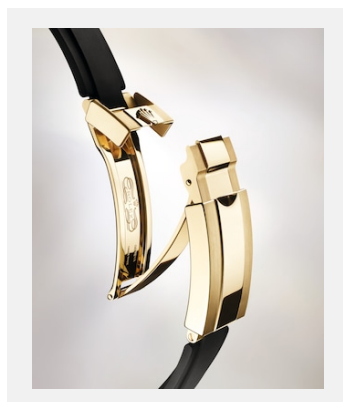

Contact sheet

OYSTER PERPETUAL YACHT-MASTER 42

GALLERY

Ref: m226658-0001_2201jva_001-v2

Oyster Perpetual Yacht-Master, 42 mm, yellow gold

Credits: ©Rolex/JVA Studios

Ref: m226658-0001_2201jva_002-v2

Oyster Perpetual Yacht-Master, 42 mm, yellow gold

Credits: ©Rolex/JVA Studios

Ref: m226658-0001_2201ac_002-v2

Oyster Perpetual Yacht-Master, 42 mm, yellow gold

Credits: ©Rolex/Alain Costa

Ref: m226658-0001_2201ac_001-v2

Oyster Perpetual Yacht-Master, 42 mm, yellow gold

Credits: ©Rolex/Alain Costa

Ref: m226658-0001_2201ac_003-v2

Oyster Perpetual Yacht-Master, 42 mm, yellow gold

Credits: ©Rolex/Alain Costa

Ref: m226658-0001_2201ac_004_b-v2

Oyster Perpetual Yacht-Master, 42 mm, yellow gold

Credits: ©Rolex/Alain Costa

Ref: m226658-0001_2201ac_006-v2

Oyster Perpetual Yacht-Master, 42 mm, yellow gold

Credits: ©Rolex/Alain Costa

Ref: m226658-0001_2201ac_005-v2

Oyster Perpetual Yacht-Master, 42 mm, yellow gold