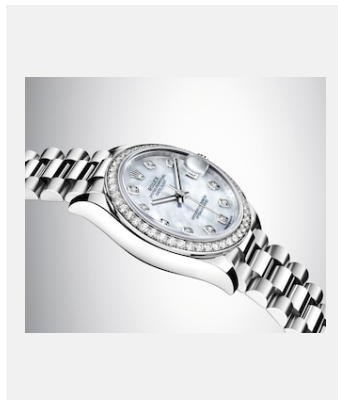

Contact sheet

DATEJUST 31

VISUALS

Ref: 1_m278289rbr-0005_1801ac_001

DATEJUST 31 - 18 CT WHITE GOLD

Credits: © Rolex/Alain Costa

Ref: 2_m278289rbr-0005_1801ac_002

DATEJUST 31 - 18 CT WHITE GOLD

Credits: © Rolex/Alain Costa

Ref: 3_m278289rbr-0005_1801ac_003

DATEJUST 31 - 18 CT WHITE GOLD

Credits: © Rolex/Alain Costa

Ref: 4_m278289rbr-0005_1801ac_004

DATEJUST 31 - 18 CT WHITE GOLD

Credits: © Rolex/Alain Costa

Ref: 5_m278289rbr-0005_1801ac_005

DATEJUST 31 - 18 CT WHITE GOLD

Credits: © Rolex/Alain Costa

Ref: 6_m278289rbr-0005_1801ac_006

DATEJUST 31 - 18 CT WHITE GOLD

Credits: © Rolex/Alain Costa

Ref: 7_m278289rbr-0005_1801ac_008

DATEJUST 31 - 18 CT WHITE GOLD

Credits: © Rolex/Alain Costa

Ref: 8_m278289rbr-0005_pk13_001

DATEJUST 31 - 18 CT WHITE GOLD

Credits: © Rolex/Rolox