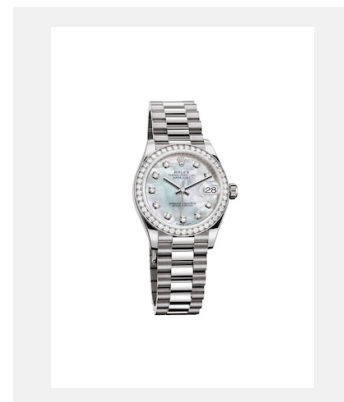

Contact sheet

DATEJUST 31

VISUALS

Ref: 1_m278289rbr-0005_1801ac_001

DATEJUST 31 - 18 CT WHITE GOLD

Credits: © Rolex/Alain Costa

Ref: 2_m278289rbr-0005_1801ac_002

DATEJUST 31 - 18 CT WHITE GOLD

Credits: © Rolex/Alain Costa

Ref: 3_m278289rbr-0005_1801ac_003

DATEJUST 31 - 18 CT WHITE GOLD

Credits: © Rolex/Alain Costa

Ref: 4_m278289rbr-0005_1801ac_004

DATEJUST 31 - 18 CT WHITE GOLD

Credits: © Rolex/Alain Costa

Ref: 5_m278289rbr-0005_1801ac_005

DATEJUST 31 - 18 CT WHITE GOLD

Credits: © Rolex/Alain Costa

Ref: 6_m278289rbr-0005_1801ac_006

DATEJUST 31 - 18 CT WHITE GOLD

Credits: © Rolex/Alain Costa

Ref: 7_m278289rbr-0005_1801ac_008

DATEJUST 31 - 18 CT WHITE GOLD

Credits: © Rolex/Alain Costa

Ref: 8_m278289rbr-0005_pk13_001

DATEJUST 31 - 18 CT WHITE GOLD

Credits: © Rolex/Rolox