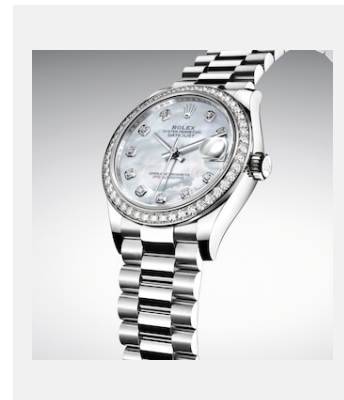

Contact sheet

DATEJUST 31

VISUALS

Ref: 1_m278289rbr-0005_1801ac_001

DATEJUST 31 - 18 CT WHITE GOLD

Credits: © Rolex/Alain Costa

Ref: 2_m278289rbr-0005_1801ac_002

DATEJUST 31 - 18 CT WHITE GOLD

Credits: © Rolex/Alain Costa

Ref: 3_m278289rbr-0005_1801ac_003

DATEJUST 31 - 18 CT WHITE GOLD

Credits: © Rolex/Alain Costa

Ref: 4_m278289rbr-0005_1801ac_004

DATEJUST 31 - 18 CT WHITE GOLD

Credits: © Rolex/Alain Costa

Ref: 5_m278289rbr-0005_1801ac_005

DATEJUST 31 - 18 CT WHITE GOLD

Credits: © Rolex/Alain Costa

Ref: 6_m278289rbr-0005_1801ac_006

DATEJUST 31 - 18 CT WHITE GOLD

Credits: © Rolex/Alain Costa

Ref: 7_m278289rbr-0005_1801ac_008

DATEJUST 31 - 18 CT WHITE GOLD

Credits: © Rolex/Alain Costa

Ref: 8_m278289rbr-0005_pk13_001

DATEJUST 31 - 18 CT WHITE GOLD

Credits: © Rolex/Rolox