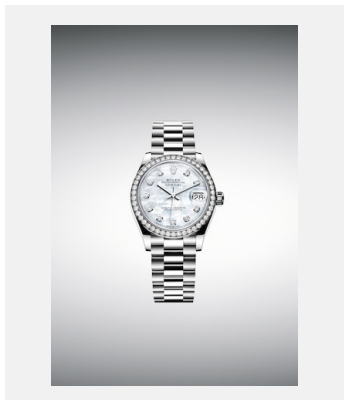

Contact sheet

DATEJUST 31

VISUALS

Ref: 1_m278289rbr-0005_1801ac_001

DATEJUST 31 - 18 CT WHITE GOLD

Credits: © Rolex/Alain Costa

Ref: 2_m278289rbr-0005_1801ac_002

DATEJUST 31 - 18 CT WHITE GOLD

Credits: © Rolex/Alain Costa

Ref: 3_m278289rbr-0005_1801ac_003

DATEJUST 31 - 18 CT WHITE GOLD

Credits: © Rolex/Alain Costa

Ref: 4_m278289rbr-0005_1801ac_004

DATEJUST 31 - 18 CT WHITE GOLD

Credits: © Rolex/Alain Costa

Ref: 5_m278289rbr-0005_1801ac_005

DATEJUST 31 - 18 CT WHITE GOLD

Credits: © Rolex/Alain Costa

Ref: 6_m278289rbr-0005_1801ac_006

DATEJUST 31 - 18 CT WHITE GOLD

Credits: © Rolex/Alain Costa

Ref: 7_m278289rbr-0005_1801ac_008

DATEJUST 31 - 18 CT WHITE GOLD

Credits: © Rolex/Alain Costa

Ref: 8_m278289rbr-0005_pk13_001

DATEJUST 31 - 18 CT WHITE GOLD

Credits: © Rolex/Rolox