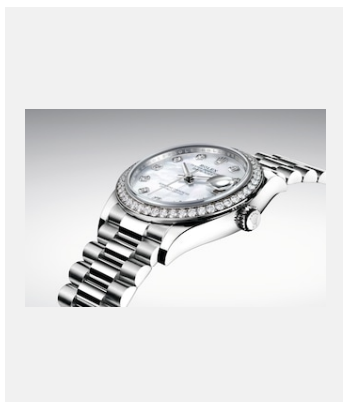

Contact sheet

DATEJUST 31

VISUALS

Ref: 1_m278289rbr-0005_1801ac_001

DATEJUST 31 - 18 CT WHITE GOLD

Credits: © Rolex/Alain Costa

Ref: 2_m278289rbr-0005_1801ac_002

DATEJUST 31 - 18 CT WHITE GOLD

Credits: © Rolex/Alain Costa

Ref: 3_m278289rbr-0005_1801ac_003

DATEJUST 31 - 18 CT WHITE GOLD

Credits: © Rolex/Alain Costa

Ref: 4_m278289rbr-0005_1801ac_004

DATEJUST 31 - 18 CT WHITE GOLD

Credits: © Rolex/Alain Costa

Ref: 5_m278289rbr-0005_1801ac_005

DATEJUST 31 - 18 CT WHITE GOLD

Credits: © Rolex/Alain Costa

Ref: 6_m278289rbr-0005_1801ac_006

DATEJUST 31 - 18 CT WHITE GOLD

Credits: © Rolex/Alain Costa

Ref: 7_m278289rbr-0005_1801ac_008

DATEJUST 31 - 18 CT WHITE GOLD

Credits: © Rolex/Alain Costa

Ref: 8_m278289rbr-0005_pk13_001

DATEJUST 31 - 18 CT WHITE GOLD

Credits: © Rolex/Rolox