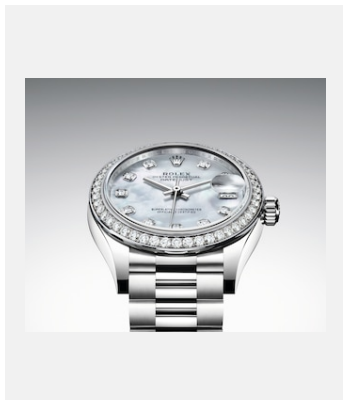

Contact sheet

DATEJUST 31

VISUALS

Ref: 1_m278289rbr-0005_1801ac_001

DATEJUST 31 - 18 CT WHITE GOLD

Credits: © Rolex/Alain Costa

Ref: 2_m278289rbr-0005_1801ac_002

DATEJUST 31 - 18 CT WHITE GOLD

Credits: © Rolex/Alain Costa

Ref: 3_m278289rbr-0005_1801ac_003

DATEJUST 31 - 18 CT WHITE GOLD

Credits: © Rolex/Alain Costa

Ref: 4_m278289rbr-0005_1801ac_004

DATEJUST 31 - 18 CT WHITE GOLD

Credits: © Rolex/Alain Costa

Ref: 5_m278289rbr-0005_1801ac_005

DATEJUST 31 - 18 CT WHITE GOLD

Credits: © Rolex/Alain Costa

Ref: 6_m278289rbr-0005_1801ac_006

DATEJUST 31 - 18 CT WHITE GOLD

Credits: © Rolex/Alain Costa

Ref: 7_m278289rbr-0005_1801ac_008

DATEJUST 31 - 18 CT WHITE GOLD

Credits: © Rolex/Alain Costa

Ref: 8_m278289rbr-0005_pk13_001

DATEJUST 31 - 18 CT WHITE GOLD

Credits: © Rolex/Rolox