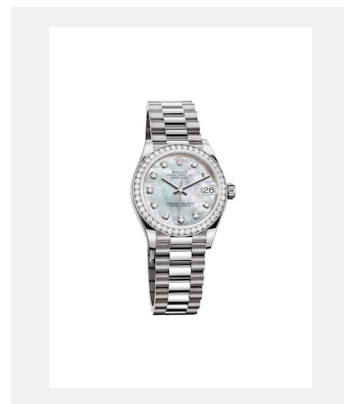

Provino a contatto

DATEJUST 31

IMMAGINI

Ref.: 1_m278289rbr-0005_1801ac_001

DATEJUST 31 - 18 CT WHITE GOLD

Crediti: © Rolex/Alain Costa

Ref.: 2_m278289rbr-0005_1801ac_002

DATEJUST 31 - 18 CT WHITE GOLD

Crediti: © Rolex/Alain Costa

Ref.: 3_m278289rbr-0005_1801ac_003

DATEJUST 31 - 18 CT WHITE GOLD

Crediti: © Rolex/Alain Costa

Ref.: 4_m278289rbr-0005_1801ac_004

DATEJUST 31 - 18 CT WHITE GOLD

Crediti: © Rolex/Alain Costa

Ref.: 5_m278289rbr-0005_1801ac_005

DATEJUST 31 - 18 CT WHITE GOLD

Crediti: © Rolex/Alain Costa

Ref.: 6_m278289rbr-0005_1801ac_006

DATEJUST 31 - 18 CT WHITE GOLD

Crediti: © Rolex/Alain Costa

Ref.: 7_m278289rbr-0005_1801ac_008

DATEJUST 31 - 18 CT WHITE GOLD

Crediti: © Rolex/Alain Costa

Ref.: 8_m278289rbr-0005_pk13_001

DATEJUST 31 - 18 CT WHITE GOLD

Crediti: © Rolex/Rolex