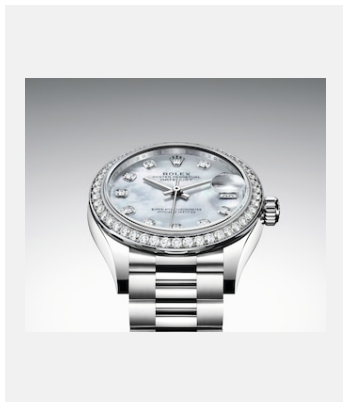

Provino a contatto

DATEJUST 31

IMMAGINI

Ref.: 1_m278289rbr-0005_1801ac_001

DATEJUST 31 - 18 CT WHITE GOLD

Crediti: © Rolex/Alain Costa

Ref.: 2_m278289rbr-0005_1801ac_002

DATEJUST 31 - 18 CT WHITE GOLD

Crediti: © Rolex/Alain Costa

Ref.: 3_m278289rbr-0005_1801ac_003

DATEJUST 31 - 18 CT WHITE GOLD

Crediti: © Rolex/Alain Costa

Ref.: 4_m278289rbr-0005_1801ac_004

DATEJUST 31 - 18 CT WHITE GOLD

Crediti: © Rolex/Alain Costa

Ref.: 5_m278289rbr-0005_1801ac_005

DATEJUST 31 - 18 CT WHITE GOLD

Crediti: © Rolex/Alain Costa

Ref.: 6_m278289rbr-0005_1801ac_006

DATEJUST 31 - 18 CT WHITE GOLD

Crediti: © Rolex/Alain Costa

Ref.: 7_m278289rbr-0005_1801ac_008

DATEJUST 31 - 18 CT WHITE GOLD

Crediti: © Rolex/Alain Costa

Ref.: 8_m278289rbr-0005_pk13_001

DATEJUST 31 - 18 CT WHITE GOLD

Crediti: © Rolex/Rolex