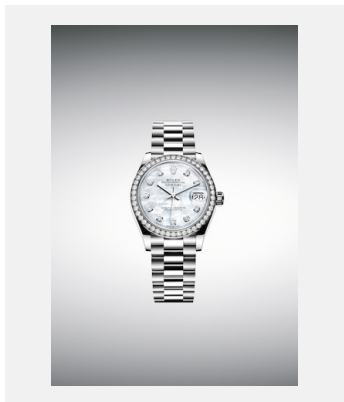

Provino a contatto

DATEJUST 31

IMMAGINI

Ref.: 1_m278289rbr-0005_1801ac_001

DATEJUST 31 - 18 CT WHITE GOLD

Crediti: © Rolex/Alain Costa

Ref.: 2_m278289rbr-0005_1801ac_002

DATEJUST 31 - 18 CT WHITE GOLD

Crediti: © Rolex/Alain Costa

Ref.: 3_m278289rbr-0005_1801ac_003

DATEJUST 31 - 18 CT WHITE GOLD

Crediti: © Rolex/Alain Costa

Ref.: 4_m278289rbr-0005_1801ac_004

DATEJUST 31 - 18 CT WHITE GOLD

Crediti: © Rolex/Alain Costa

Ref.: 5_m278289rbr-0005_1801ac_005

DATEJUST 31 - 18 CT WHITE GOLD

Crediti: © Rolex/Alain Costa

Ref.: 6_m278289rbr-0005_1801ac_006

DATEJUST 31 - 18 CT WHITE GOLD

Crediti: © Rolex/Alain Costa

Ref.: 7_m278289rbr-0005_1801ac_008

DATEJUST 31 - 18 CT WHITE GOLD

Crediti: © Rolex/Alain Costa

Ref.: 8_m278289rbr-0005_pk13_001

DATEJUST 31 - 18 CT WHITE GOLD

Crediti: © Rolex/Rolex