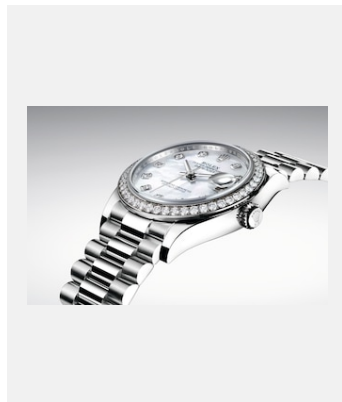

컨택시트  
**DATEJUST 31**

이미지

레퍼런스: 1\_m278289rbr-0005\_1801ac\_001

DATEJUST 31 - 18 CT WHITE GOLD

크레딧: © Rolex/Alain Costa

레퍼런스: 2\_m278289rbr-0005\_1801ac\_002

DATEJUST 31 - 18 CT WHITE GOLD

크레딧: © Rolex/Alain Costa

레퍼런스: 3\_m278289rbr-0005\_1801ac\_003

DATEJUST 31 - 18 CT WHITE GOLD

크레딧: © Rolex/Alain Costa

레퍼런스: 4\_m278289rbr-0005\_1801ac\_004

DATEJUST 31 - 18 CT WHITE GOLD

크레딧: © Rolex/Alain Costa

레퍼런스: 5\_m278289rbr-0005\_1801ac\_005

DATEJUST 31 - 18 CT WHITE GOLD

크레딧: © Rolex/Alain Costa

레퍼런스: 6\_m278289rbr-0005\_1801ac\_006

DATEJUST 31 - 18 CT WHITE GOLD

크레딧: © Rolex/Alain Costa

레퍼런스: 7\_m278289rbr-0005\_1801ac\_008

DATEJUST 31 - 18 CT WHITE GOLD

크레딧: © Rolex/Alain Costa

레퍼런스: 8\_m278289rbr-0005\_pk13\_001

DATEJUST 31 - 18 CT WHITE GOLD

크레딧: © Rolex/Rolex