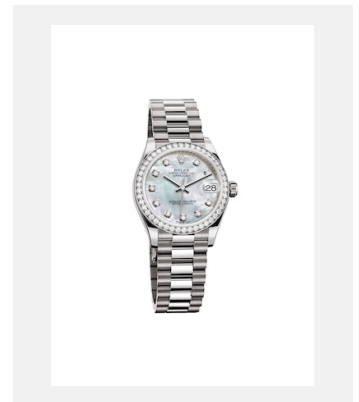

컨택시트  
**DATEJUST 31**

이미지

레퍼런스: 1\_m278289rbr-0005\_1801ac\_001

DATEJUST 31 - 18 CT WHITE GOLD

크레딧: © Rolex/Alain Costa

레퍼런스: 2\_m278289rbr-0005\_1801ac\_002

DATEJUST 31 - 18 CT WHITE GOLD

크레딧: © Rolex/Alain Costa

레퍼런스: 3\_m278289rbr-0005\_1801ac\_003

DATEJUST 31 - 18 CT WHITE GOLD

크레딧: © Rolex/Alain Costa

레퍼런스: 4\_m278289rbr-0005\_1801ac\_004

DATEJUST 31 - 18 CT WHITE GOLD

크레딧: © Rolex/Alain Costa

레퍼런스: 5\_m278289rbr-0005\_1801ac\_005

DATEJUST 31 - 18 CT WHITE GOLD

크레딧: © Rolex/Alain Costa

레퍼런스: 6\_m278289rbr-0005\_1801ac\_006

DATEJUST 31 - 18 CT WHITE GOLD

크레딧: © Rolex/Alain Costa

레퍼런스: 7\_m278289rbr-0005\_1801ac\_008

DATEJUST 31 - 18 CT WHITE GOLD

크레딧: © Rolex/Alain Costa

레퍼런스: 8\_m278289rbr-0005\_pk13\_001

DATEJUST 31 - 18 CT WHITE GOLD

크레딧: © Rolex/Rolex