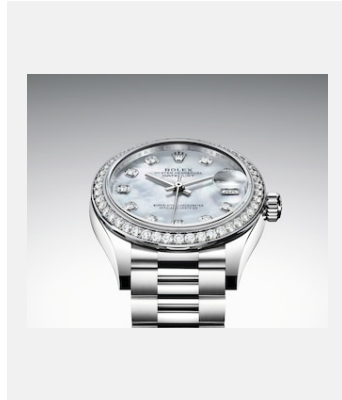

컨택시트  
**DATEJUST 31**

이미지

레퍼런스: 1\_m278289rbr-0005\_1801ac\_001

DATEJUST 31 - 18 CT WHITE GOLD

크레딧: © Rolex/Alain Costa

레퍼런스: 2\_m278289rbr-0005\_1801ac\_002

DATEJUST 31 - 18 CT WHITE GOLD

크레딧: © Rolex/Alain Costa

레퍼런스: 3\_m278289rbr-0005\_1801ac\_003

DATEJUST 31 - 18 CT WHITE GOLD

크레딧: © Rolex/Alain Costa

레퍼런스: 4\_m278289rbr-0005\_1801ac\_004

DATEJUST 31 - 18 CT WHITE GOLD

크레딧: © Rolex/Alain Costa

레퍼런스: 5\_m278289rbr-0005\_1801ac\_005

DATEJUST 31 - 18 CT WHITE GOLD

크레딧: © Rolex/Alain Costa

레퍼런스: 6\_m278289rbr-0005\_1801ac\_006

DATEJUST 31 - 18 CT WHITE GOLD

크레딧: © Rolex/Alain Costa

레퍼런스: 7\_m278289rbr-0005\_1801ac\_008

DATEJUST 31 - 18 CT WHITE GOLD

크레딧: © Rolex/Alain Costa

레퍼런스: 8\_m278289rbr-0005\_pk13\_001

DATEJUST 31 - 18 CT WHITE GOLD

크레딧: © Rolex/Rolex