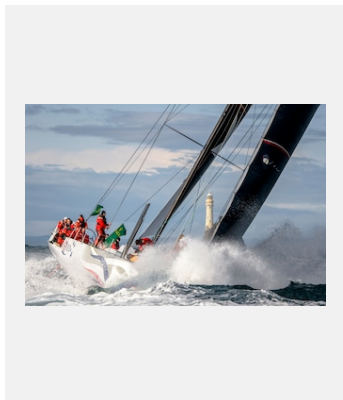

版權頁
激烈挑戰

圖片

編碼: 17_fsnt19cb_26149

THE ROLEX FASTNET RACE COMPETITORS WILL FACE A RANGE OF CONDITIONS, CHALLENGING THEIR MENTAL AND PHYSICAL ABILITIES

鳴謝: © Rolex/Carlo Borlenghi

編碼: 14_fsnt19ka_2454

ONCE AROUND THE FASTNET ROCK CREWS MUST CONTINUE TO PRESS HARD IF THEY HAVE HOPES OF WINNING OVERALL

鳴謝: © Rolex/Kurt Arrigo

編碼: 26_fsnt19cb_02189

THE ROLEX FASTNET RACE FLEET PASSES MANY NOTABLE LANDMARKS AS THE FLEET HEAD WEST ALONG THE SOUTH COAST OF ENGLAND

鳴謝: © Rolex/Carlo Borlenghi

編碼: 8_fsnt19ka_3064