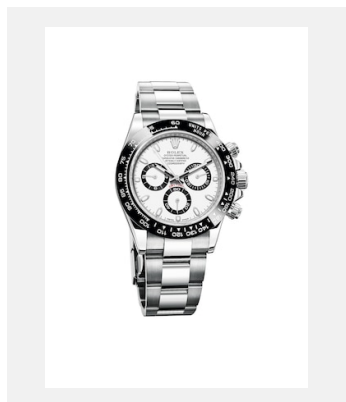

Kontaktabzug

COSMOGRAPH DAYTONA

MODELLE

Ref.: m116500ln-0001_PK13_001

Cosmograph Daytona

Foto: © Rolex

Ref.: m116500ln-0002_PK13_001

Cosmograph Daytona

Foto: © Rolex

Ref.: m116503-0004_PK13_001

Cosmograph Daytona

Foto: © Rolex

Ref.: m116505-0014_PK13_001

Cosmograph Daytona

Foto: © Rolex

Ref.: m116503-0001_PK13_001

Cosmograph Daytona

Foto: © Rolex

Ref.: m116518ln-0048_PK13_001

Cosmograph Daytona

Foto: © Rolex

Ref.: m116508-0015_PK13_001

Cosmograph Daytona

Foto: © Rolex