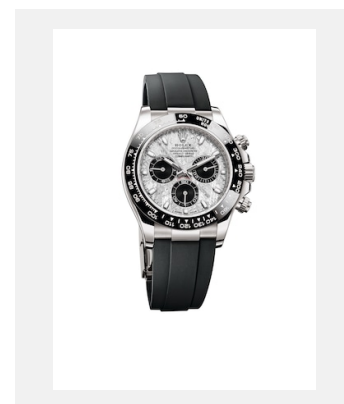

Kontaktabzug

COSMOGRAPH DAYTONA

MODELLE

Ref.: m116500ln-0001_PK13_001

Cosmograph Daytona

Foto: © Rolex

Ref.: m116500ln-0002_PK13_001

Cosmograph Daytona

Foto: © Rolex

Ref.: m116503-0004_PK13_001

Cosmograph Daytona

Foto: © Rolex

Ref.: m116505-0014_PK13_001

Cosmograph Daytona

Foto: © Rolex

Ref.: m116503-0001_PK13_001

Cosmograph Daytona

Foto: © Rolex

Ref.: m116518ln-0048_PK13_001

Cosmograph Daytona

Foto: © Rolex

Ref.: m116508-0015_PK13_001

Cosmograph Daytona

Foto: © Rolex

Ref.: m116519ln-0038_PK13_001

Cosmograph Daytona

Foto: © Rolex

Kontaktabzug

COSMOGRAPH DAYTONA

Ref.: m116509-0071_PK13_001

Cosmograph Daytona

Foto: © Rolex