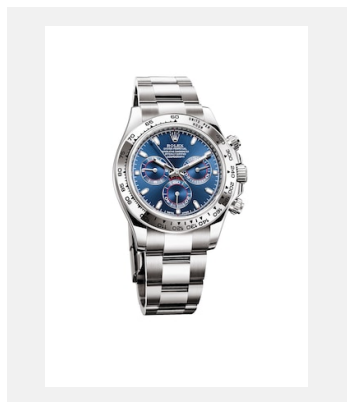

Kontaktabzug

COSMOGRAPH DAYTONA

MODELLE

Ref.: m116500ln-0001_PK13_001

Cosmograph Daytona

Foto: © Rolex

Ref.: m116500ln-0002_PK13_001

Cosmograph Daytona

Foto: © Rolex

Ref.: m116503-0004_PK13_001

Cosmograph Daytona

Foto: © Rolex

Ref.: m116505-0014_PK13_001

Cosmograph Daytona

Foto: © Rolex

Ref.: m116503-0001_PK13_001

Cosmograph Daytona

Foto: © Rolex

Ref.: m116518ln-0048_PK13_001

Cosmograph Daytona

Foto: © Rolex

Ref.: m116508-0015_PK13_001

Cosmograph Daytona

Foto: © Rolex

Ref.: m116519ln-0038_PK13_001

Cosmograph Daytona

Foto: © Rolex

Kontaktabzug

COSMOGRAPH DAYTONA

Ref.: m116509-0071_PK13_001

Cosmograph Daytona

Foto: © Rolex