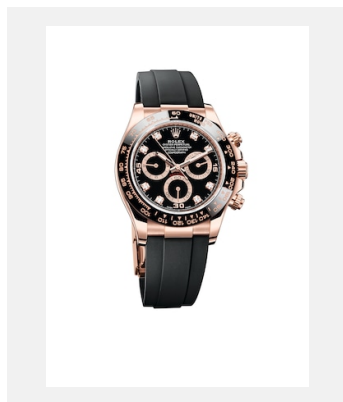

Kontaktabzug

COSMOGRAPH DAYTONA

MODELLE

Ref.: m116500ln-0001_PK13_001

Cosmograph Daytona

Foto: © Rolex

Ref.: m116500ln-0002_PK13_001

Cosmograph Daytona

Cosmograph Daytona

Foto: © Rolex

Ref.: m116518ln-0048_PK13_001

Cosmograph Daytona

Foto: © Rolex

Ref.: m116508-0015_PK13_001

Cosmograph Daytona

Foto: © Rolex

Ref.: m116519ln-0038_PK13_001

Cosmograph Daytona

Foto: © Rolex

Kontaktabzug

COSMOGRAPH DAYTONA

Ref.: m116509-0071_PK13_001

Cosmograph Daytona

Foto: © Rolex

Ref.: m116515ln-0057_PK13_001

Cosmograph Daytona

Foto: © Rolex

Ref.: m116505-0008_PK13_001

Cosmograph Daytona

Foto: © Rolex

Ref.: m116506-0001_PK13_001

Cosmograph Daytona