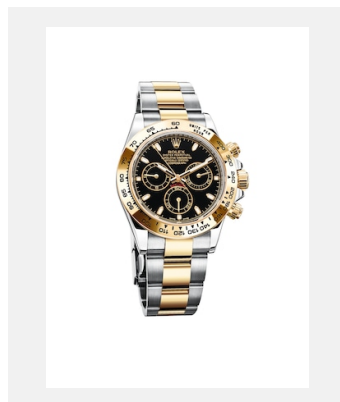

Kontaktabzug

COSMOGRAPH DAYTONA

MODELLE

Ref.: m116500ln-0001_PK13_001

Cosmograph Daytona

Foto: © Rolex

Ref.: m116500ln-0002_PK13_001

Cosmograph Daytona

Foto: © Rolex

Ref.: m116503-0004_PK13_001

Cosmograph Daytona

Foto: © Rolex

Ref.: m116505-0014_PK13_001

Cosmograph Daytona

Foto: © Rolex

Ref.: m116503-0001_PK13_001

Cosmograph Daytona

Foto: © Rolex

Ref.: m116518ln-0048_PK13_001

Cosmograph Daytona

Foto: © Rolex

Ref.: m116508-0015_PK13_001

Cosmograph Daytona

Foto: © Rolex