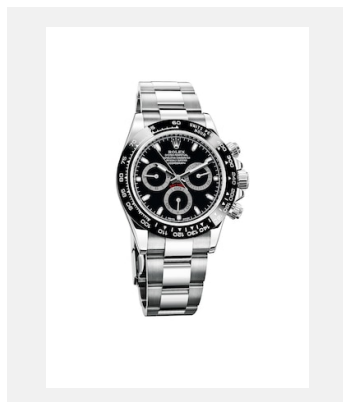

Kontaktabzug

COSMOGRAPH DAYTONA

MODELLE

Ref.: m116500ln-0001_PK13_001

Cosmograph Daytona

Foto: © Rolex

Ref.: m116500ln-0002_PK13_001

Cosmograph Daytona

Foto: © Rolex

Ref.: m116503-0004_PK13_001

Cosmograph Daytona

Foto: © Rolex

Ref.: m116505-0014_PK13_001

Cosmograph Daytona

Foto: © Rolex

Ref.: m116503-0001_PK13_001

Cosmograph Daytona

Foto: © Rolex

Ref.: m116518ln-0048_PK13_001

Cosmograph Daytona

Foto: © Rolex

Ref.: m116508-0015_PK13_001

Cosmograph Daytona

Foto: © Rolex