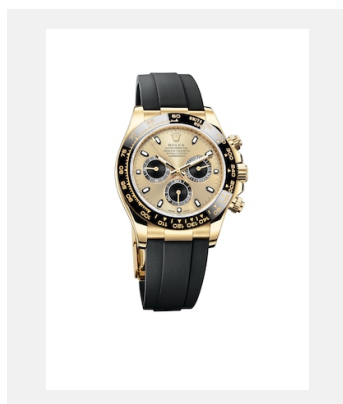

Kontaktabzug

COSMOGRAPH DAYTONA

MODELLE

Ref.: m116500ln-0001_PK13_001

Cosmograph Daytona

Foto: © Rolex

Ref.: m116500ln-0002_PK13_001

Cosmograph Daytona

Foto: © Rolex

Ref.: m116503-0004_PK13_001

Cosmograph Daytona

Foto: © Rolex

Ref.: m116505-0014_PK13_001

Cosmograph Daytona

Foto: © Rolex

Ref.: m116503-0001_PK13_001

Cosmograph Daytona

Foto: © Rolex

Ref.: m116518ln-0048_PK13_001

Cosmograph Daytona

Foto: © Rolex

Ref.: m116508-0015_PK13_001

Cosmograph Daytona

Foto: © Rolex

Ref.: m116519ln-0038_PK13_001

Cosmograph Daytona

Foto: © Rolex

Kontaktabzug

COSMOGRAPH DAYTONA

Ref.: m116509-0071_PK13_001

Cosmograph Daytona

Foto: © Rolex