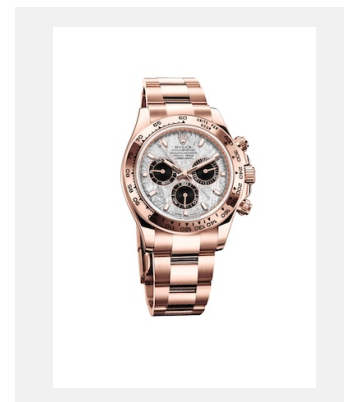

Kontaktabzug

COSMOGRAPH DAYTONA

MODELLE

Ref.: m116500ln-0001_PK13_001

Cosmograph Daytona

Foto: © Rolex

Ref.: m116500ln-0002_PK13_001

Cosmograph Daytona

Foto: © Rolex

Ref.: m116503-0004_PK13_001

Cosmograph Daytona

Foto: © Rolex

Ref.: m116505-0014_PK13_001

Cosmograph Daytona

Foto: © Rolex

Ref.: m116503-0001_PK13_001

Cosmograph Daytona

Foto: © Rolex

Ref.: m116518ln-0048_PK13_001

Cosmograph Daytona

Foto: © Rolex

Ref.: m116508-0015_PK13_001

Cosmograph Daytona

Foto: © Rolex