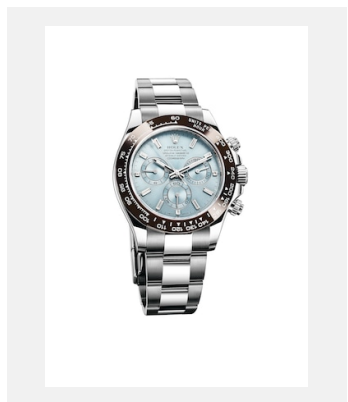

Ref.: m116506-0002_PK13_001

Cosmograph Daytona

Foto: © Rolex