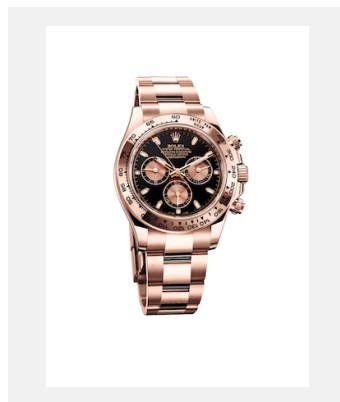

Kontaktabzug

COSMOGRAPH DAYTONA

MODELLE

Ref.: m116500ln-0001_PK13_001

Cosmograph Daytona

Foto: © Rolex

Ref.: m116500ln-0002_PK13_001

Cosmograph Daytona

Cosmograph Daytona

Foto: © Rolex

Ref.: m116518ln-0048_PK13_001

Cosmograph Daytona

Foto: © Rolex

Ref.: m116508-0015_PK13_001

Cosmograph Daytona

Foto: © Rolex

Ref.: m116519ln-0038_PK13_001

Cosmograph Daytona

Foto: © Rolex

Kontaktabzug

COSMOGRAPH DAYTONA

Ref.: m116509-0071_PK13_001

Cosmograph Daytona

Foto: © Rolex

Ref.: m116515ln-0057_PK13_001

Cosmograph Daytona

Foto: © Rolex

Ref.: m116505-0008_PK13_001

Cosmograph Daytona

Foto: © Rolex

Ref.: m116506-0001_PK13_001

Cosmograph Daytona