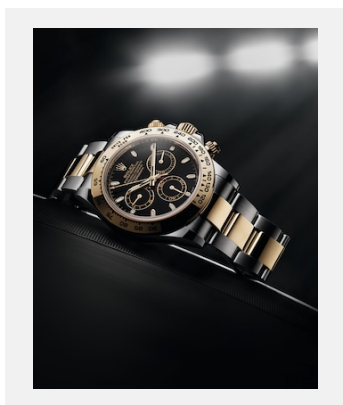

Ref.: 02_m116503-0004_1910jva-_001

Oyster Perpetual Cosmograph
Daytona

Foto: ©Rolex/Joël Von Allmen