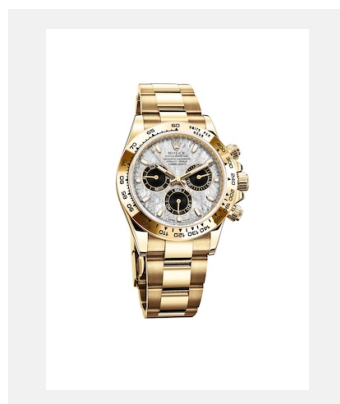

Kontaktabzug

COSMOGRAPH DAYTONA

MODELLE

Ref.: m116500ln-0001_PK13_001

Cosmograph Daytona

Foto: © Rolex

Ref.: m116500ln-0002_PK13_001

Cosmograph Daytona

Foto: © Rolex

Ref.: m116503-0004_PK13_001

Cosmograph Daytona

Foto: © Rolex

Ref.: m116505-0014_PK13_001

Cosmograph Daytona

Foto: © Rolex

Ref.: m116503-0001_PK13_001

Cosmograph Daytona

Foto: © Rolex

Ref.: m116518ln-0048_PK13_001

Cosmograph Daytona

Foto: © Rolex

Ref.: m116508-0015_PK13_001

Cosmograph Daytona

Foto: © Rolex

Ref.: m116519ln-0038_PK13_001

Cosmograph Daytona

Foto: © Rolex

Kontaktabzug

COSMOGRAPH DAYTONA

Ref.: m116509-0071_PK13_001

Cosmograph Daytona

Foto: © Rolex