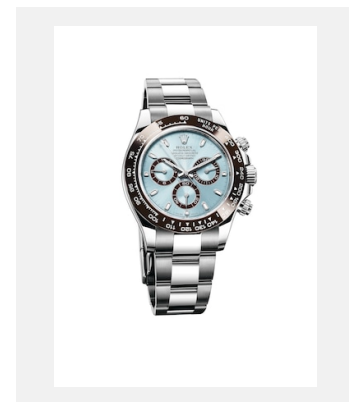

Kontaktabzug

COSMOGRAPH DAYTONA

MODELLE

Ref.: m116500ln-0001_PK13_001

Cosmograph Daytona

Foto: © Rolex

Ref.: m116500ln-0002_PK13_001

Cosmograph Daytona

Cosmograph Daytona

Foto: © Rolex

Ref.: m116518ln-0048_PK13_001

Cosmograph Daytona

Foto: © Rolex

Ref.: m116508-0015_PK13_001

Cosmograph Daytona

Foto: © Rolex

Ref.: m116515ln-0057_PK13_001

Cosmograph Daytona

Foto: © Rolex

Ref.: m116505-0008_PK13_001

Cosmograph Daytona

Foto: © Rolex

Ref.: m116506-0001_PK13_001

Cosmograph Daytona