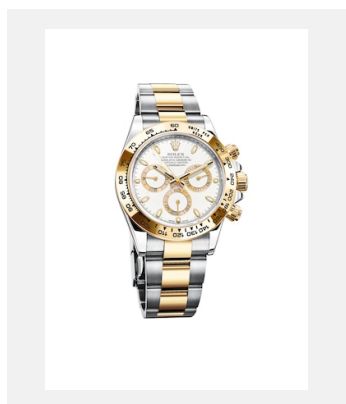

Kontaktabzug

COSMOGRAPH DAYTONA

MODELLE

Ref.: m116500ln-0001_PK13_001

Cosmograph Daytona

Foto: © Rolex

Ref.: m116500ln-0002_PK13_001

Cosmograph Daytona

Foto: © Rolex

Ref.: m116503-0004_PK13_001

Cosmograph Daytona

Foto: © Rolex

Ref.: m116505-0014_PK13_001

Cosmograph Daytona

Foto: © Rolex

Ref.: m116503-0001_PK13_001

Cosmograph Daytona

Foto: © Rolex

Ref.: m116518ln-0048_PK13_001

Cosmograph Daytona

Foto: © Rolex

Ref.: m116508-0015_PK13_001

Cosmograph Daytona

Foto: © Rolex