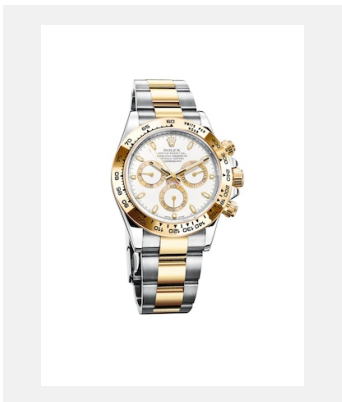

## 모델

레퍼런스: m116500ln-0001\_PK13\_001

Cosmograph Daytona

크레딧: © Rolex

레퍼런스: m116500ln-0002\_PK13\_001

Cosmograph Daytona

크레딧: © Rolex

레퍼런스: m116503-0004\_PK13\_001

Cosmograph Daytona

크레딧: © Rolex

레퍼런스: m116505-0014\_PK13\_001

Cosmograph Daytona

크레딧: © Rolex

레퍼런스: m116503-0001\_PK13\_001

Cosmograph Daytona

크레딧: © Rolex

레퍼런스: m116518ln-0048\_PK13\_001

Cosmograph Daytona

크레딧: © Rolex

레퍼런스: m116508-0015\_PK13\_001

Cosmograph Daytona

크레딧: © Rolex

레퍼런스: m116519ln-0038\_PK13\_001

Cosmograph Daytona