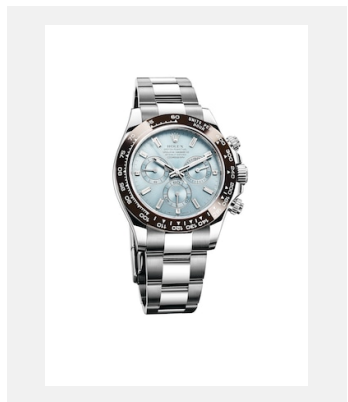

Cosmograph Daytona

크레딧: © Rolex

레퍼런스: m116506-0001\_PK13\_001

Cosmograph Daytona

크레딧: © Rolex

레퍼런스: m116506-0002\_PK13\_001

Cosmograph Daytona

크레딧: © Rolex