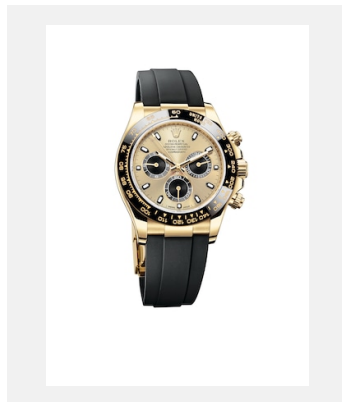

## 모델

레퍼런스: m116500ln-0001\_PK13\_001

Cosmograph Daytona

크레딧: © Rolex

레퍼런스: m116500ln-0002\_PK13\_001

Cosmograph Daytona

크레딧: © Rolex

레퍼런스: m116503-0004\_PK13\_001

Cosmograph Daytona

크레딧: © Rolex

레퍼런스: m116505-0014\_PK13\_001

Cosmograph Daytona

크레딧: © Rolex

레퍼런스: m116503-0001\_PK13\_001

Cosmograph Daytona

크레딧: © Rolex

레퍼런스: m116518ln-0048\_PK13\_001

Cosmograph Daytona

크레딧: © Rolex

레퍼런스: m116508-0015\_PK13\_001

Cosmograph Daytona

크레딧: © Rolex

레퍼런스: m116519ln-0038\_PK13\_001

Cosmograph Daytona