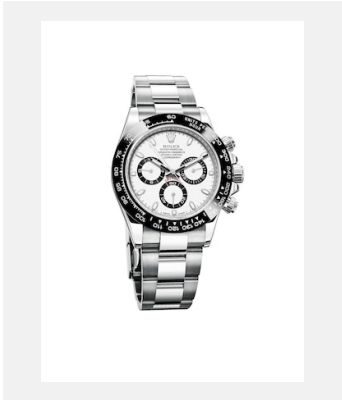

# COSMOGRAPH-DAYTONA

## 모델

레퍼런스: m116500ln-0001\_PK13\_001

Cosmograph Daytona

크레딧: © Rolex

레퍼런스: m116500ln-0002\_PK13\_001

Cosmograph Daytona

크레딧: © Rolex

레퍼런스: m116503-0004\_PK13\_001