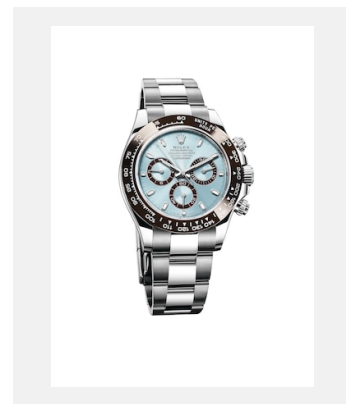

레퍼런스: m116506-0001_PK13_001

Cosmograph Daytona

크레딧: © Rolex