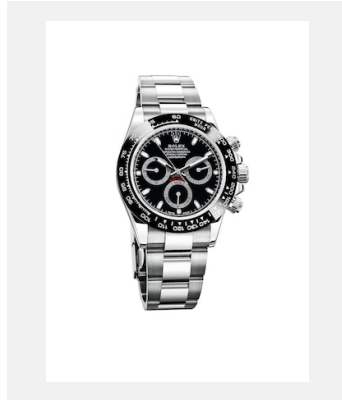

# COSMOGRAPH-DAYTONA

## 모델

레퍼런스: m116500ln-0001\_PK13\_001

Cosmograph Daytona

크레딧: © Rolex

레퍼런스: m116500ln-0002\_PK13\_001

Cosmograph Daytona

크레딧: © Rolex

레퍼런스: m116503-0004\_PK13\_001