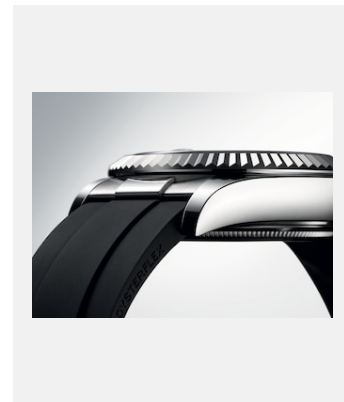

OYSTER PERPETUAL SKY-DWELLER

GALLERY

Ref: newsroom-horizon-roller-
m336239-0002_2301jva_002

Oyster Perpetual Sky-Dweller, 42mm,
white gold

Credits: ©Rolex/JVA Studios

Ref: m336935-0001_2301jva_002_cmjn

Oyster Perpetual Sky-Dweller, 42mm,
Everose gold

Credits: ©Rolex/JVA Studios

Ref: m336934-0001_2301jva_001_cmjn

Oyster Perpetual Sky-Dweller, 42mm,
Oystersteel and white gold

Credits: ©Rolex/JVA Studios

Ref: m336239-0002_2301uf_001

Oyster Perpetual Sky-Dweller, 42mm,
white gold

Credits: ©Rolex/Ulysse Frechelin

Ref: m336239-0002_2301uf_002

Oyster Perpetual Sky-Dweller, 42mm,
white gold

Credits: ©Rolex/Ulysse Frechelin

Ref: movt9002_2301uf_001

Perpetual calibre 9002

Credits: ©Rolex/Ulysse Frechelin