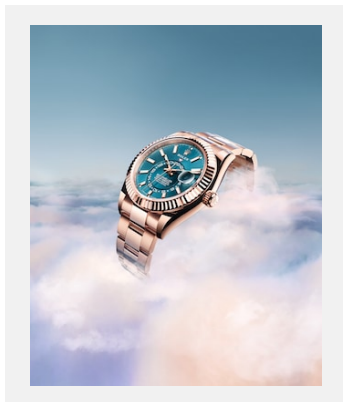

OYSTER PERPETUAL SKY-DWELLER

GALLERY

Ref: newsroom-horizon-roller-
m336239-0002_2301jva_002

Oyster Perpetual Sky-Dweller, 42mm,
white gold

Credits: ©Rolex/JVA Studios

Ref: m336935-0001_2301jva_002_cmjn

Oyster Perpetual Sky-Dweller, 42mm,
Everose gold

Credits: ©Rolex/JVA Studios

Ref: m336934-0001_2301jva_001_cmjn

Oyster Perpetual Sky-Dweller, 42mm,
Oystersteel and white gold

Credits: ©Rolex/JVA Studios

Ref: m336239-0002_2301uf_001

Oyster Perpetual Sky-Dweller, 42mm,
white gold

Credits: ©Rolex/Ulysse Frechelin

Ref: m336239-0002_2301uf_002

Oyster Perpetual Sky-Dweller, 42mm,
white gold

Credits: ©Rolex/Ulysse Frechelin

Ref: movt9002_2301uf_001

Perpetual calibre 9002

Credits: ©Rolex/Ulysse Frechelin