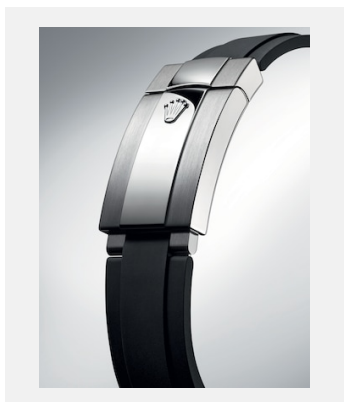

OYSTER PERPETUAL SKY-DWELLER

GALLERY

Ref: newsroom-horizon-roller-
m336239-0002_2301jva_002

Oyster Perpetual Sky-Dweller, 42mm,
white gold

Credits: ©Rolex/JVA Studios

Ref: m336935-0001_2301jva_002_cmjn

Oyster Perpetual Sky-Dweller, 42mm,
Everose gold

Credits: ©Rolex/JVA Studios

Ref: m336934-0001_2301jva_001_cmjn

Oyster Perpetual Sky-Dweller, 42mm,
Oystersteel and white gold

Credits: ©Rolex/JVA Studios

Ref: m336239-0002_2301uf_001

Oyster Perpetual Sky-Dweller, 42mm,
white gold

Credits: ©Rolex/Ulysse Frechelin

Ref: m336239-0002_2301uf_002

Oyster Perpetual Sky-Dweller, 42mm,
white gold

Credits: ©Rolex/Ulysse Frechelin

Ref: movt9002_2301uf_001

Perpetual calibre 9002

Credits: ©Rolex/Ulysse Frechelin