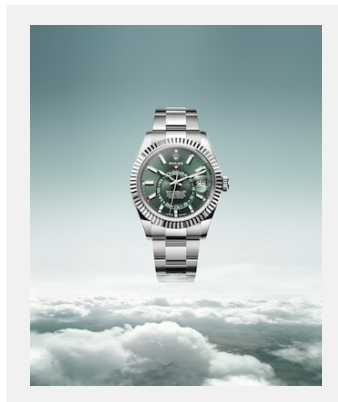

OYSTER PERPETUAL SKY-DWELLER

GALLERY

Ref: newsroom-horizon-roller-
m336239-0002_2301jva_002

Oyster Perpetual Sky-Dweller, 42mm,
white gold

Credits: ©Rolex/JVA Studios

Ref: m336935-0001_2301jva_002_cmjn

Oyster Perpetual Sky-Dweller, 42mm,
Everose gold

Credits: ©Rolex/JVA Studios

Ref: m336934-0001_2301jva_001_cmjn

Oyster Perpetual Sky-Dweller, 42mm,
Oystersteel and white gold

Credits: ©Rolex/JVA Studios

Ref: m336239-0002_2301uf_001

Oyster Perpetual Sky-Dweller, 42mm,
white gold

Credits: ©Rolex/Ulysse Frechelin

Ref: m336239-0002_2301uf_002

Oyster Perpetual Sky-Dweller, 42mm,
white gold

Credits: ©Rolex/Ulysse Frechelin

Ref: movt9002_2301uf_001

Perpetual calibre 9002

Credits: ©Rolex/Ulysse Frechelin