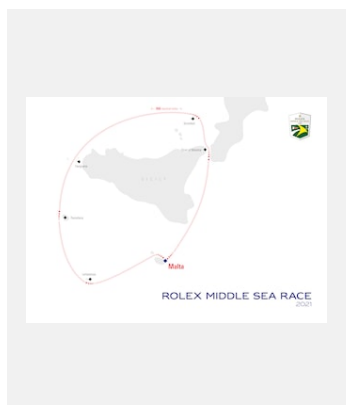

Planche-contact

ROLEX MIDDLE SEA RACE : LA COURSE AU LARGE PAR ESSENCE AU CŒUR DE LA

VISUELS

Réf.: cover2

STROMBOLI IS ONE OF TWO ACTIVE VOLCANOES TO FEATURE AS PART OF THE ROLEX MIDDLE SEA RACE COURSE

Crédits photo: © Rolex/ Carlo Borlenghi

Réf.: msea17ka_7128

THE ROLEX MIDDLE SEA RACE PRESENTS SAILORS WITH CONSTANT TACTICAL AND NAVIGATIONAL CHALLENGES

Crédits photo: © Rolex/Kurt Arrigo

Réf.: msea18ka_5106

ELUSIVE 2, FROM MALTA, OVERALL WINNER OF THE ROLEX MIDDLE SEA RACE IN 2019 AND 2020

Crédits photo: © Rolex/Kurt Arrigo

Réf.: msea20ka_3723

STARTING AND FINISHING IN MALTA, THE ROLEX MIDDLE SEA RACE IS RENOWNED FOR THE BEAUTY OF ITS 606-NAUTICAL MILE RACECOURSE

Crédits photo: © Rolex/ Kurt Arrigo

Rolex Middle Sea Race : la course au
large par essence au cœur de la
Méditerranée

Crédits photo: © Rolex