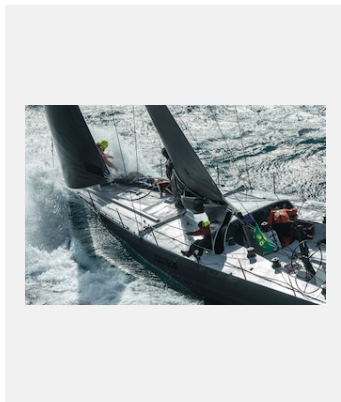

Planche-contact

ROLEX MIDDLE SEA RACE : LA COURSE AU LARGE PAR ESSENCE AU CŒUR DE LA

VISUELS

Réf.: cover2

STROMBOLI IS ONE OF TWO ACTIVE VOLCANOES TO FEATURE AS PART OF THE ROLEX MIDDLE SEA RACE COURSE

Crédits photo: © Rolex/ Carlo Borlenghi

Réf.: msea17ka_7128

THE ROLEX MIDDLE SEA RACE PRESENTS SAILORS WITH CONSTANT TACTICAL AND NAVIGATIONAL CHALLENGES

Crédits photo: © Rolex/Kurt Arrigo

Réf.: msea18ka_5106

ELUSIVE 2, FROM MALTA, OVERALL WINNER OF THE ROLEX MIDDLE SEA RACE IN 2019 AND 2020

Crédits photo: © Rolex/Kurt Arrigo

Réf.: msea20ka_3723

STARTING AND FINISHING IN MALTA, THE ROLEX MIDDLE SEA RACE IS RENOWNED FOR THE BEAUTY OF ITS 606-NAUTICAL MILE RACECOURSE

Crédits photo: © Rolex/ Kurt Arrigo

Rolex Middle Sea Race : la course au
large par essence au cœur de la
Méditerranée

Crédits photo: © Rolex