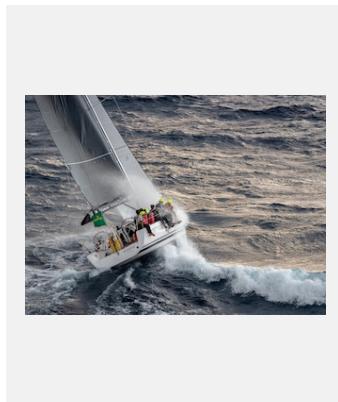

Planche-contact

ROLEX MIDDLE SEA RACE : LA COURSE AU LARGE PAR ESSENCE AU CŒUR DE LA

VISUELS

Réf.: cover2

STROMBOLI IS ONE OF TWO ACTIVE VOLCANOES TO FEATURE AS PART OF THE ROLEX MIDDLE SEA RACE COURSE

Crédits photo: © Rolex/ Carlo Borlenghi

Réf.: msea17ka_7128

THE ROLEX MIDDLE SEA RACE PRESENTS SAILORS WITH CONSTANT TACTICAL AND NAVIGATIONAL CHALLENGES

Crédits photo: © Rolex/Kurt Arrigo

Réf.: msea18ka_5106

ELUSIVE 2, FROM MALTA, OVERALL WINNER OF THE ROLEX MIDDLE SEA RACE IN 2019 AND 2020

Crédits photo: © Rolex/Kurt Arrigo

Réf.: msea20ka_3723

STARTING AND FINISHING IN MALTA, THE ROLEX MIDDLE SEA RACE IS RENOWNED FOR THE BEAUTY OF ITS 606-NAUTICAL MILE RACECOURSE

Crédits photo: © Rolex/ Kurt Arrigo

Rolex Middle Sea Race : la course au
large par essence au cœur de la
Méditerranée

Crédits photo: © Rolex