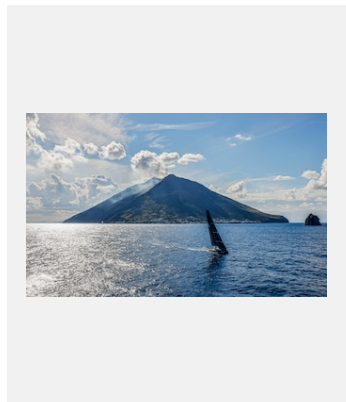

Planche-contact

ROLEX MIDDLE SEA RACE : LA COURSE AU LARGE PAR ESSENCE AU CŒUR DE LA

VISUELS

Réf.: cover2

STROMBOLI IS ONE OF TWO ACTIVE VOLCANOES TO FEATURE AS PART OF THE ROLEX MIDDLE SEA RACE COURSE

Crédits photo: © Rolex/ Carlo Borlenghi

Réf.: msea17ka_7128

THE ROLEX MIDDLE SEA RACE PRESENTS SAILORS WITH CONSTANT TACTICAL AND NAVIGATIONAL CHALLENGES

Crédits photo: © Rolex/Kurt Arrigo

Réf.: msea18ka_5106

ELUSIVE 2, FROM MALTA, OVERALL WINNER OF THE ROLEX MIDDLE SEA RACE IN 2019 AND 2020

Crédits photo: © Rolex/Kurt Arrigo

Réf.: msea20ka_3723

STARTING AND FINISHING IN MALTA, THE ROLEX MIDDLE SEA RACE IS RENOWNED FOR THE BEAUTY OF ITS 606-NAUTICAL MILE RACECOURSE

Crédits photo: © Rolex/ Kurt Arrigo

Rolex Middle Sea Race : la course au
large par essence au cœur de la
Méditerranée

Crédits photo: © Rolex