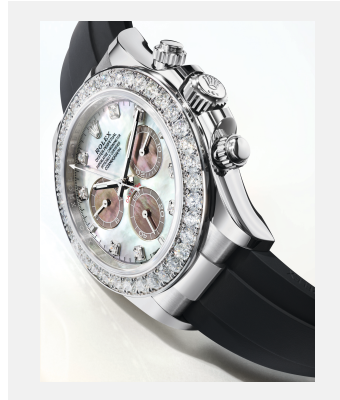

# OYSTER PERPETUAL COSMOGRAPH DAYTONA

## VISUALS

Ref: m126589rbr-0001\_2401jva\_001\_cmjn

Oyster Perpetual Cosmograph  
Daytona

Credits: ©Rolex/JVA Studios

Ref: m126589rbr-0001\_2401jva\_002\_cmjn

Oyster Perpetual Cosmograph  
Daytona

Credits: ©Rolex/JVA Studios

Ref: m126589rbr-0001\_2401uf\_002

Oyster Perpetual Cosmograph  
Daytona

Credits: ©Rolex/Ulysse Fréchélin

Ref: m126589rbr-0001\_2401uf\_001

Oyster Perpetual Cosmograph  
Daytona

Credits: ©Rolex/Ulysse Fréchélin

Ref: m126579rbr-0001\_2401uf\_003

Oyster Perpetual Cosmograph  
Daytona

Credits: ©Rolex/Ulysse Fréchélin

Ref: m126579rbr-0001\_2401jva\_001\_cmjn

Oyster Perpetual Cosmograph  
Daytona

Credits: ©Rolex/JVA Studios