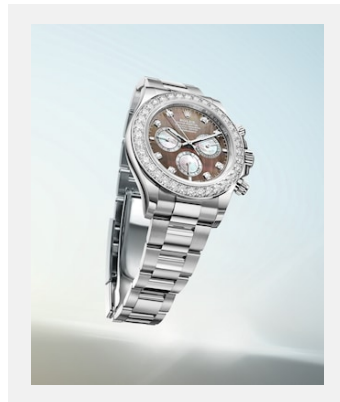

Ref: m126579rbr-0001\_2401uf\_003

Oyster Perpetual Cosmograph  
Daytona

Credits: ©Rolex/Ulysse Fréchélin

Ref: m126579rbr-0001\_2401jva\_001\_cmjn

Oyster Perpetual Cosmograph  
Daytona

Credits: ©Rolex/JVA Studios