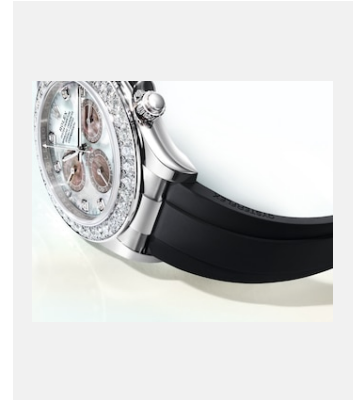

# OYSTER PERPETUAL COSMOGRAPH DAYTONA

## VISUALS

Ref: m126589rbr-0001\_2401jva\_001\_cmjn

Oyster Perpetual Cosmograph  
Daytona

Credits: ©Rolex/JVA Studios

Ref: m126589rbr-0001\_2401jva\_002\_cmjn

Oyster Perpetual Cosmograph  
Daytona

Credits: ©Rolex/JVA Studios

Ref: m126589rbr-0001\_2401uf\_002

Oyster Perpetual Cosmograph  
Daytona

Credits: ©Rolex/Ulysse Fréchélin

Ref: m126589rbr-0001\_2401uf\_001

Oyster Perpetual Cosmograph  
Daytona

Credits: ©Rolex/Ulysse Fréchélin

Ref: m126579rbr-0001\_2401uf\_003

Oyster Perpetual Cosmograph  
Daytona

Credits: ©Rolex/Ulysse Fréchélin

Ref: m126579rbr-0001\_2401jva\_001\_cmjn

Oyster Perpetual Cosmograph  
Daytona

Credits: ©Rolex/JVA Studios