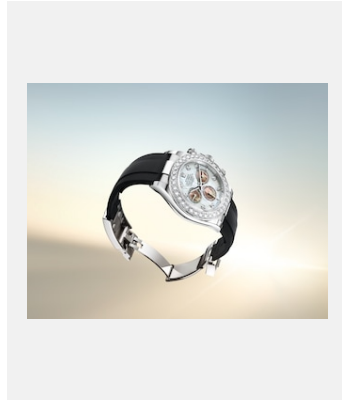

# OYSTER PERPETUAL COSMOGRAPH DAYTONA

## VISUALS

Ref: m126589rbr-0001\_2401jva\_001\_cmjn

Oyster Perpetual Cosmograph  
Daytona

Credits: ©Rolex/JVA Studios

Ref: m126589rbr-0001\_2401jva\_002\_cmjn

Oyster Perpetual Cosmograph  
Daytona

Credits: ©Rolex/JVA Studios

Ref: m126589rbr-0001\_2401uf\_002

Oyster Perpetual Cosmograph  
Daytona

Credits: ©Rolex/Ulysse Fréchélin

Ref: m126589rbr-0001\_2401uf\_001

Oyster Perpetual Cosmograph  
Daytona

Credits: ©Rolex/Ulysse Fréchélin