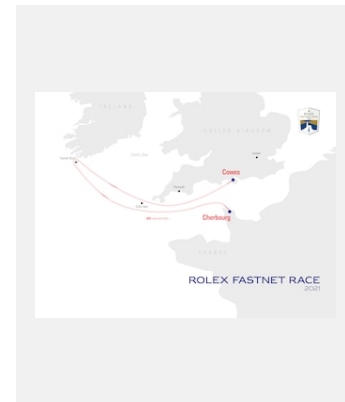

CONDITIONS AT THE START OF THE 49TH ROLEX FASTNET RACE PROVED TESTING IN THE STRONG WIND AND STEEP SEA

Crédits photo: © Rolex/©Rolex/Kurt Arrigo

Réf.: fsnt21cb_08010060

STRONG WINDS FROM THE SOUTH WEST AND A BUILDING SEA STATE MADE FOR A DRAMATIC OPENING FEW HOURS AS YACHTS BATTLE OUT OF THE SOLENT

Crédits photo: © Rolex/Carlo Borlenghi

Réf.: fsnt21cb_08020515

THE 49TH ROLEX FASTNET RACE FLEET SET OFF FROM THE ROYAL YACHT SQUADRON, COWES, ENGLAND AT THE START OF THE 695 NM RACE

Crédits photo: © Rolex/Carlo Borlenghi