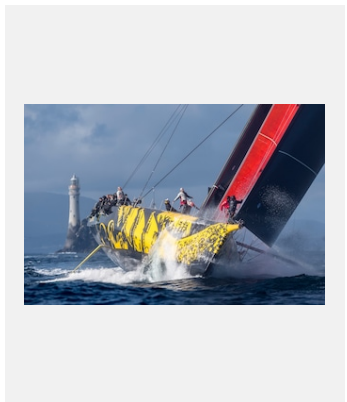

THE FASTNET ROCK IS A WELCOME SIGHT WHATEVER THE WEATHER

Crédits photo: © Rolex/©Rolex/Kurt Arrigo

Réf.: fsnt21cb_09090077

MAXI EDMOND DE ROTHSCHILD WAS THE FIRST YACHT TO COMPLETE THE 695NM 2021 ROLEX FASTNET RACE

Crédits photo: © Rolex/Stefano Gattini

Réf.: fsnt21ka_1914

SKORPIOS WAS THE FIRST MONOHULL TO ROUND THE FASTNET ROCK, PASSING THE ICONIC TURNING POINT AT 1820 BST ON THE SECOND DAY

Crédits photo: © Rolex/©Rolex/Kurt Arrigo