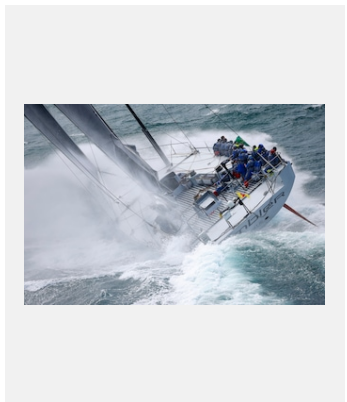

Planche-contact

ROLEX FASTNET RACE

Réf.: fsnt21cb_08021315

EVEN THE LARGEST YACHTS IN THE 2021 ROLEX FASTNET RACE FLEET WERE TESTED BY THE CONDITIONS

Crédits photo: © Rolex/Carlo Borlenghi