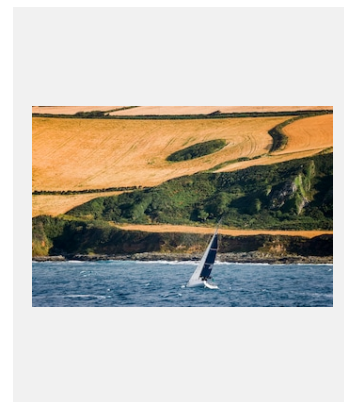

Réf.: fsnt21cb_09020667

THE SECOND DAY OF THE 2021 ROLEX FASTNET RACE SAW BOATS COMING CLOSE INSHORE TO MAKE THE BEST OF THE PREVAILING WIND AND TIDES

Crédits photo: © Rolex/Carlo Borlenghi