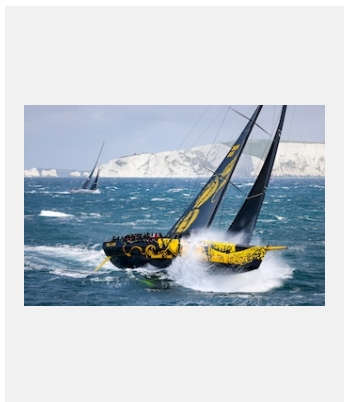

Réf.: fsnt21cb_08021370

THE SUPERMAXI SKORPIOS, THE LARGEST YACHT IN THE RACE, ENCOUNTERS STEEP WAVES AS SHE ENTERS THE ENGLISH CHANNEL

Crédits photo: © Rolex/Carlo Borlenghi