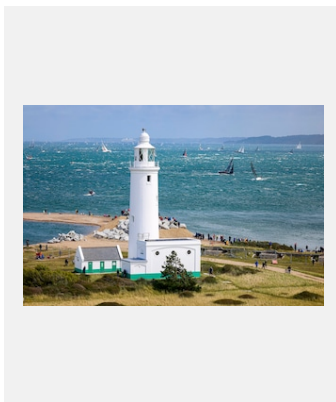

Réf.: fsnt21cb_08021692

HURST CASTLE LIGHT MARKS THE WESTERN END OF THE SOLENT

Crédits photo: © Rolex/Carlo Borlenghi