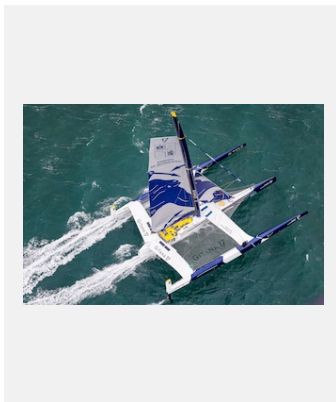

Réf.: fsnt21cb_08020091

THE ROLEX FASTNET RACE IS OPEN TO BOTH MONOHULLS AND MULTIHULLS

Crédits photo: © Rolex/Carlo Borlenghi