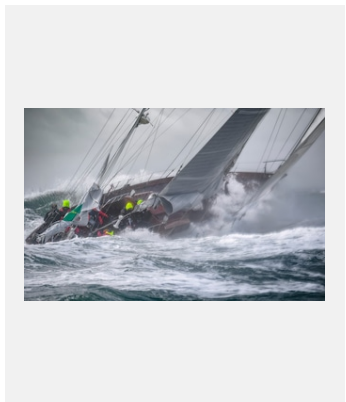

Réf.: fsnt21ka_0705

THE CLASSIC MAXI STORMVOGEL WON LINE HONOURS AT THE ROLEX FASTNET RACE ON HER 1961 DEBUT

Crédits photo: © Rolex/©Rolex/Kurt Arrigo

Réf.: fsnt21ka_0723

THE START OF THE 2021 RACE WAS A HARD UPWIND PASSAGE INTO CHALLENGING WAVES

Crédits photo: © Rolex/©Rolex/Kurt Arrigo

Réf.: fsnt21ka_1471

A DRAMATIC SKY OVERHANGS THE FLEET AS IT MAKES ITS WAY WEST SHORTLY AFTER THE START

Crédits photo: © Rolex/©Rolex/Kurt Arrigo

Réf.: fsnt21ka_1553